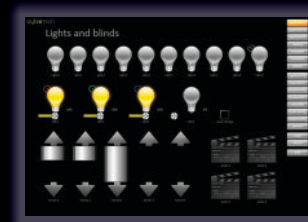

led and halogen downlighters,
all kinds of general-purpose
lights and power sockets

HIQ Commander
smartphone app

LD-V4-IQ
LED dimmer

LED stripes

LD-P4-IQ
LD-D8-IQ
universal dimmer

all kinds of dimmable lights

HIQ Configurator
system configuration

BC-5-IQ
blinds controller

window blinds, shutters
and jalousies

SC-4T-IQ
scene controller

user-selectable arrangement
of lights and blinds

my HIQ
graphical configuration
and user interface