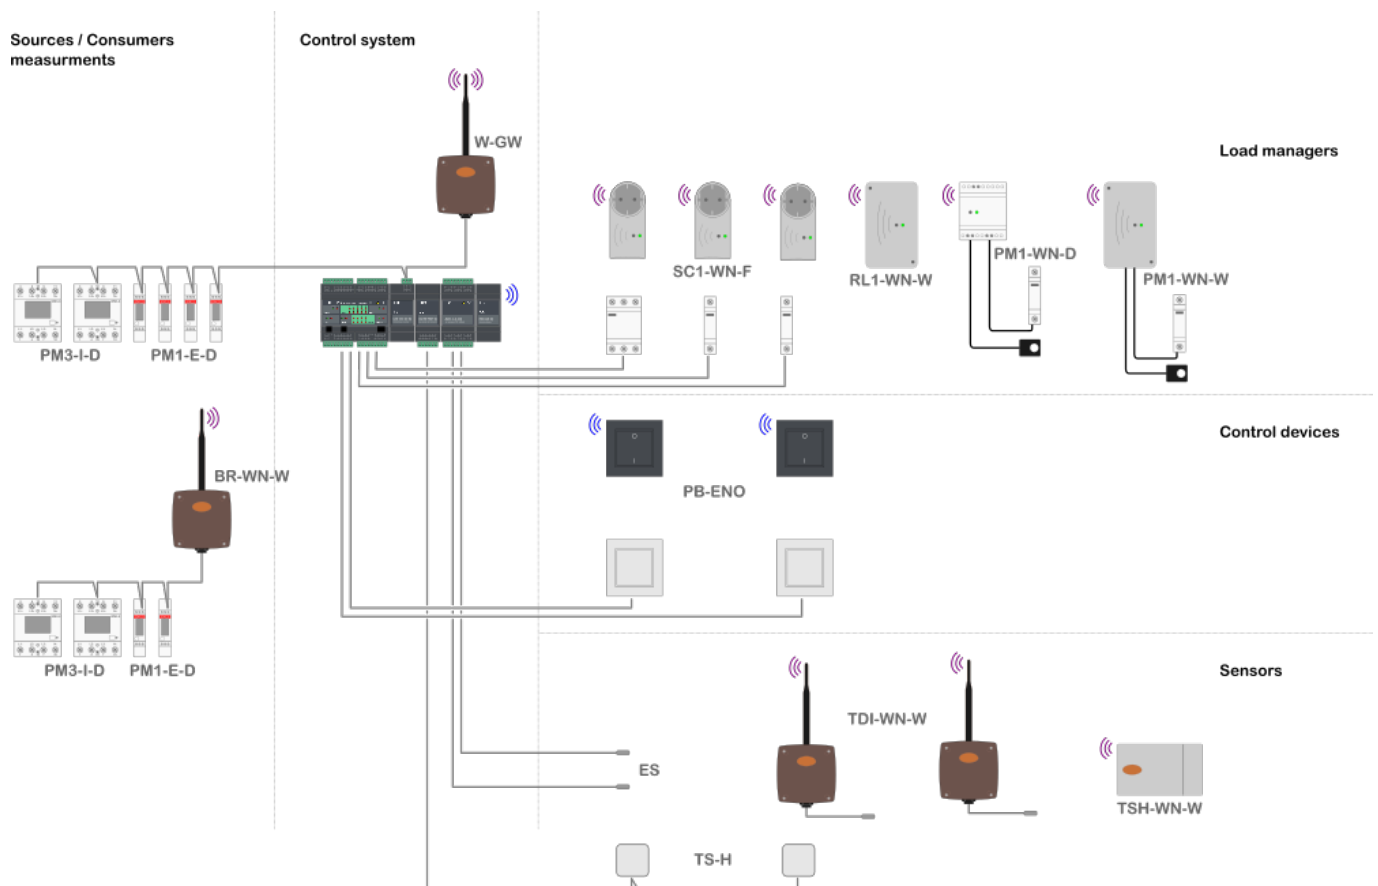

HEMS also enables the use of various wireless load management devices:

- Wireless socket [SC1-WN-F](#),
- Wireless relay [RL1-WN-W](#),
- Wireless DIN rail power meter [PM1-WN-D](#) and
- Wireless on wall power meter [PM1-WN-W](#),

which in addition to switching, also measure the consumption of these so there is no need for additional power meter.

Control devices

Are used for manual control of managed devices. Push-buttons are directly wired to HEMS controller, but also wireless push-buttons (PB-ENO) are supported.

Sensors

Sensors captures additional information about controlled devices, which can help optimization of load management. Supported sensors are:

- Room temperature and humidity sensor (TS-H)
- 12 temperature sensors S-PT1000 connected to AIR-12
- Wireless room temperature and humidity sensor (TSH-WN-W)
- Wireless module which allows to connect up to 2 temperature probes and 2 digital signals (TDI-WN-W)