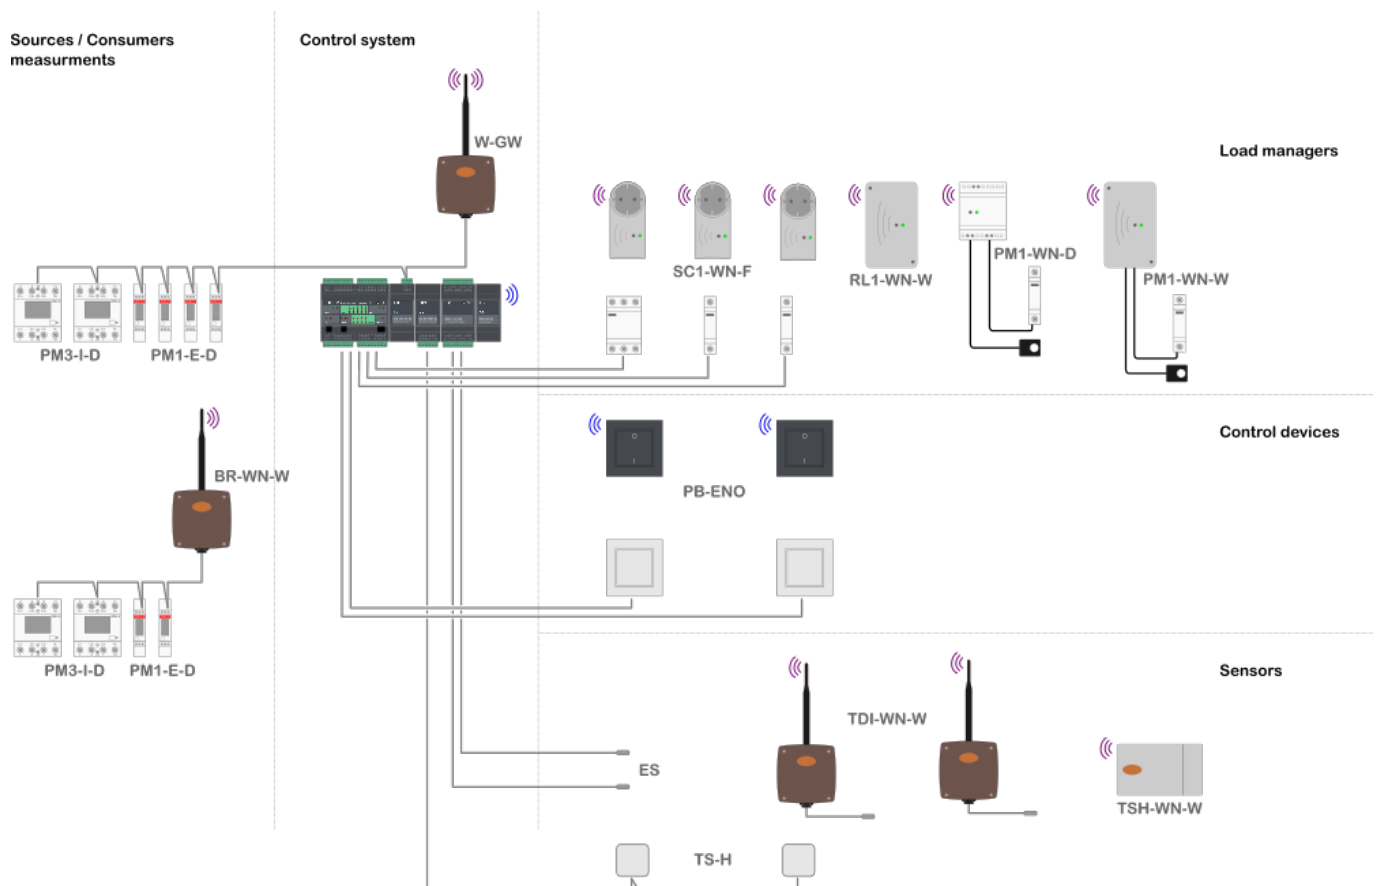

HEMS also enables the use of various wireless load management devices:

- Wireless socket [SC1-WN-F](#),
- Wireless relay [RL1-WN-W](#),
- Wireless DIN rail power meter [PM1-WN-D](#) and
- Wireless on wall power meter [PM1-WN-W](#),

which in addition to switching, also measure the consumption of these so there is no need for additional power meter.

Control devices

Are used for manual control of managed devices. Push-buttons are directly wired to HEMS controller, but also wireless push-buttons (PB-ENO) are supported.

Sensors

Sensors captures additional information about controlled devices, which can help optimization of load management. Supported sensors are:

- Room temperature and humidity sensor (TS-H)
- 12 temperature sensors S-PT1000 connected to AIR-12
- Wireless room temperature and humidity sensor (TSH-WN-W)
- Wireless module which allows to connect up to 2 temperature probes and 2 digital signals (TDI-WN-W)