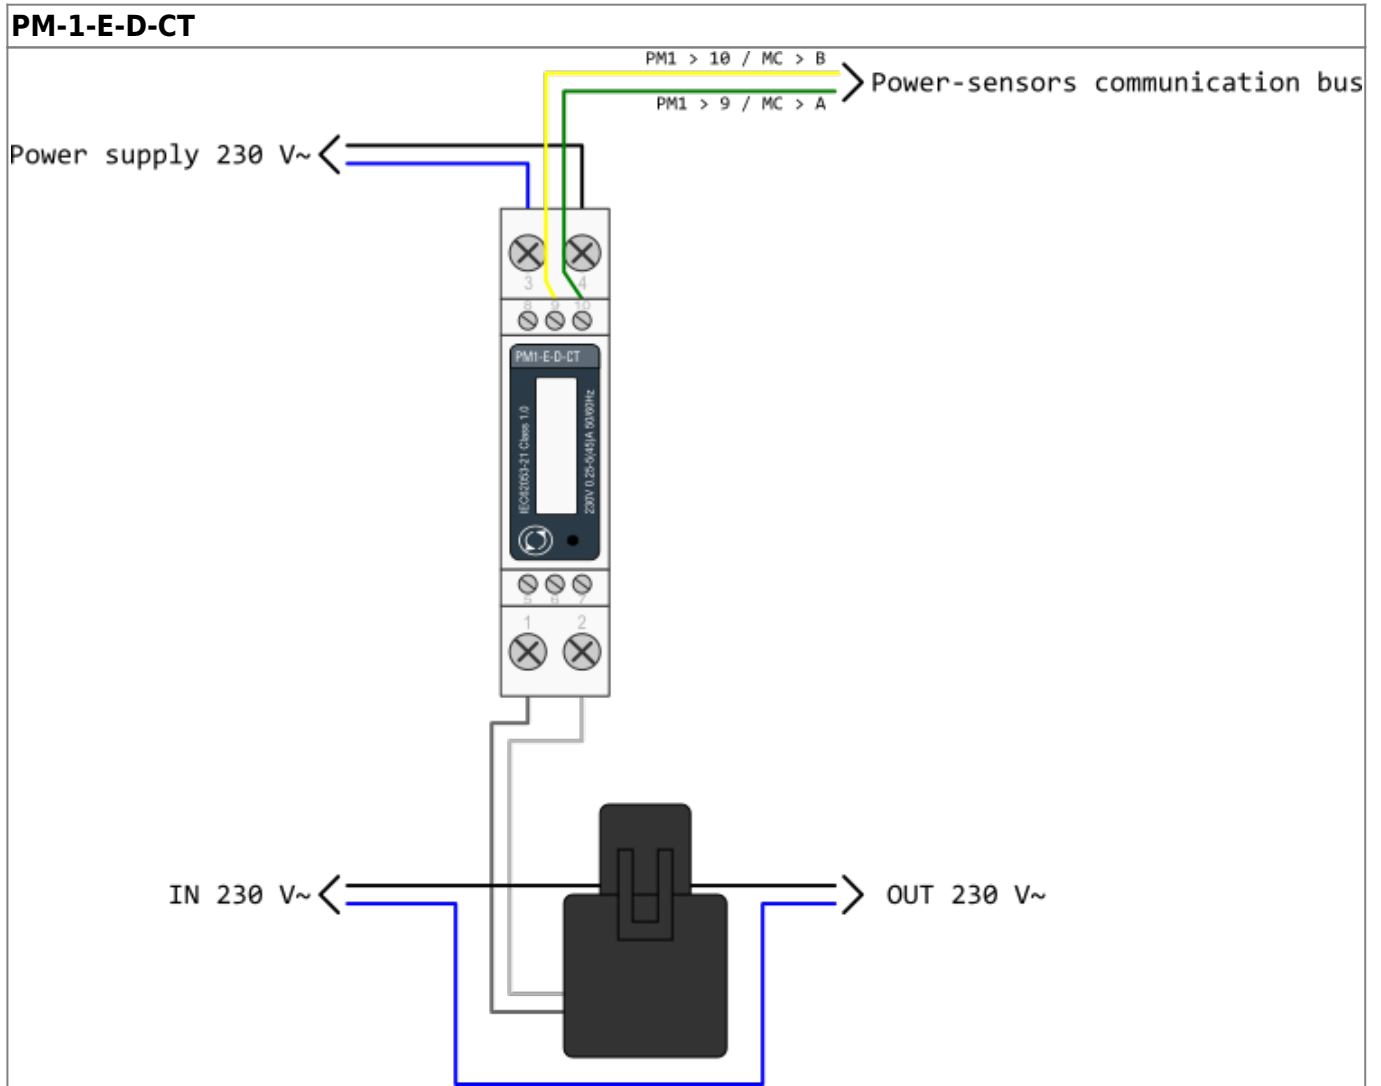

HEMS G2 wiring

PM-3-I-D

PM-1-E-D

Example of HEMS G2 wiring diagram:

[hems_g2.pdf](#)

Example done with [Elwin](#) by 3xM.

Archive file:

[20180924125415_hems_g2.zip](#)

Custom library components:

[components.zip](#)

From: <http://wiki.hiq-universe.com/> -

Permanent link: http://wiki.hiq-universe.com/doku.php?id=en:hems:methods_resources:wiring&rev=1538984121

Last update: 2018/10/08 07:35