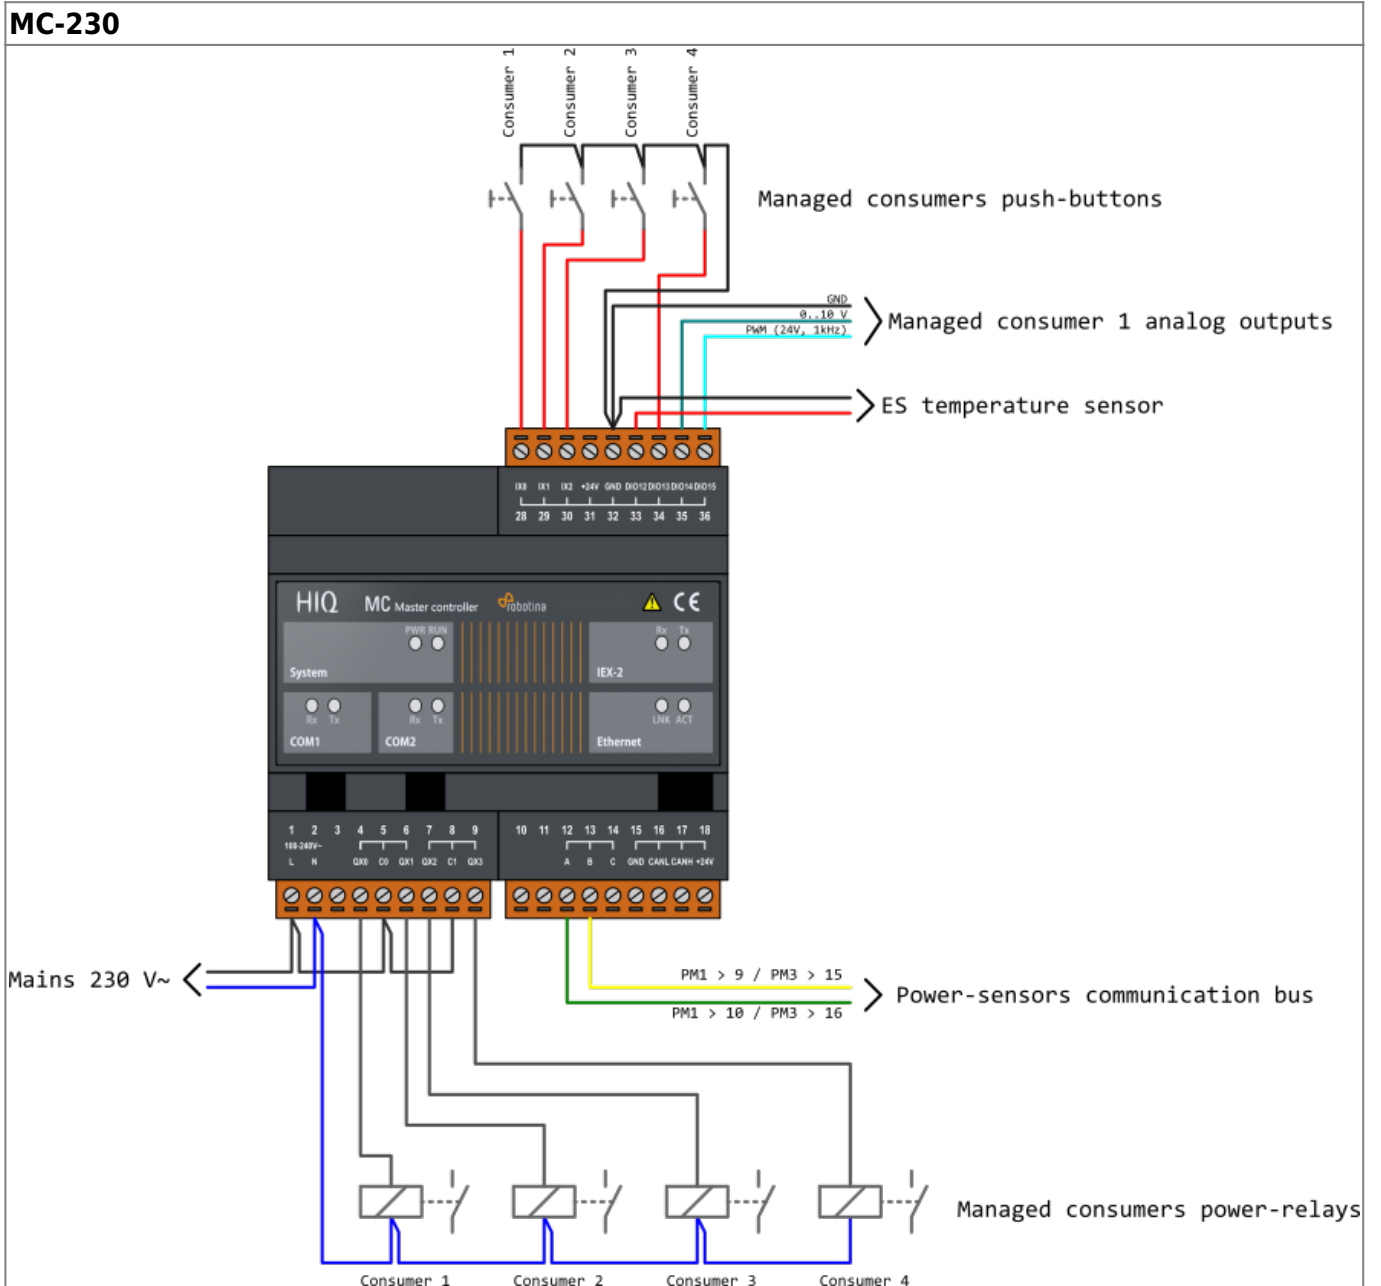

HEMS G2 wiring

PM-3-I-D

PM-1-E-D

Example of HEMS G2 wiring diagram:

[hems_g2.pdf](#)

Example done with [Elwin](#) by 3xM.

Archive file:

[20180924125415_hems_g2.zip](#)

Custom library components:

[components.zip](#)

From: <http://wiki.hiq-universe.com/> -

Permanent link: http://wiki.hiq-universe.com/doku.php?id=en:hems:methods_resources:wiring&rev=1538984121

Last update: 2018/10/08 07:35