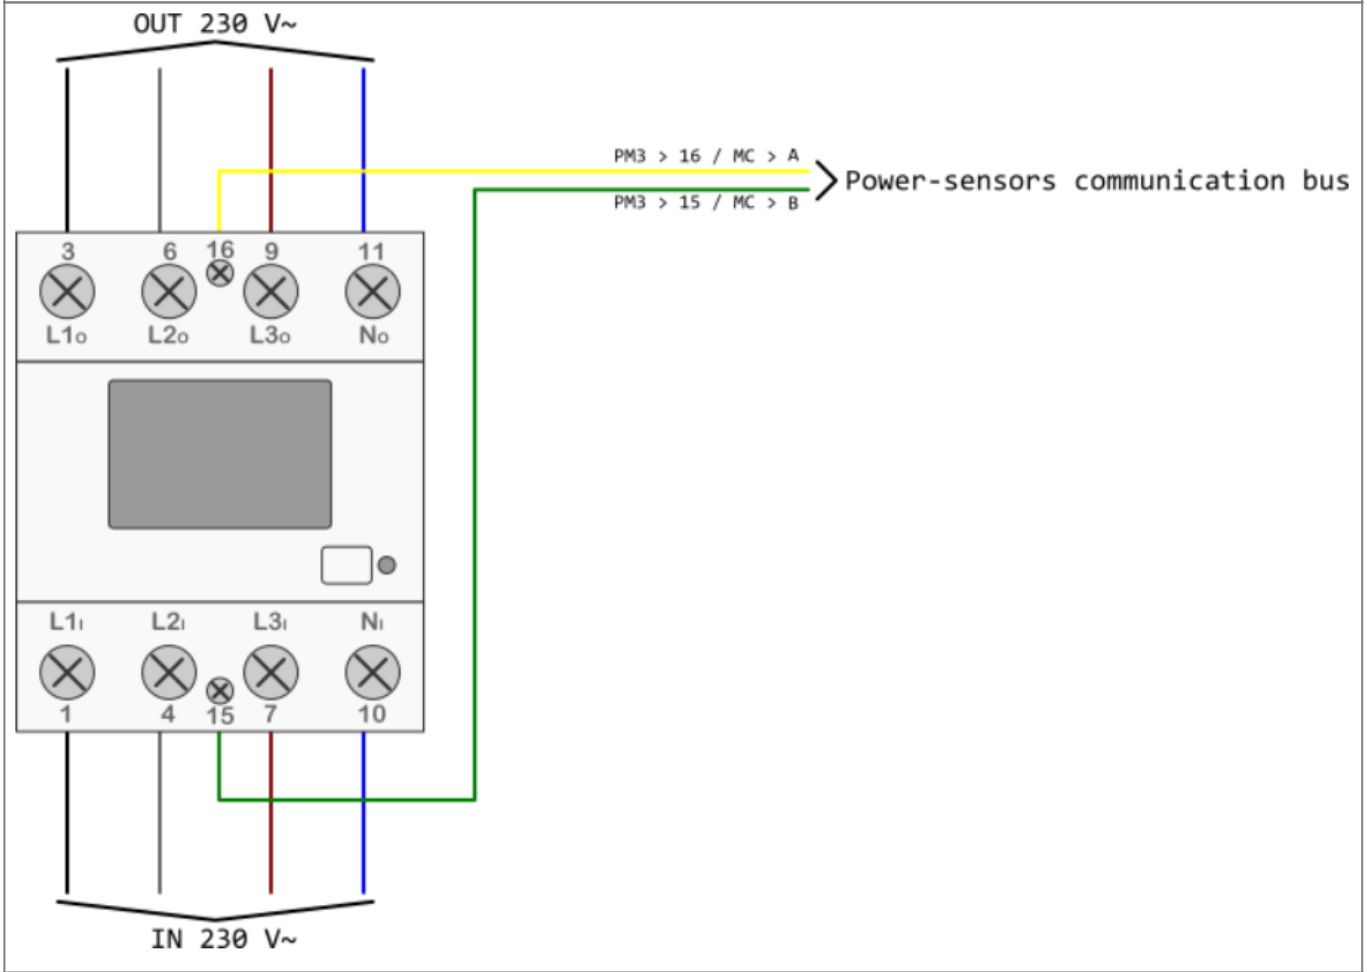

HEMS G2 wiring

PM-3-I-D

PM-1-E-D

Example of HEMS G2 wiring diagram:

[hems_g2.pdf](#)

Example done with [Elwin](#) by 3xM.

Archive file:

[20180924125415_hems_g2.zip](#)