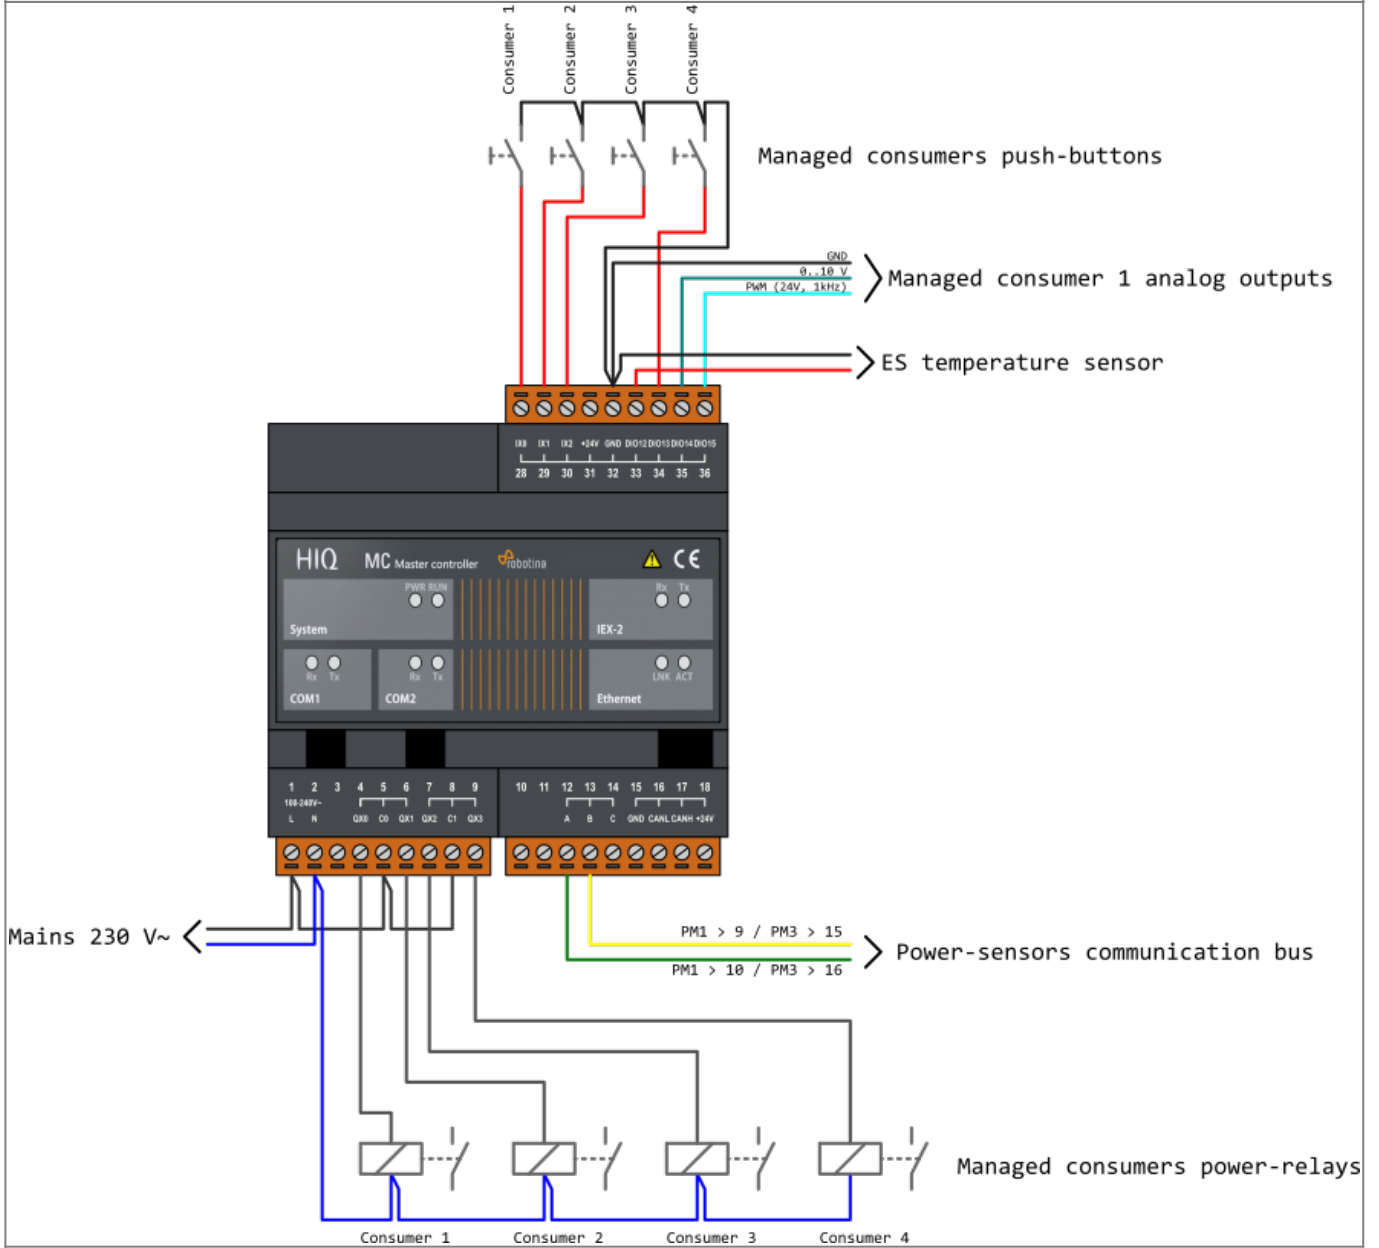

HEMS G2 wiring

MC-230

PM-3-I-D

PM-1-E-D

Example of HEMS G2 wiring diagram:

[hems_g2.pdf](#)

Example done with [Elwin](#) by 3xM.

Archive file:

[20180924125415_hems_g2.zip](#)

Custom library components:

[components.zip](#)

From: <http://wiki.hiq-universe.com/> -

Permanent link: http://wiki.hiq-universe.com/doku.php?id=en:hems:methods_resources:wiring&rev=1539083339