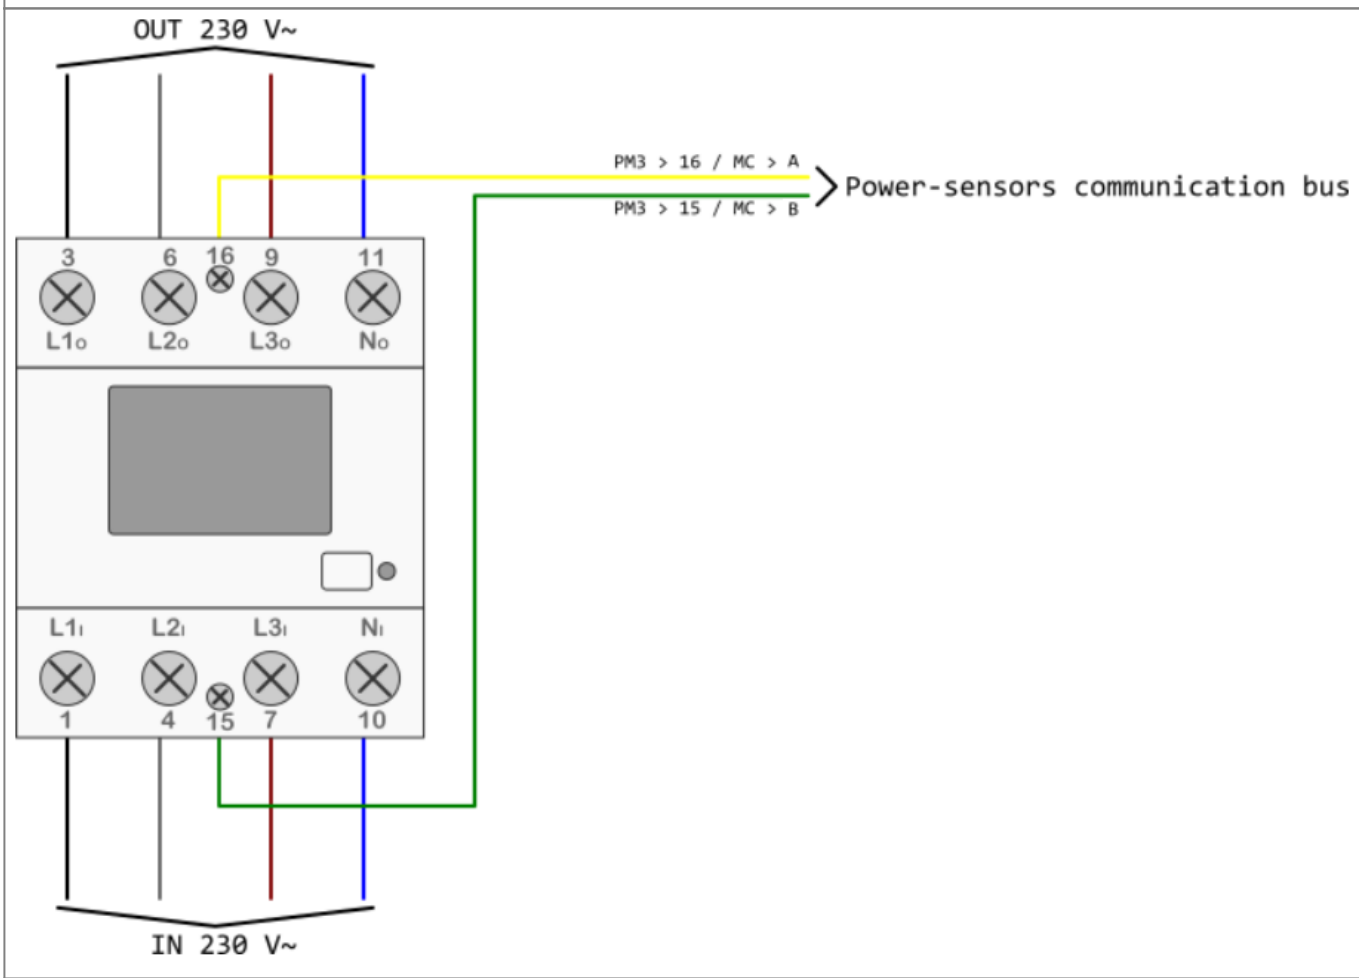

HEMS G2 wiring

MC-230

PM-3-I-D

PM-1-E-D

Example of HEMS G2 wiring diagram:

[hems_g2.pdf](#)

Example done with [Elwin](#) by 3xM.

Archive file: