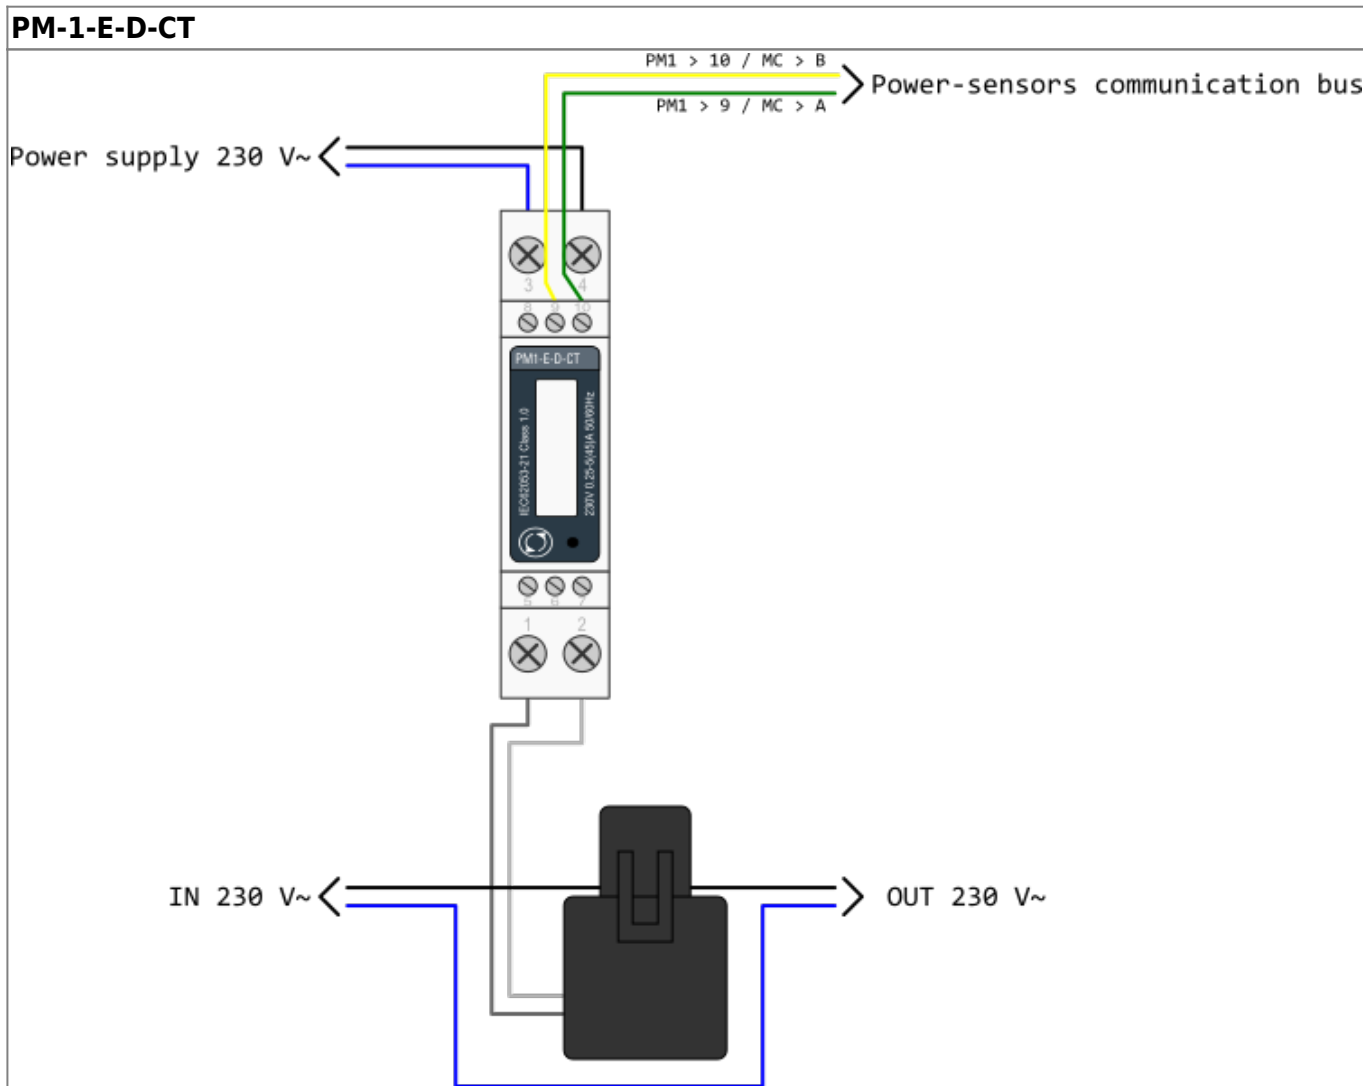

HEMS G2 wiring

MC-230

PM-3-I-D

PM-1-E-D

Example of HEMS G2 wiring diagram:

[hems_g2.pdf](#)

Example done with [Elwin](#) by 3xM.

Archive file: