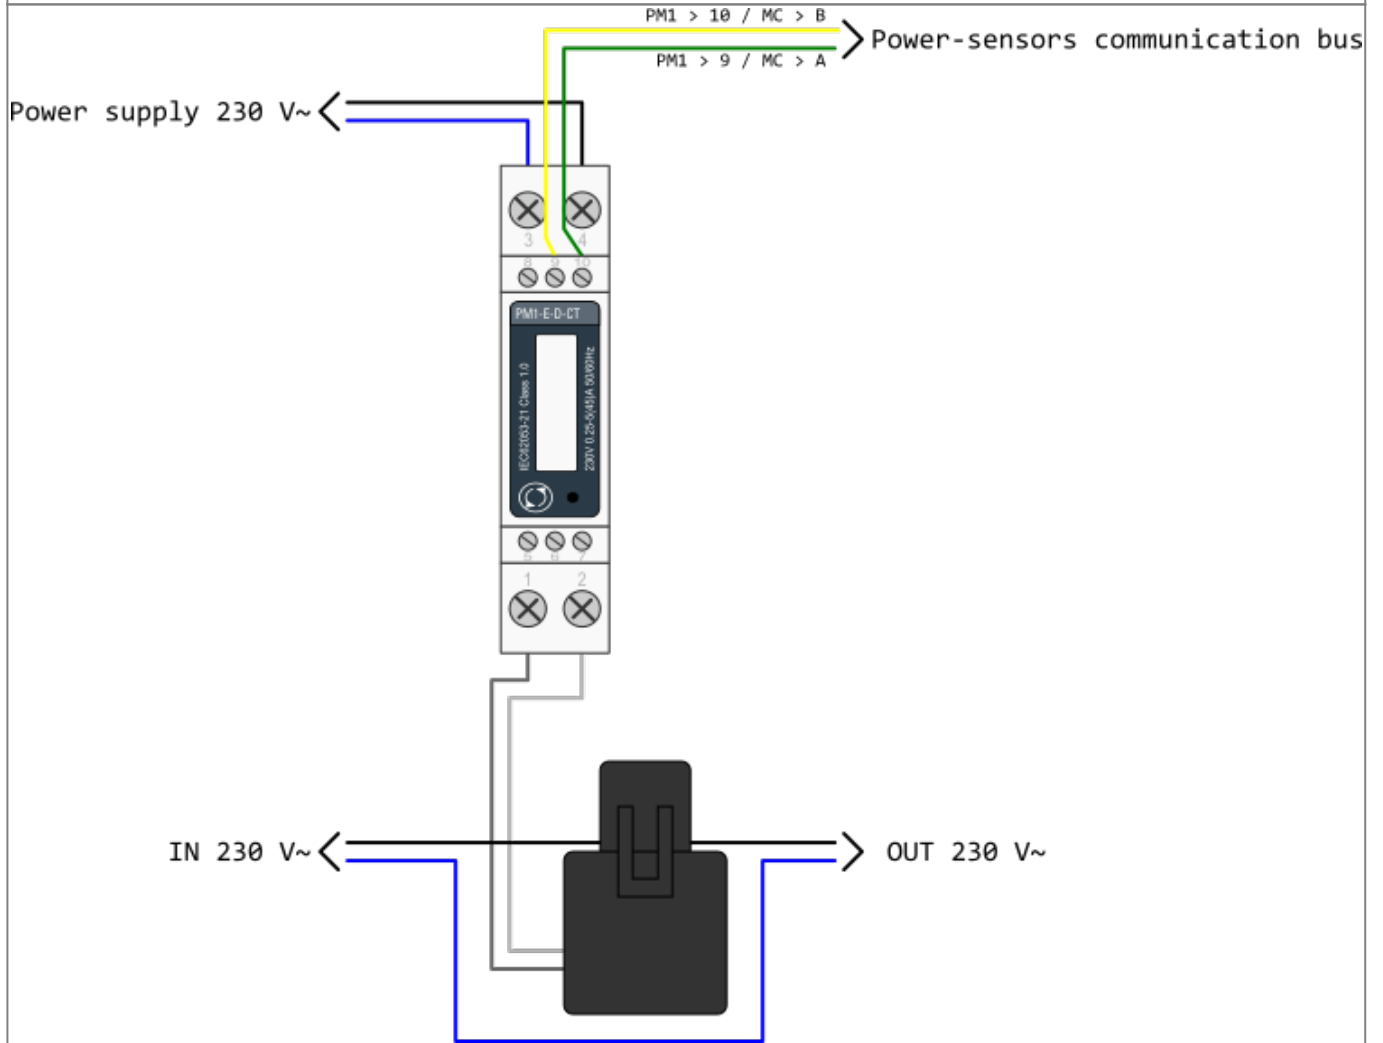

PM1-E-D-CT