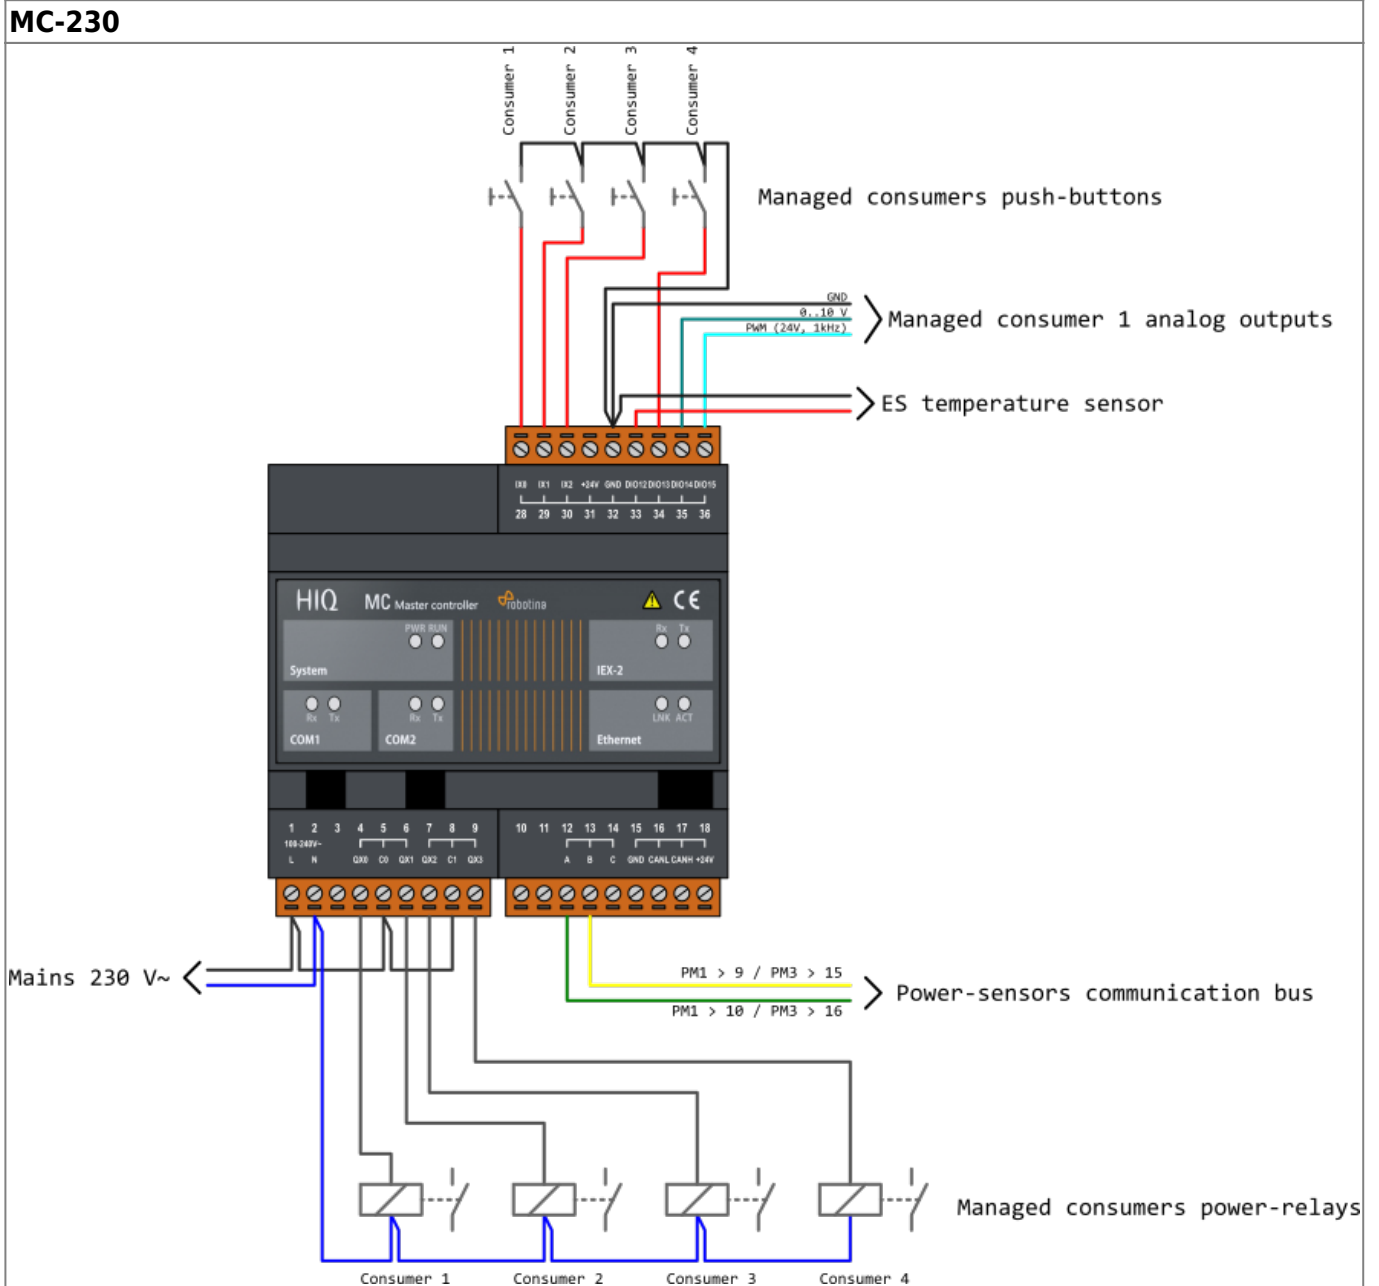

HEMS G2 wiring

PM-3-I-D

PM-1-E-D

PM1-E-D-CT

Example of HEMS G2 wiring diagram:

[hems_g2.pdf](#)

Example done with [Elwin](#) by 3xM.

Archive file: