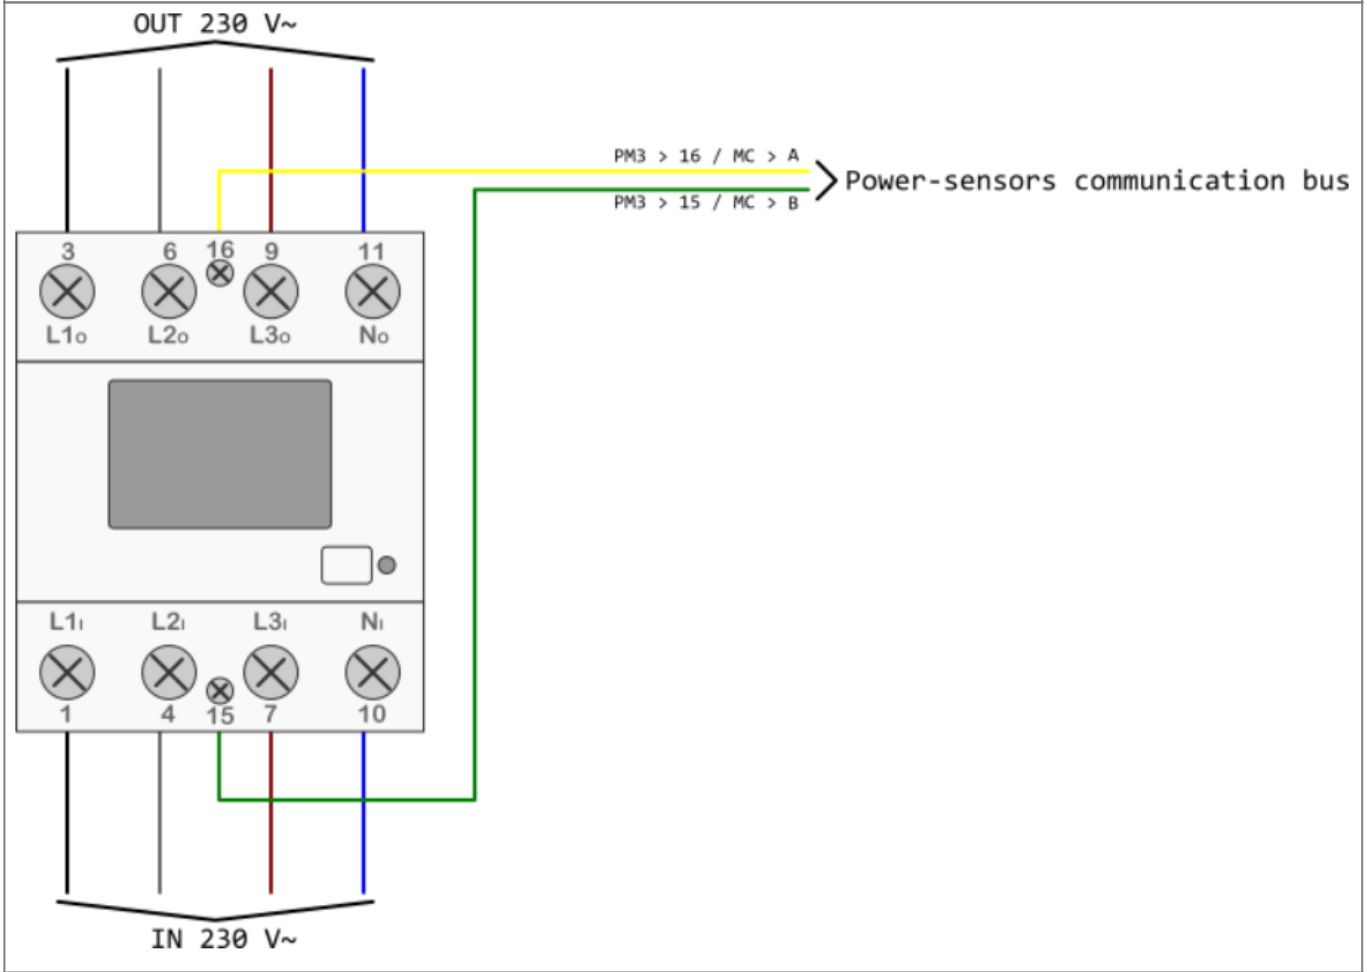

HEMS G2 wiring

PM-3-I-D

PM-1-E-D

PM1-E-D-CT

Example of HEMS G2 wiring diagram:

[hems_g2.pdf](#)

Example done with [Elwin](#) by 3xM.

Archive file: