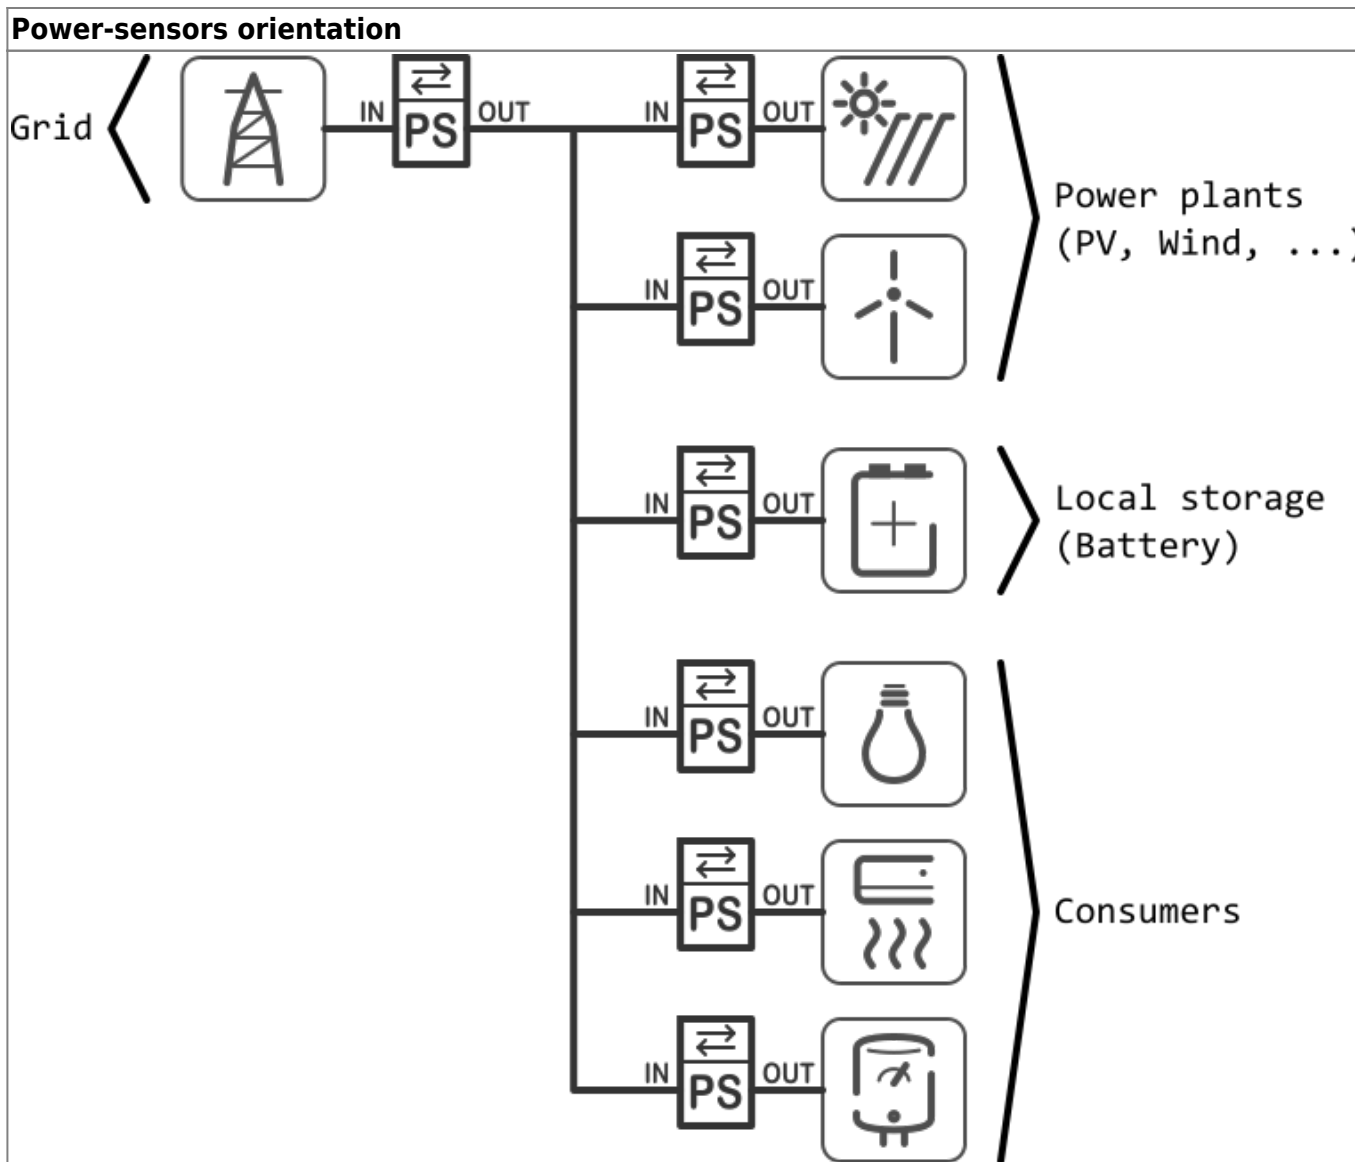

HEMS G2 wiring

PM-3-I-D

PM-1-E-D

PM1-E-D-CT

Example of HEMS G2 wiring diagram:

[hems_g2.pdf](#)

Example done with [Elwin](#) by 3xM.

Archive file: