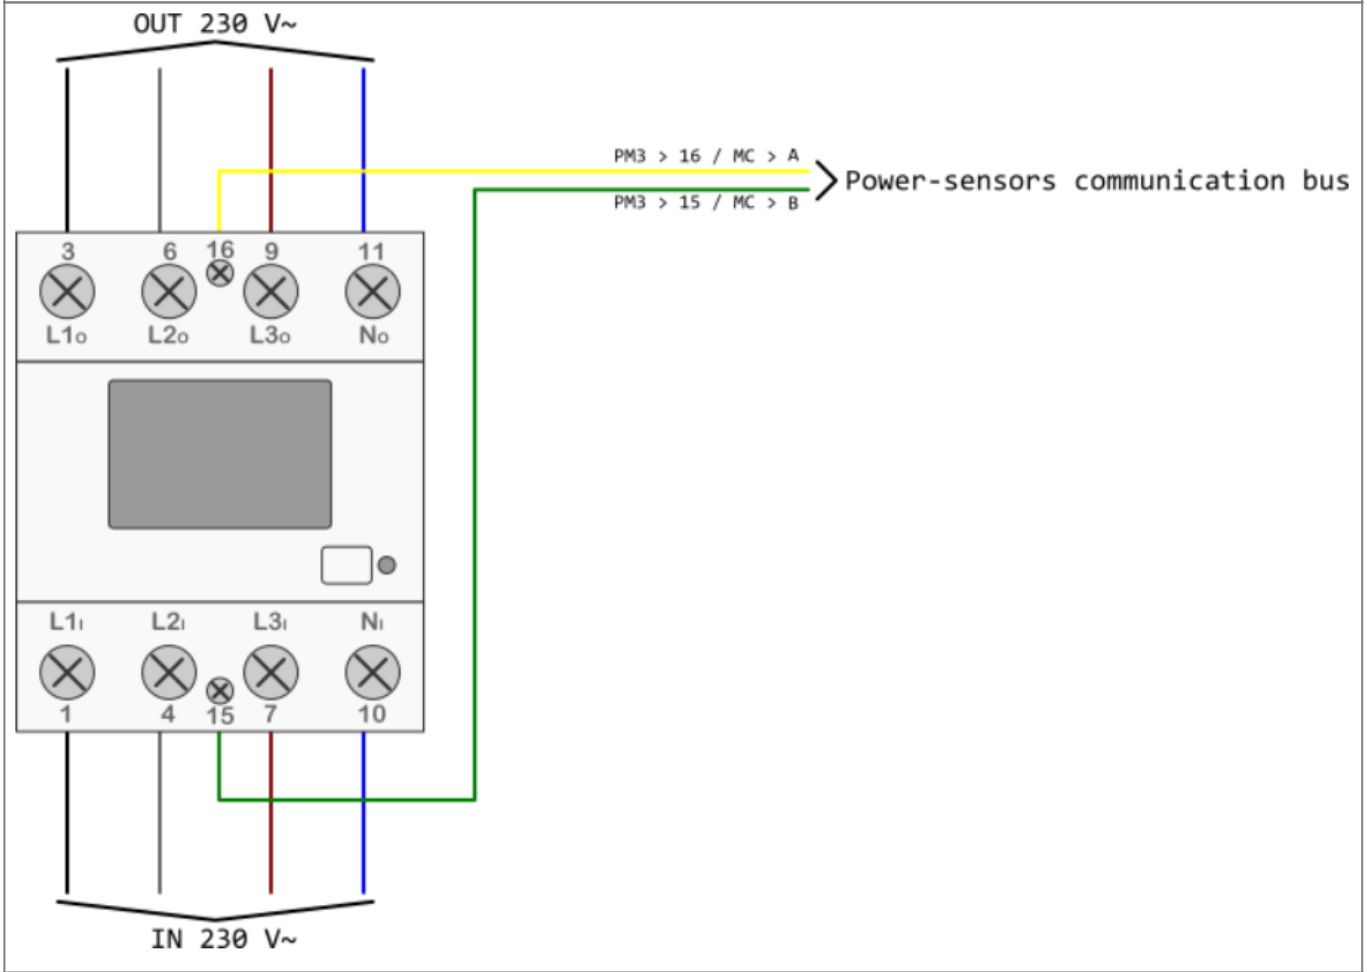

HEMS G2 wiring

PM-3-I-D

PM-1-E-D

PM1-E-D-CT

From:
<http://wiki.hiq-universe.com/> -

Permanent link:
http://wiki.hiq-universe.com/doku.php?id=en:hems:methods_resources:wiring&rev=1540900099

Last update: **2018/10/30 11:48**