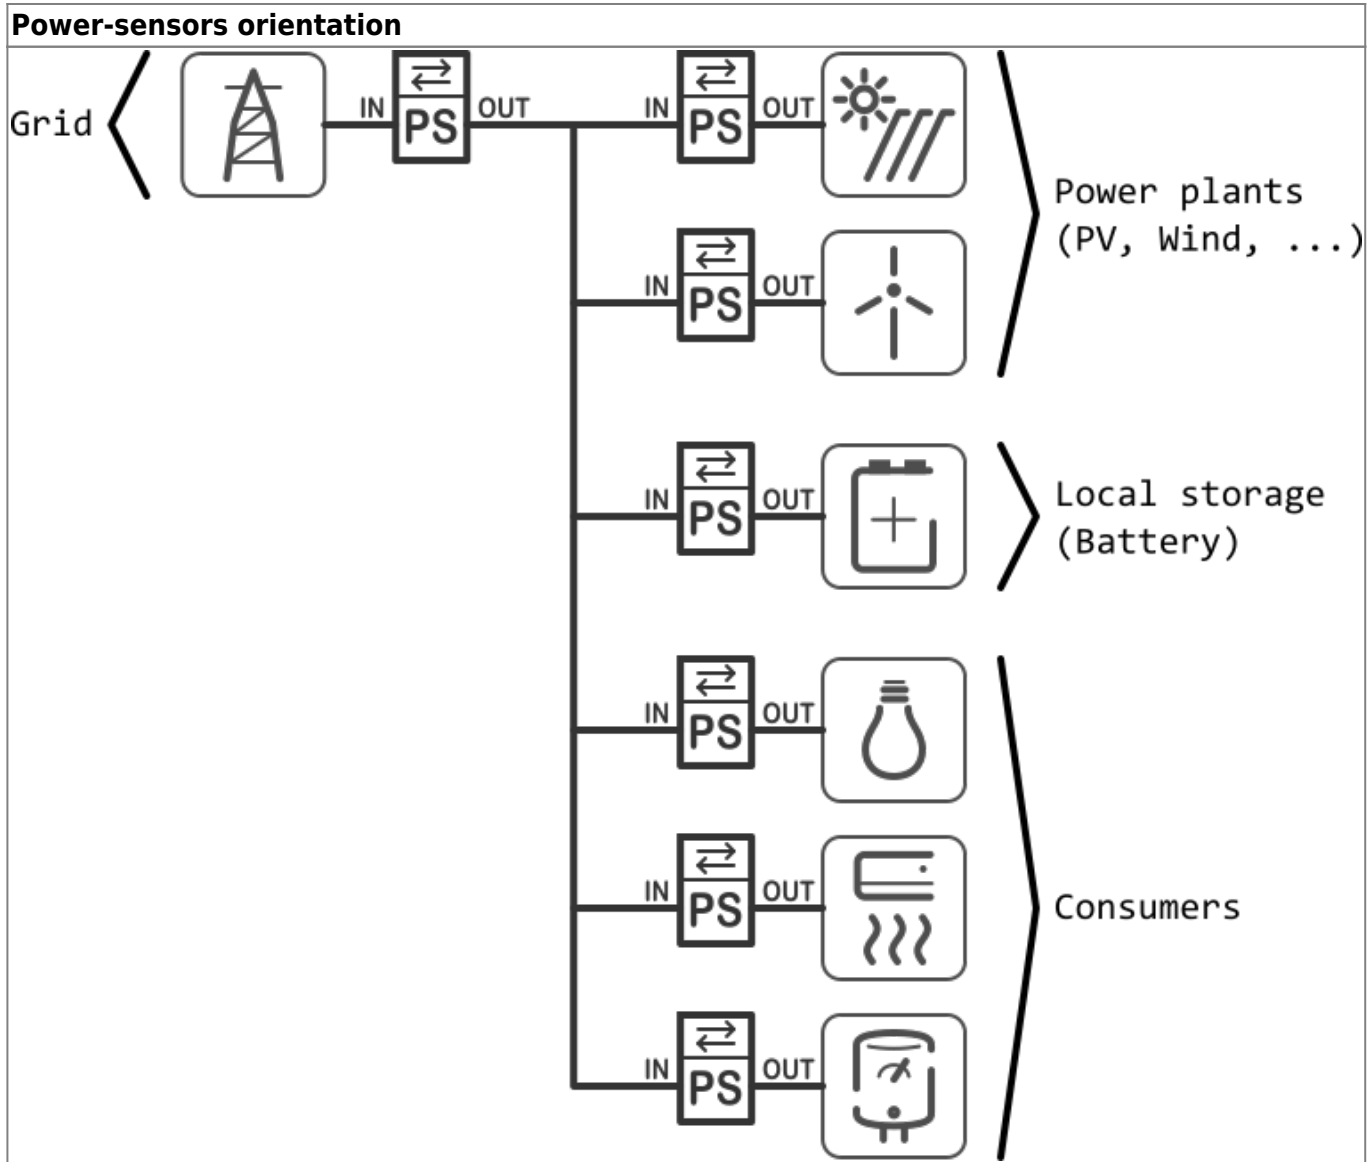

HEMS G2 wiring

PM-3-I-D

PM-1-E-D

PM1-E-D-CT

From:
<http://wiki.hiq-universe.com/> -

Permanent link:
http://wiki.hiq-universe.com/doku.php?id=en:hems:methods_resources:wiring&rev=1540900099

Last update: **2018/10/30 11:48**