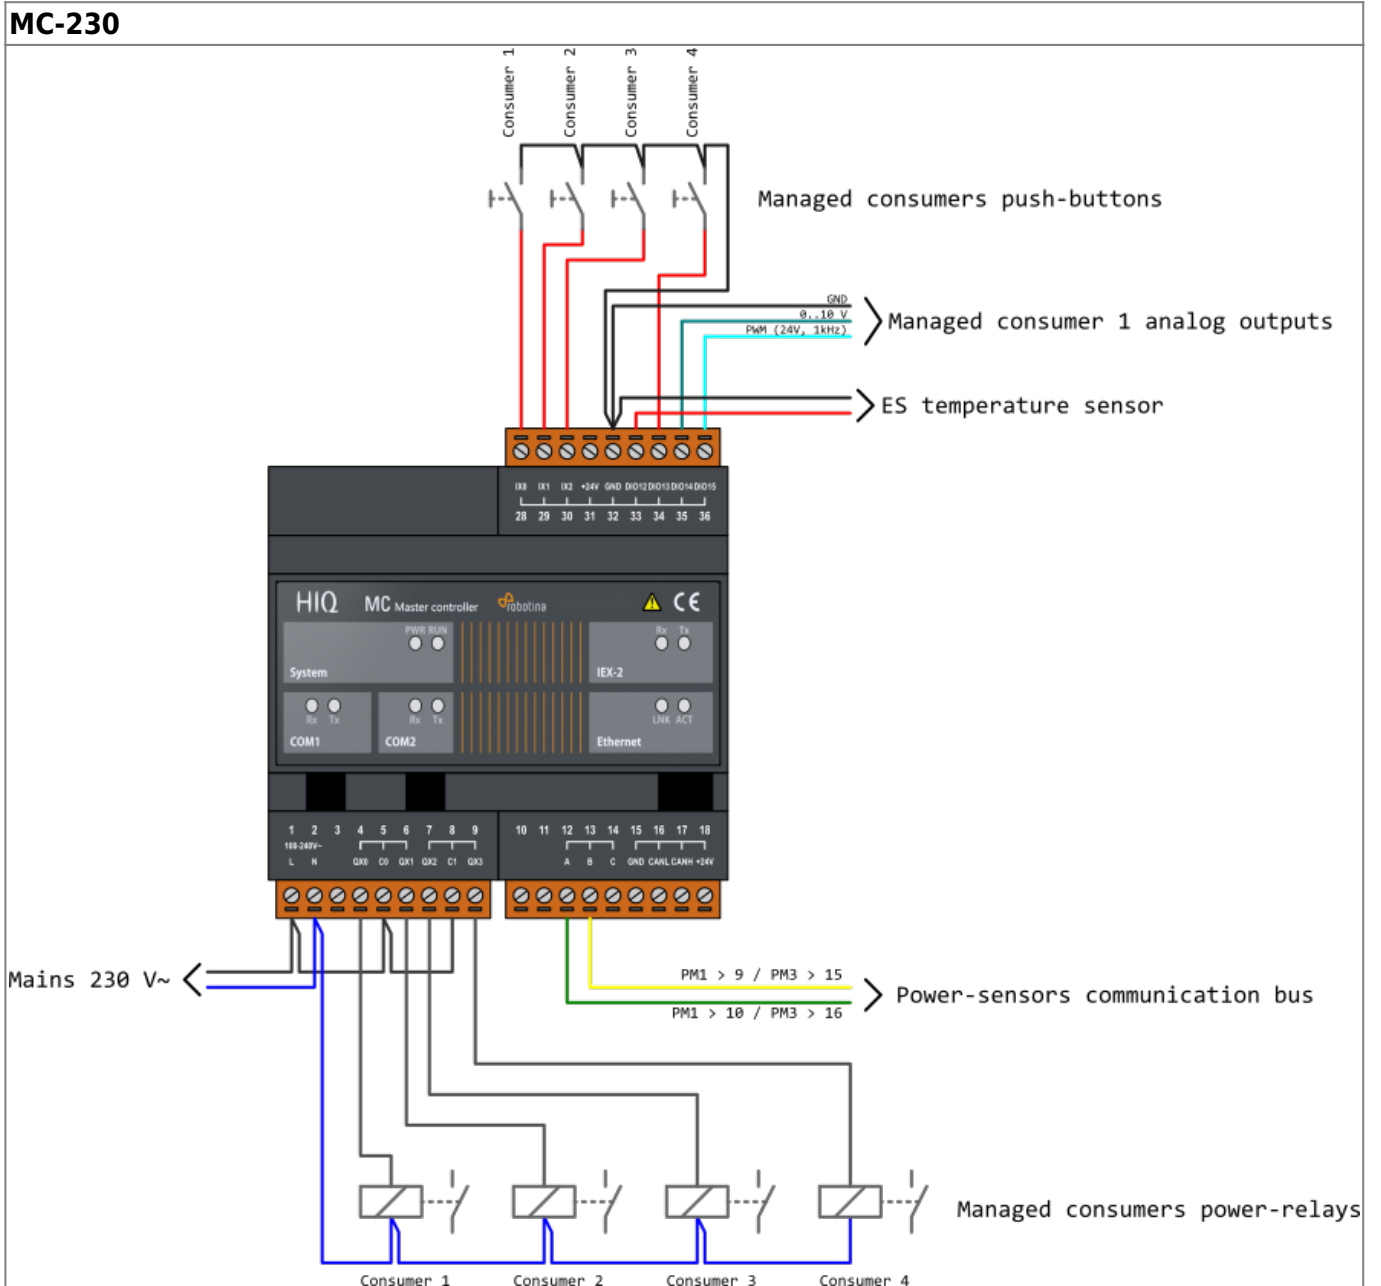

HEMS G2 wiring

PM-3-I-D

PM-1-E-D

PM1-E-D-CT

From:
<http://wiki.hiq-universe.com/> -

Permanent link:
http://wiki.hiq-universe.com/doku.php?id=en:hems:methods_resources:wiring&rev=1540900099

Last update: **2018/10/30 11:48**