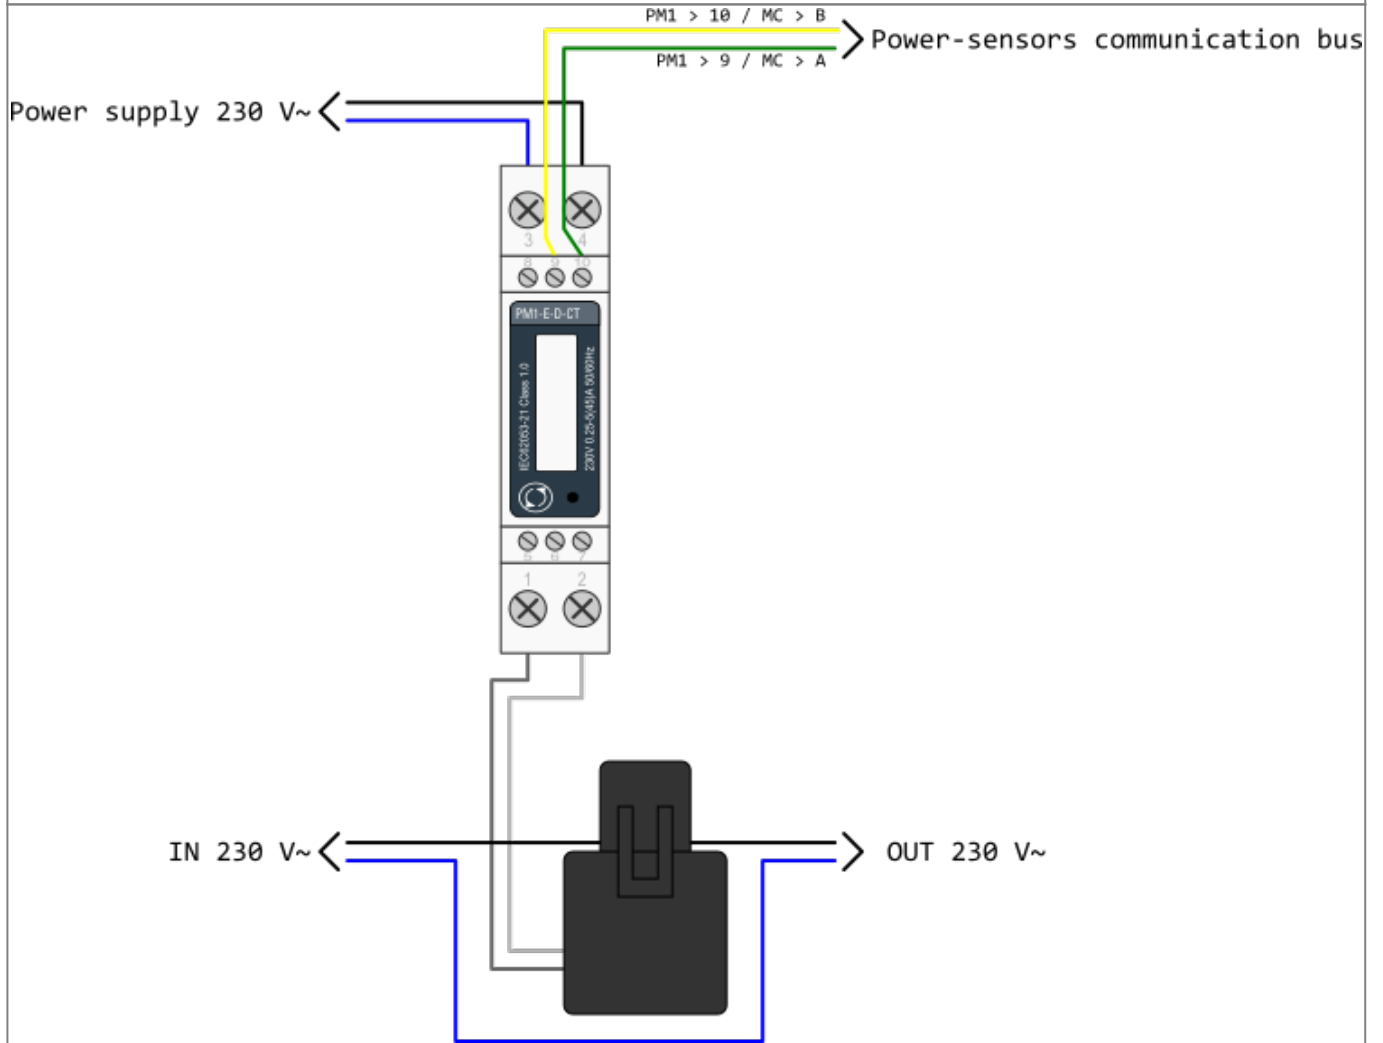

HEMS G2 wiring

PM-3-I-D

PM-1-E-D

PM1-E-D-CT

From:
<http://wiki.hiq-universe.com/> -

Permanent link:
http://wiki.hiq-universe.com/doku.php?id=en:hems:methods_resources:wiring&rev=1540900099

Last update: **2018/10/30 11:48**