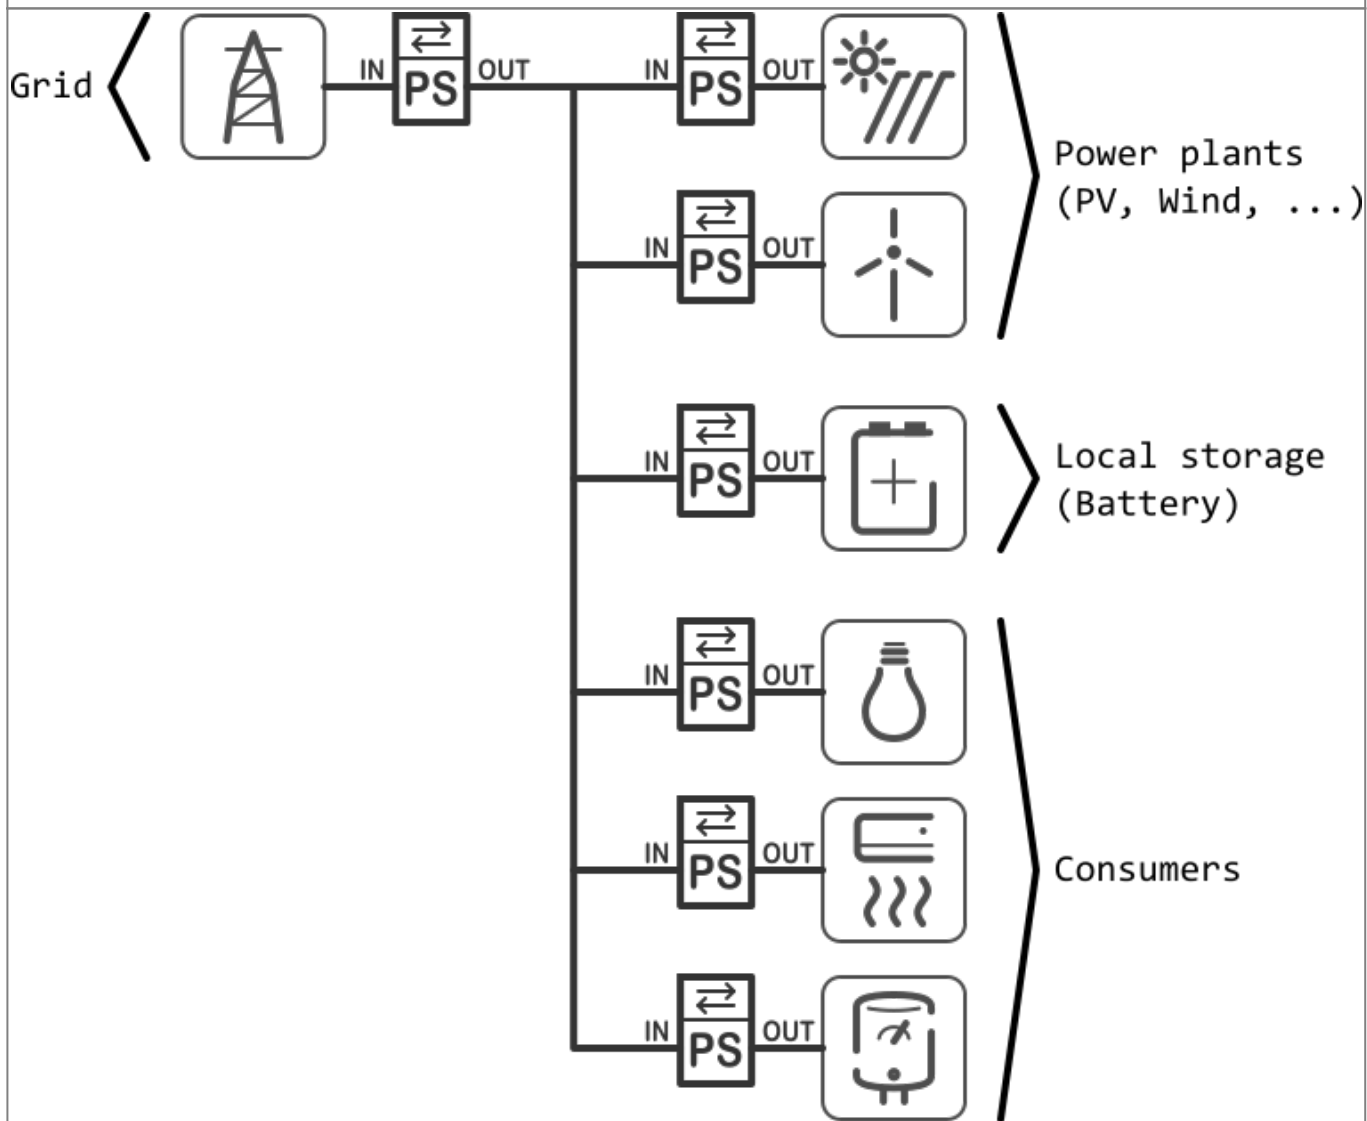

HEMS G2 wiring

MC-230

PM3-I-D

PM1-E-D

PM1-E-D-CT

PM3-E-D-CT

Power-sensors orientation

From: <http://wiki.hiq-universe.com/> -