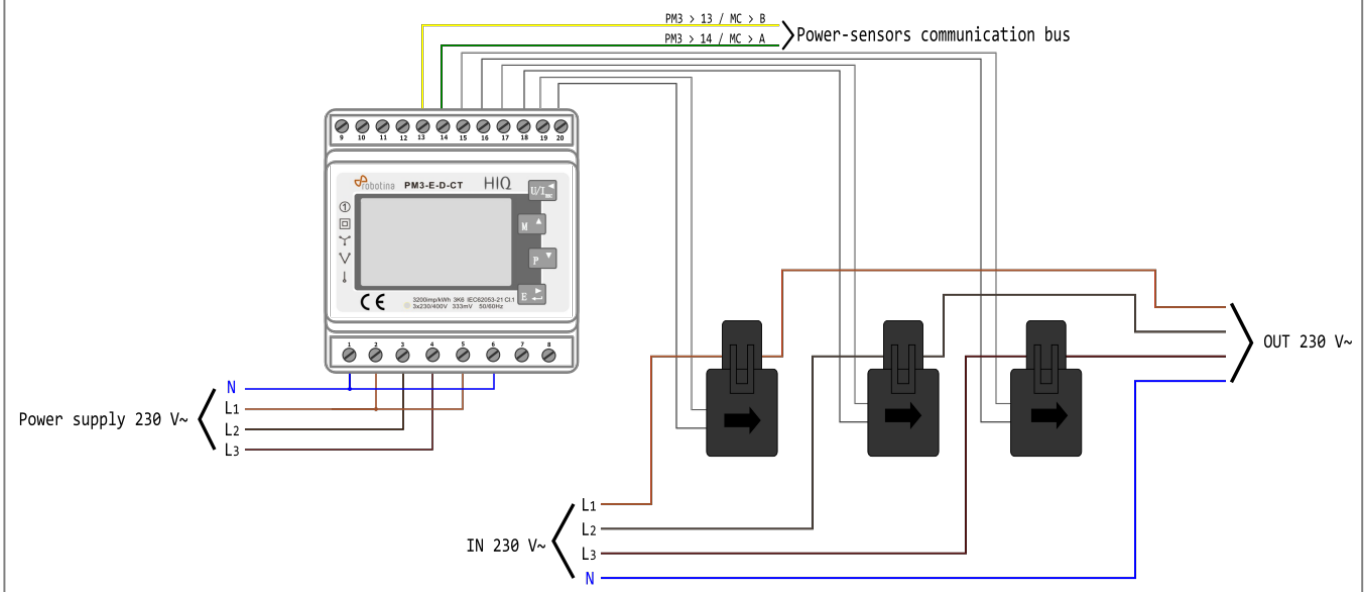

HEMS G2 wiring

MC-230

PM3-I-D

PM1-E-D

PM1-E-D-CT

PM3-E-D-CT

Power-sensors orientation

From: <http://wiki.hiq-universe.com/> -