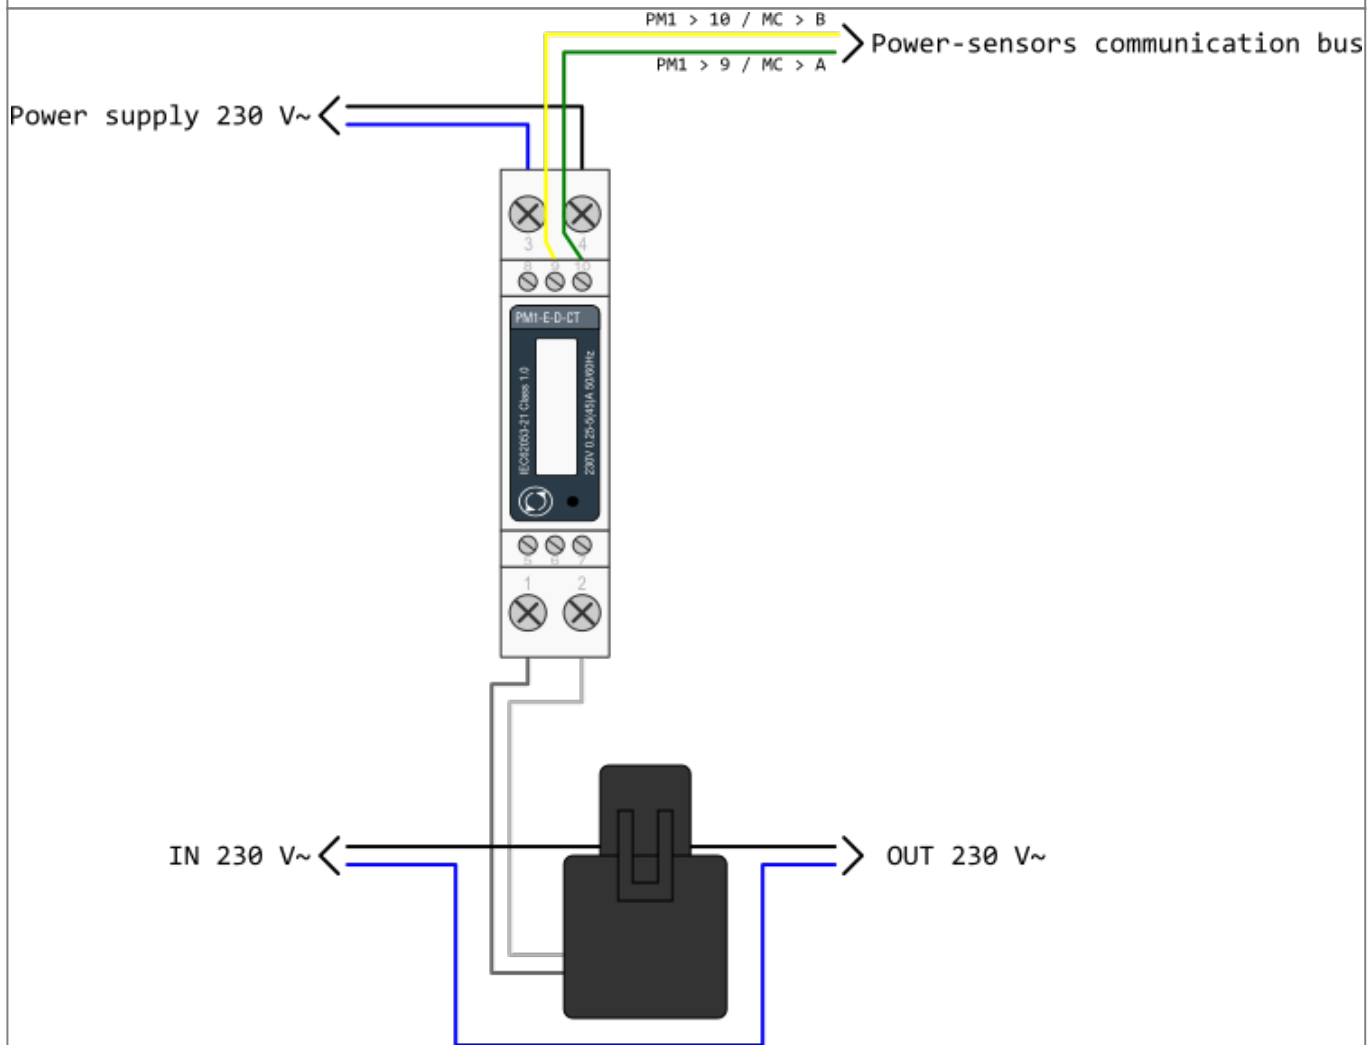

HEMS G2 wiring

MC-230

PM3-I-D

PM1-E-D

PM1-E-D-CT

PM3-E-D-CT

Power-sensors orientation

From: <http://wiki.hiq-universe.com/> -