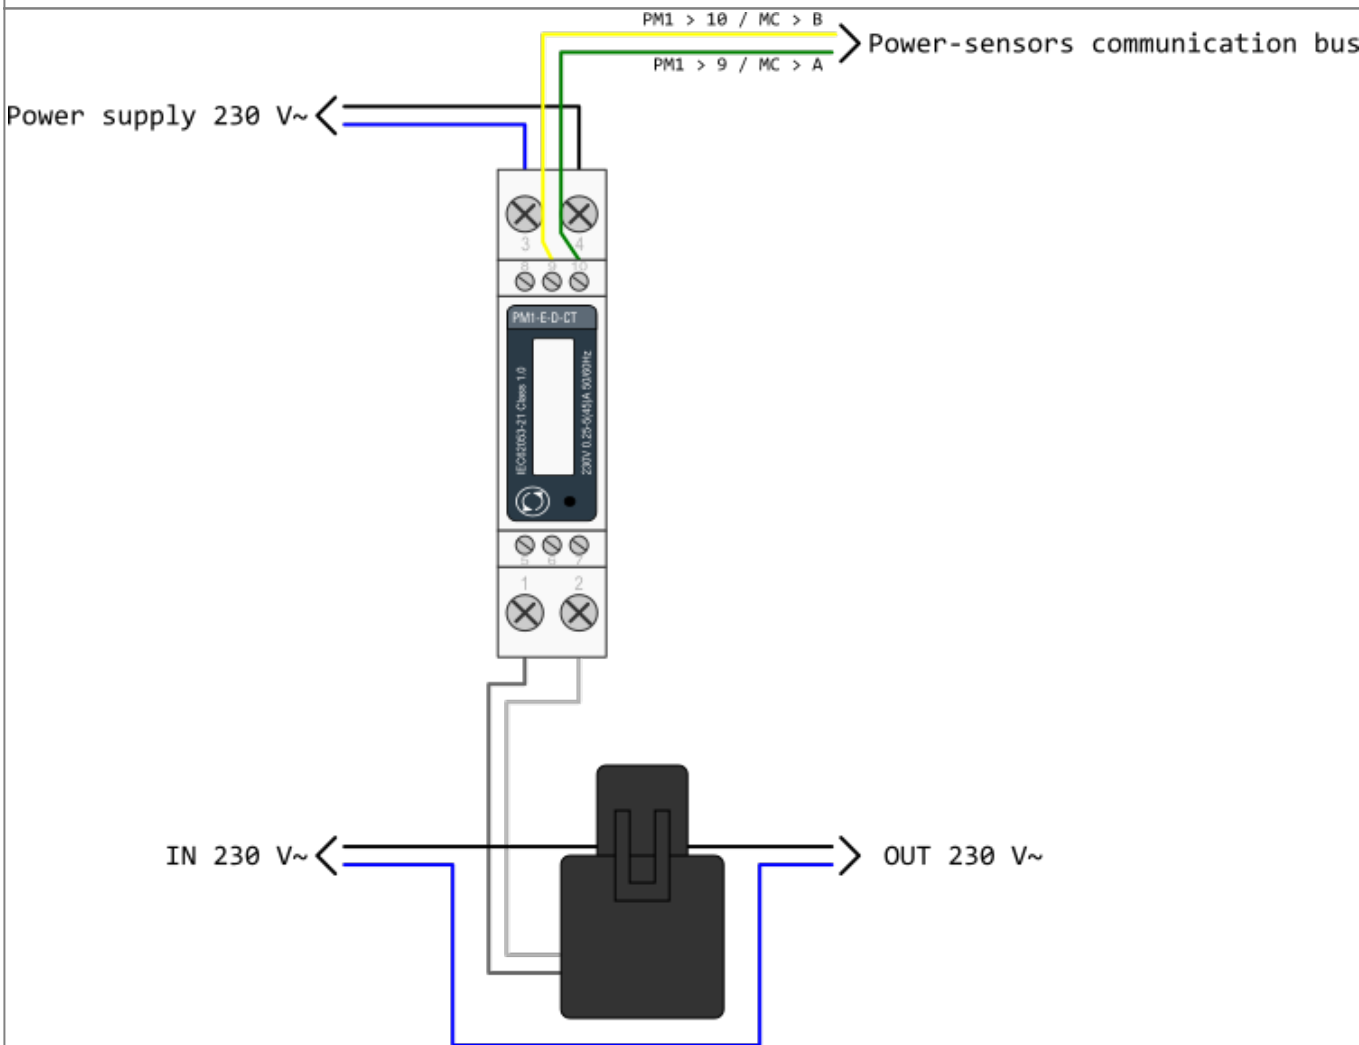

HEMS G2 wiring

MC-230

PM3-I-D

PM1-E-D

PM1-E-D-CT

PM3-E-D-CT

Power-sensors orientation

From: <http://wiki.hiq-universe.com/> -