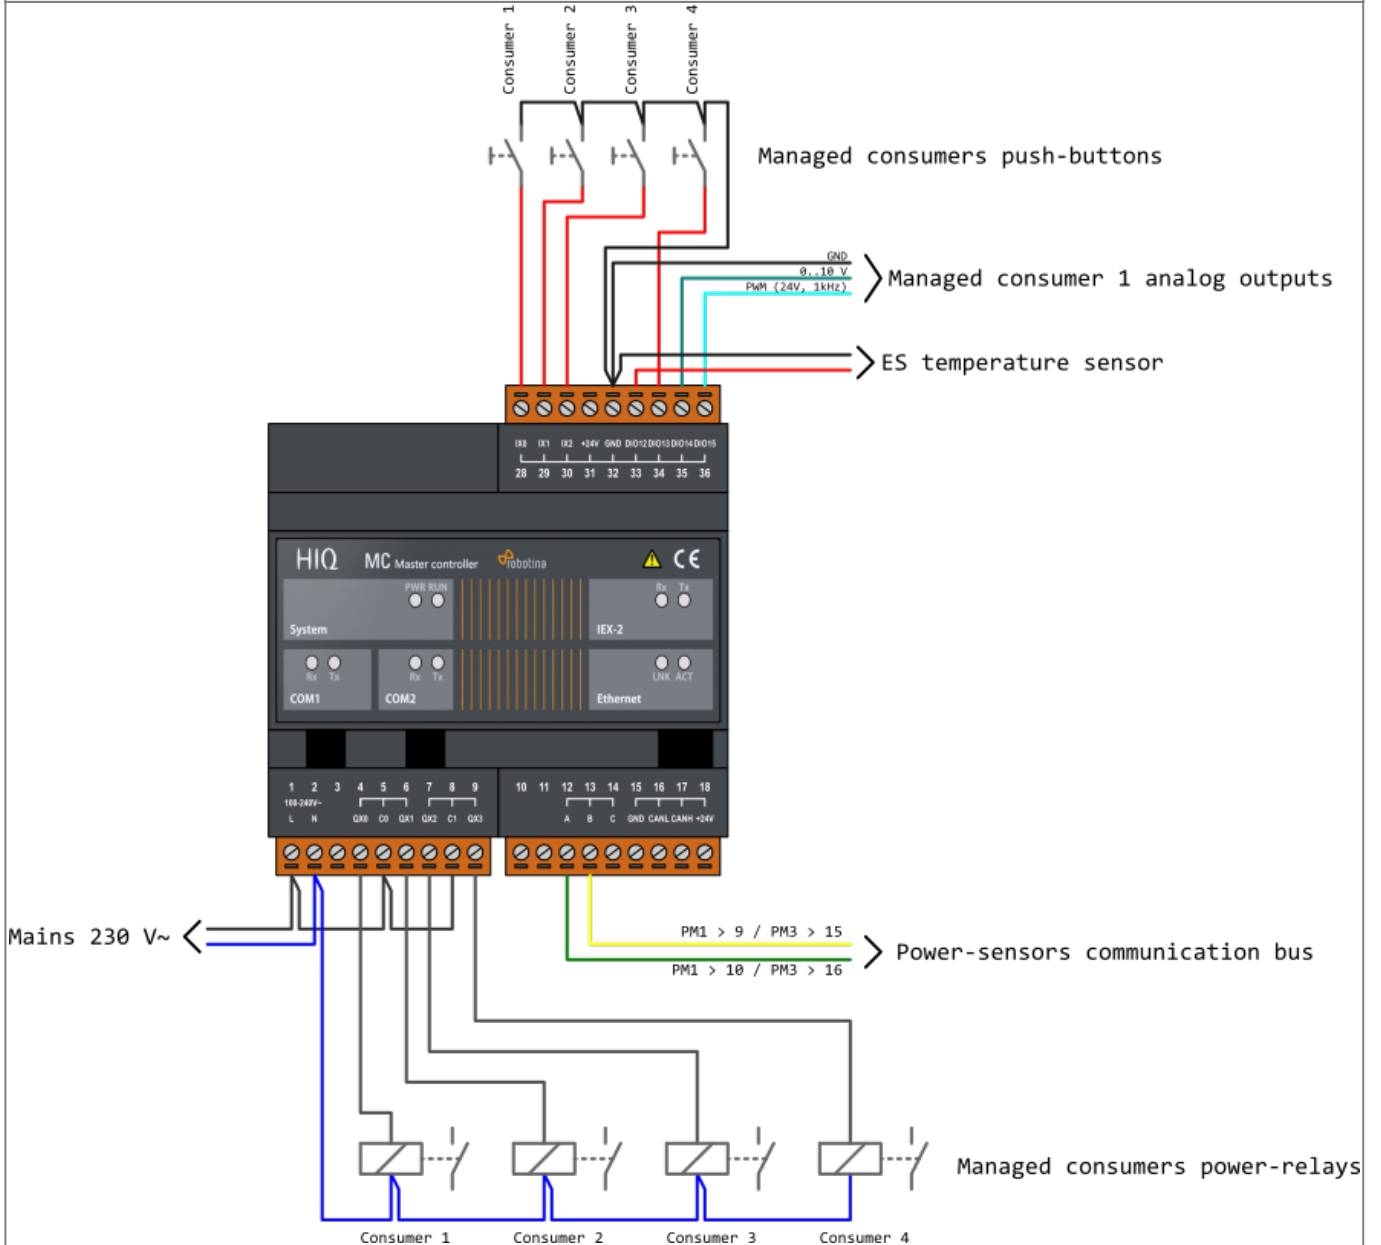

HEMS G2 wiring

MC-230

PM3-I-D

PM1-E-D

PM1-E-D-CT

PM3-E-D-CT

Power-sensors orientation

From: <http://wiki.hiq-universe.com/> -

Permanent link: http://wiki.hiq-universe.com/doku.php?id=en:hems:methods_resources:wiring&rev=1593525946

Last update: 2020/06/30 14:05