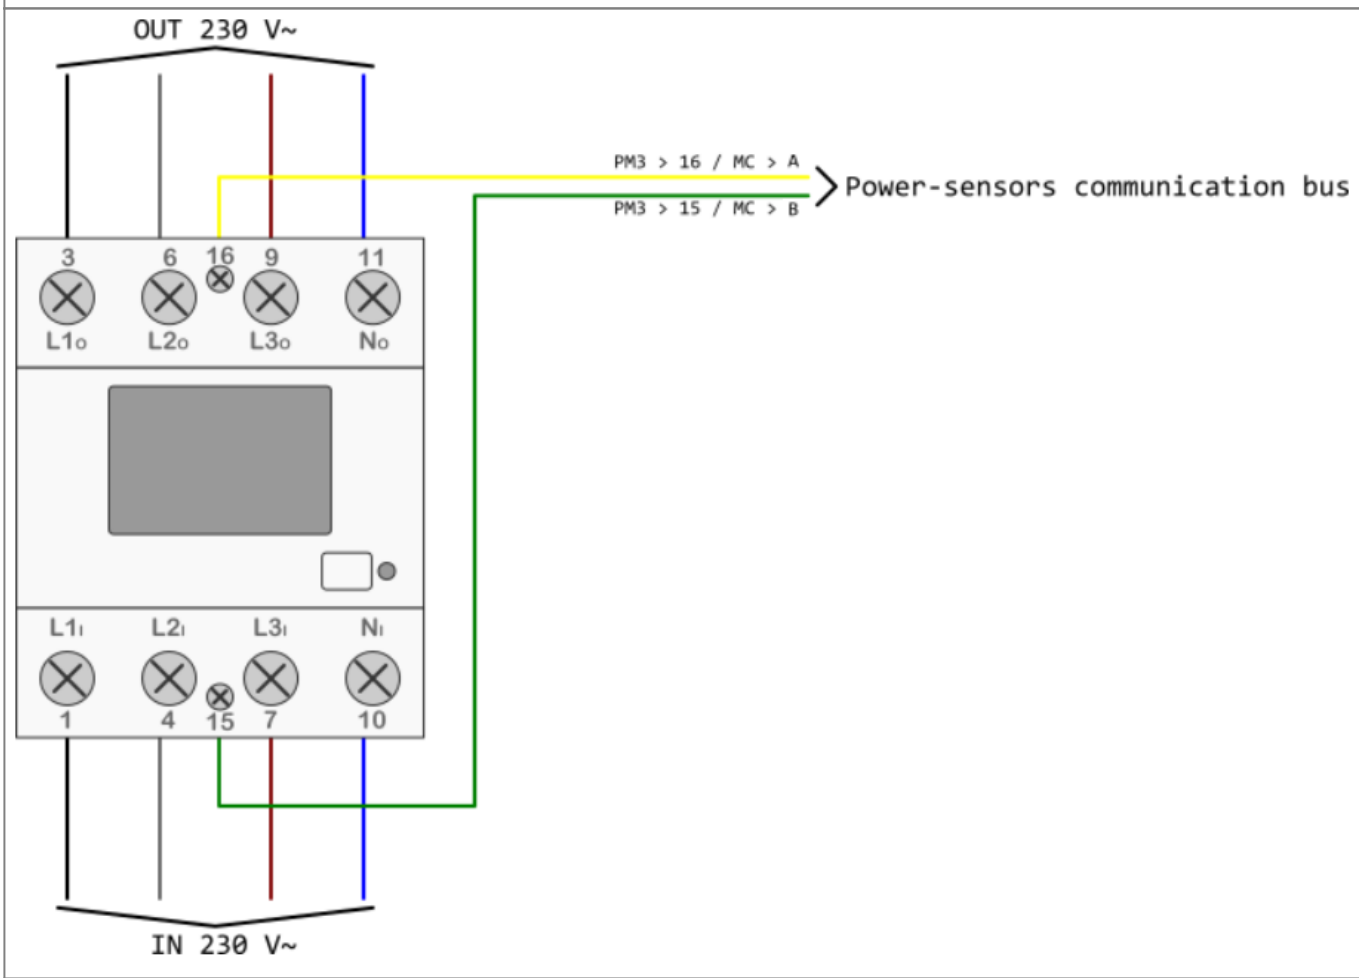

HEMS G2 wiring

MC-230

PM3-I-D

PM1-E-D

PM1-E-D-CT

PM3-E-D-CT

Power-sensors orientation

From: <http://wiki.hiq-universe.com/> -