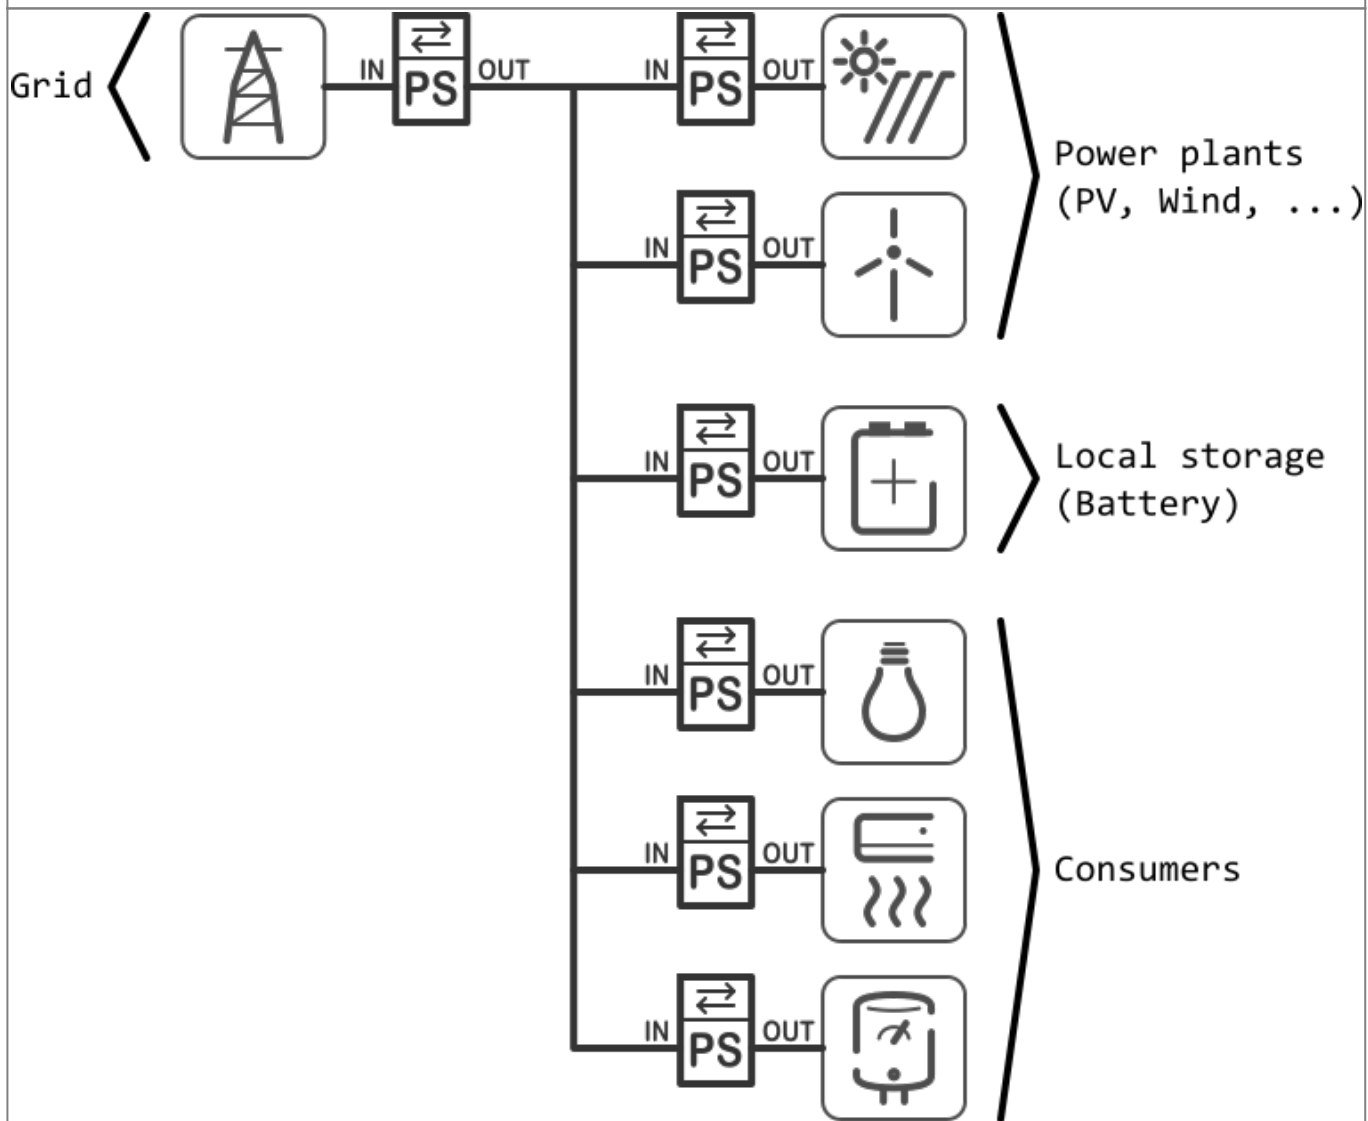

HEMS G2 wiring

PM3-I-D

PM1-E-D

PM1-E-D-CT

PM3-E-D-CT

Power-sensors orientation

From: <http://wiki.hiq-universe.com/> -

Permanent link: http://wiki.hiq-universe.com/doku.php?id=en:hems:methods_resources:wiring&rev=1593526157