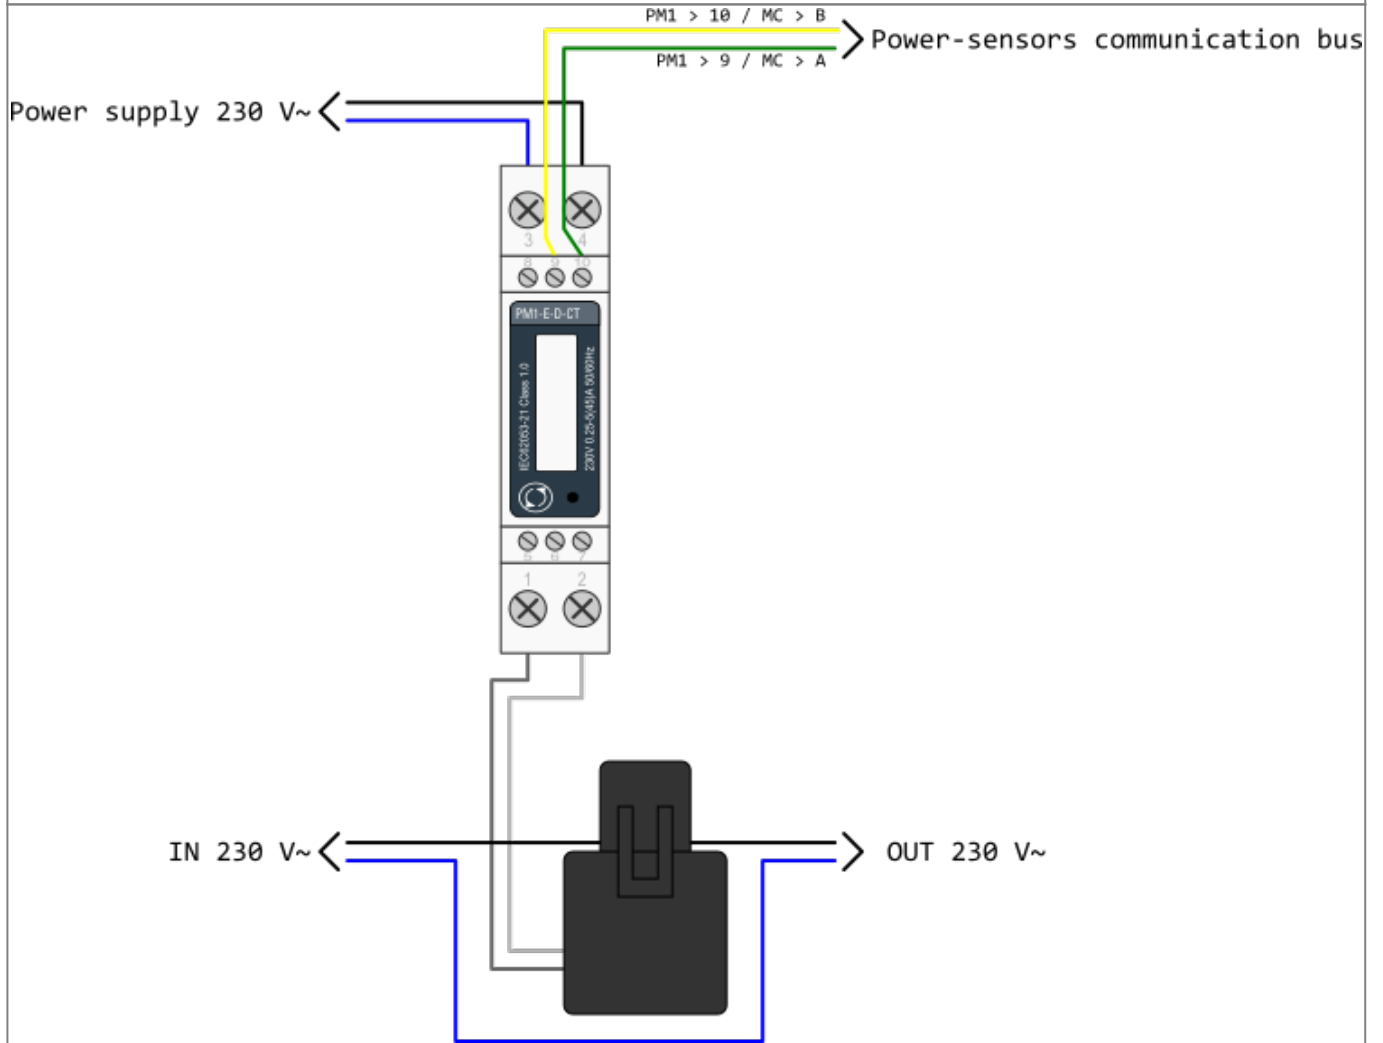

HEMS G2 wiring

MC-230

PM3-I-D

PM1-E-D

PM1-E-D-CT

PM3-E-D-CT

From:
<http://wiki.hiq-universe.com/> -

Permanent link:
http://wiki.hiq-universe.com/doku.php?id=en:hems:methods_resources:wiring&rev=1593526157