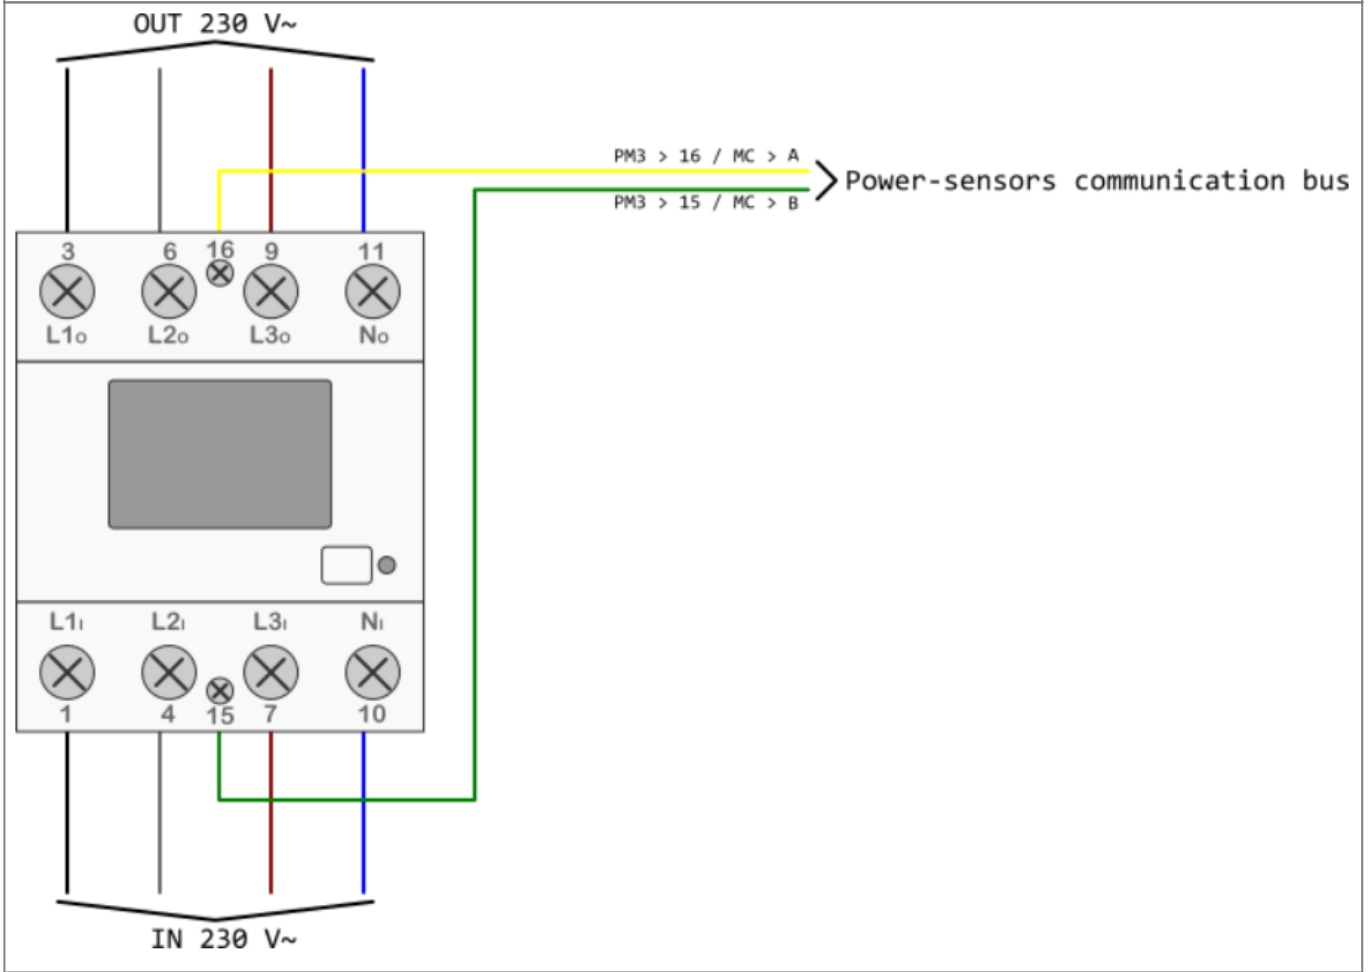

HEMS G2 wiring

MC-230

PM3-I-D

PM1-E-D

PM1-E-D-CT

PM3-E-D-CT

From:
<http://wiki.hiq-universe.com/> -

Permanent link:
http://wiki.hiq-universe.com/doku.php?id=en:hems:methods_resources:wiring&rev=1593526157