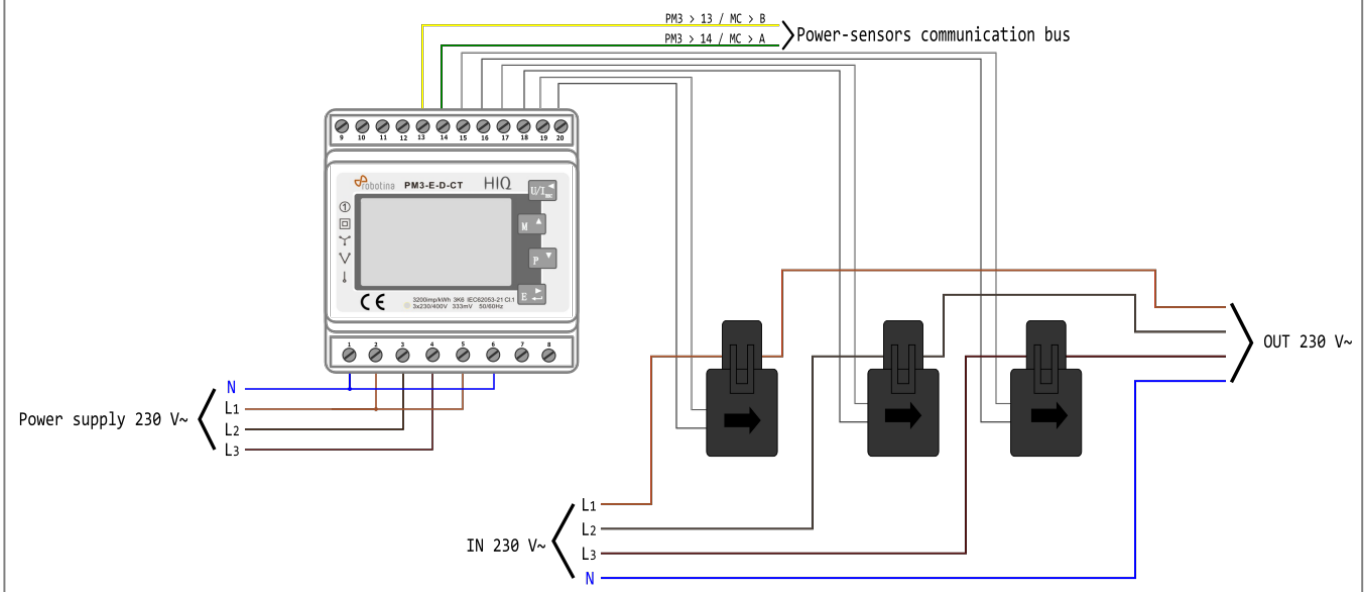

HEMS G2 wiring

PM3-I-D

PM1-E-D

PM1-E-D-CT

PM3-E-D-CT

Power-sensors orientation

From: <http://wiki.hiq-universe.com/> -

Permanent link: http://wiki.hiq-universe.com/doku.php?id=en:hems:methods_resources:wiring&rev=1593526157