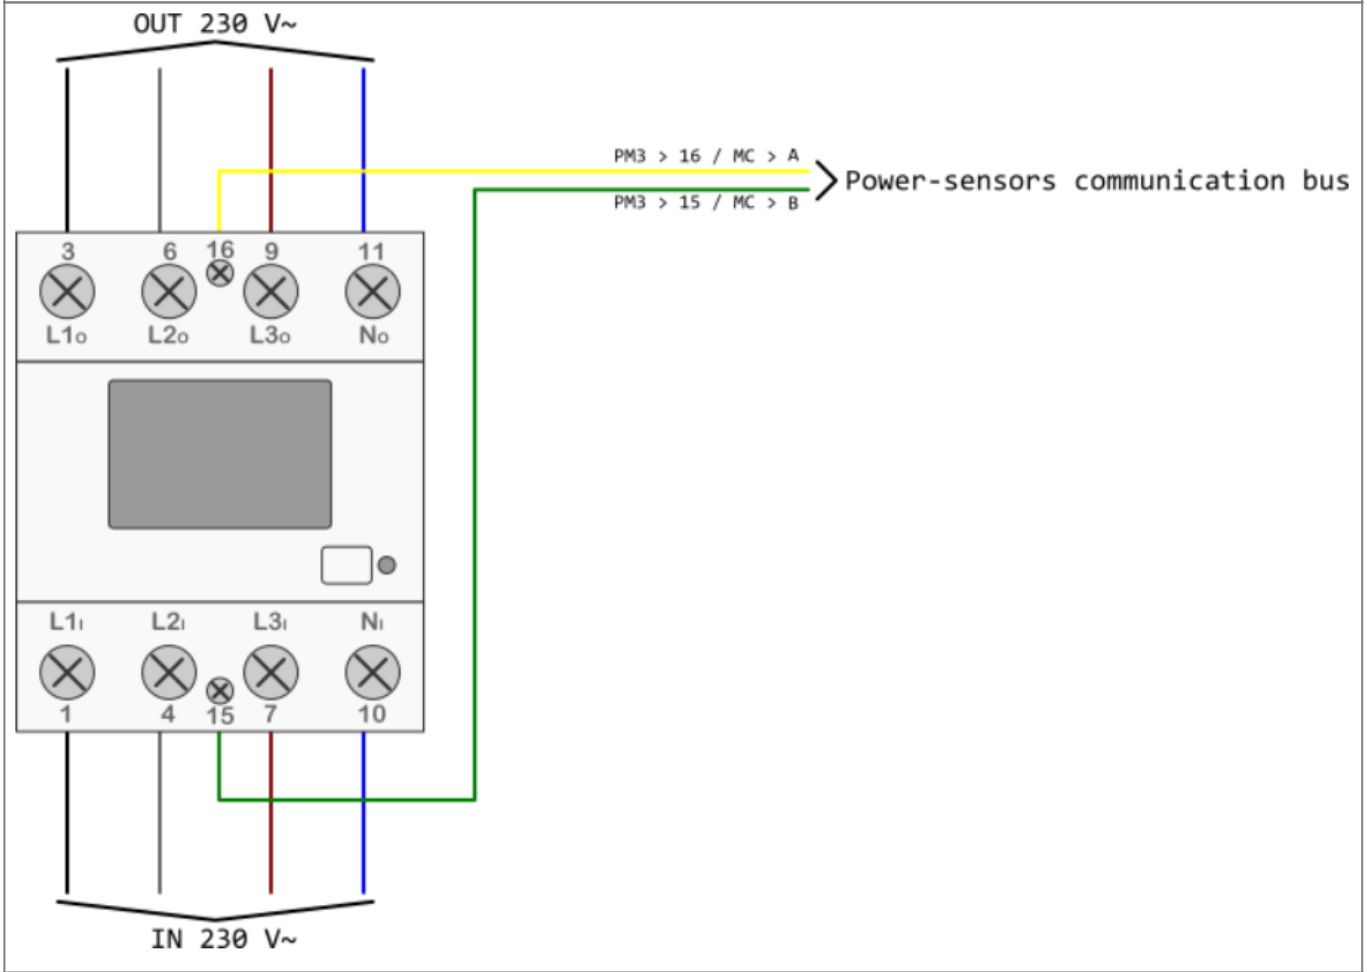

HEMS G2 wiring

PM3-I-D

PM1-E-D

PM1-E-D-CT

PM3-E-D-CT

Power-sensors orientation

From: <http://wiki.hiq-universe.com/> -

Permanent link: http://wiki.hiq-universe.com/doku.php?id=en:hems:methods_resources:wiring&rev=1593526157