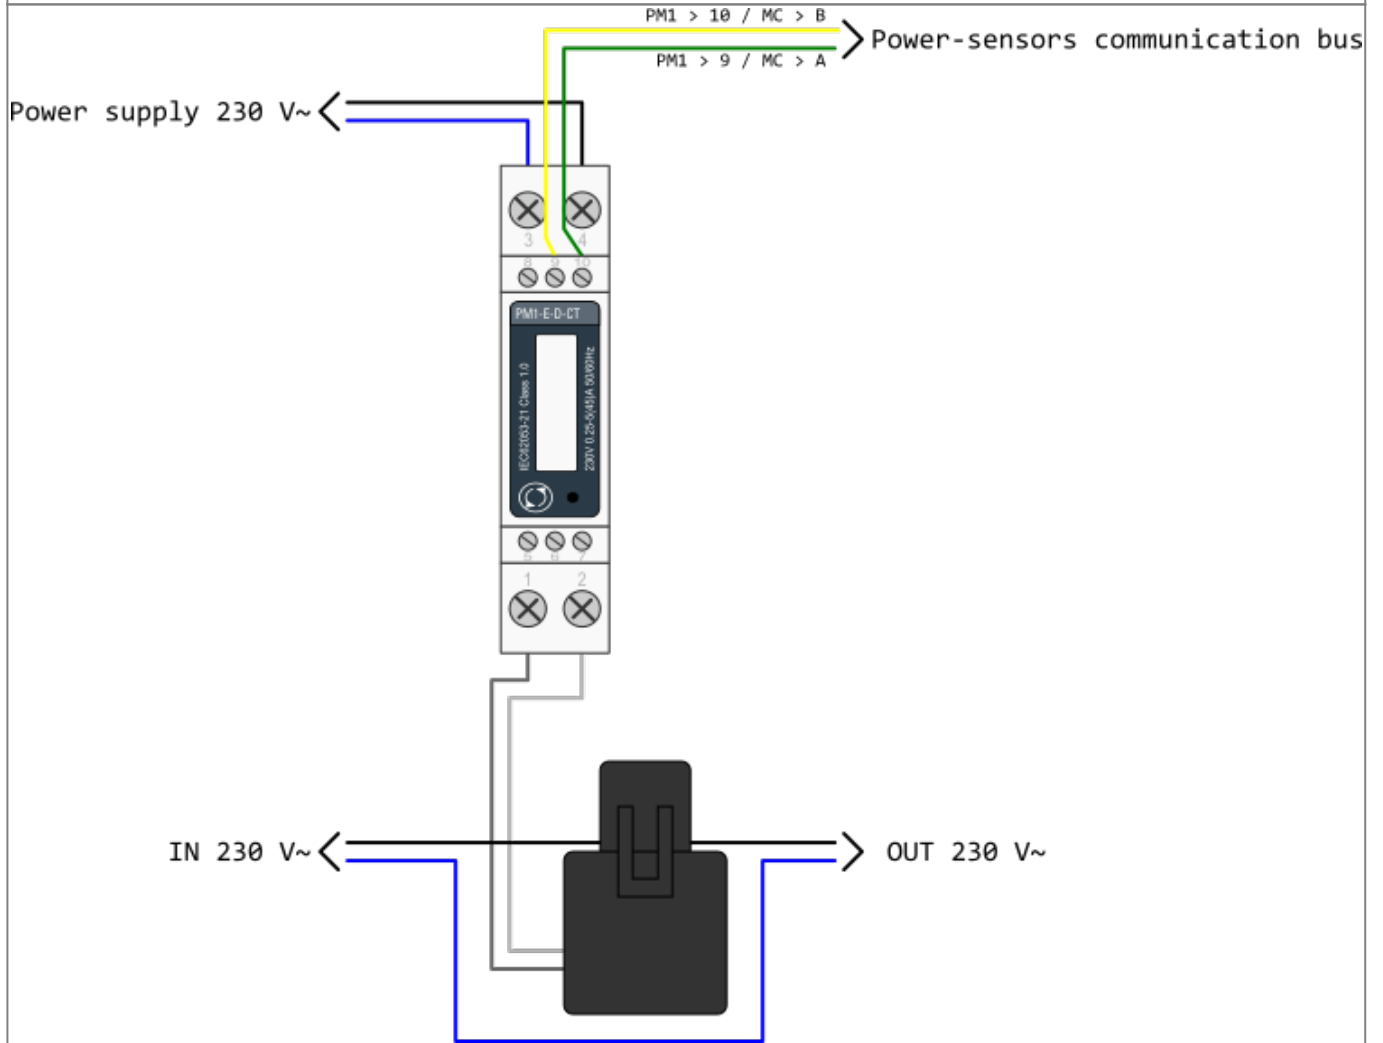

HEMS G2 wiring

PM3-I-D

PM1-E-D

PM1-E-D-CT

PM3-E-D-CT

Power-sensors orientation

From: <http://wiki.hiq-universe.com/> -

Permanent link: http://wiki.hiq-universe.com/doku.php?id=en:hems:methods_resources:wiring&rev=1593526157