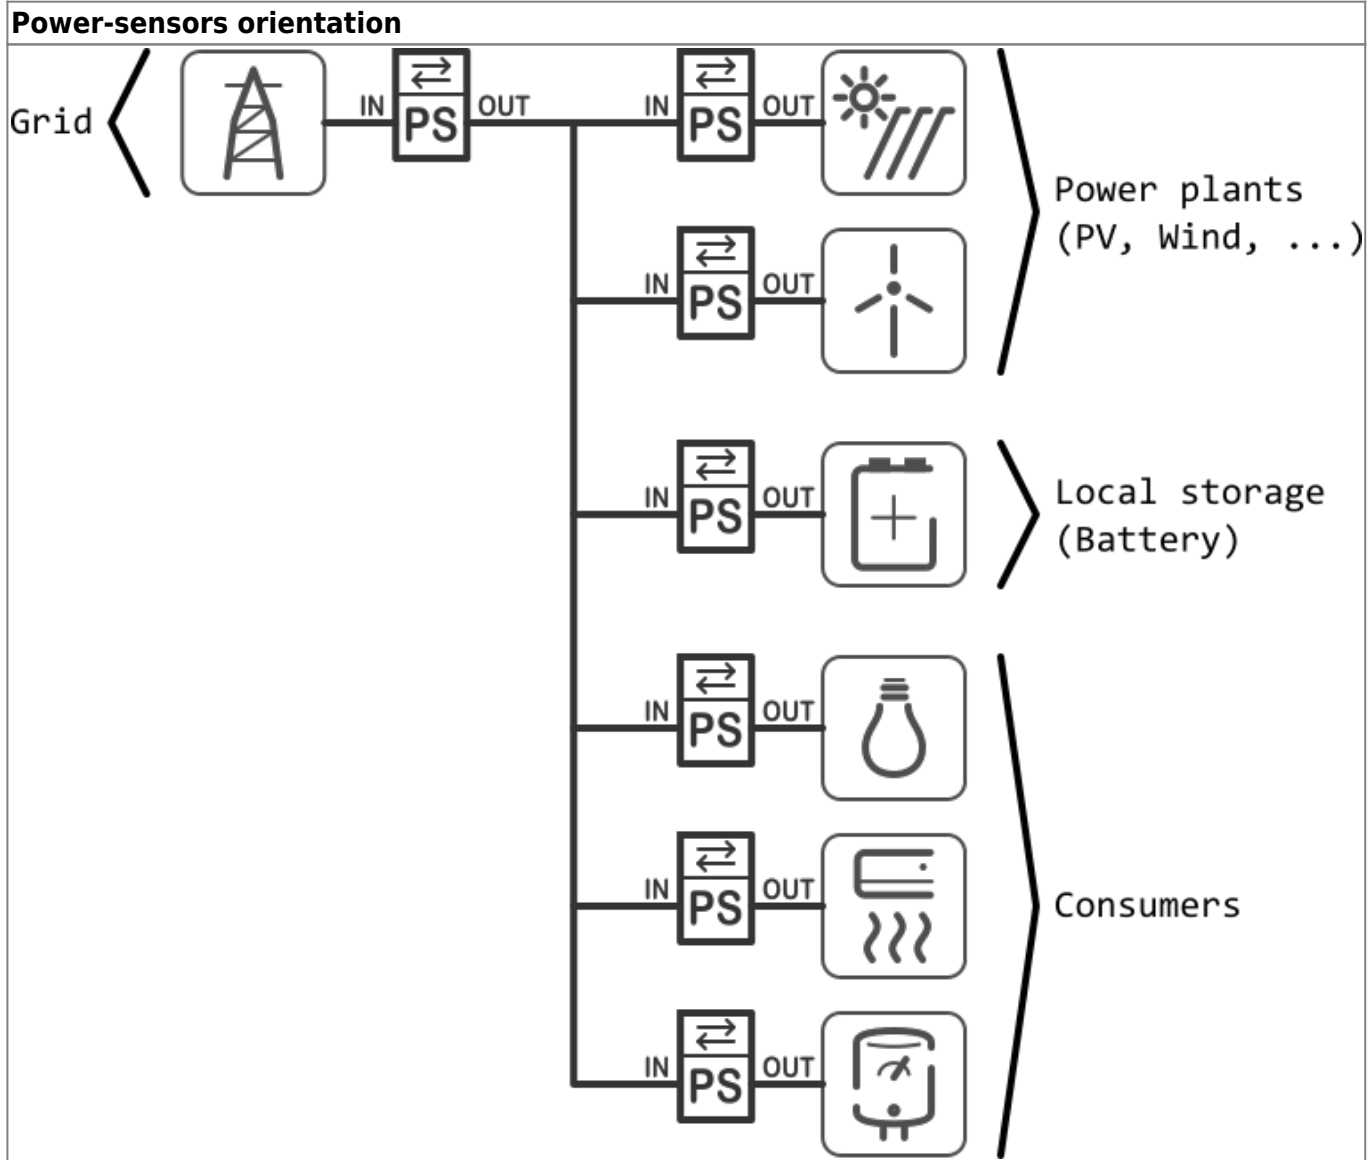

HEMS G2 wiring

MC-230

PM3-I-D

PM1-E-D

PM1-E-D-CT

PM3-E-D-CT

From:
<http://wiki.hiq-universe.com/> -

Permanent link:
http://wiki.hiq-universe.com/doku.php?id=en:hems:methods_resources:wiring&rev=1593526157