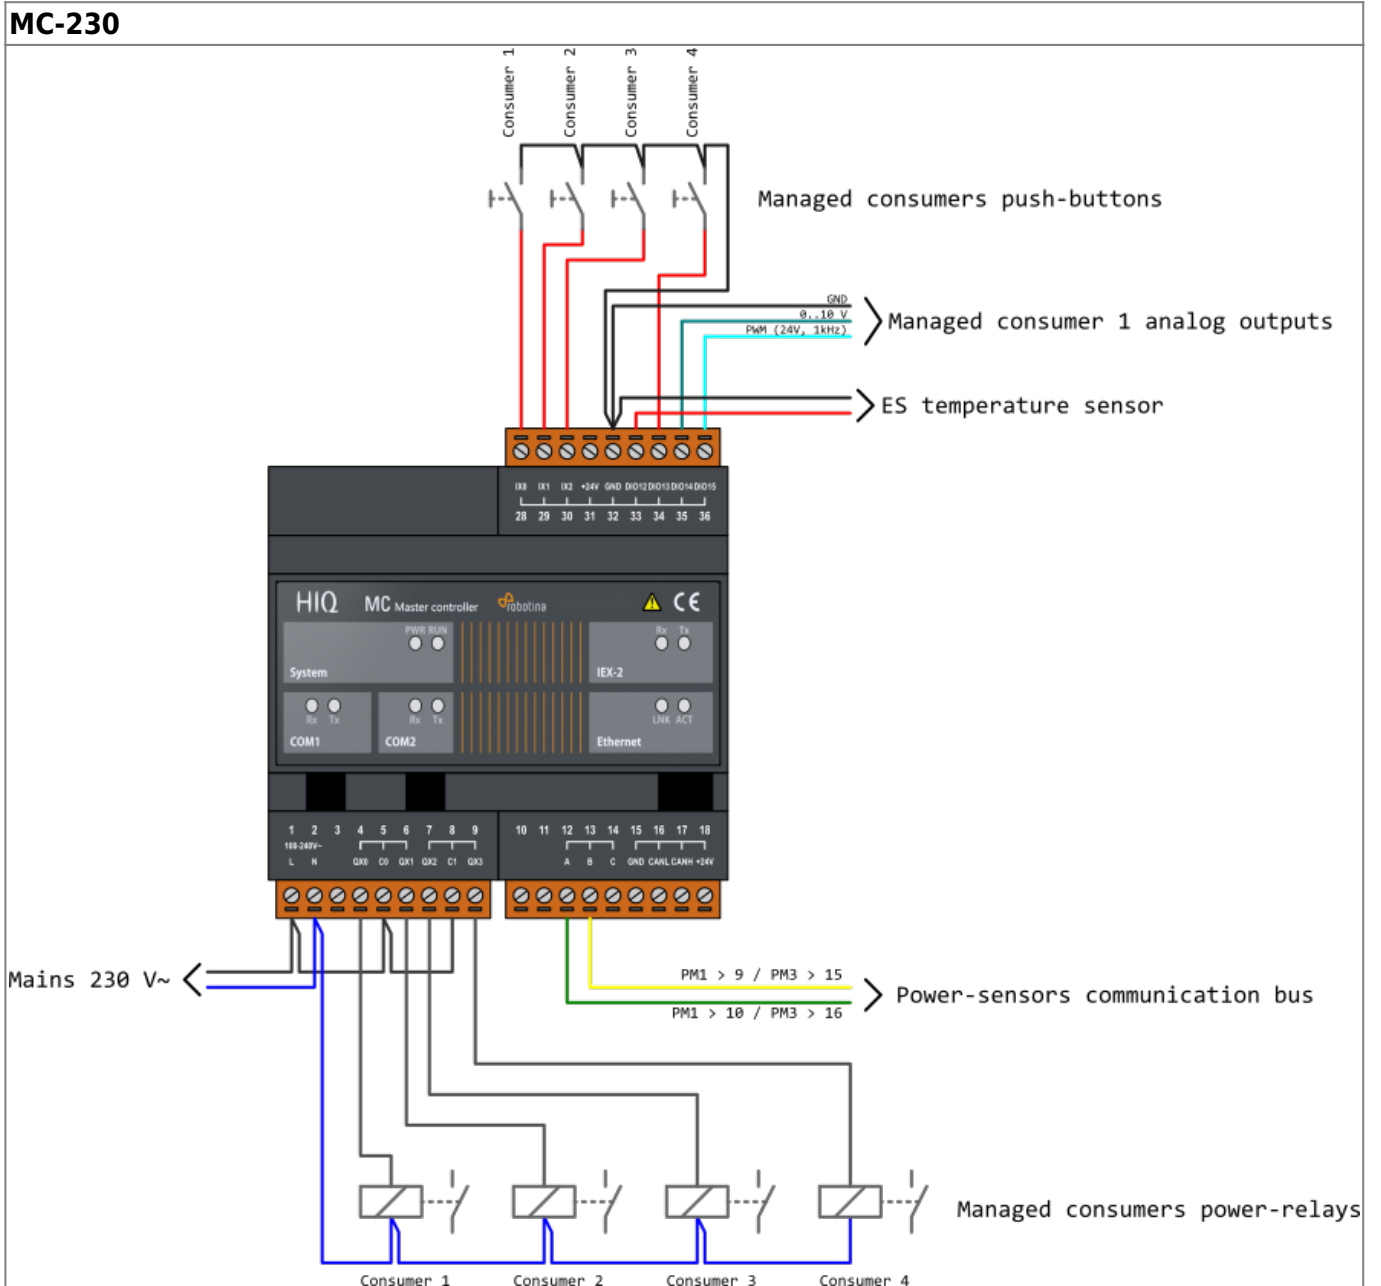

HEMS G2 wiring

PM3-I-D

PM1-E-D

PM1-E-D-CT

PM3-E-D-CT

Power-sensors orientation

From: <http://wiki.hiq-universe.com/> -

Permanent link: http://wiki.hiq-universe.com/doku.php?id=en:hems:methods_resources:wiring&rev=1593526157