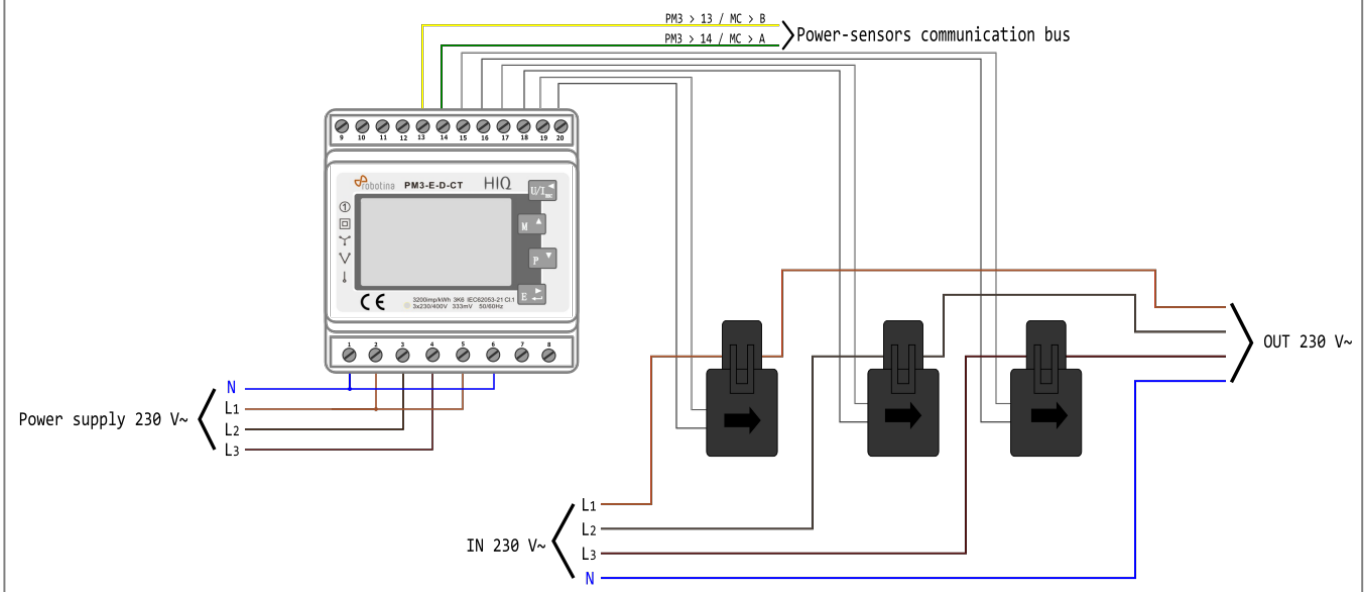

HEMS G2 wiring

MC-230

PM3-I-D

PM1-E-D

PM1-E-D-CT

PM3-E-D-CT

From:
<http://wiki.hiq-universe.com/> -

Permanent link:
http://wiki.hiq-universe.com/doku.php?id=en:hems:methods_resources:wiring&rev=1593526157