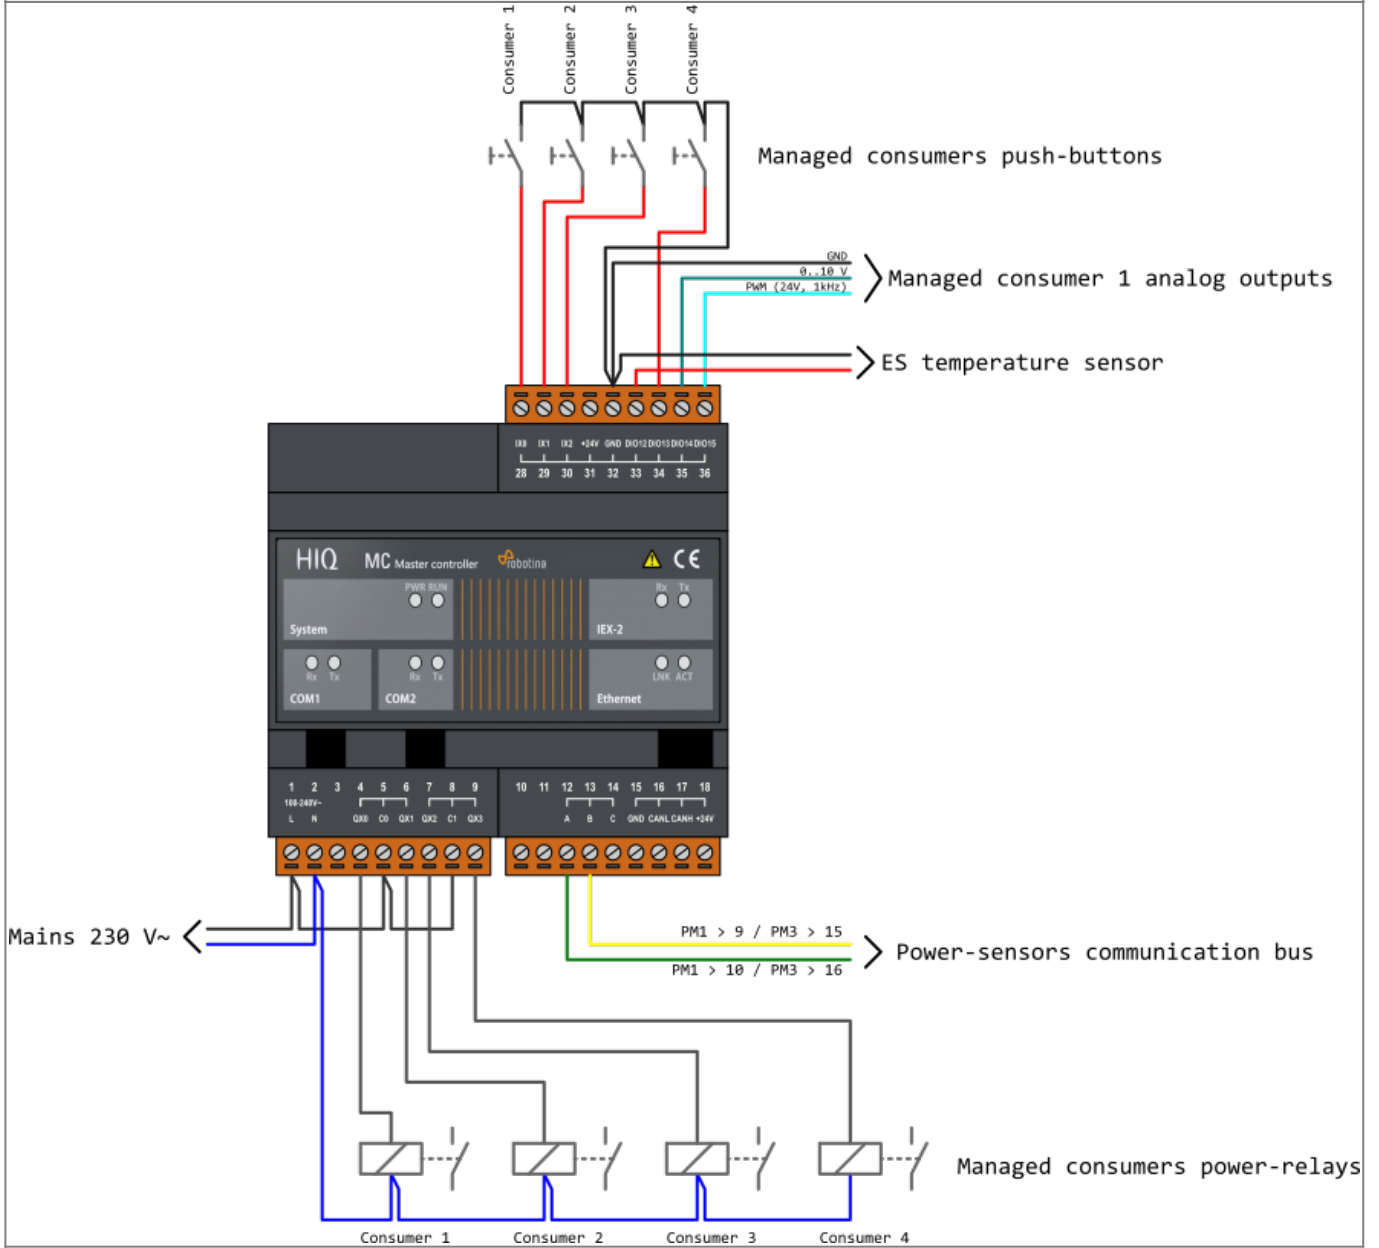

HEMS G2 wiring

MC-230

PM3-I-D

PM1-E-D

PM1-E-D-CT

PM3-E-D-CT

From:
<http://wiki.hiq-universe.com/> -

Permanent link:
http://wiki.hiq-universe.com/doku.php?id=en:hems:methods_resources:wiring&rev=1593526157