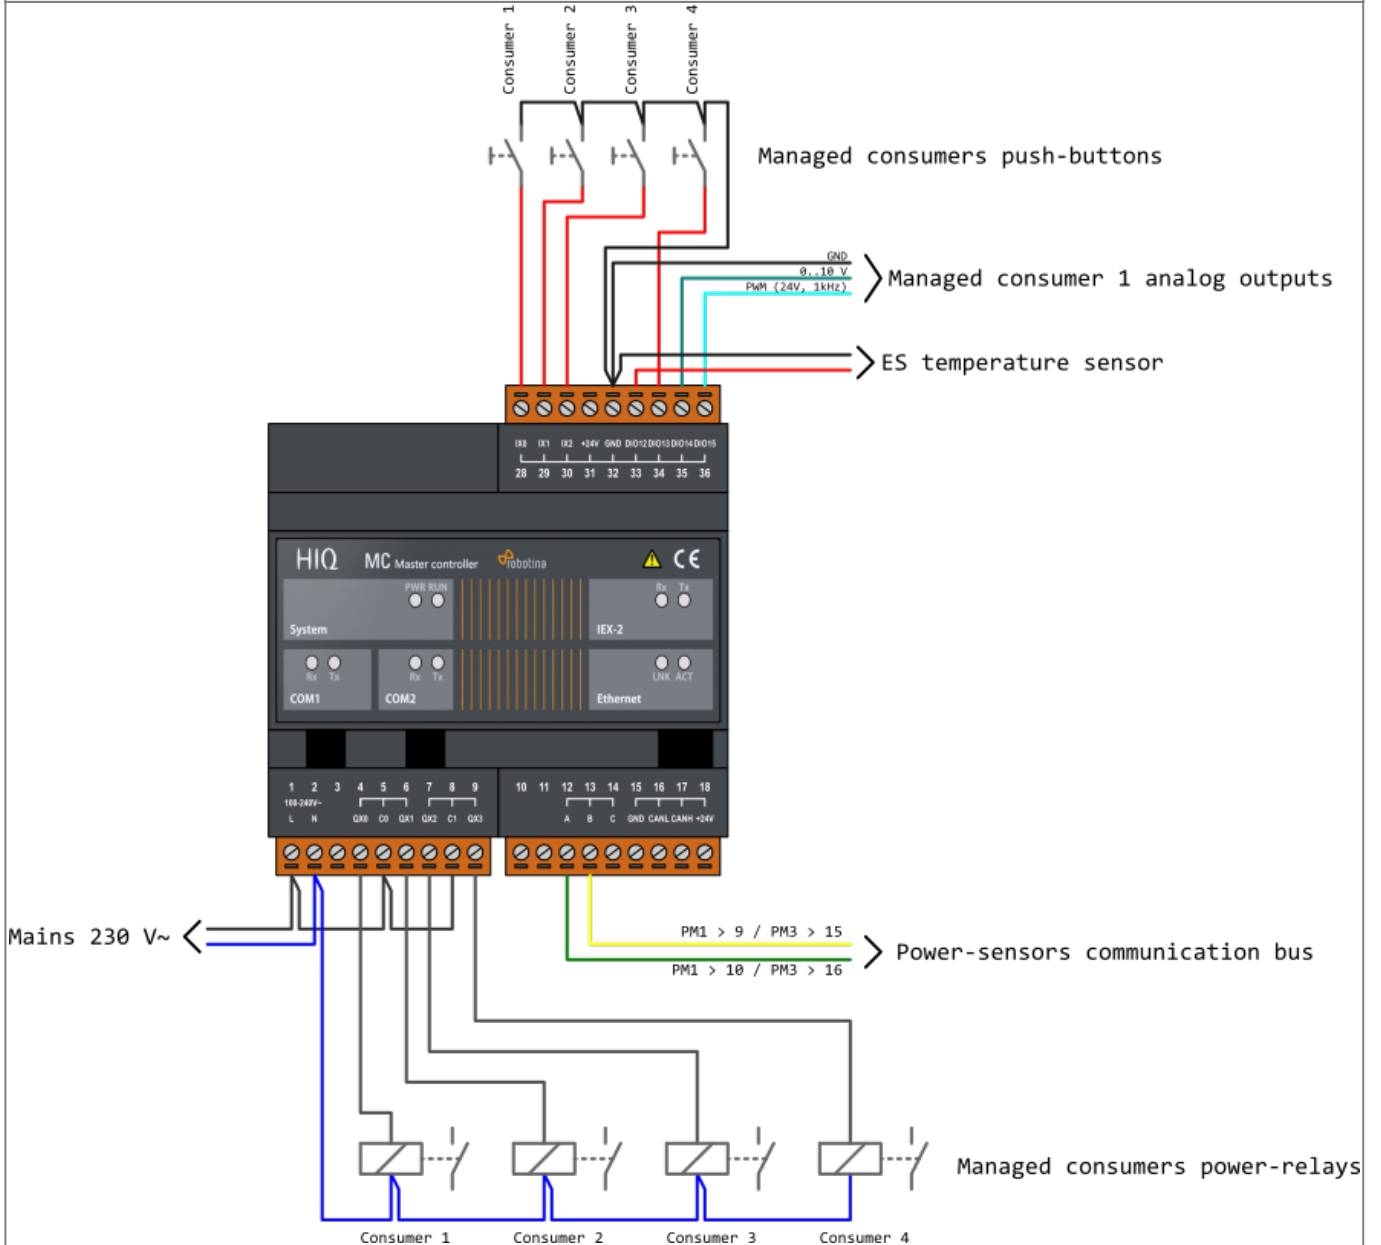

HEMS G2 wiring

MC-230

PM3-I-D

PM1-E-D

PM1-E-D-CT

PM3-E-D-CT

From: <http://wiki.hiq-universe.com/> -

Permanent link: http://wiki.hiq-universe.com/doku.php?id=en:hems:methods_resources:wiring&rev=1593690850