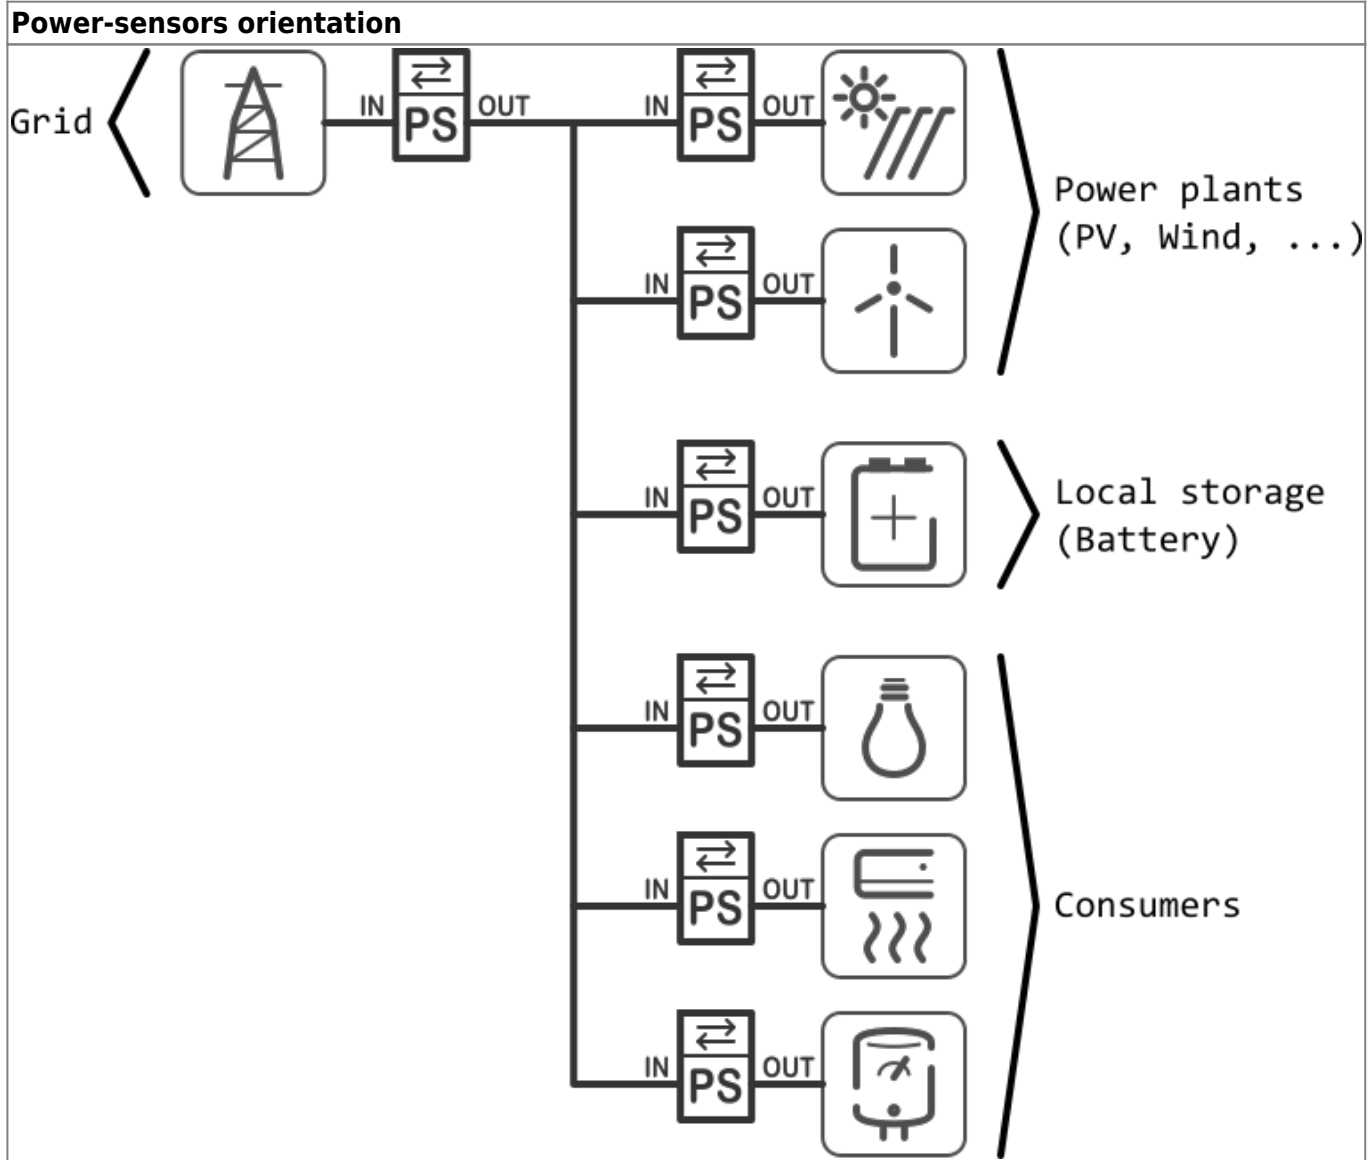

HEMS G2 wiring

MC-230

PM3-I-D

PM1-E-D

PM1-E-D-CT

PM3-E-D-CT

From: <http://wiki.hiq-universe.com/> -

Permanent link: http://wiki.hiq-universe.com/doku.php?id=en:hems:methods_resources:wiring&rev=1593690850