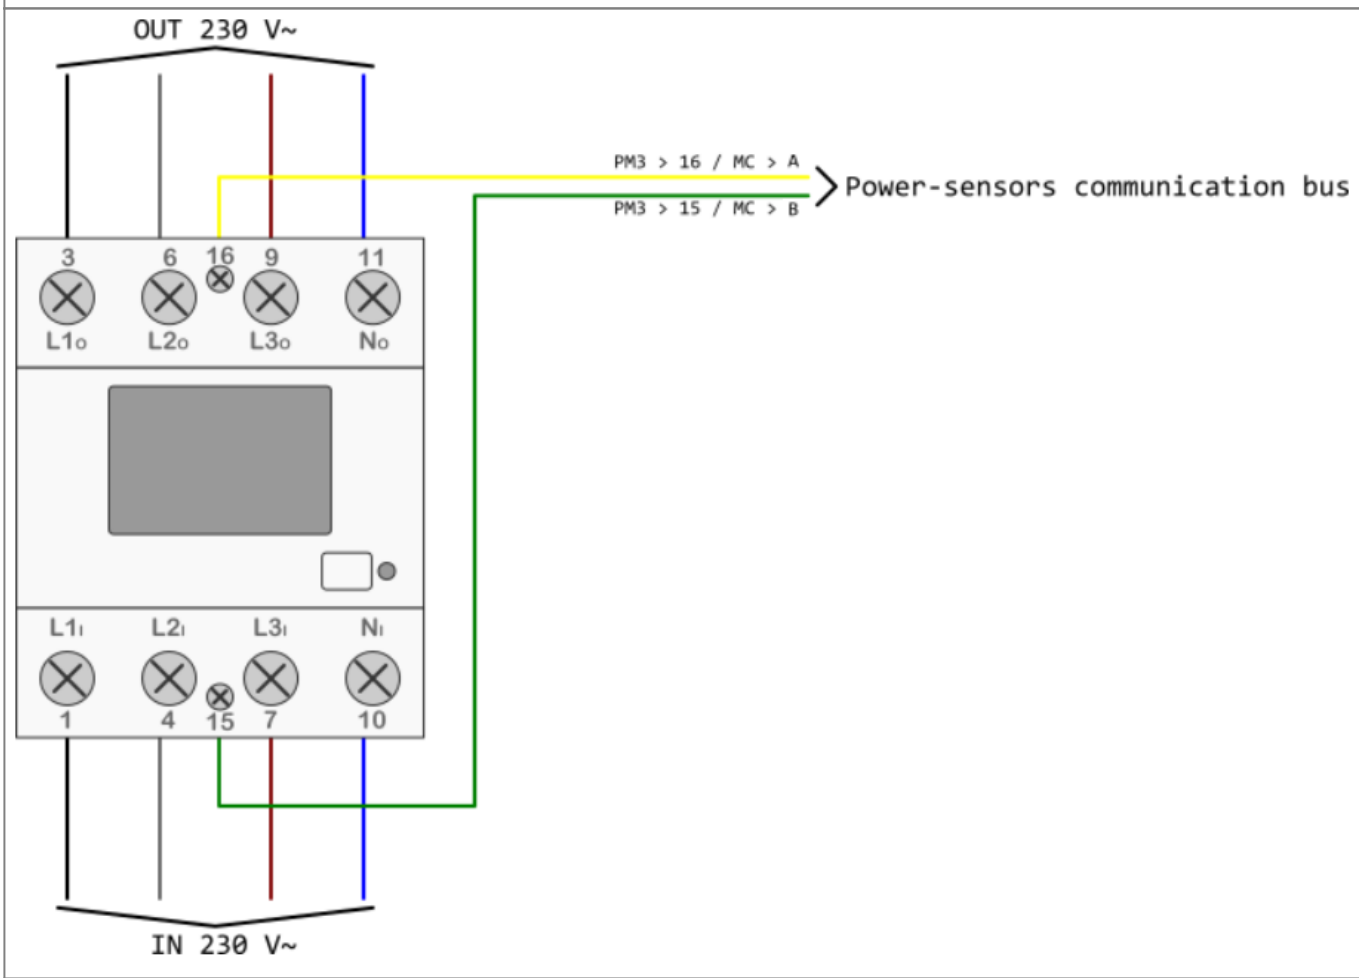

HEMS G2 wiring

MC-230

PM3-I-D

PM1-E-D

PM1-E-D-CT

PM3-E-D-CT

From: <http://wiki.hiq-universe.com/> -

Permanent link: http://wiki.hiq-universe.com/doku.php?id=en:hems:methods_resources:wiring&rev=1593690850