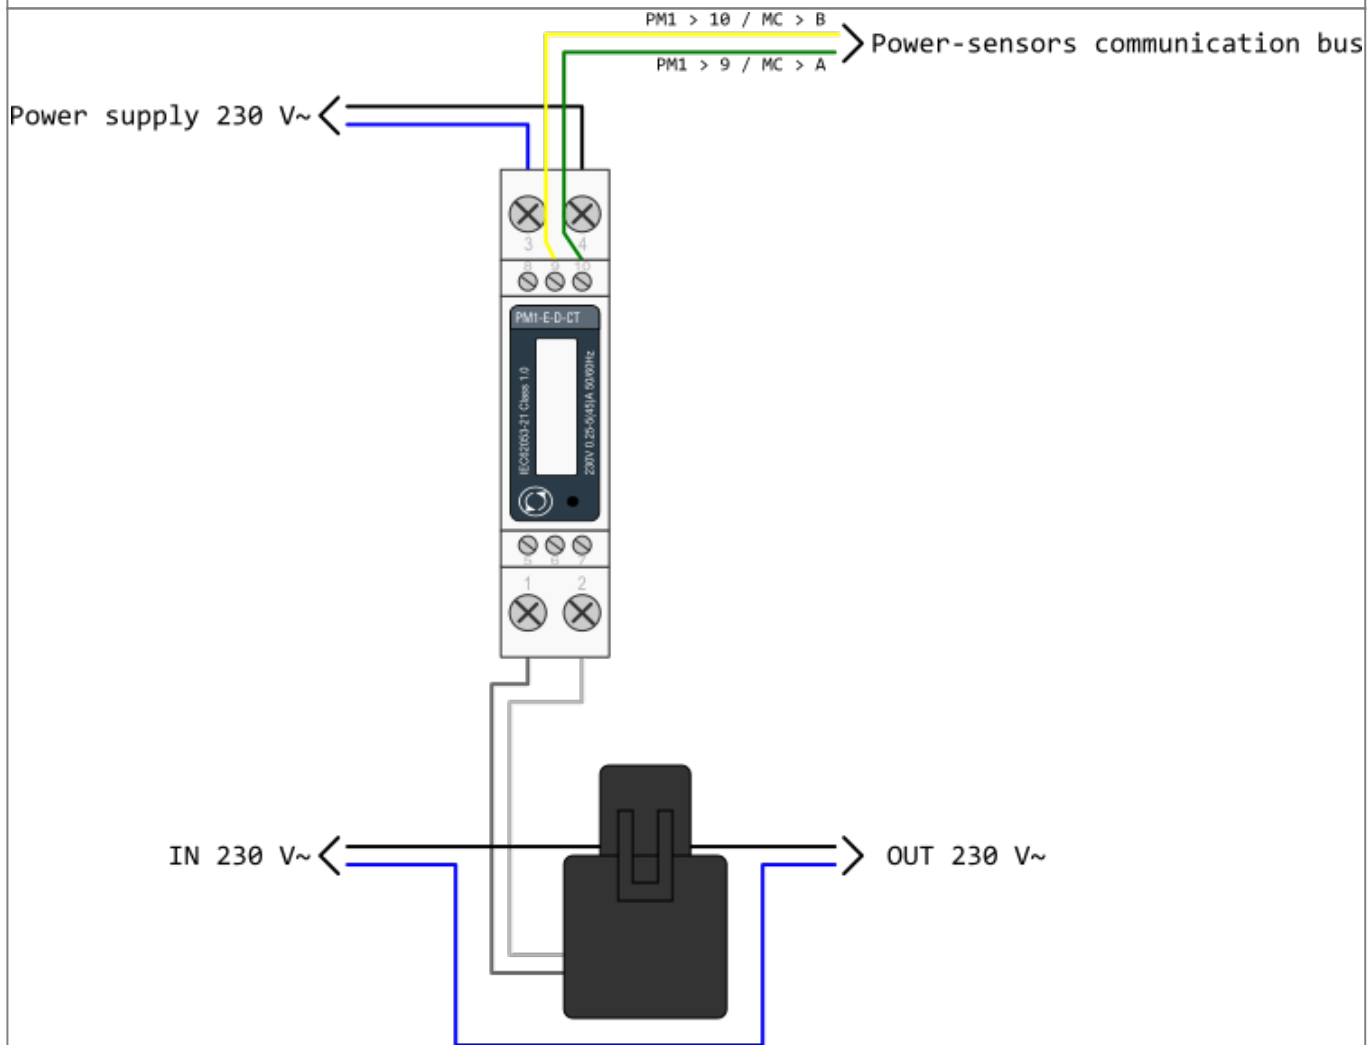

HEMS G2 wiring

MC-230

PM3-I-D

PM1-E-D

PM1-E-D-CT

PM3-E-D-CT

From: <http://wiki.hiq-universe.com/> -

Permanent link: http://wiki.hiq-universe.com/doku.php?id=en:hems:methods_resources:wiring&rev=1593690850