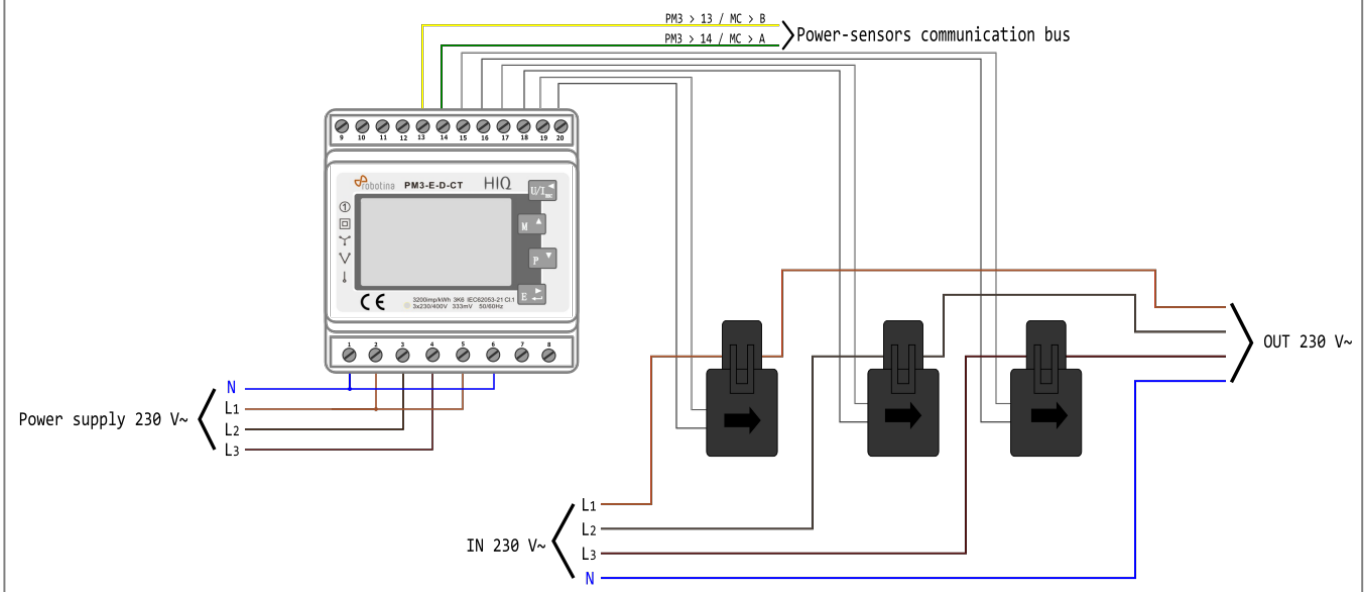

HEMS G2 wiring

MC-230

PM3-I-D

PM1-E-D

PM1-E-D-CT

PM3-E-D-CT

From: <http://wiki.hiq-universe.com/> -

Permanent link: http://wiki.hiq-universe.com/doku.php?id=en:hems:methods_resources:wiring&rev=1593690850