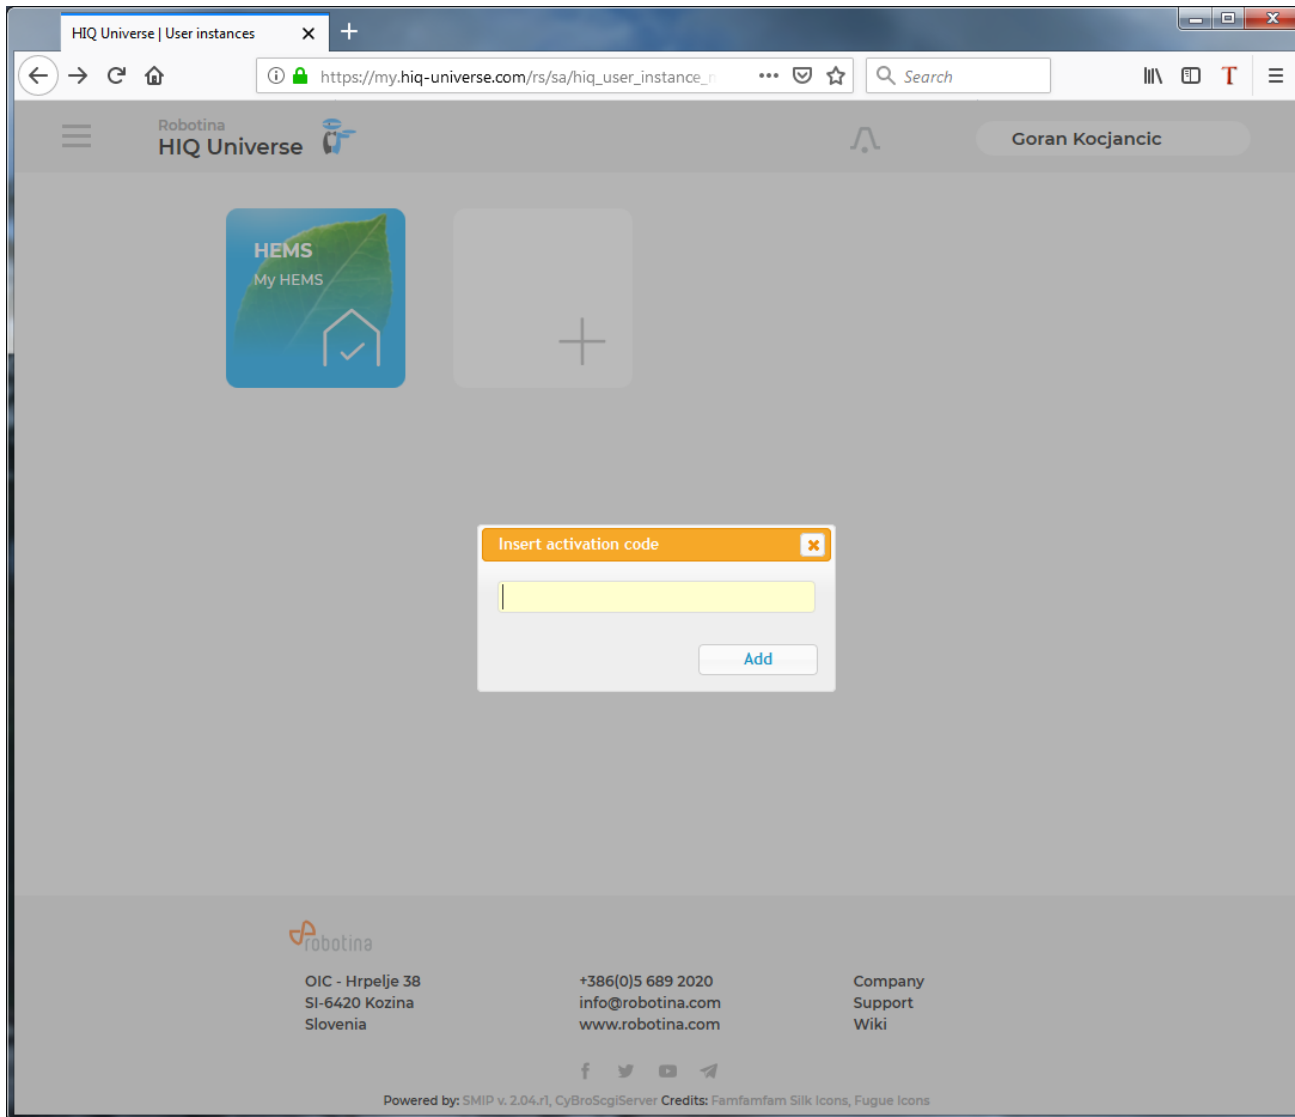

A confirmation link will be sent to your email address.

Proceed to ["HIQ Universe Log-in"](#) screen.

Reset forgotten password

In the appropriate field, enter email address.

Click on "I'm not a robot"

Click on "Reset password".

You will receive email with password reset link.

Enter new password and click on "Save new password".

Proceed to ["HIQ Universe Log-in"](#) screen.

Add HEMS controller

Enter HEMS activation code from “HEMS Quick Set-Up Guide” found in HEMS box.

HIQ Universe subscription dashboard

You will see tiles for all your subscribed HIQ Universe devices and services.

Go to [Main HEMS view](#) by clicking on HEMS tile or
add [new HEMS device](#) by clicking on blank tile with + sign.