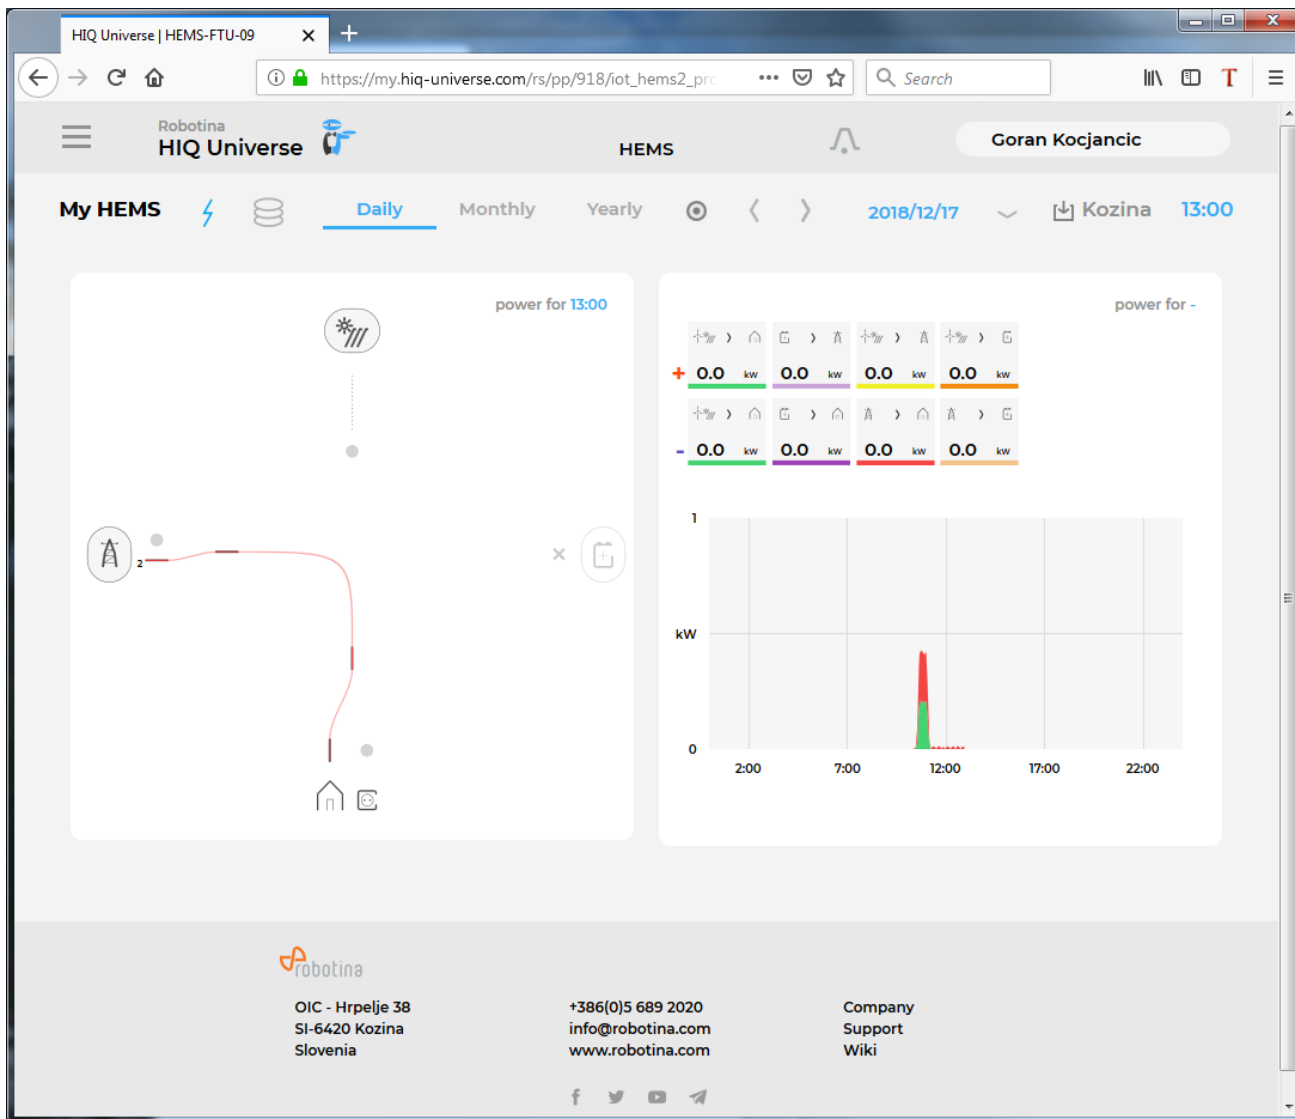

...

From: <http://wiki.hiq-universe.com/> -

Permanent link: <http://wiki.hiq-universe.com/doku.php?id=en:hems:universe&rev=1545049129>

Last update: **2018/12/17 12:18**