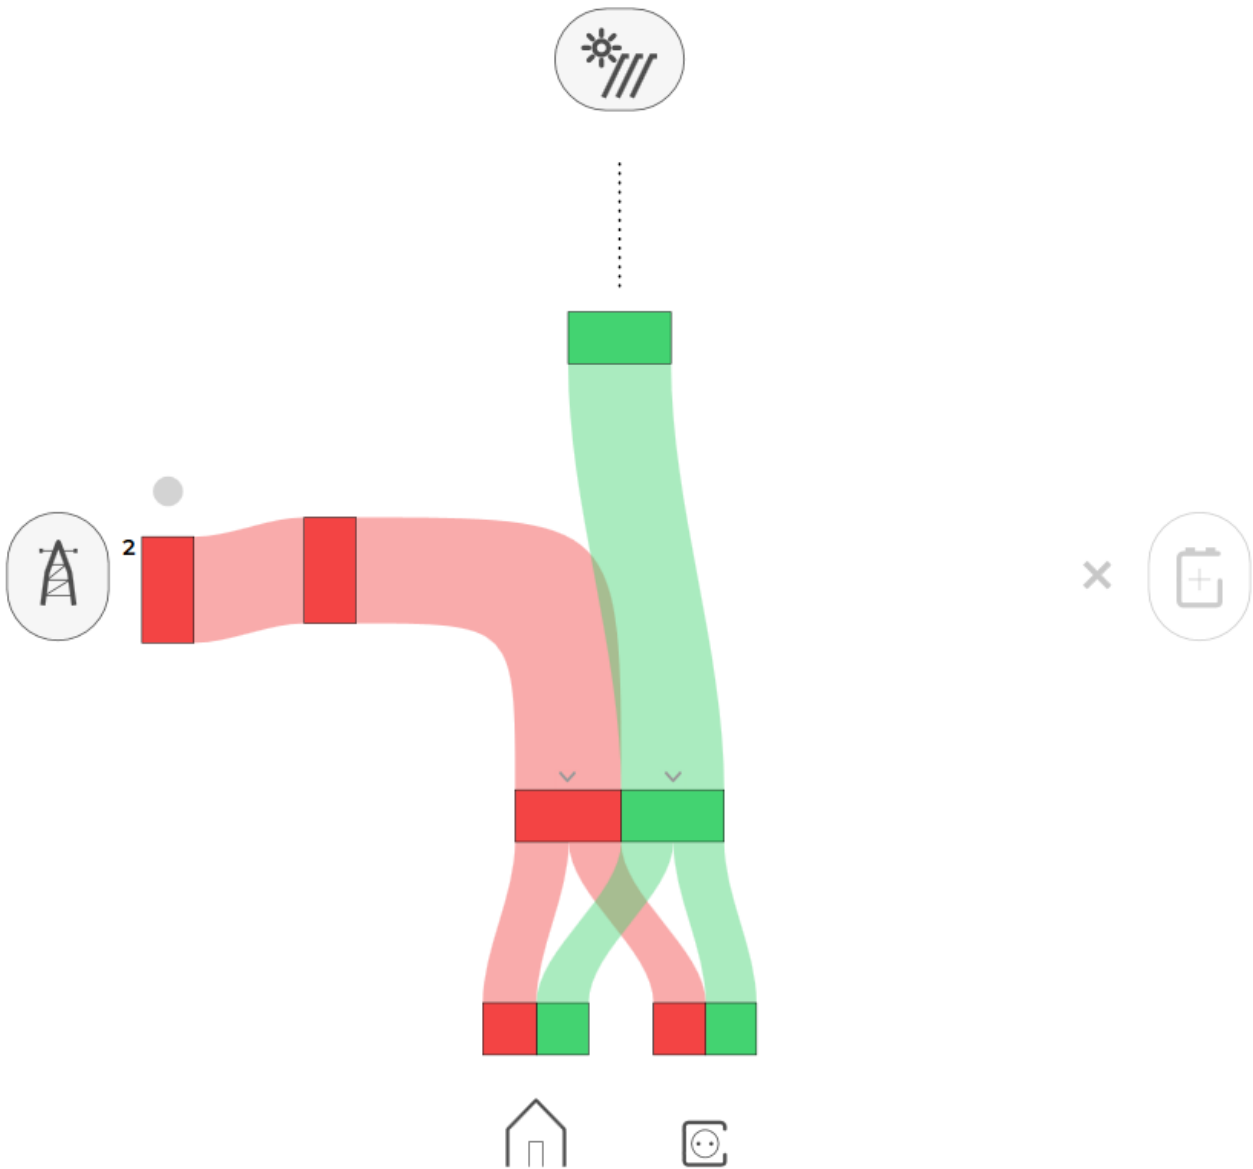

HIQ Universe subscription dashboard

You will see tiles for all your subscribed HIQ Universe devices and services.

Go to [Main HEMS view](#) by clicking on HEMS tile or
add [new HEMS device](#) by clicking on blank tile with + sign.

Main HEMS view

Main HEMS page consists of 3 sections:

- "Title and view selection row" at the top
- "Power flow chart" on left side
- "Power and energy time-plot" on right

Title and view selection row

...

Power flow chart

power for 13:27

...

Power and energy time-plot

...

From:
<http://wiki.hiq-universe.com/> -

Permanent link:
<http://wiki.hiq-universe.com/doku.php?id=en:hems:universe&rev=1545049751>

Last update: **2018/12/17 12:29**