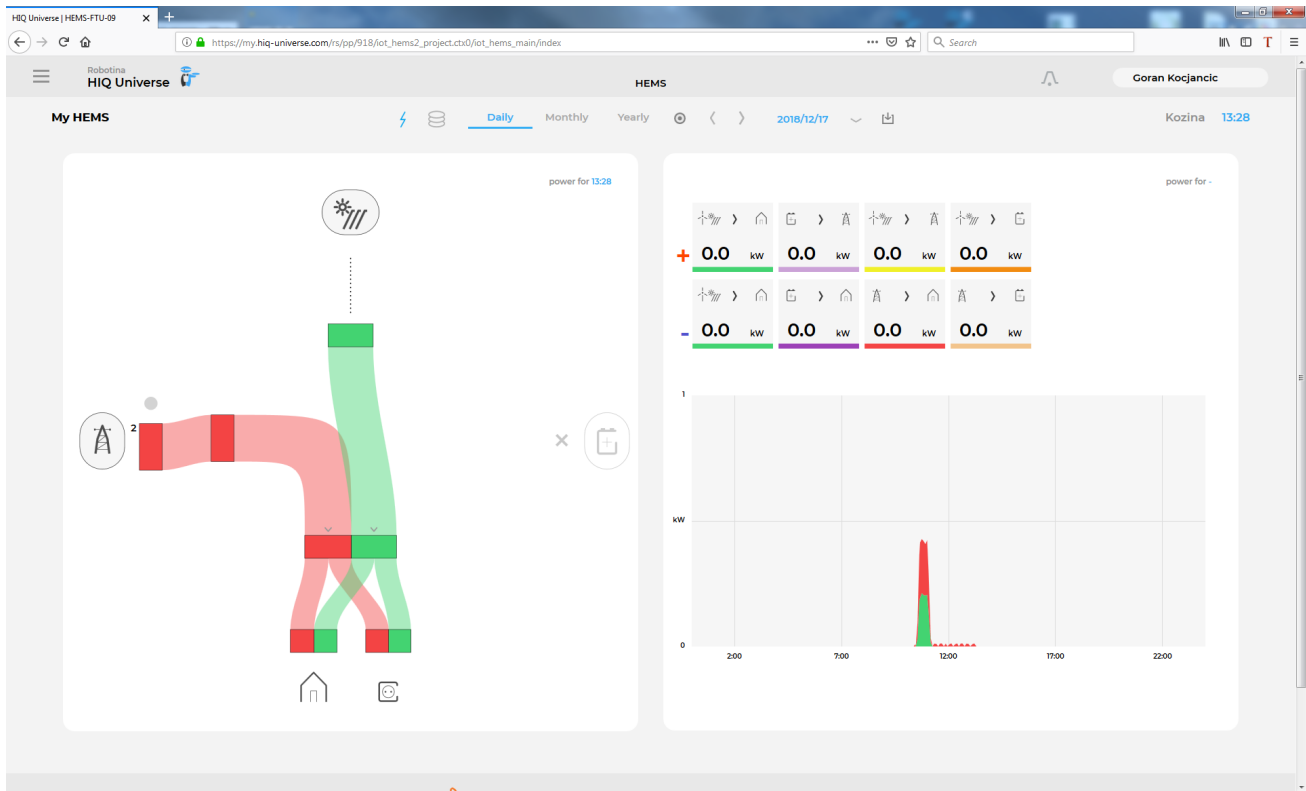

HIQ Universe subscription dashboard

You will see tiles for all your subscribed HIQ Universe devices and services.

Go to [Main HEMS view](#) by clicking on HEMS tile or
add [new HEMS device](#) by clicking on blank tile with + sign.

Main HEMS view

Main HEMS page consists of 3 sections:

- "Title and view selection row" at the top
- "Power flow chart" on left side
- "Power and energy time-plot" on right

Title and view selection row

...

Power flow chart

power for 13:27

...

Power and energy time-plot

...

From:
<http://wiki.hiq-universe.com/> -

Permanent link:
<http://wiki.hiq-universe.com/doku.php?id=en:hems:universe&rev=1545049751>

Last update: **2018/12/17 12:29**