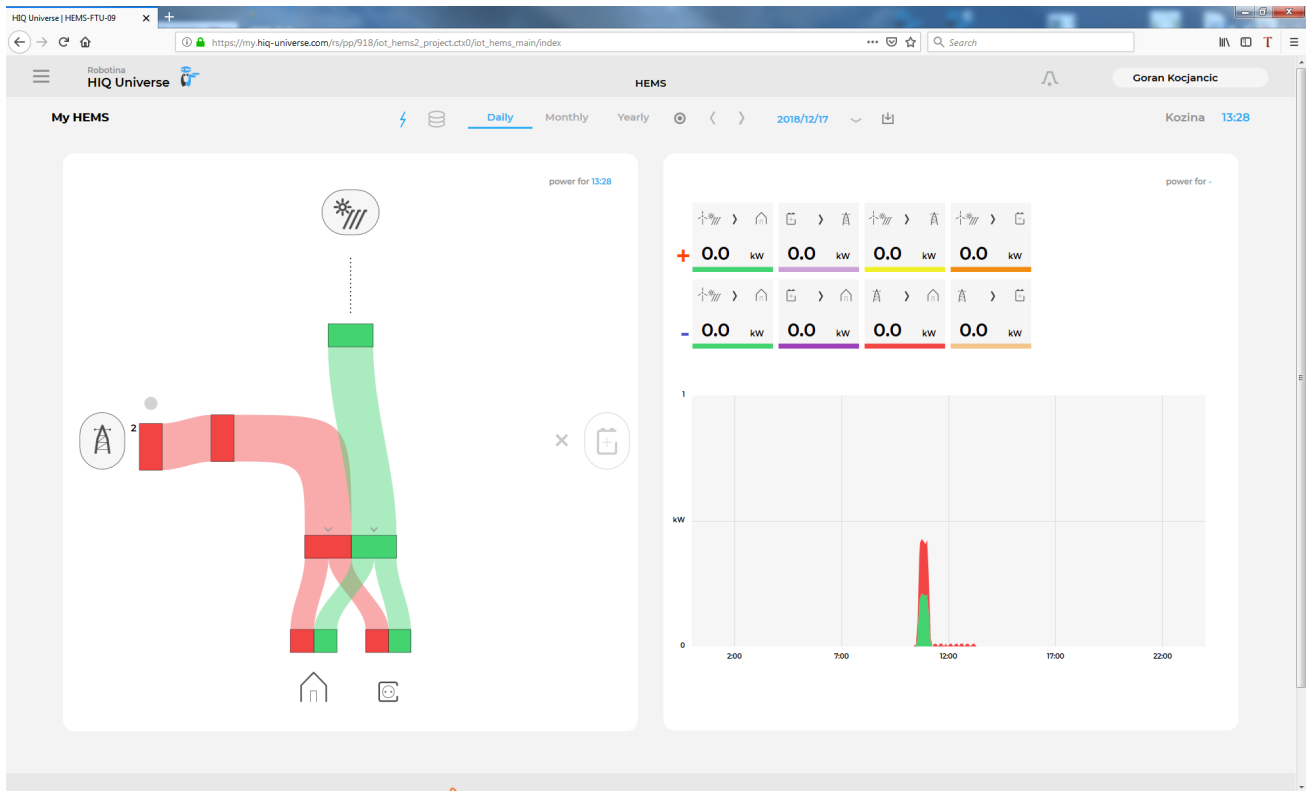

HIQ Universe subscription dashboard

You will see tiles for all your subscribed HIQ Universe devices and services.

Go to [Main HEMS view](#) by clicking on HEMS tile or
add [new HEMS device](#) by clicking on blank tile with + sign.

Main HEMS view

Main HEMS page consists of 3 sections:

- "Title and view selection row" at the top
- "Power flow chart" on left side
- "Power and energy time-plot" on right

Title and view selection row

...

Power flow chart

power for 13:27

...

Power and energy time-plot

...

From: <https://wiki.hiq-universe.com/> -

Permanent link: <https://wiki.hiq-universe.com/doku.php?id=en:hems:universe&rev=1545049751>

Last update: **2018/12/17 12:29**