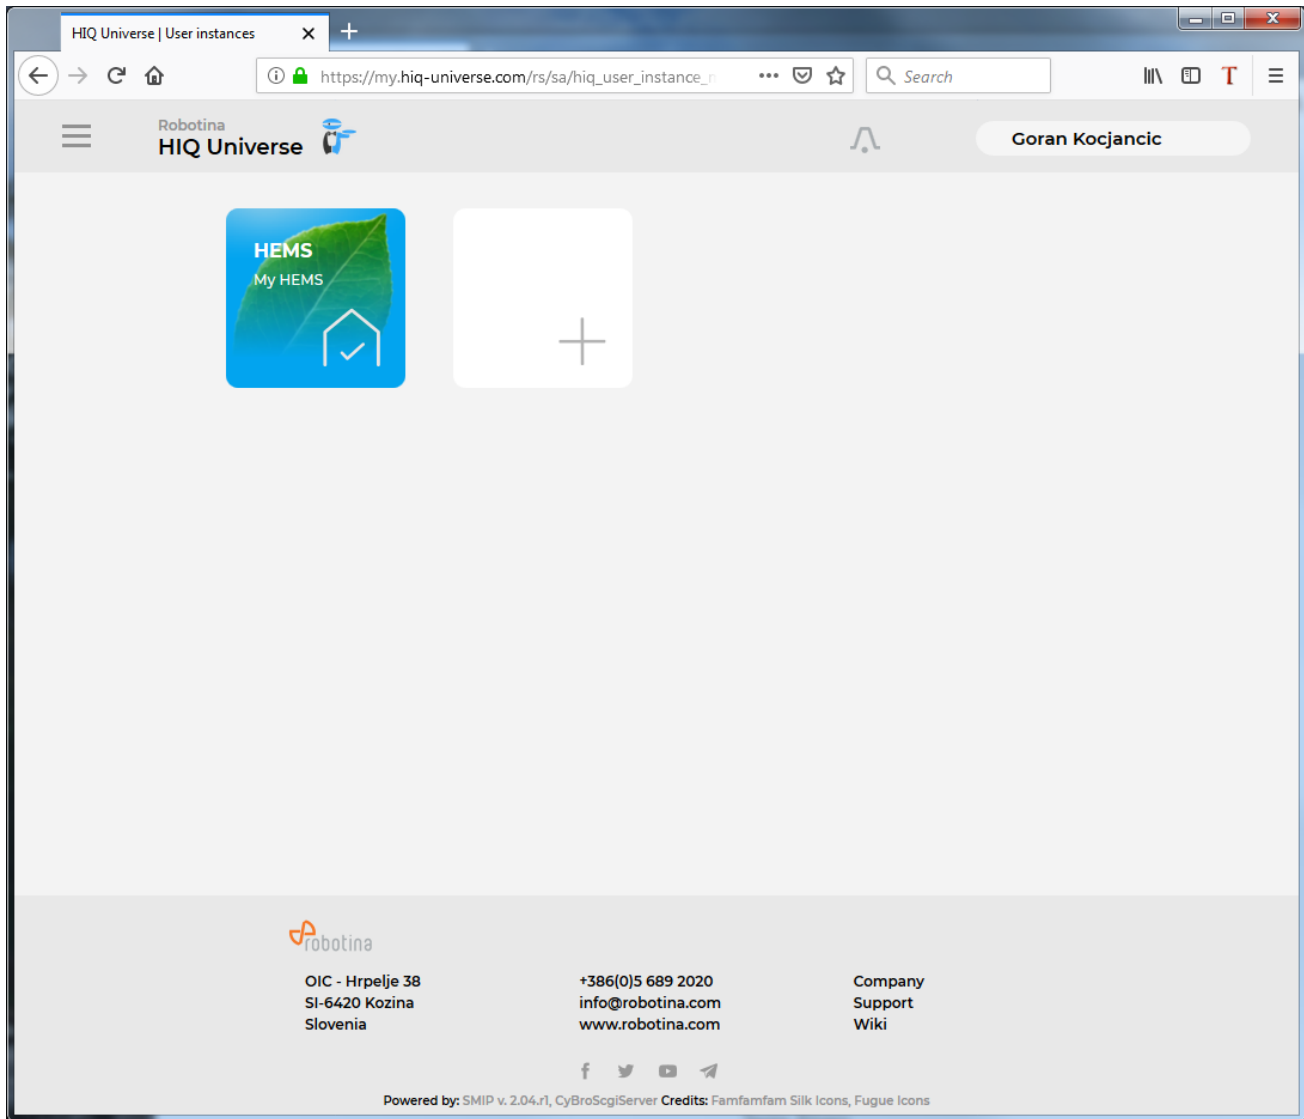

A confirmation link will be sent to your email address.

Proceed to ["HIQ Universe Log-in"](#) screen.

Reset forgotten password

The screenshot shows a web browser window with the title "HIQ Universe | Reset password". The address bar displays the URL "https://my.hiq-universe.com/rs/sa/resetpassword/inde". The page content includes a blue robot icon, the heading "Reset password", a text input field labeled "Email address", a checkbox labeled "Nisem robot." next to a reCAPTCHA logo, a blue "Reset password" button, and a link "Create your account". At the bottom, there is a link for "Terms, Privacy".

In the appropriate field, enter email address.

Click on "I'm not a robot"

Click on "Reset password".

You will receive email with password reset link.

Enter new password and click on "Save new password".

Proceed to ["HIQ Universe Log-in"](#) screen.

Add HEMS controller

Enter HEMS activation code from “HEMS Quick Set-Up Guide” found in HEMS box.

A screenshot of the HIQ Universe registration form. The form has a blue header with 'HIQ UNIVERSE' and the URL 'https://my.hiq-universe.com'. Below the header are three input fields labeled 'user name', 'email', and 'password'. At the bottom of the form, there is a white box with a grey border containing the text 'ACTIVATION CODE' and the code 'SN-0012345A-85212FC25-685D-BEBE'.

HIQ Universe subscription dashboard

You will see tiles for all your subscribed HIQ Universe devices and services.

Go to [Main HEMS view](#) by clicking on HEMS tile or
add [new HEMS device](#) by clicking on blank tile with + sign.