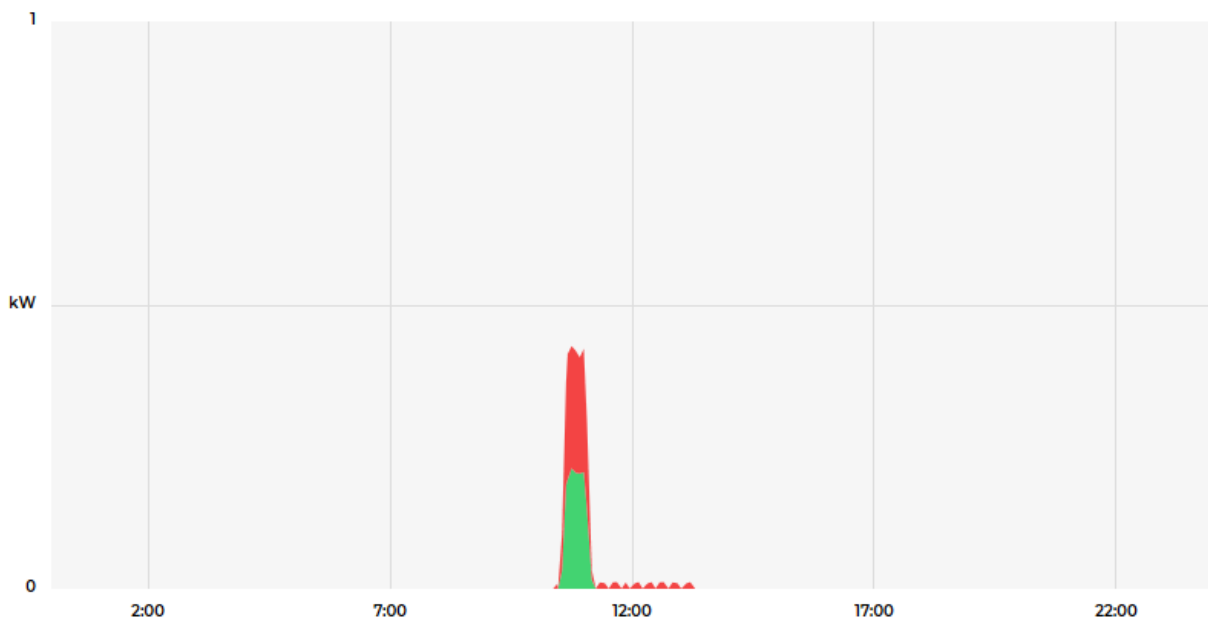

### Main HEMS view

Main HEMS page consists of 3 sections:

- "Title and view selection row" at the top
- "Power flow chart" on left side
- "Power and energy time-plot" on right

### Title and view selection row

...

### Power flow chart

power for 13:27

...

### Power and energy time-plot

power for -

...

From:  
<http://wiki.hiq-universe.com/> -

Permanent link:  
<http://wiki.hiq-universe.com/doku.php?id=en:hems:universe&rev=1545049782>

Last update: **2018/12/17 12:29**