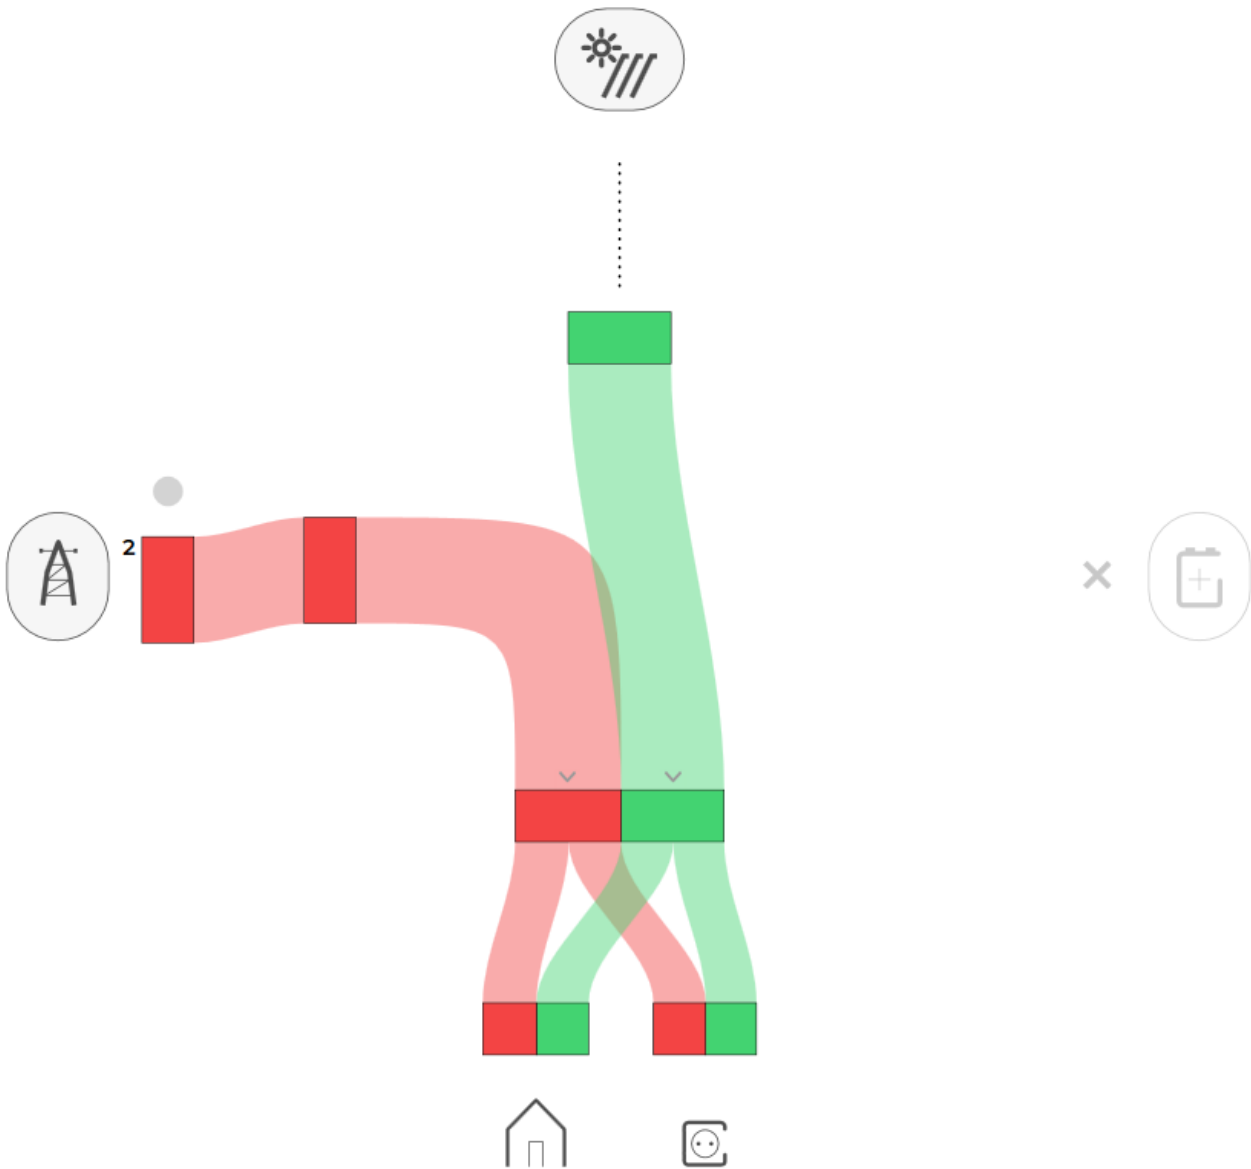

## HIQ Universe subscription dashboard

You will see tiles for all your subscribed HIQ Universe devices and services.

Go to [Main HEMS view](#) by clicking on HEMS tile or  
add [new HEMS device](#) by clicking on blank tile with + sign.

### Main HEMS view

Main HEMS page consists of 3 sections:

- "Title and view selection row" at the top
- "Power flow chart" on left side
- "Power and energy time-plot" on right

### Title and view selection row

...

### Power flow chart

power for 13:27

...