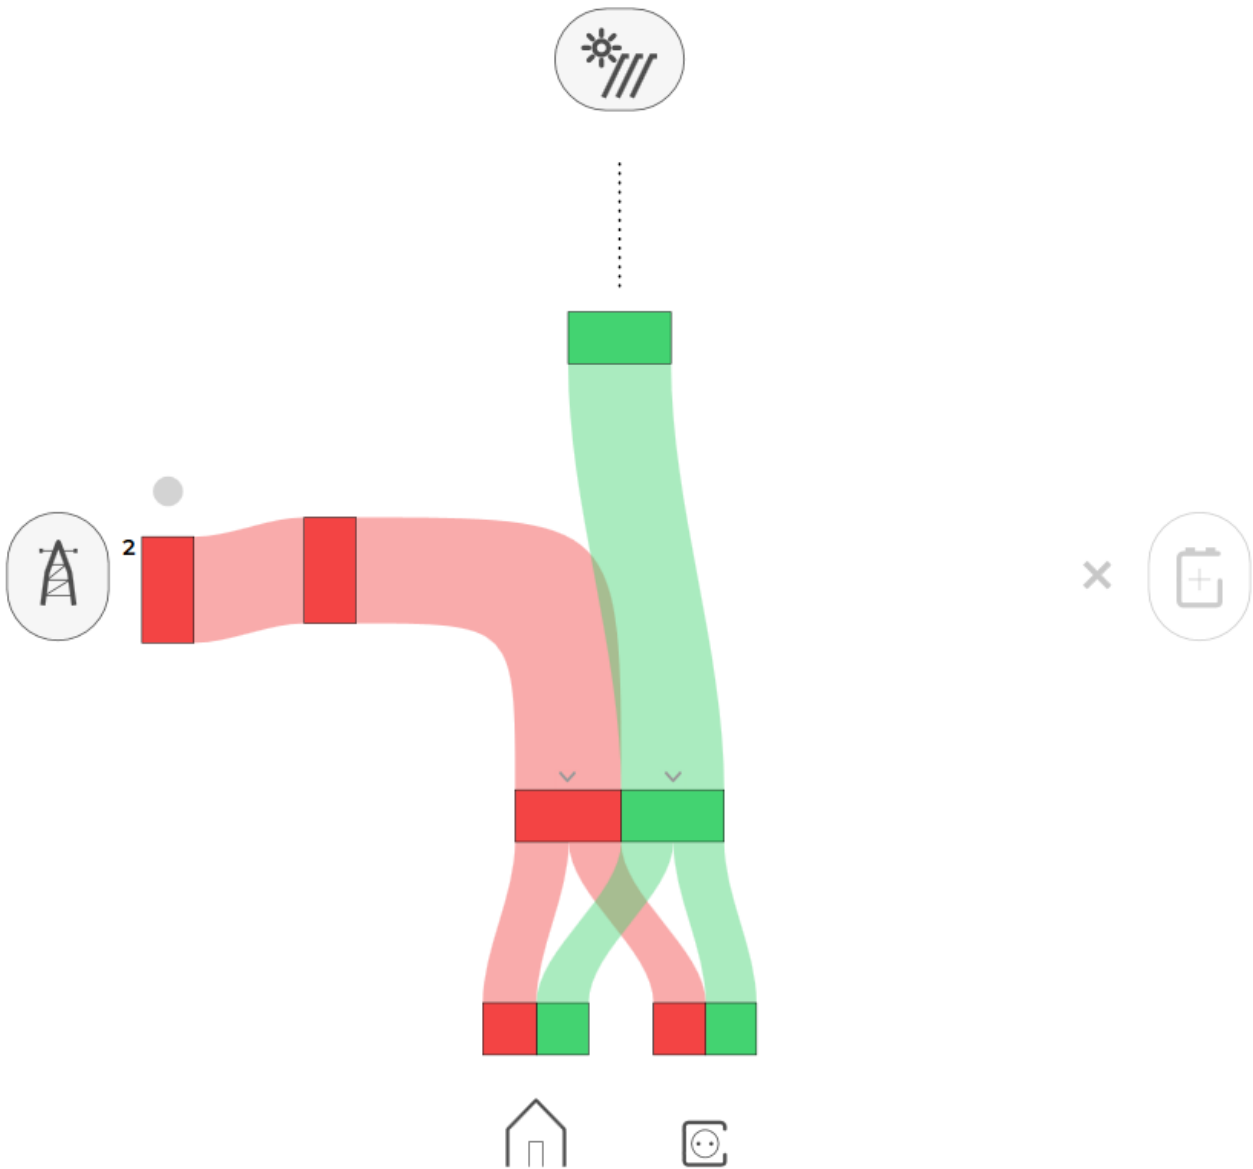

HIQ Universe subscription dashboard

You will see tiles for all your subscribed HIQ Universe devices and services.

Go to [Main HEMS view](#) by clicking on HEMS tile or
add [new HEMS device](#) by clicking on blank tile with + sign.

Main HEMS view

Main HEMS page consists of 3 sections:

- "Title and view selection row" at the top
- "Power flow chart" on left side
- "Power and energy time-plot" on right

Title and view selection row

...

Power flow chart

power for 13:27

...

Power and energy time-plot

power for -

...

From:
<http://wiki.hiq-universe.com/> -

Permanent link:
<http://wiki.hiq-universe.com/doku.php?id=en:hems:universe&rev=1545049782>