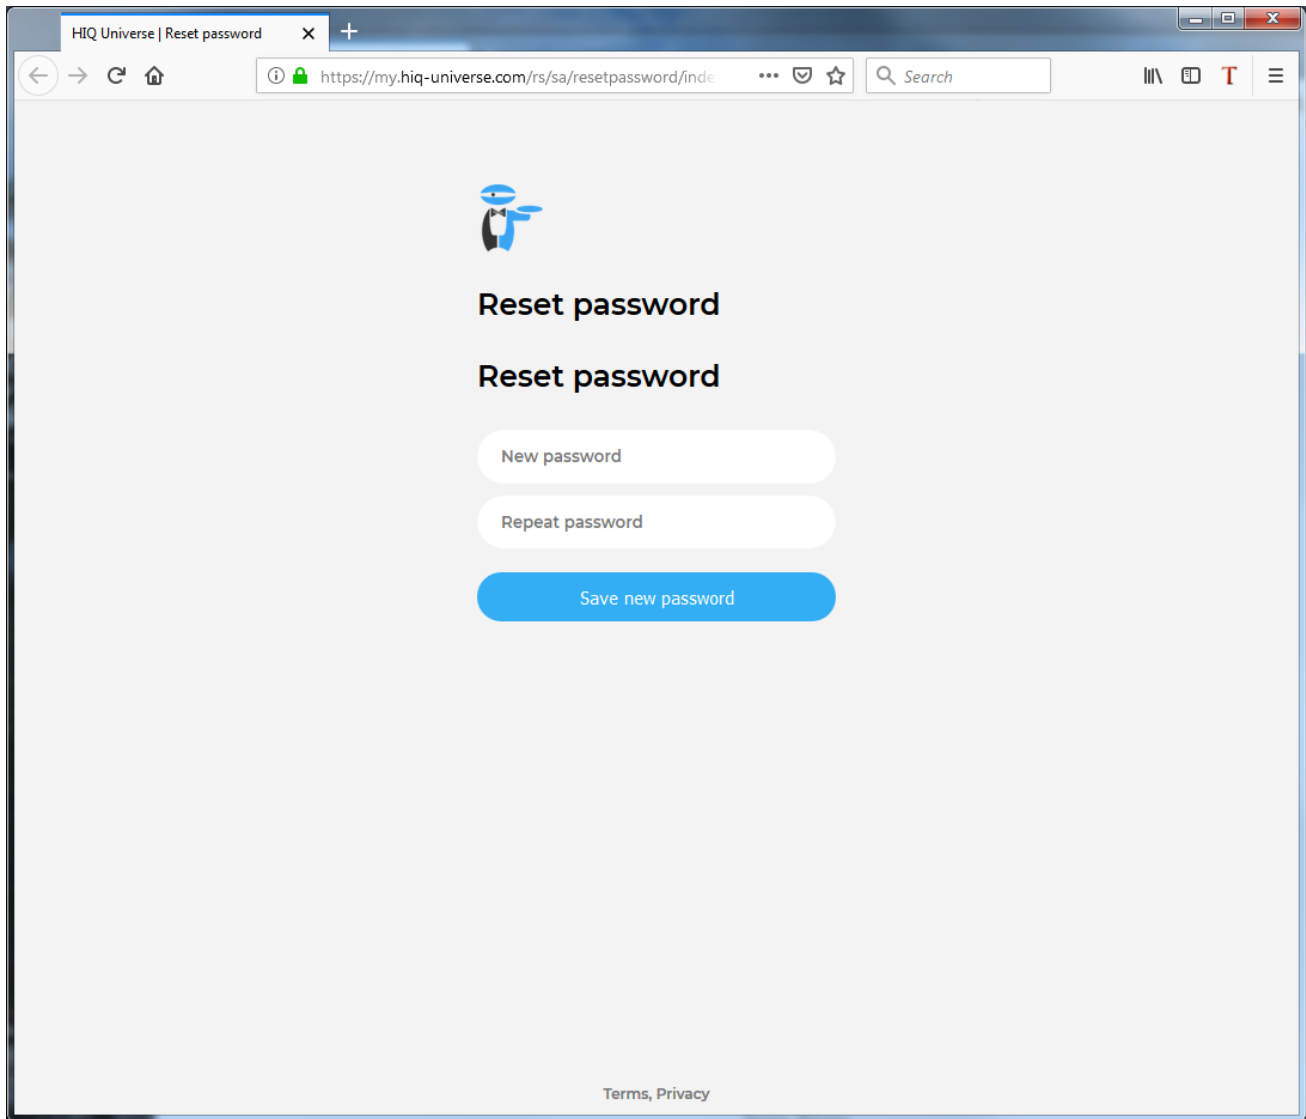

Enter new password and click on "Save new password".

Proceed to ["HIQ Universe Log-in"](#) screen.

Add HEMS controller