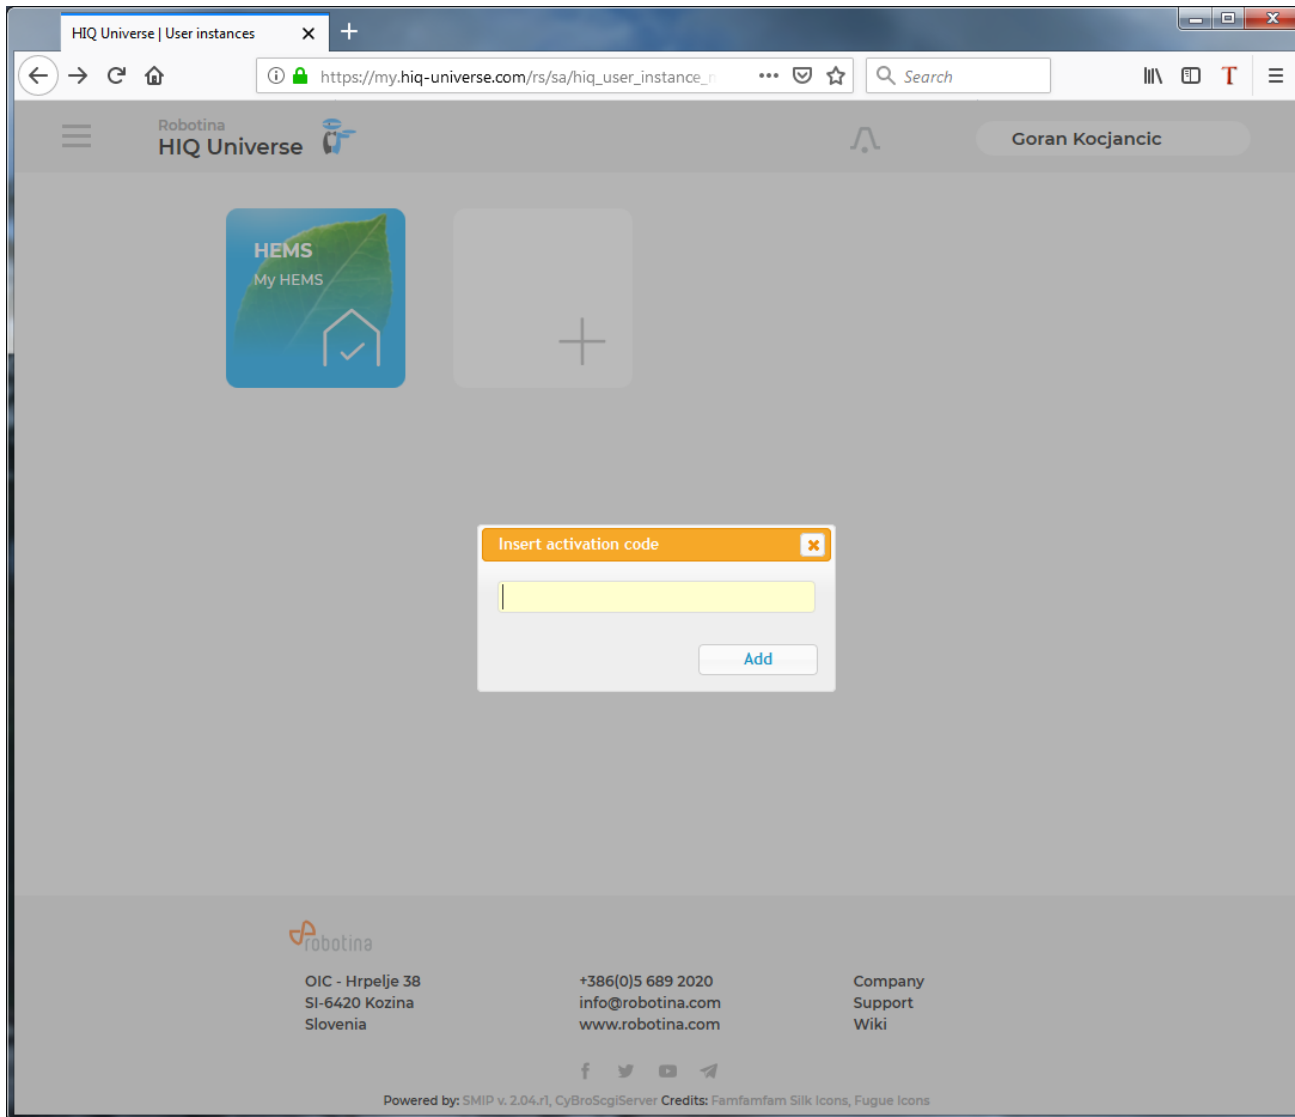

A confirmation link will be sent to your email address.

Proceed to ["HIQ Universe Log-in"](#) screen.

Reset forgotten password

The screenshot shows a web browser window with the title "HIQ Universe | Reset password". The address bar displays the URL "https://my.hiq-universe.com/rs/sa/resetpassword/inde". The page content includes a blue robot icon, the heading "Reset password", a text input field labeled "Email address", a checkbox labeled "Nisem robot." next to a reCAPTCHA logo, a blue "Reset password" button, and a link "Create your account". At the bottom, there is a link for "Terms, Privacy".

In the appropriate field, enter email address.

Click on "I'm not a robot"

Click on "Reset password".

You will receive email with password reset link.

Enter new password and click on "Save new password".

Proceed to ["HIQ Universe Log-in"](#) screen.

Add HEMS controller

Enter HEMS activation code from “HEMS Quick Set-Up Guide” found in HEMS box.

A screenshot of the HIQ Universe registration form. The form has a blue header with 'HIQ UNIVERSE' and the URL 'https://my.hiq-universe.com'. Below the header are three input fields labeled 'user name', 'email', and 'password'. At the bottom of the form, there is a white box with a grey border containing the text 'ACTIVATION CODE' and the code 'SN-0012345A-85212FC25-685D-BEBE'.

HIQ Universe subscription dashboard

You will see tiles for all your subscribed HIQ Universe devices and services.

Go to [Main HEMS view](#) by clicking on HEMS tile or
add [new HEMS device](#) by clicking on blank tile with + sign.