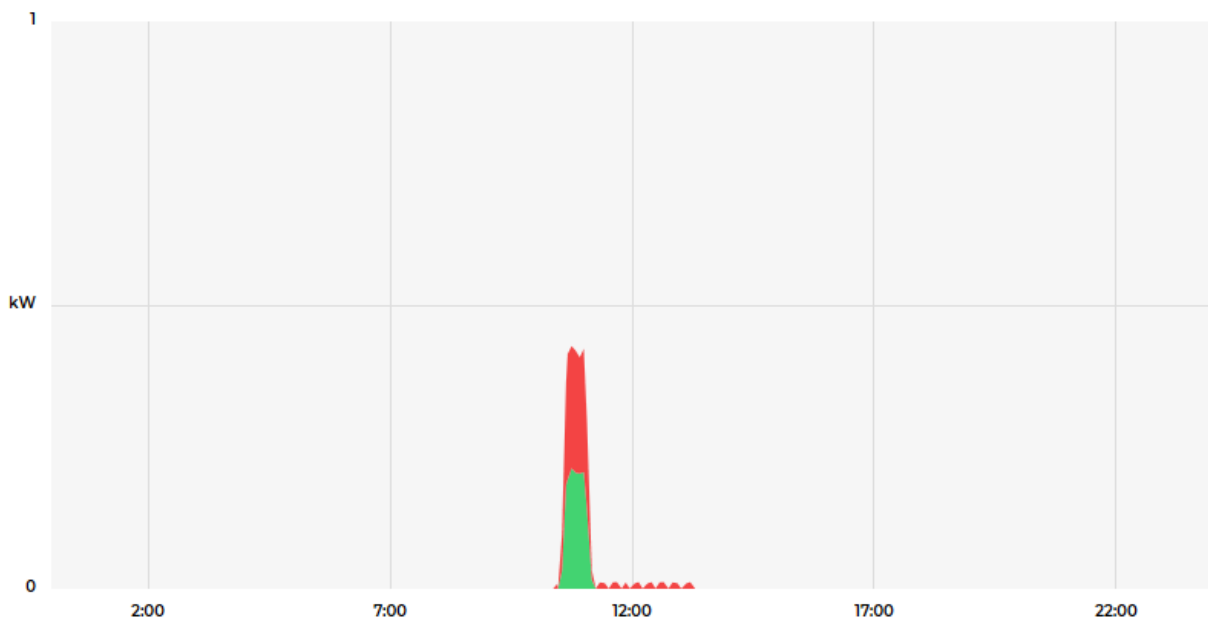

Main HEMS view

Main HEMS page consists of 3 sections:

- "Title and view selection row" at the top
- "Power flow chart" on left side
- "Power and energy time-plot" on right

Title and view selection row

...

Power flow chart

power for 13:27

...

Power and energy time-plot

power for -

...

From:
<http://wiki.hiq-universe.com/> -

Permanent link:
<http://wiki.hiq-universe.com/doku.php?id=en:hems:universe&rev=1545049782>