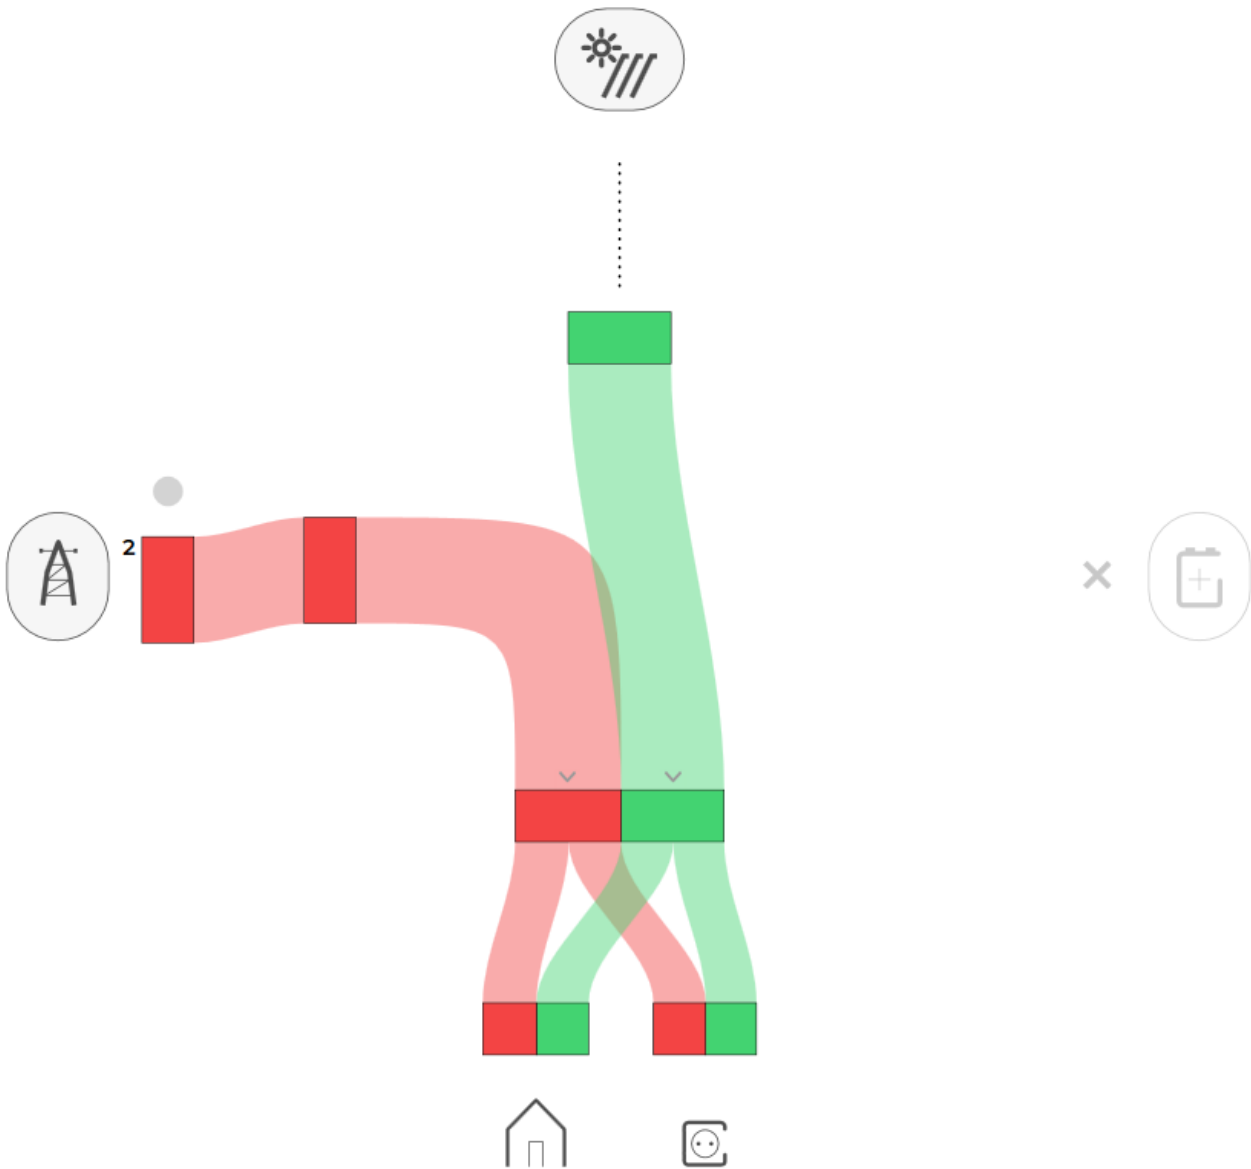

HIQ Universe subscription dashboard

You will see tiles for all your subscribed HIQ Universe devices and services.

Go to [Main HEMS view](#) by clicking on HEMS tile or
add [new HEMS device](#) by clicking on blank tile with + sign.

Main HEMS view

Main HEMS page consists of 3 sections:

- "Title and view selection row" at the top
- "Power flow chart" on left side
- "Power and energy time-plot" on right

Title and view selection row

...

Power flow chart

power for 13:27

...

Power and energy time-plot

power for 10:55

...

From:
<http://wiki.hiq-universe.com/> -

Permanent link:
<http://wiki.hiq-universe.com/doku.php?id=en:hems:universe&rev=1545049831>