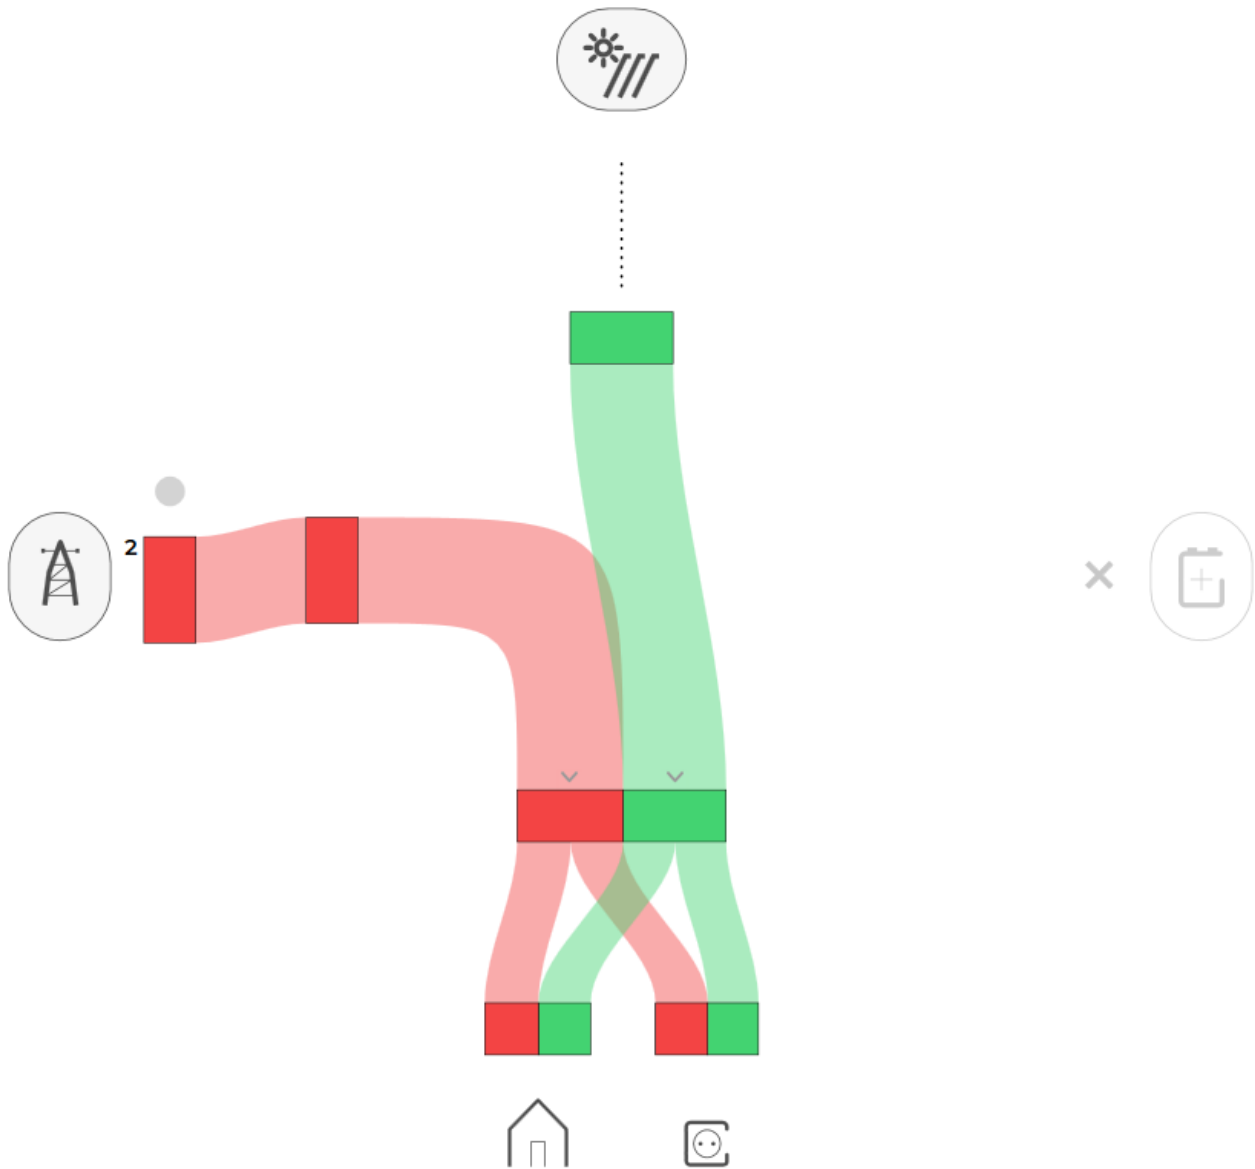

Enter HEMS activation code from “HEMS Quick Set-Up Guide” found in HEMS box.

HIQ Universe subscription dashboard

You will see tiles for all your subscribed HIQ Universe devices and services.

Go to [Main HEMS view](#) by clicking on HEMS tile or
add [new HEMS device](#) by clicking on blank tile with + sign.

Main HEMS view

Main HEMS page consists of 3 sections:

- "Title and view selection row" at the top
- "Power flow chart" on left side
- "Power and energy time-plot" on right

Title and view selection row

...

Power flow chart

power for 13:27

...

Power and energy time-plot

power for 10:55

...

From:
<http://wiki.hiq-universe.com/> -

Permanent link:
<http://wiki.hiq-universe.com/doku.php?id=en:hems:universe&rev=1545049831>