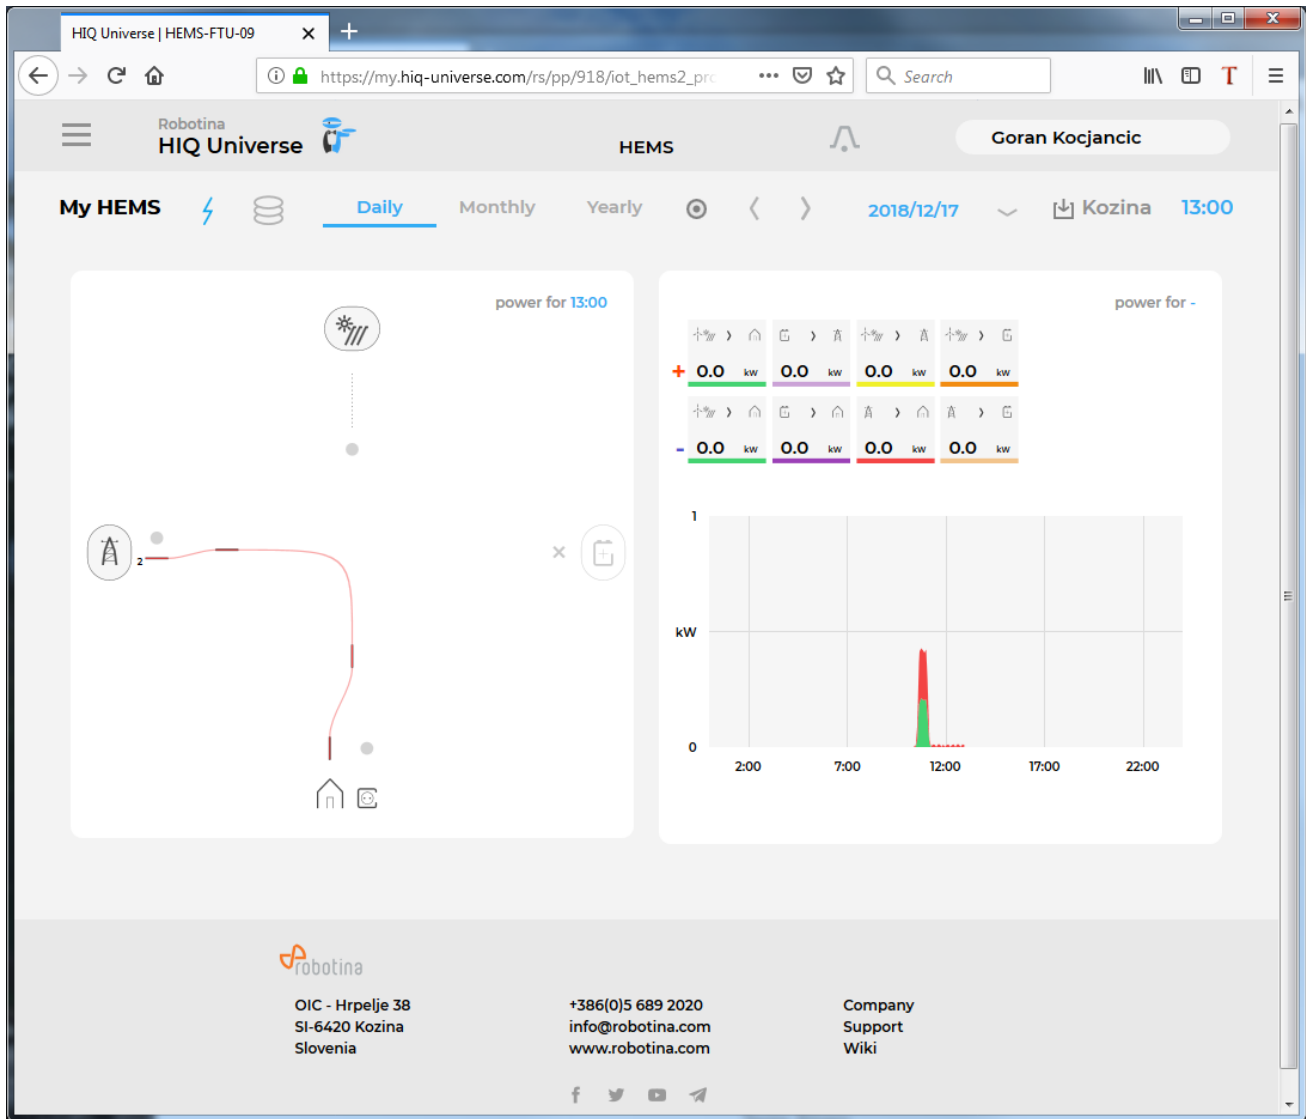

Enter HEMS activation code from “HEMS Quick Set-Up Guide” found in HEMS box.

HIQ Universe subscription dashboard

You will see tiles for all your subscribed HIQ Universe devices and services.

Go to [Main HEMS view](#) by clicking on HEMS tile or
add [new HEMS device](#) by clicking on blank tile with + sign.

Main HEMS view

Main HEMS page consists of 3 sections:

- "Title and view selection row" at the top
- "Power flow chart" on left side
- "Power and energy time-plot" on right

Title and view selection row

...

Power flow chart

power for 13:27

...

Power and energy time-plot

power for 10:55

...

From:
<http://wiki.hiq-universe.com/> -

Permanent link:
<http://wiki.hiq-universe.com/doku.php?id=en:hems:universe&rev=1545049831>