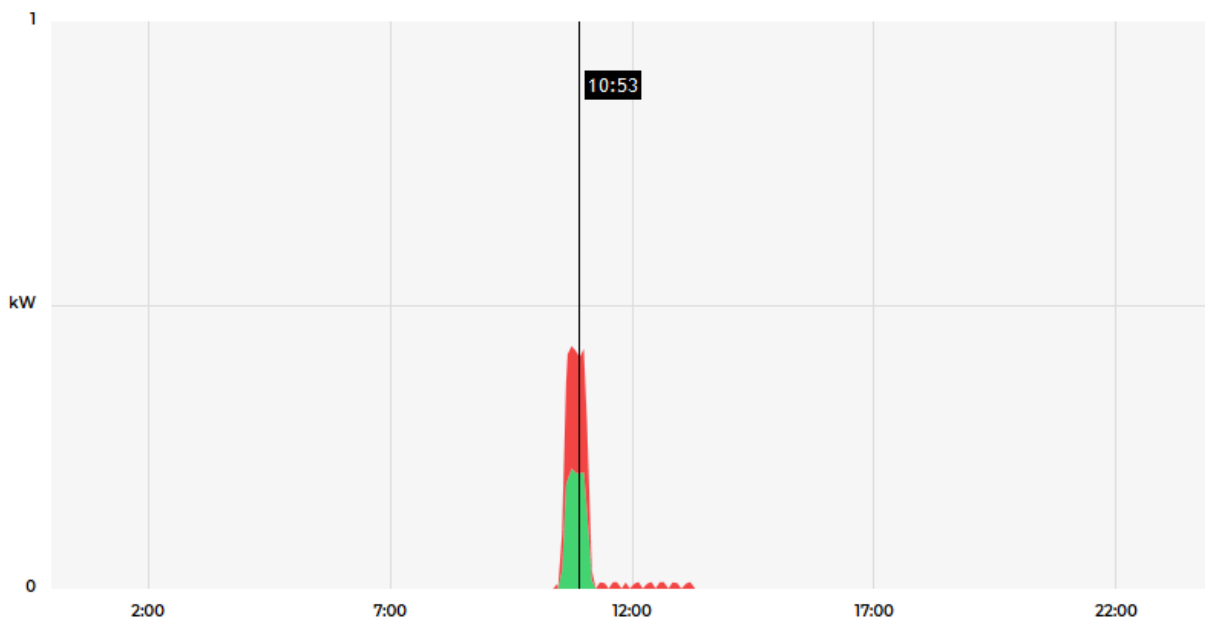

Main HEMS view

Main HEMS page consists of 3 sections:

- "Title and view selection row" at the top
- "Power flow chart" on left side
- "Power and energy time-plot" on right

Title and view selection row

...

Power flow chart

power for 13:27

...

Power and energy time-plot

power for 10:55

...

From:
<http://wiki.hiq-universe.com/> -

Permanent link:
<http://wiki.hiq-universe.com/doku.php?id=en:hems:universe&rev=1545049831>