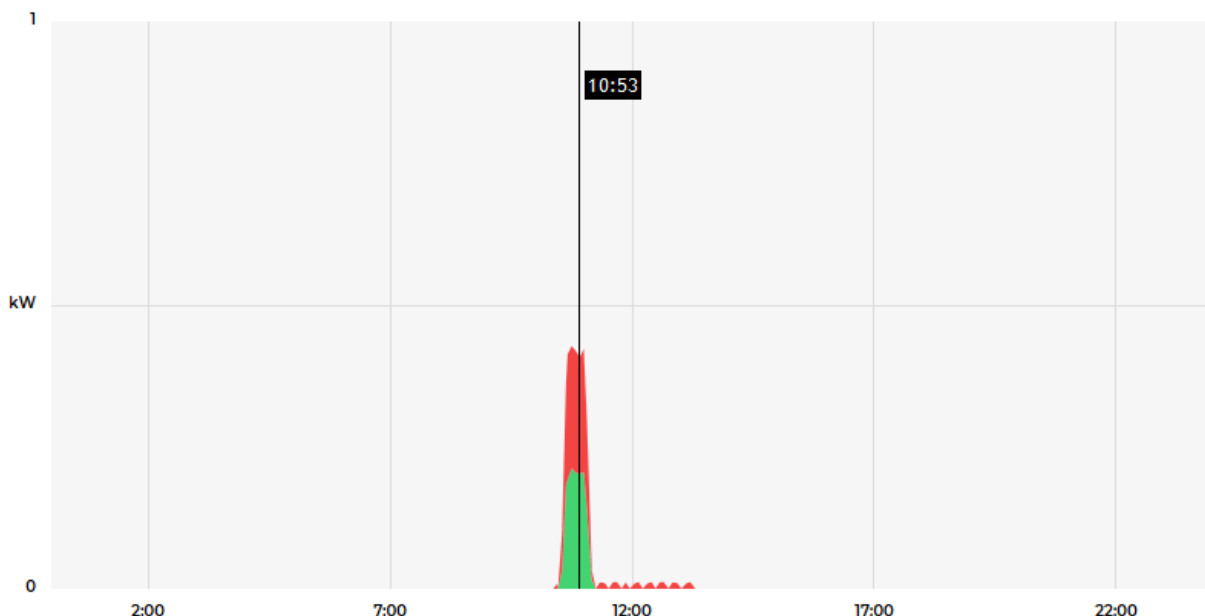

Main HEMS view

Main HEMS page consists of 3 sections:

- "Title and view selection row" at the top
- "Power flow chart" on left side
- "Power and energy time-plot" on right

Title and view selection row

...

Power flow chart

power for 13:27

...

Power and energy time-plot

power for 10:55

...

From:
<http://wiki.hiq-universe.com/> -

Permanent link:
<http://wiki.hiq-universe.com/doku.php?id=en:hems:universe&rev=1545049831>