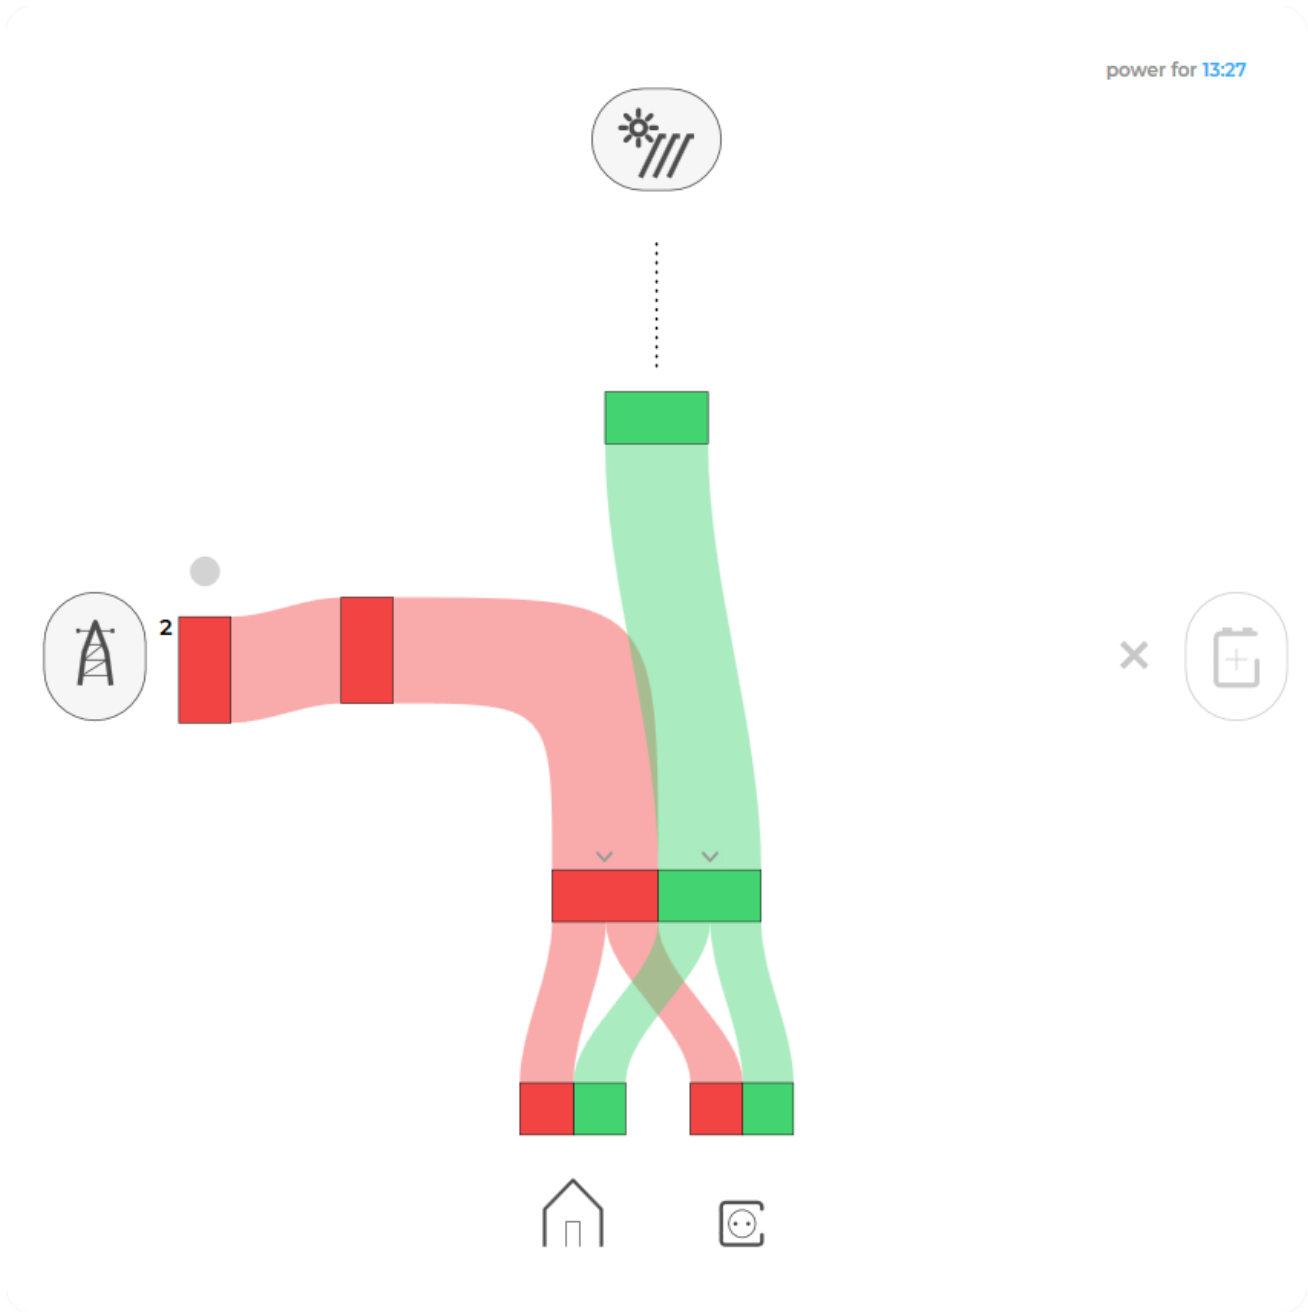

### Main HEMS view

Main HEMS page consists of 3 sections:

- "Title and view selection row" at the top
- "Power flow chart" on left side
- "Power and energy time-plot" on right

WRAP column 650px>

</WRAP>

Side menu is activated by clicking menu icon (tree vertical lines at top-left). Menu items are dynamic created so can be different for each user. Typical menu items from top:

- Language selection
- Home page → section with all your subscribed HIQ Universe devices and services
  - MyHems → "Main HEMS view"
    - Settings → "HEMS settings"
- TOOLS → section with general site tools
  - Profile → "User profile set-up"
  - Sign out → Log off from HIQ Universe

## Title and view selection row

From the left:

- HEMS name
- Lighting icon → time-plot displays energy or power
- Money icon → time-plot displays currency
- Daily → time-plot displays power
- Monthly → time-plot displays energy per day
- Yearly → time-plot displays energy par month
- Target icon → time-plot go to now
- < → time-plot goes to previous term
- > → time-plot goes to next term
- Date → Select term for time-plot
- Download icon → Download "csv" data for displayed time-plot period
- Location of HEMS installation
- Time at HEMS installation site.

## Power flow chart

Displays actual power flow with:

- Power sources (Local PV, wind, co-generation plants) at top
- Grid (divided by tariffs) on left side
- Storage (battery) systems on right side and
- Consumers on bottom.