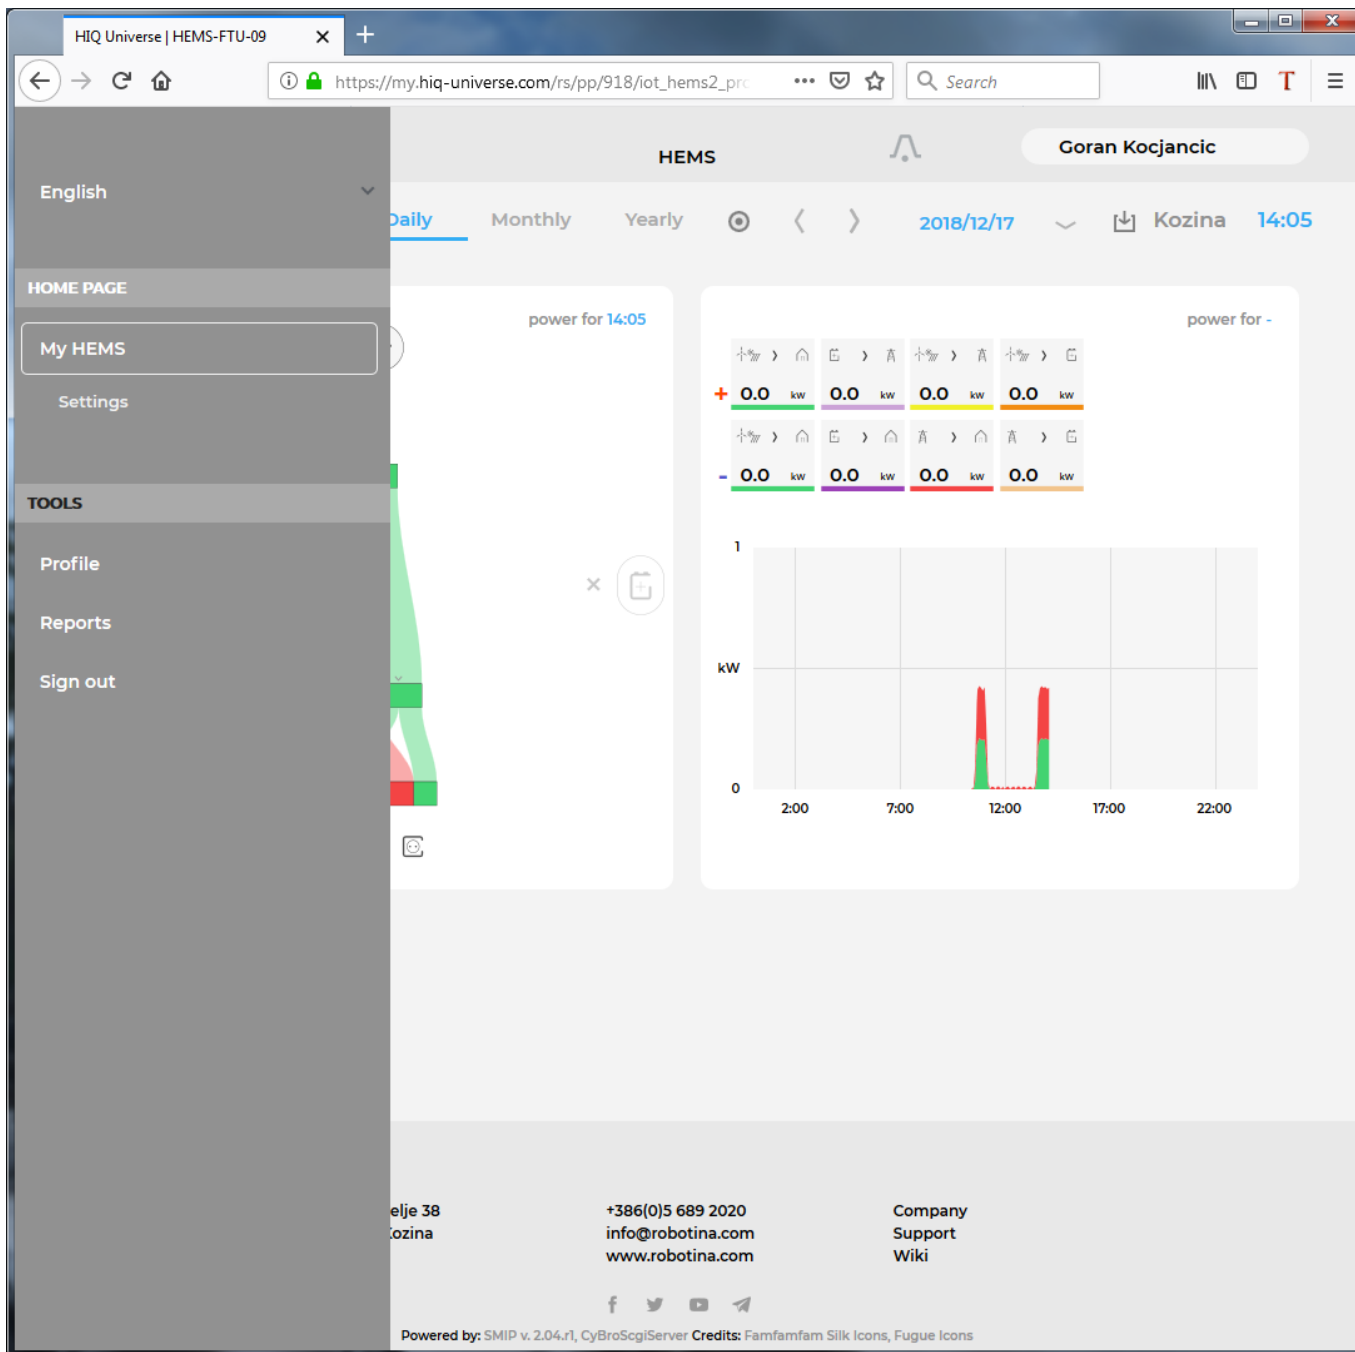

## HIQ Universe subscription dashboard

You will see tiles for all your subscribed HIQ Universe devices and services.

Go to [Main HEMS view](#) by clicking on HEMS tile or

add [new HEMS device](#) by clicking on blank tile with + sign.

["User profile set-up"](#) is invoked by clicking on user name on top right.

### Main HEMS view

Main HEMS page consists of 3 sections:

- "Title and view selection row" at the top
- "Power flow chart" on left side
- "Power and energy time-plot" on right

WRAP column 650px>

</WRAP>

Side menu is activated by clicking menu icon (tree vertical lines at top-left). Menu items are dynamic created so can be different for each user. Typical menu items from top:

## Title and view selection row

From the left:

- HEMS name
- Lighting icon → time-plot displays energy or power
- Money icon → time-plot displays currency
- Daily → time-plot displays power
- Monthly → time-plot displays energy per day
- Yearly → time-plot displays energy par month
- Target icon → time-plot go to now
- < → time-plot goes to previous term
- > → time-plot goes to next term
- Date → Select term for time-plot
- Download icon → Download "csv" data for displayed time-plot period
- Location of HEMS installation
- Time at HEMS installation site.