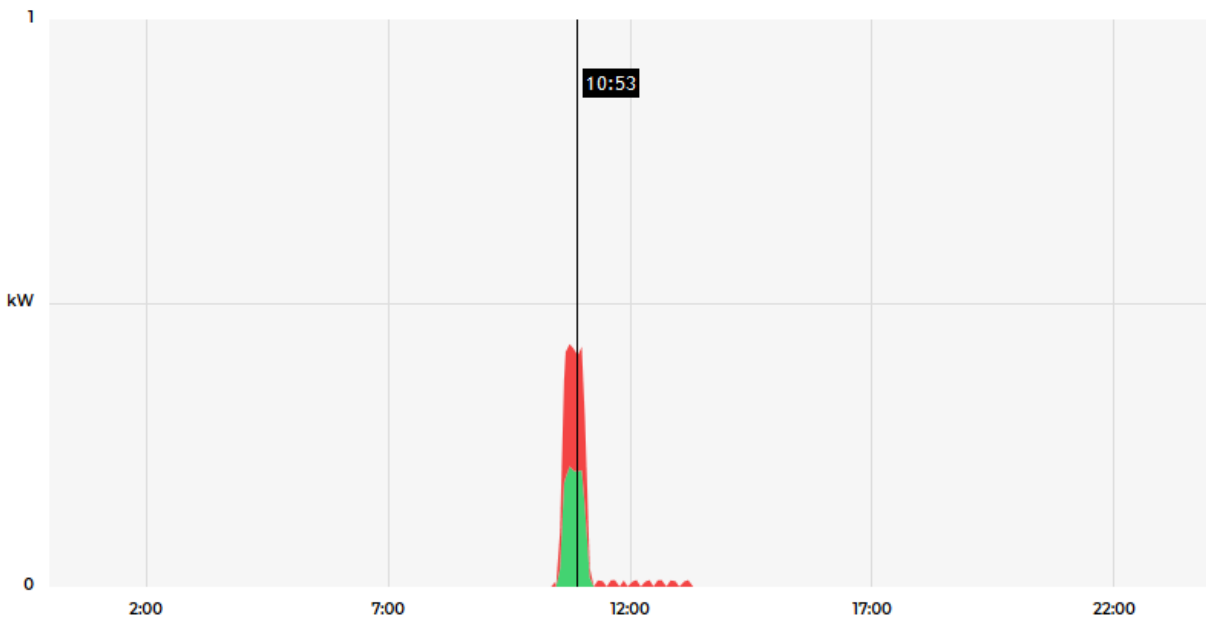

Main HEMS page consists of 3 sections:

- "Title and view selection row" at the top
- "Power flow chart" on left side
- "Power and energy time-plot" on right

WRAP column 650px>

</WRAP>

Side menu is activated by clicking menu icon (tree vertical lines at top-left). Menu items are dynamic created so can be different for each user. Typical menu items from top:

Title and view selection row

From the left:

- HEMS name
- Lighting icon → time-plot displays energy or power
- Money icon → time-plot displays currency
- Daily → time-plot displays power
- Monthly → time-plot displays energy per day
- Yearly → time-plot displays energy par month
- Target icon → time-plot go to now
- < → time-plot goes to previous term
- > → time-plot goes to next term
- Date → Select term for time-plot
- Download icon → Download “csv” data for displayed time-plot period
- Location of HEMS installation
- Time at HEMS installation site.

Power flow chart

Displays actual power flow with:

- Power sources (Local PV, wind, co-generation plants) at top
- Grid (divided by tariffs) on left side
- Storage (battery) systems on right side and
- Consumers on bottom.

Unused items are soft greyed out with X. Items without actual power are displayed as dots.

Power and energy time-plot

power for 10:55

On bottom is time-plot for selected time period (in title row). By clicking on time plot a term for legend display is selected. Above there is power/energy legend.