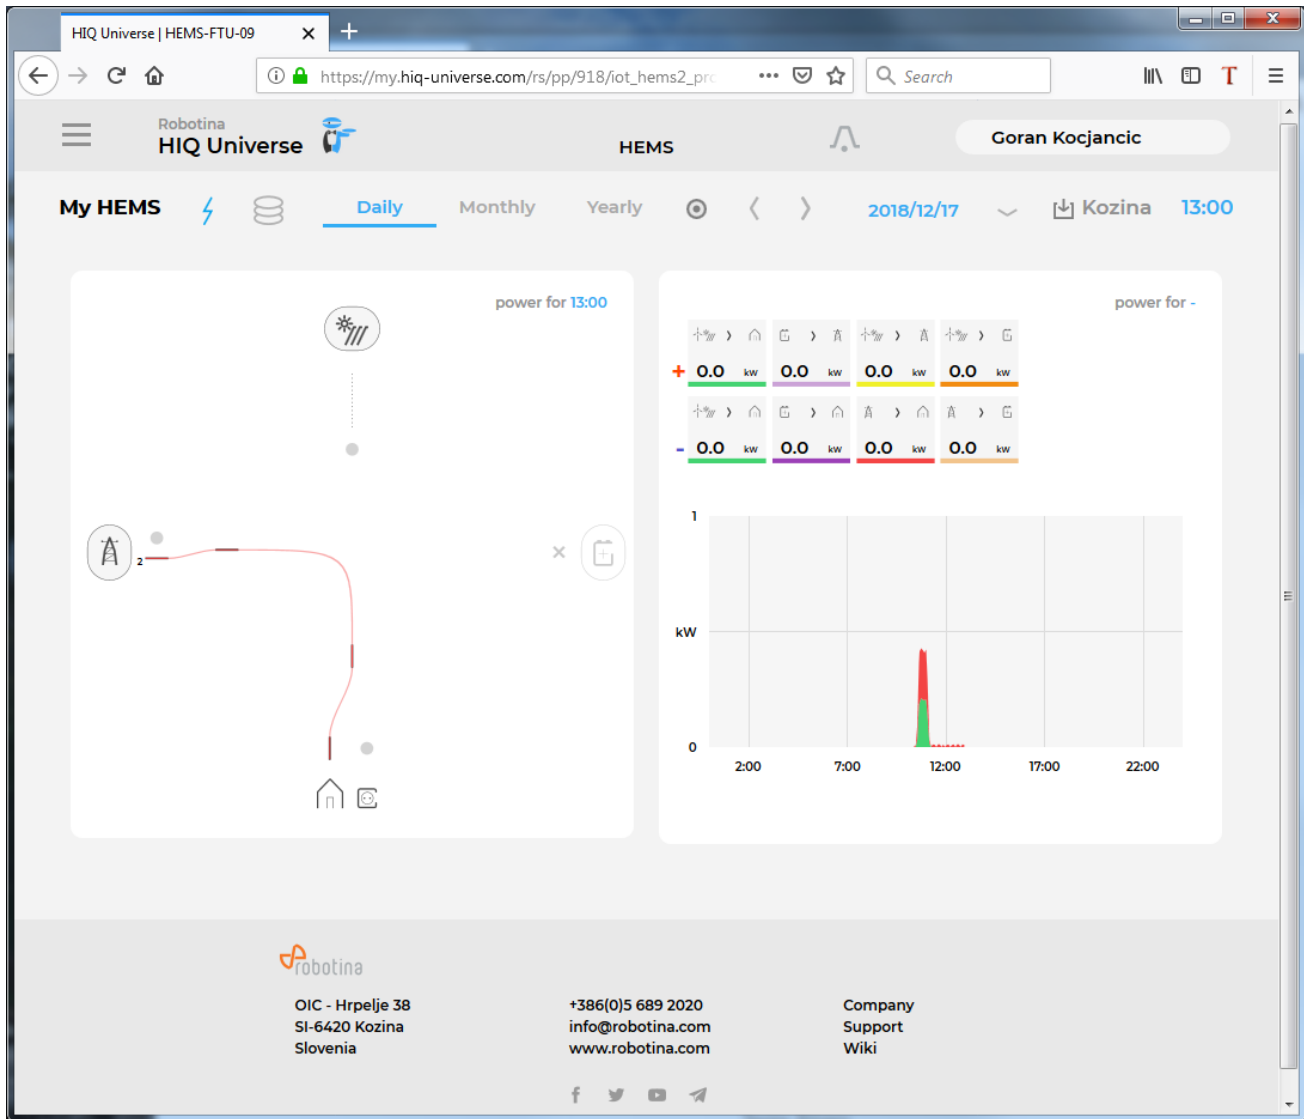

Add HEMS controller

Enter HEMS activation code from “HEMS Quick Set-Up Guide” found in HEMS box.

HIQ Universe subscription dashboard

You will see tiles for all your subscribed HIQ Universe devices and services.

Go to [Main HEMS view](#) by clicking on HEMS tile or

add [new HEMS device](#) by clicking on blank tile with + sign.

["User profile set-up"](#) is invoked by clicking on user name on top right.

Main HEMS view

Main HEMS page consists of 3 sections:

- "Title and view selection row" at the top
- "Power flow chart" on left side
- "Power and energy time-plot" on right

WRAP column 650px>

</WRAP>

Side menu is activated by clicking menu icon (tree vertical lines at top-left). Menu items are dynamic created so can be different for each user. Typical menu items from top:

Title and view selection row

From the left:

- HEMS name
- Lighting icon → time-plot displays energy or power
- Money icon → time-plot displays currency
- Daily → time-plot displays power
- Monthly → time-plot displays energy per day
- Yearly → time-plot displays energy par month
- Target icon → time-plot go to now
- < → time-plot goes to previous term
- > → time-plot goes to next term
- Date → Select term for time-plot
- Download icon → Download “csv” data for displayed time-plot period
- Location of HEMS installation
- Time at HEMS installation site.