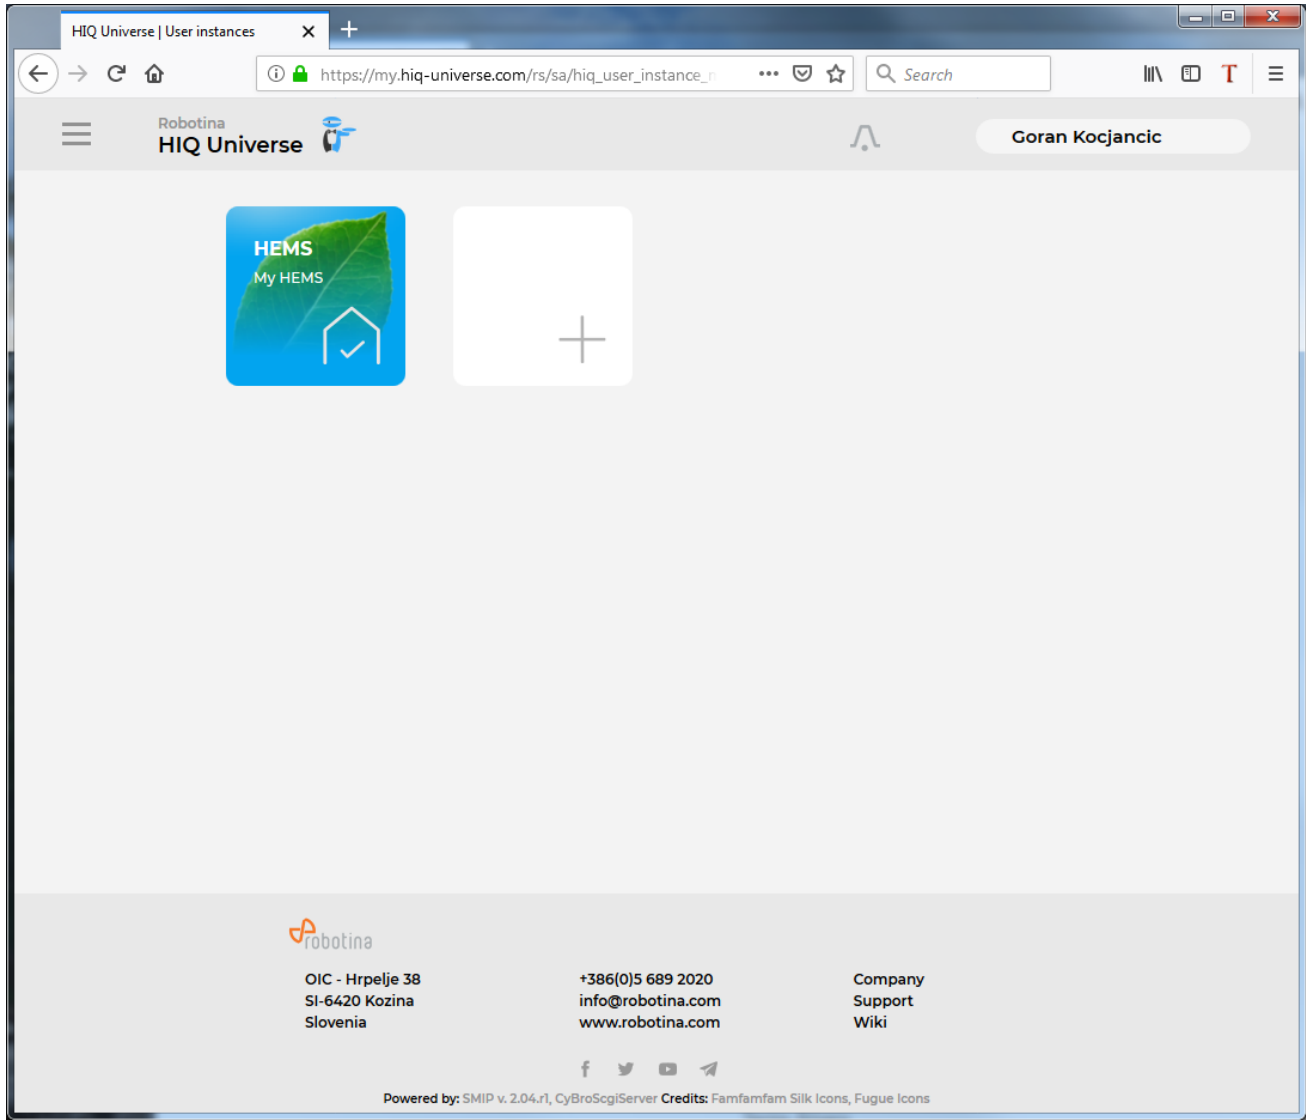

A confirmation link will be sent to your email address.

Proceed to ["HIQ Universe Log-in"](#) screen.

Reset forgotten password

The screenshot shows a web browser window with the title "HIQ Universe | Reset password". The address bar displays the URL "https://my.hiq-universe.com/rs/sa/resetpassword/inde". The page content includes a blue robot icon, the heading "Reset password" repeated twice, an "Email address" input field, a reCAPTCHA widget with the text "Nisem robot." and "reCAPTCHA Zasebnost - Pogoj", a blue "Reset password" button, and a "Create your account" link. At the bottom, there is a "Terms, Privacy" link.

In the appropriate field, enter email address.

Click on "I'm not a robot"

Click on "Reset password".

You will receive email with password reset link.

Enter new password and click on "Save new password".

Proceed to ["HIQ Universe Log-in"](#) screen.

Add HEMS controller

Enter HEMS activation code from “HEMS Quick Set-Up Guide” found in HEMS box.

HIQ Universe subscription dashboard

You will see tiles for all your subscribed HIQ Universe devices and services.

Main HEMS page consists of 3 sections:

- "Title and view selection row" at the top
- "Power flow chart" on left side
- "Power and energy time-plot" on right

WRAP column 650px>

</WRAP>

Side menu is activated by clicking menu icon (tree vertical lines at top-left). Menu items are dynamic created so can be different for each user. Typical menu items from top: