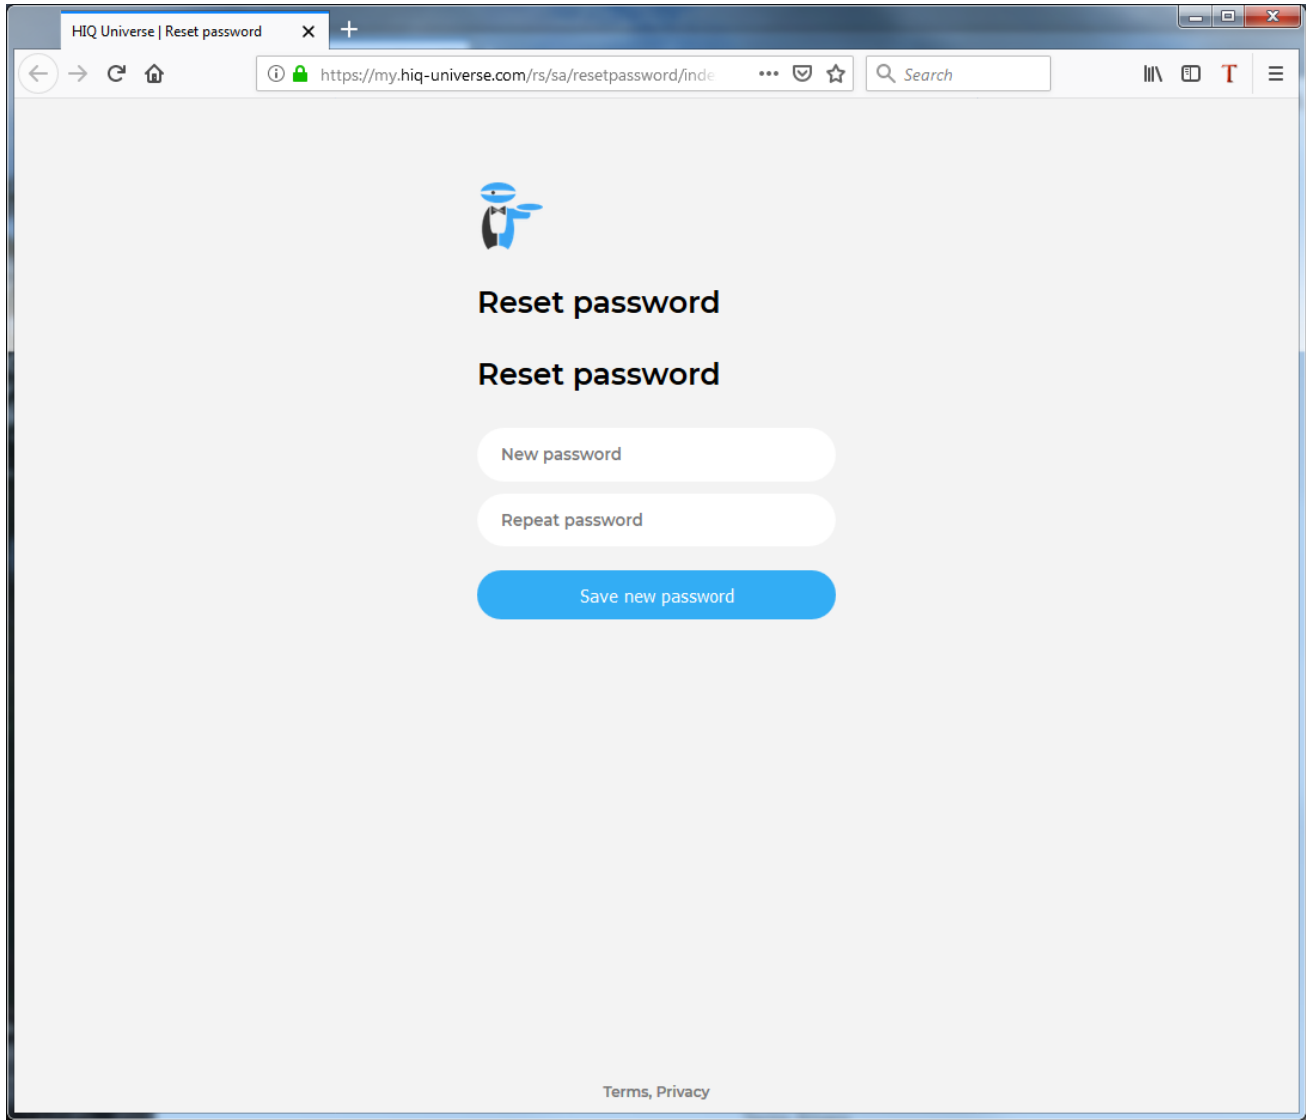

Enter new password and click on "Save new password".

Proceed to ["HIQ Universe Log-in"](#) screen.

Add HEMS controller