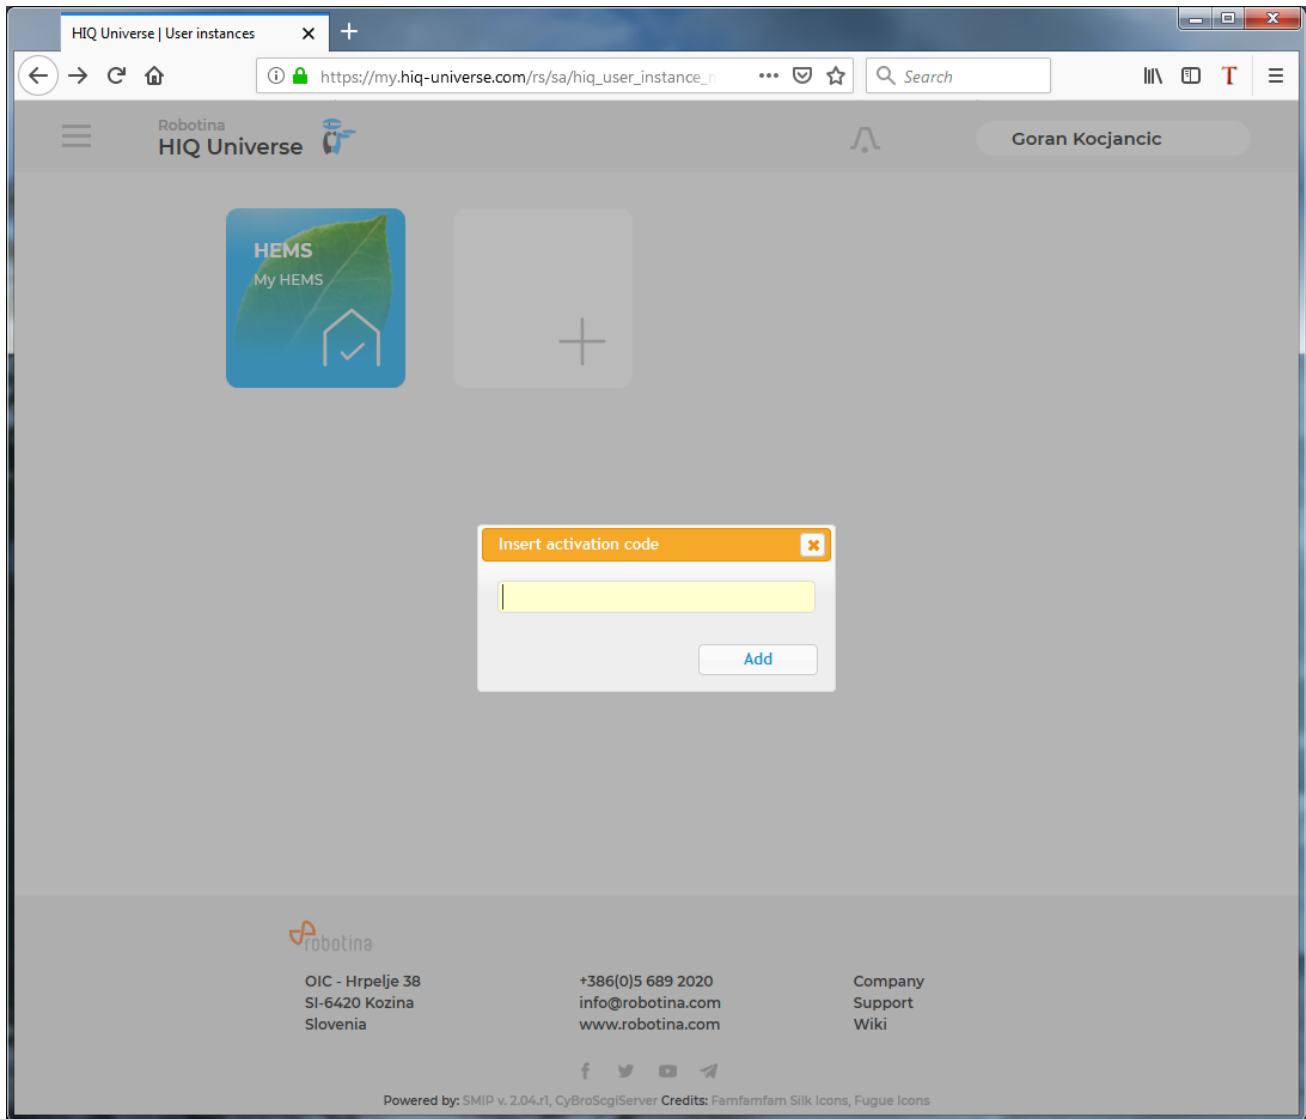

A confirmation link will be sent to your email address.

Proceed to ["HIQ Universe Log-in"](#) screen.

Reset forgotten password

The screenshot shows a web browser window with the title "HIQ Universe | Reset password". The address bar displays the URL "https://my.hiq-universe.com/rs/sa/resetpassword/inde". The page content includes a blue robot icon, the heading "Reset password" repeated twice, an "Email address" input field, a reCAPTCHA widget with the text "Nisem robot." and "reCAPTCHA Zasebnost - Pogoj", a blue "Reset password" button, and a "Create your account" link. At the bottom, there is a "Terms, Privacy" link.

In the appropriate field, enter email address.

Click on "I'm not a robot"

Click on "Reset password".

You will receive email with password reset link.

Enter new password and click on "Save new password".

Proceed to ["HIQ Universe Log-in"](#) screen.

Add HEMS controller

Enter HEMS activation code from “HEMS Quick Set-Up Guide” found in HEMS box.

HIQ Universe subscription dashboard

You will see tiles for all your subscribed HIQ Universe devices and services.

Main HEMS page consists of 3 sections:

- "Title and view selection row" at the top
- "Power flow chart" on left side
- "Power and energy time-plot" on right

WRAP column 650px>

</WRAP>

Side menu is activated by clicking menu icon (tree vertical lines at top-left). Menu items are dynamic created so can be different for each user. Typical menu items from top: