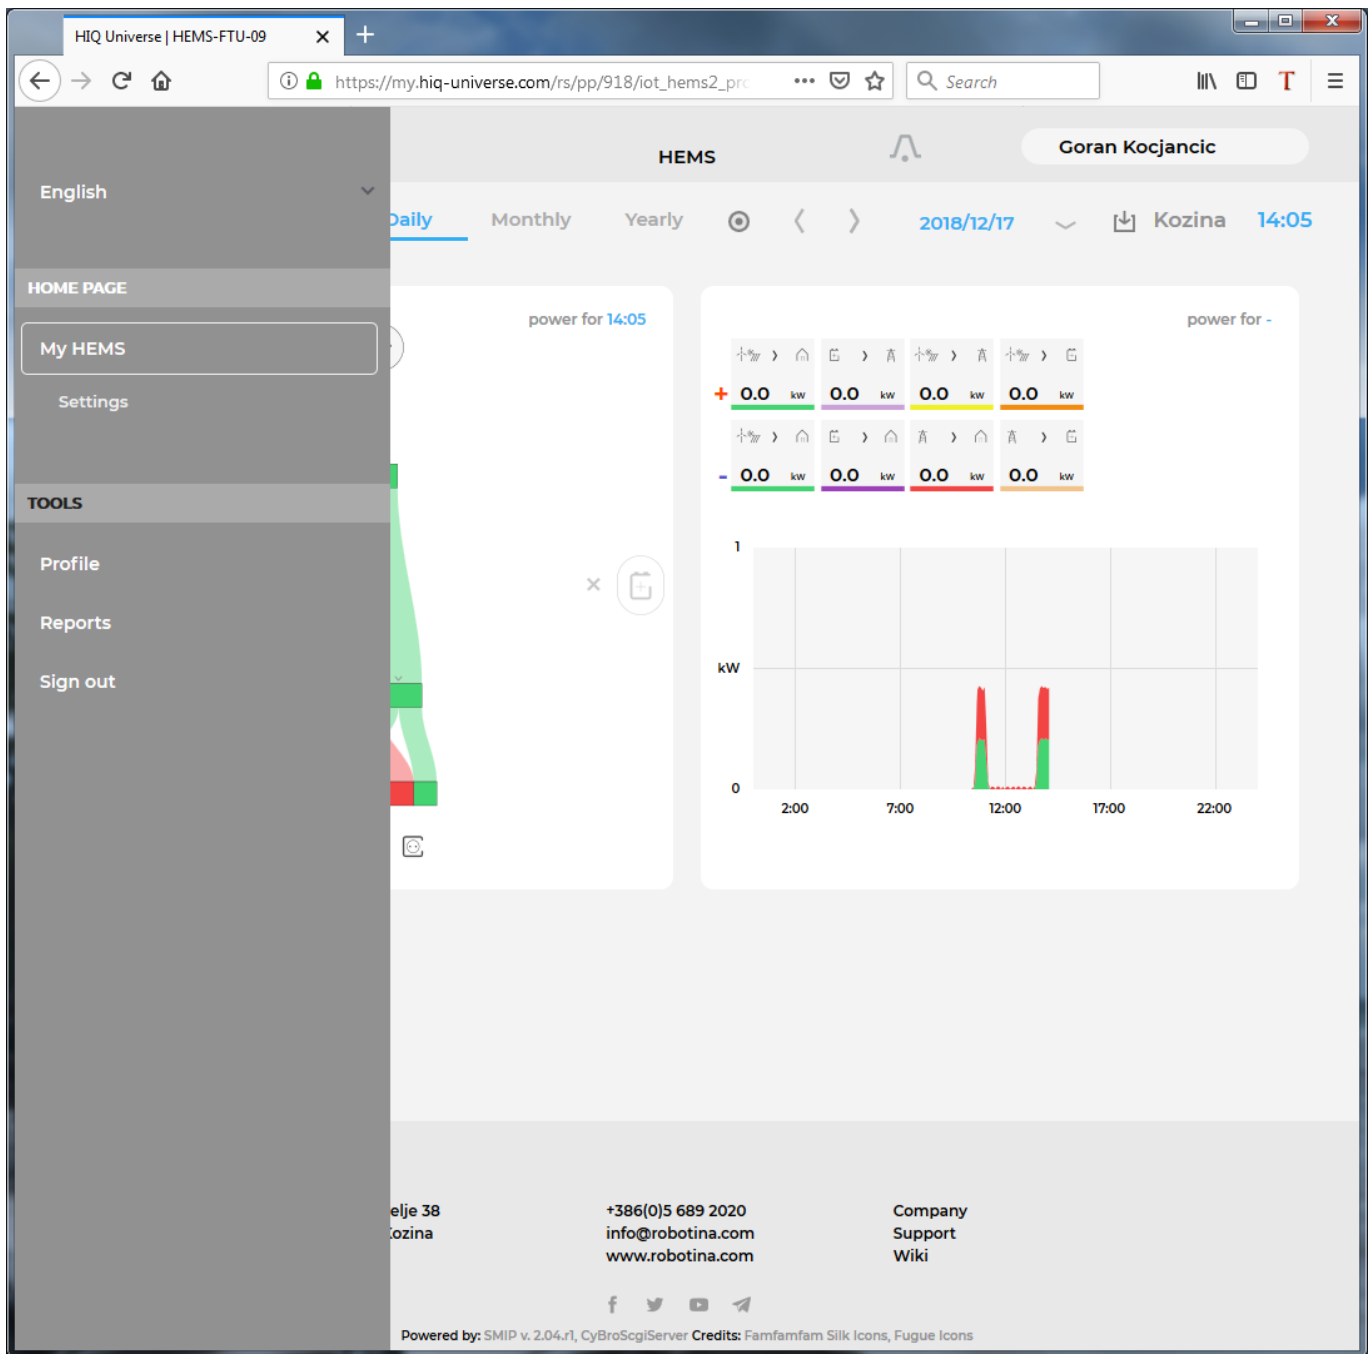

Go to [Main HEMS view](#) by clicking on HEMS tile or

add [new HEMS device](#) by clicking on blank tile with + sign.

["User profile set-up"](#) is invoked by clicking on user name on top right.

Main HEMS view

Main HEMS page consists of 3 sections:

- "Title and view selection row" at the top
- "Power flow chart" on left side
- "Power and energy time-plot" on right

WRAP column 650px>

</WRAP>

Side menu is activated by clicking menu icon (tree vertical lines at top-left). Menu items are dynamic created so can be different for each user. Typical menu items from top:

Title and view selection row

From the left:

- HEMS name
- Lighting icon → time-plot displays energy or power
- Money icon → time-plot displays currency
- Daily → time-plot displays power
- Monthly → time-plot displays energy per day
- Yearly → time-plot displays energy par month
- Target icon → time-plot go to now
- < → time-plot goes to previous term
- > → time-plot goes to next term
- Date → Select term for time-plot
- Download icon → Download “csv” data for displayed time-plot period
- Location of HEMS installation
- Time at HEMS installation site.

Power flow chart

Displays actual power flow with:

- Power sources (Local PV, wind, co-generation plants) at top
- Grid (divided by tariffs) on left side
- Storage (battery) systems on right side and
- Consumers on bottom.