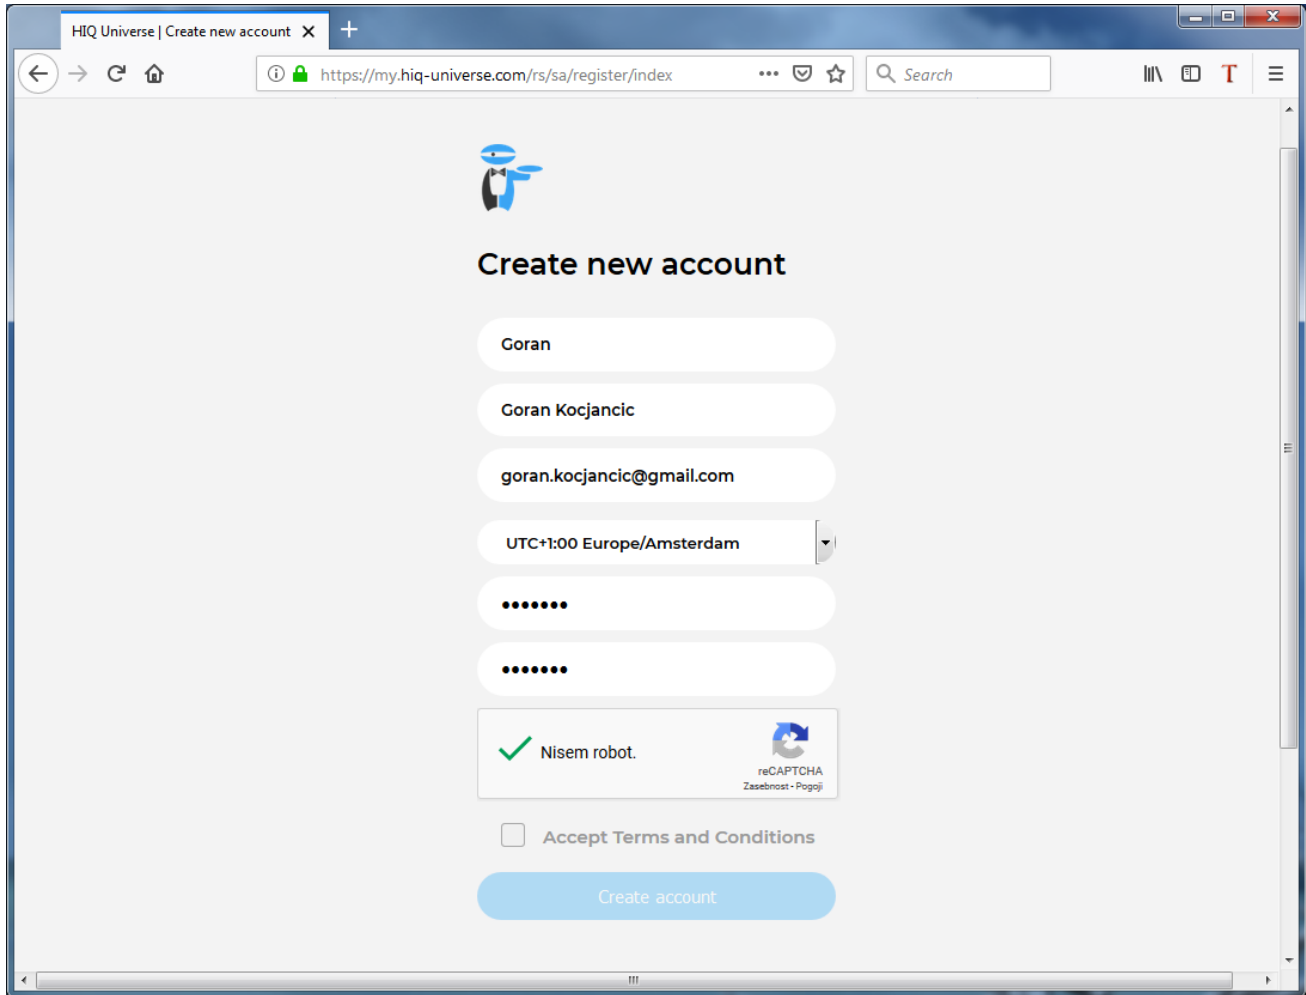

HIQ UNIVERSE

HIQ Universe is a cloud service that enables:

- An overview of current power consumption and
- An overview of the history of electrical power and energy consumption and production.

Access point: <https://my.hiq-universe.com>

HIQ Universe Log-in

Log in with your username or email and password to see your [HIQ Universe subscription dashboard](#).

To reset forgotten password click on "[Forgot your password?](#)"

To create new account click on "[Create new account](#)".

Create HIQ Universe account

In the appropriate fields, enter:

- Username
- First and Last name
- E-mail address
- Timezone
- Password

Click on "I'm not a robot"

Accept Terms and Conditions

Click on Create account

A confirmation link will be sent to your email address.

Proceed to ["HIQ Universe Log-in"](#) screen.

Reset forgotten password

The screenshot shows a web browser window with the title "HIQ Universe | Reset password". The address bar displays the URL "https://my.hiq-universe.com/rs/sa/resetpassword/inde". The page content includes a blue robot icon, the heading "Reset password" repeated twice, an "Email address" input field, a reCAPTCHA widget with the text "Nisem robot." and "reCAPTCHA Zasebnost - Pogoj", a blue "Reset password" button, and a "Create your account" link. At the bottom, there is a "Terms, Privacy" link.