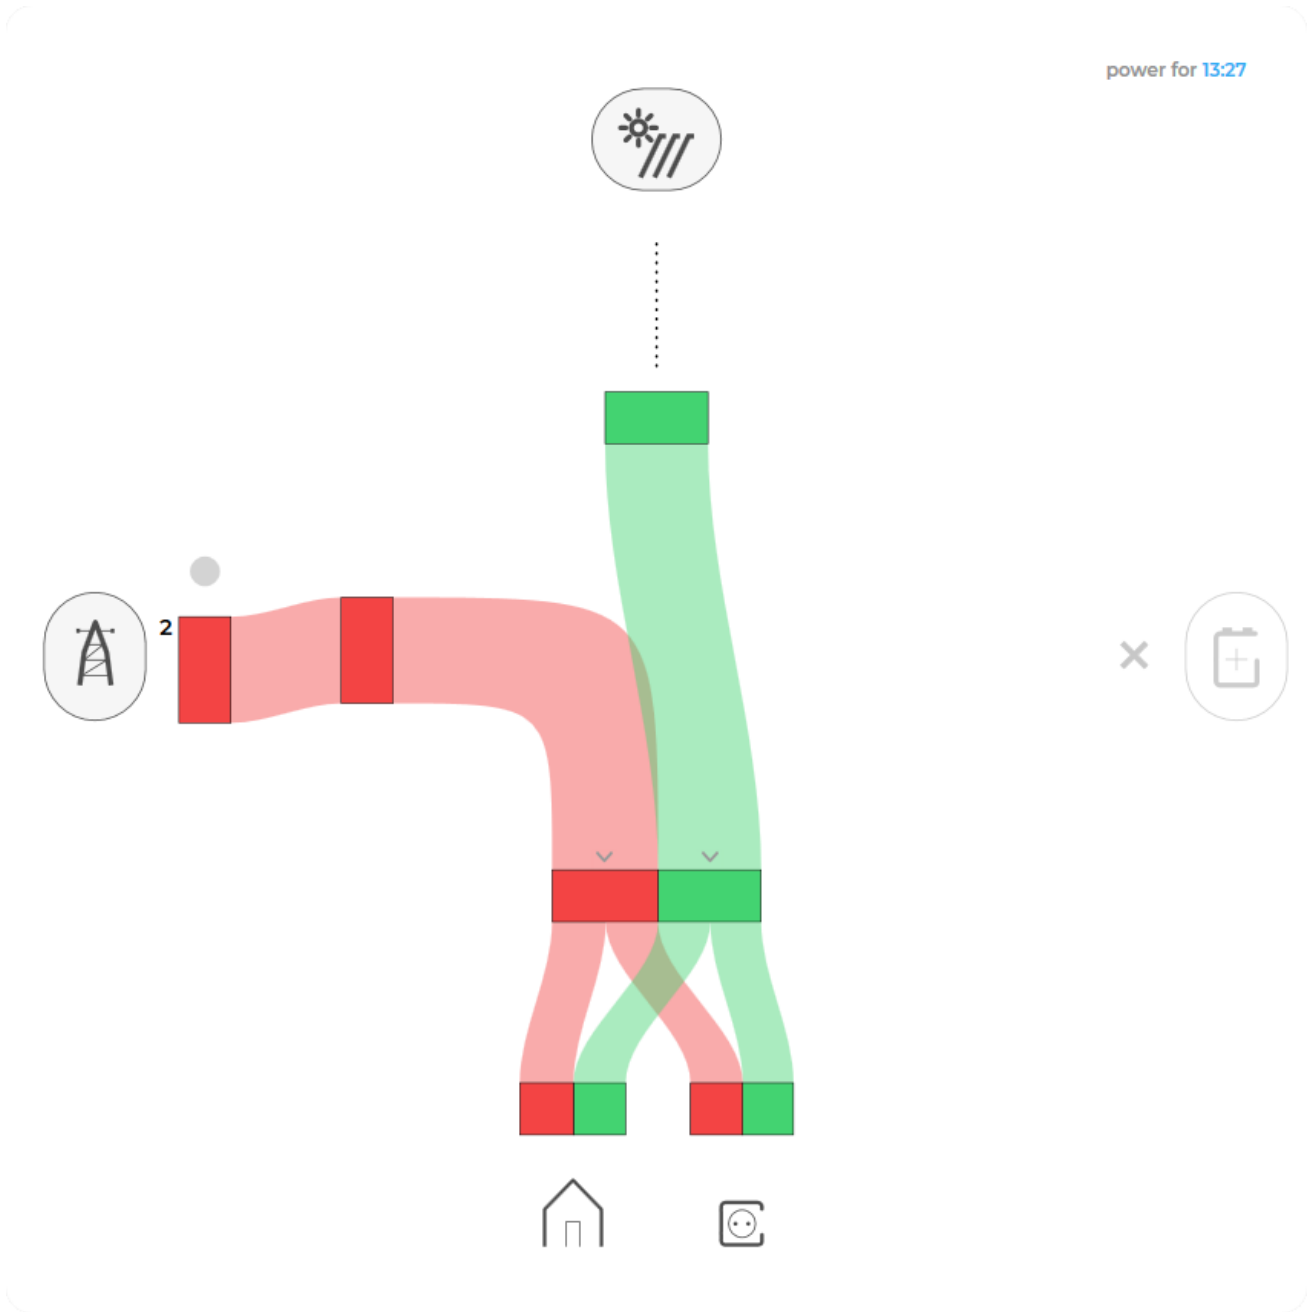

Main HEMS page consists of 3 sections:

- "Title and view selection row" at the top
- "Power flow chart" on left side
- "Power and energy time-plot" on right

WRAP column 650px>

</WRAP>

Side menu is activated by clicking menu icon (tree vertical lines at top-left). Menu items are dynamic created so can be different for each user. Typical menu items from top:

- Language selection
- Home page → section with all your subscribed HIQ Universe devices and services
 - MyHems → "Main HEMS view"
 - Settings → "HEMS settings"
- TOOLS → section with general site tools
 - Profile → "User profile set-up"
 - Sign out → Log off from HIQ Universe

Title and view selection row

From the left:

- HEMS name
- Lighting icon → time-plot displays energy or power
- Money icon → time-plot displays currency
- Daily → time-plot displays power
- Monthly → time-plot displays energy per day
- Yearly → time-plot displays energy par month
- Target icon → time-plot go to now
- < → time-plot goes to previous term
- > → time-plot goes to next term
- Date → Select term for time-plot
- Download icon → Download “csv” data for displayed time-plot period
- Location of HEMS installation
- Time at HEMS installation site.

Power flow chart

Displays actual power flow with:

- Power sources (Local PV, wind, co-generation plants) at top
- Grid (divided by tariffs) on left side
- Storage (battery) systems on right side and
- Consumers on bottom.