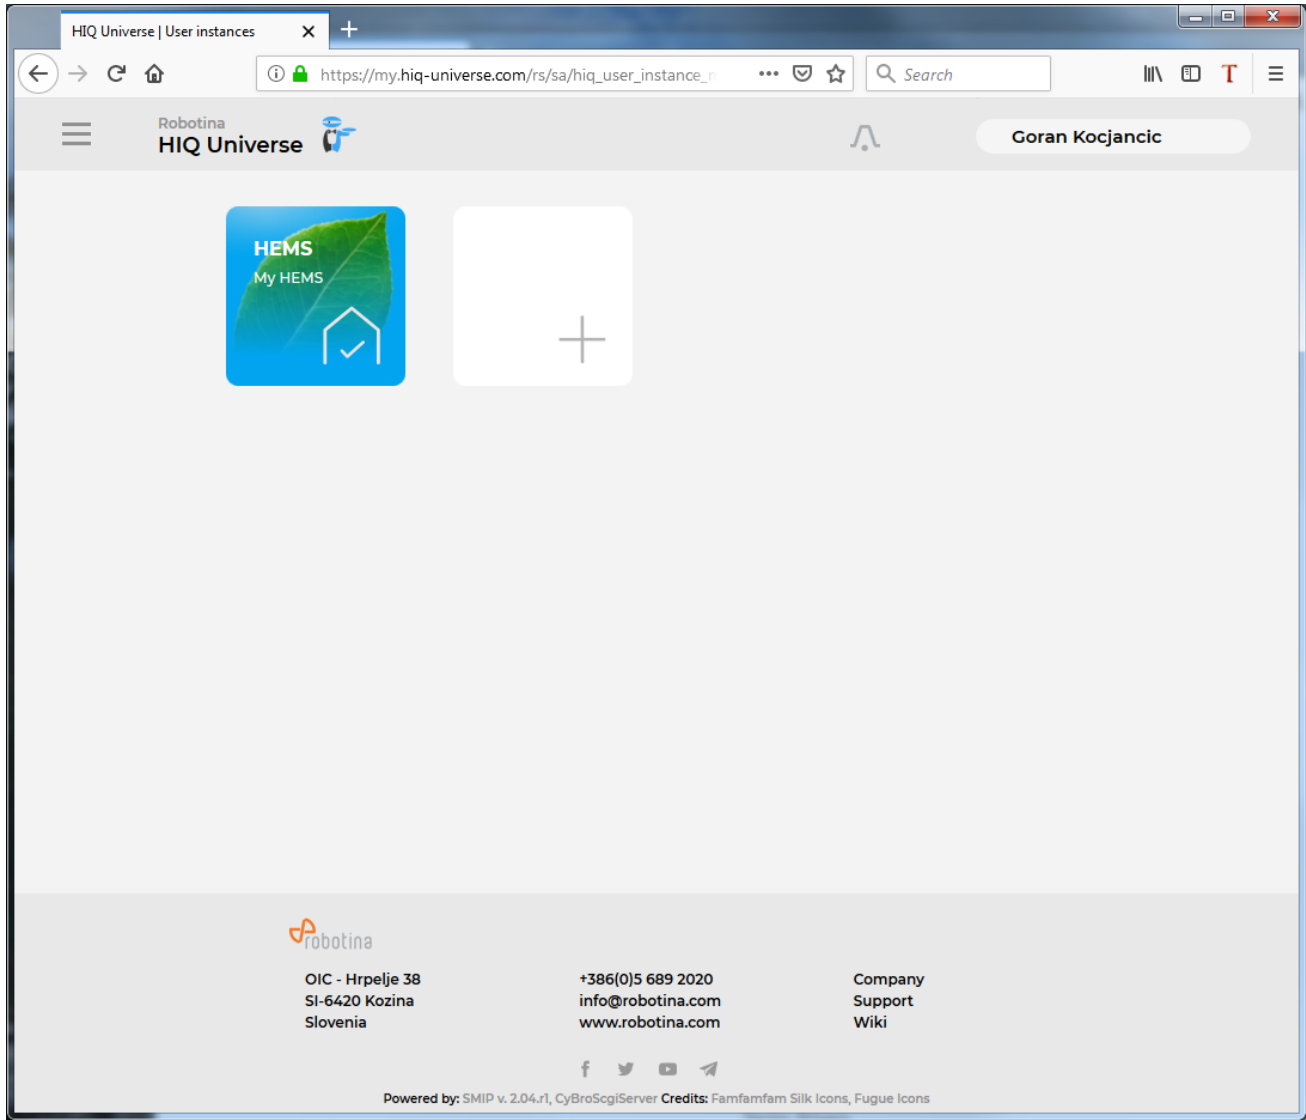

You will receive email with password reset link.

Enter new password and click on "Save new password".

Proceed to ["HIQ Universe Log-in"](#) screen.

Add HEMS controller

Enter HEMS activation code from “HEMS Quick Set-Up Guide” found in HEMS box.

HIQ Universe subscription dashboard

You will see tiles for all your subscribed HIQ Universe devices and services.

Go to [Main HEMS view](#) by clicking on HEMS tile or

add [new HEMS device](#) by clicking on blank tile with + sign.

["User profile set-up"](#) is invoked by clicking on user name on top right.

Main HEMS view

Main HEMS page consists of 3 sections:

- "Title and view selection row" at the top
- "Power flow chart" on left side
- "Power and energy time-plot" on right