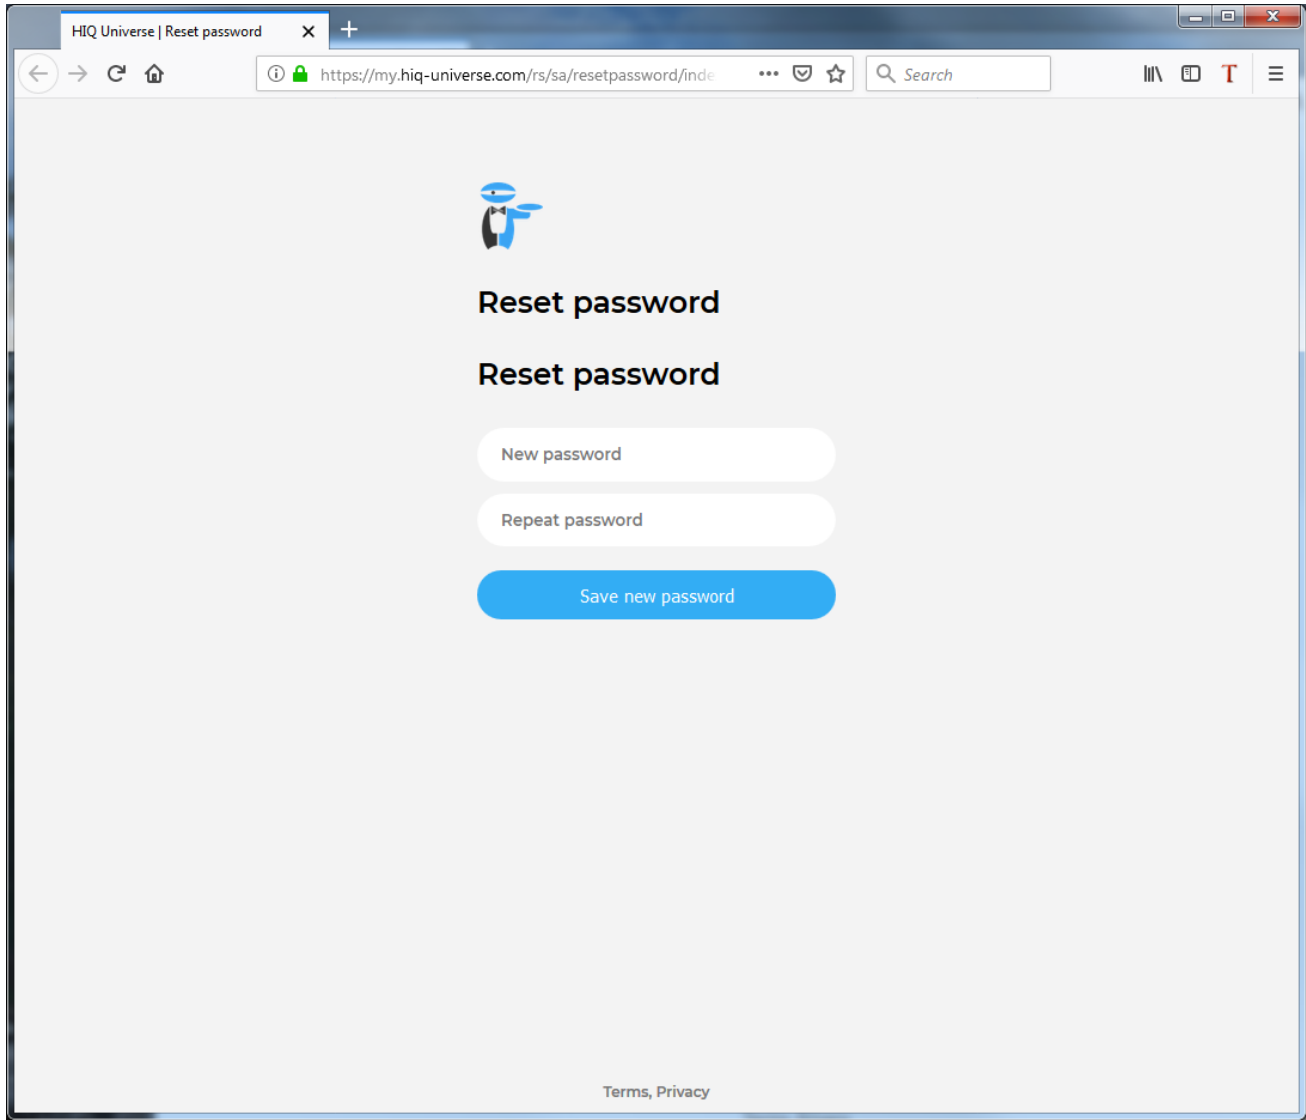

A confirmation link will be sent to your email address.

Proceed to ["HIQ Universe Log-in"](#) screen.

Reset forgotten password

In the appropriate field, enter email address.

Click on "I'm not a robot"

Click on "Reset password".

You will receive email with password reset link.

Enter new password and click on "Save new password".

Proceed to ["HIQ Universe Log-in"](#) screen.

Add HEMS controller

Enter HEMS activation code from “HEMS Quick Set-Up Guide” found in HEMS box.

HIQ Universe subscription dashboard

You will see tiles for all your subscribed HIQ Universe devices and services.

Go to [Main HEMS view](#) by clicking on HEMS tile or

add [new HEMS device](#) by clicking on blank tile with + sign.