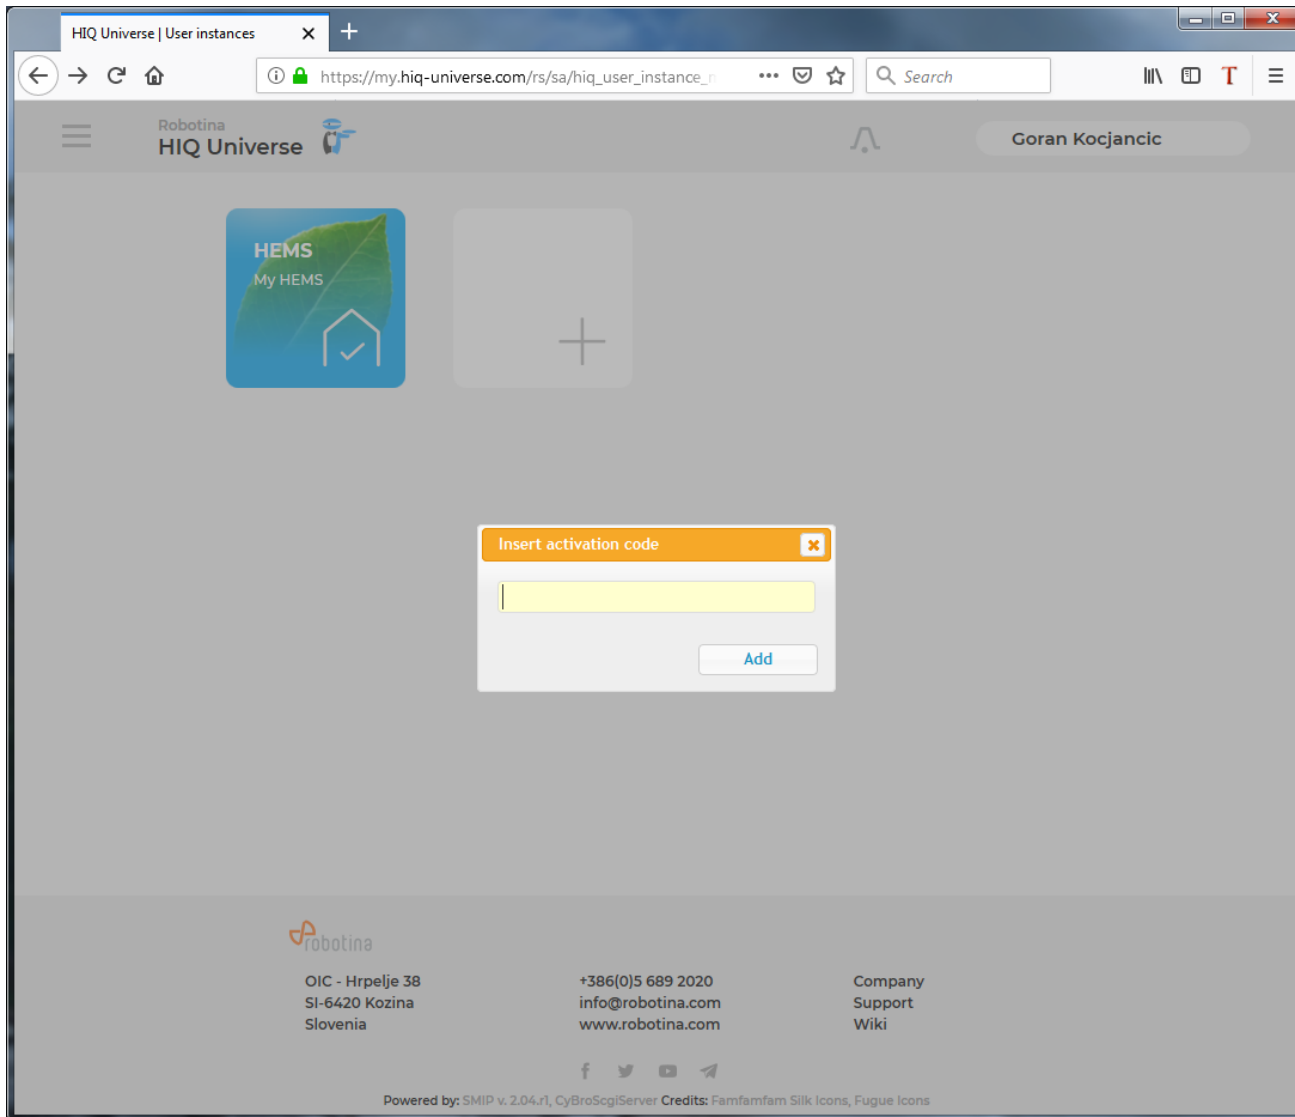

Enter HEMS activation code from “HEMS Quick Set-Up Guide” found in HEMS box.