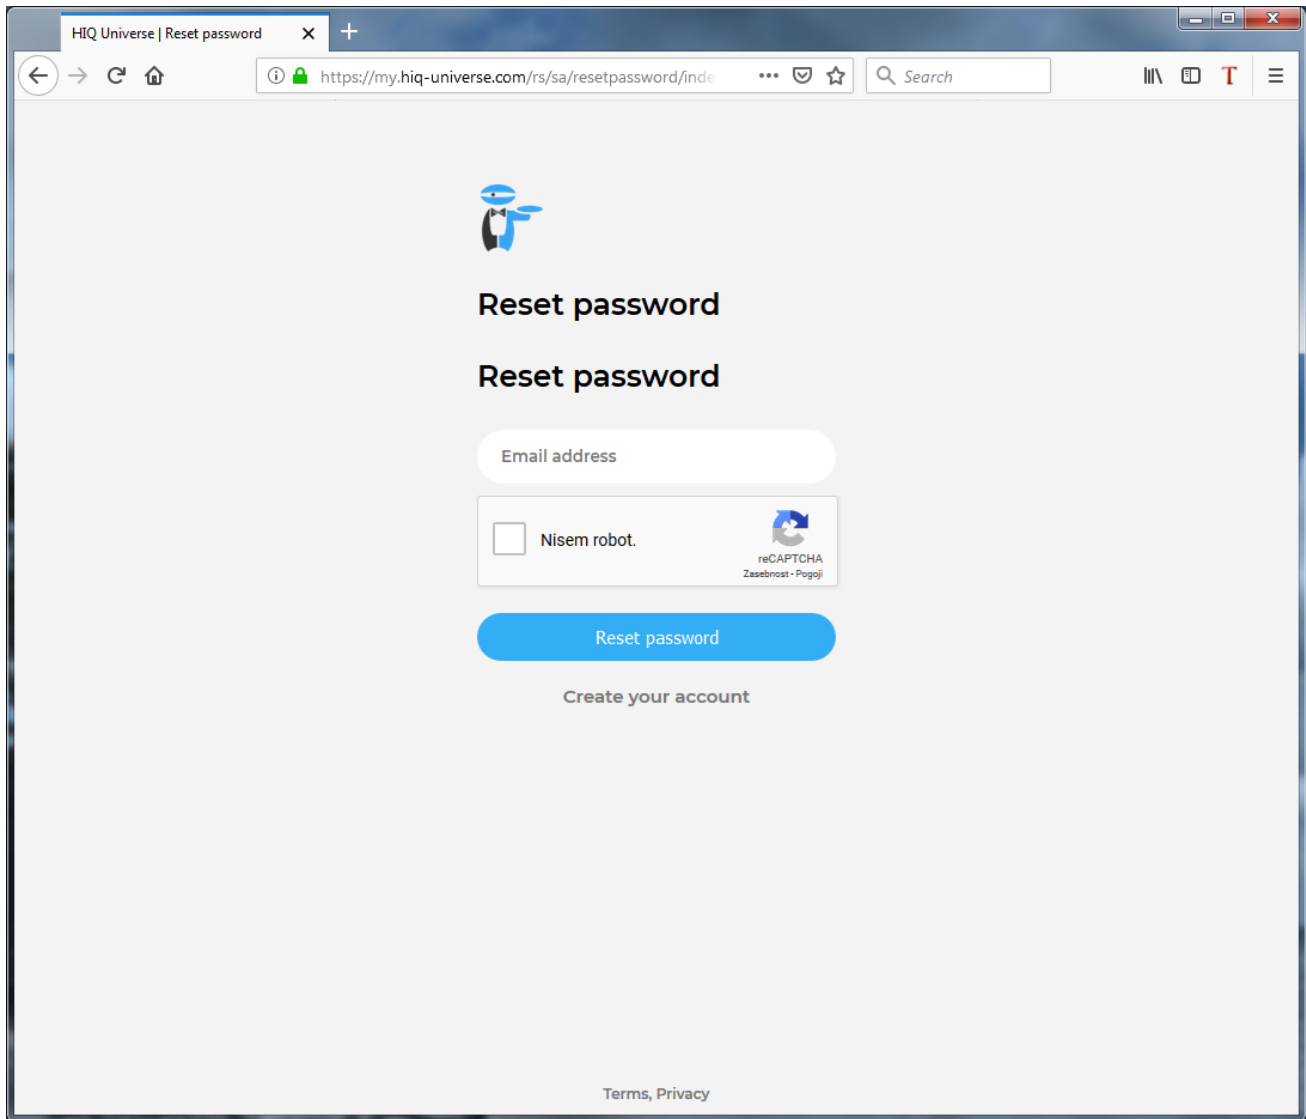

In the appropriate field, enter email address.

Click on "I'm not a robot"

Click on "Reset password".

You will receive email with password reset link.