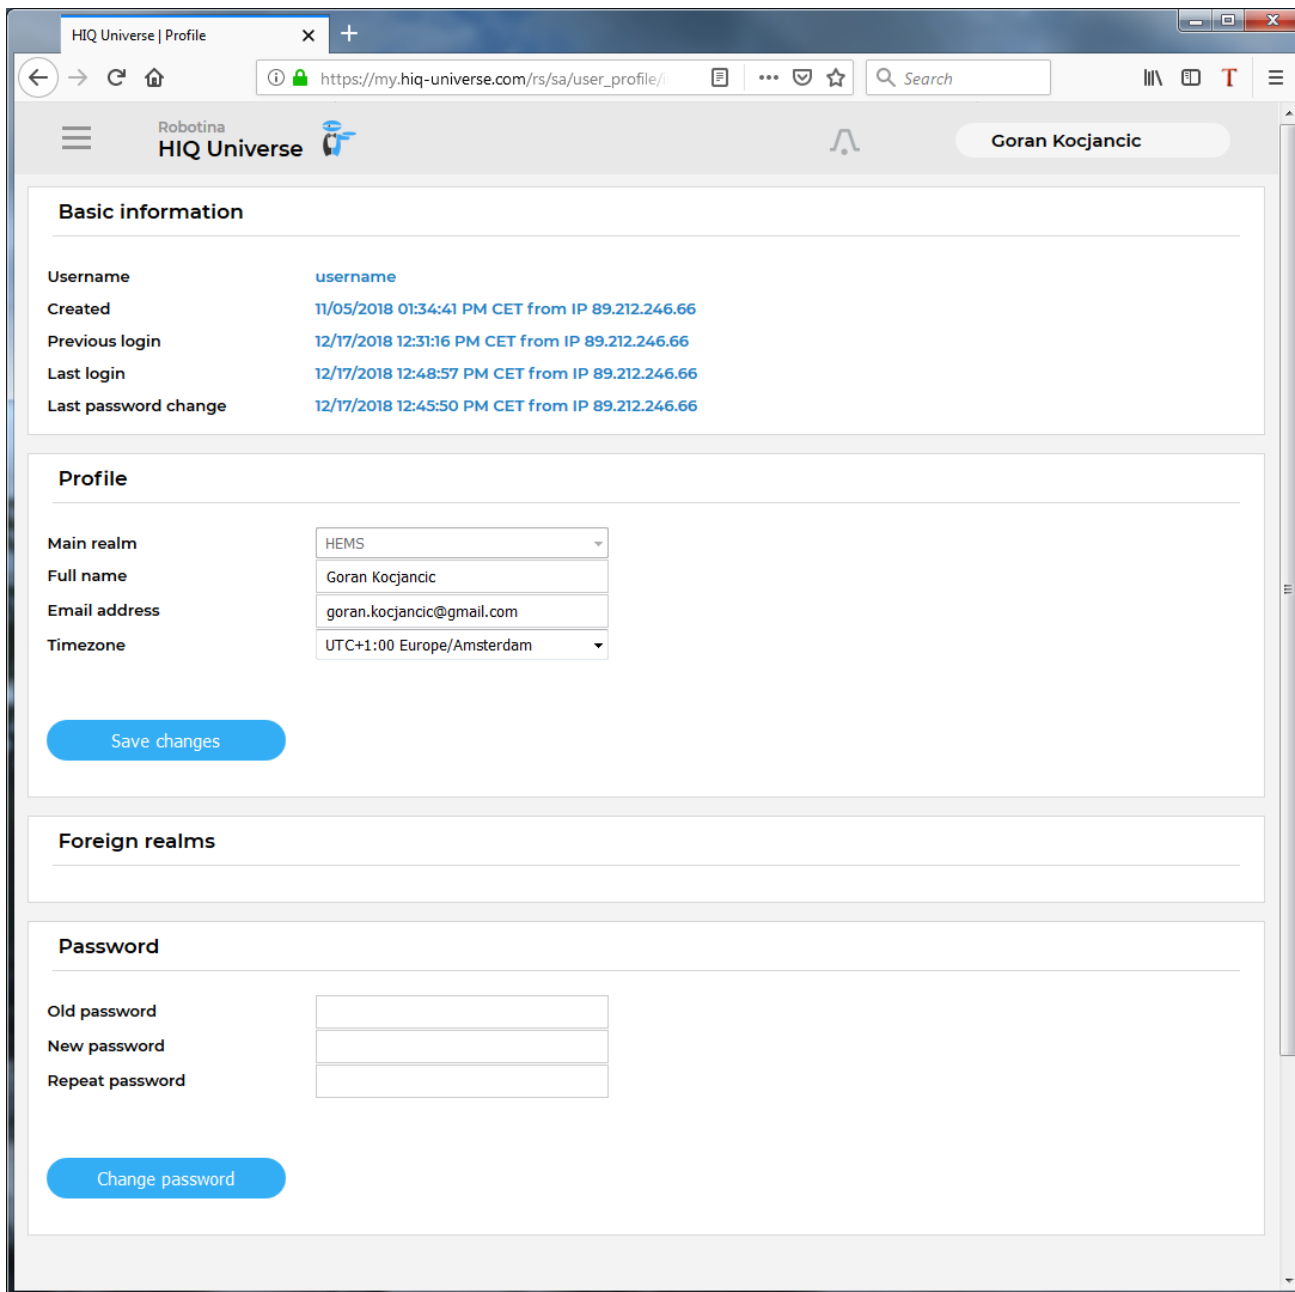

Title and view selection row

From the left:

- HEMS name
- Lighting icon → time-plot displays energy or power
- Money icon → time-plot displays currency
- Daily → time-plot displays power
- Monthly → time-plot displays energy per day
- Yearly → time-plot displays energy par month
- Target icon → time-plot go to now
- < → time-plot goes to previous term
- > → time-plot goes to next term
- Date → Select term for time-plot
- Download icon → Download “csv” data for displayed time-plot period
- Location of HEMS installation
- Time at HEMS installation site.

Power flow chart

Displays actual power flow with:

- Power sources (Local PV, wind, co-generation plants) at top
- Grid (divided by tariffs) on left side
- Storage (battery) systems on right side and
- Consumers on bottom.

Unused items are soft greyed out with X. Items without actual power are displayed as dots.

Power and energy time-plot

power for 10:55

On bottom is time-plot for selected time period (in title row). By clicking on time plot a term for legend display is selected. Above there is power/energy legend.

User profile set-up

Basic information section:

- Username
- Created date and IP
- Previous and last login date and IP
- Last password change date and IP

Profile section:

- Main realm display
- Full name, email address and timezone edit fields