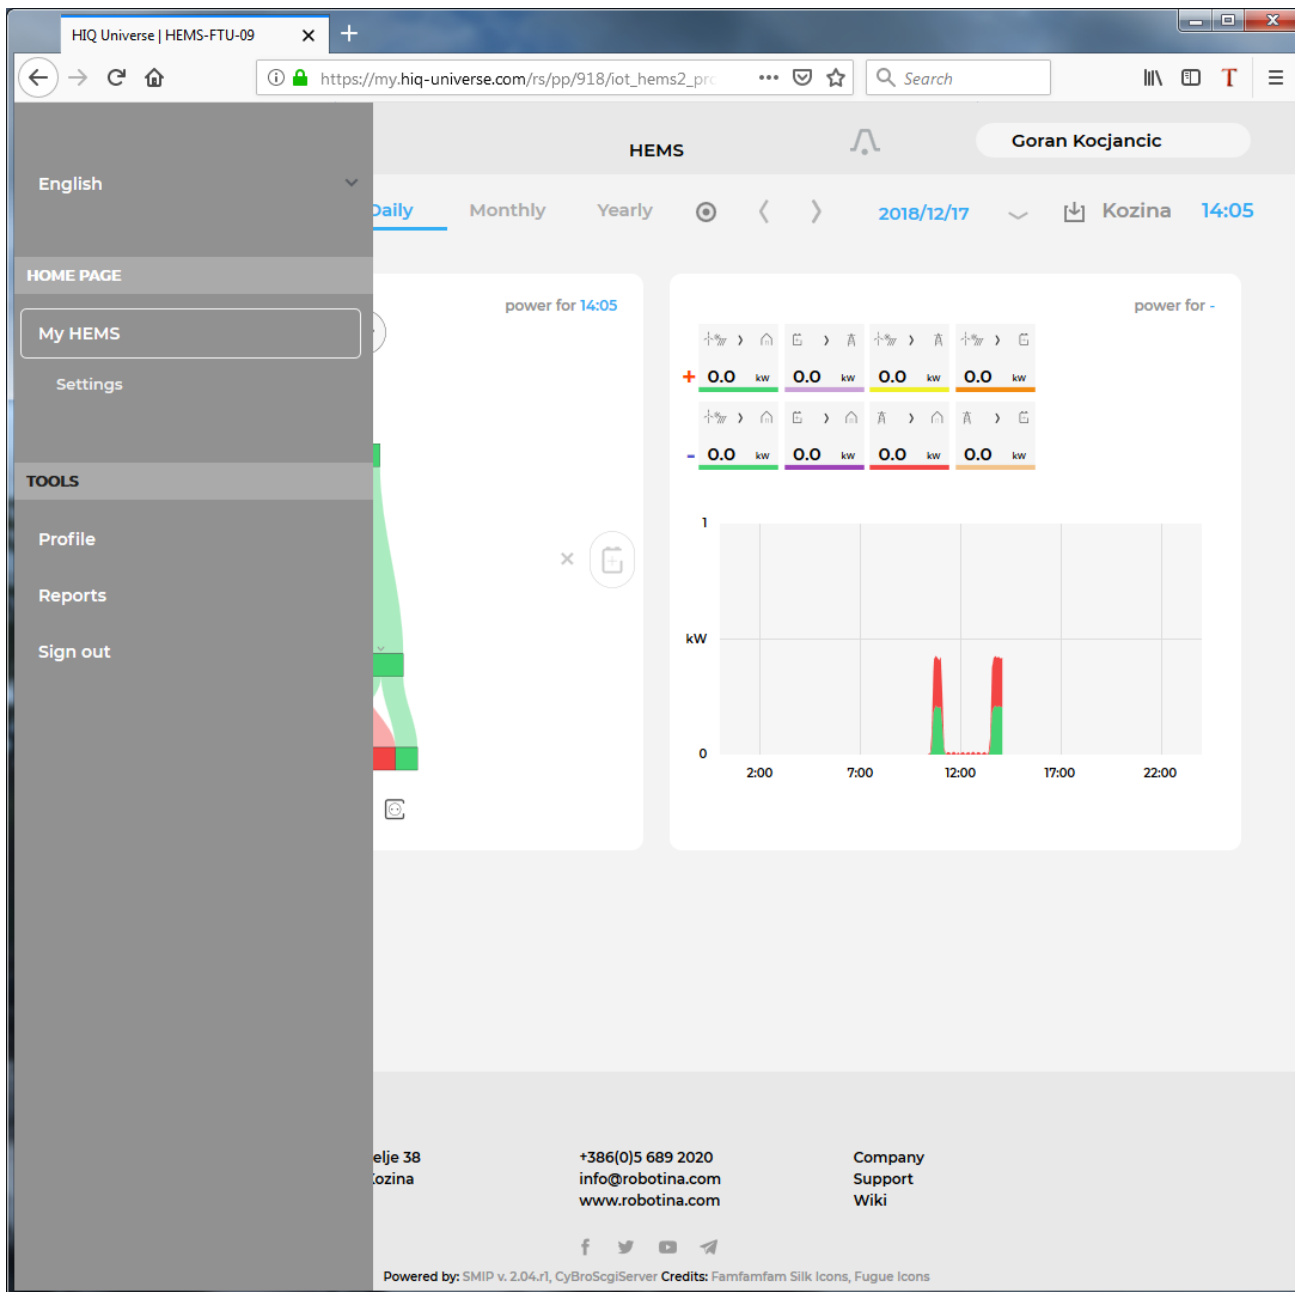

HIQ Universe subscription dashboard

You will see tiles for all your subscribed HIQ Universe devices and services.

Go to [Main HEMS view](#) by clicking on HEMS tile or

add [new HEMS device](#) by clicking on blank tile with + sign.

["User profile set-up"](#) is invoked by clicking on user name on top right.

Main HEMS view

Main HEMS page consists of 3 sections:

- "Title and view selection row" at the top
- "Power flow chart" on left side
- "Power and energy time-plot" on right

Title and view selection row

From the left:

- HEMS name
- Lighting icon → time-plot displays energy or power
- Money icon → time-plot displays currency
- Daily → time-plot displays power
- Monthly → time-plot displays energy per day
- Yearly → time-plot displays energy par month
- Target icon → time-plot go to now
- < → time-plot goes to previous term
- > → time-plot goes to next term
- Date → Select term for time-plot
- Download icon → Download “csv” data for displayed time-plot period
- Location of HEMS installation
- Time at HEMS installation site.

Power flow chart

Displays actual power flow with:

- Power sources (Local PV, wind, co-generation plants) at top
- Grid (divided by tariffs) on left side
- Storage (battery) systems on right side and
- Consumers on bottom.