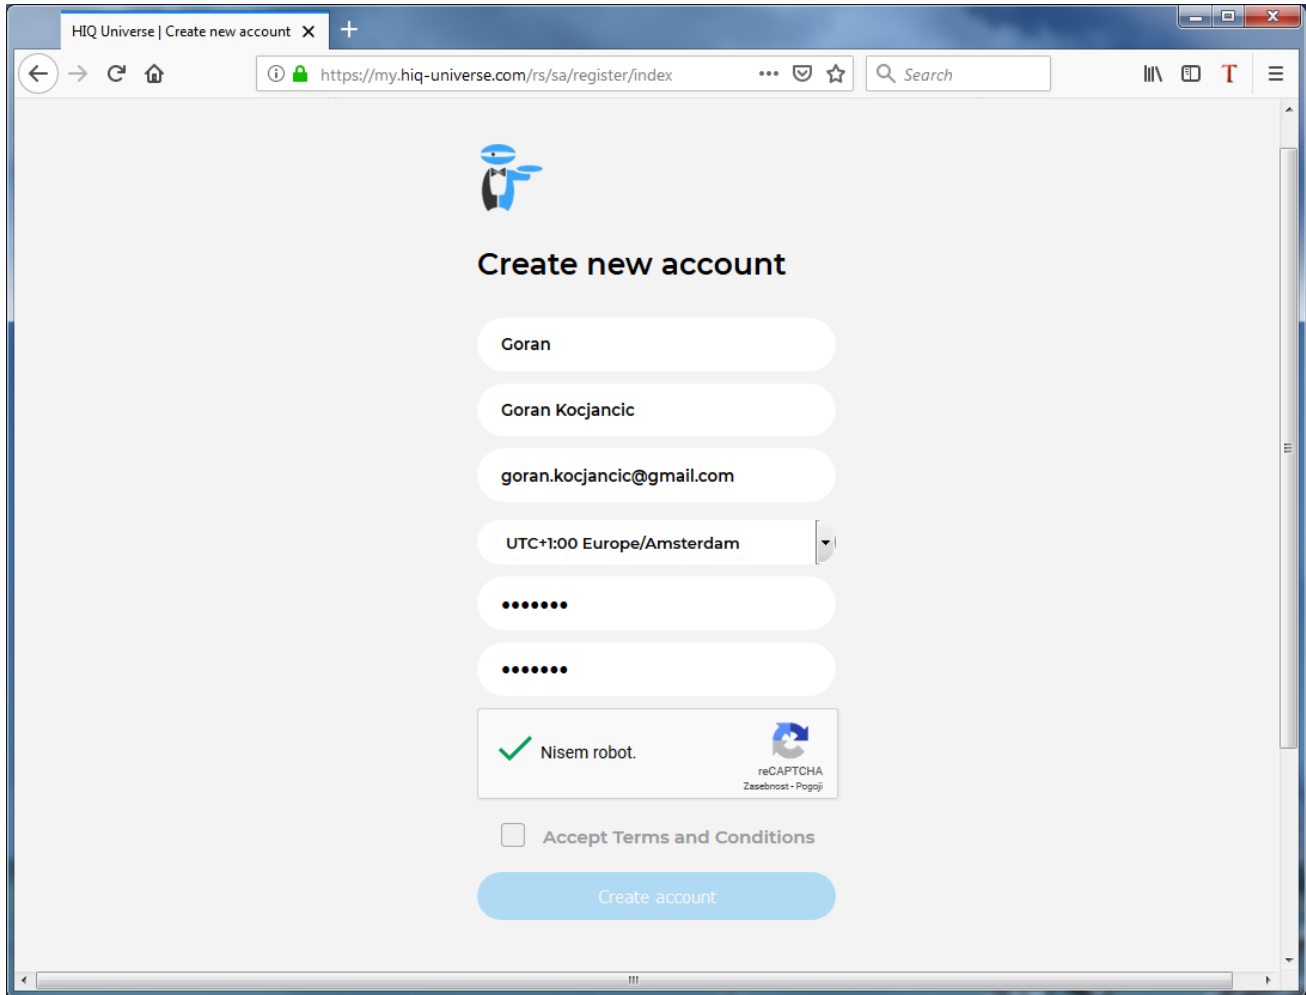

HIQ UNIVERSE

HIQ Universe is a cloud service that enables:

- An overview of current power consumption and
- An overview of the history of electrical power and energy consumption and production.

Access point: <https://my.hiq-universe.com>

HIQ Universe Log-in

Log in with your username or email and password to see your [HIQ Universe subscription dashboard](#).

To reset forgotten password click on "[Forgot your password?](#)"

To create new account click on "[Create new account](#)".

Create HIQ Universe account

In the appropriate fields, enter:

- Username
- First and Last name
- E-mail address
- Timezone
- Password

Click on "I'm not a robot"

Accept Terms and Conditions

Click on Create account