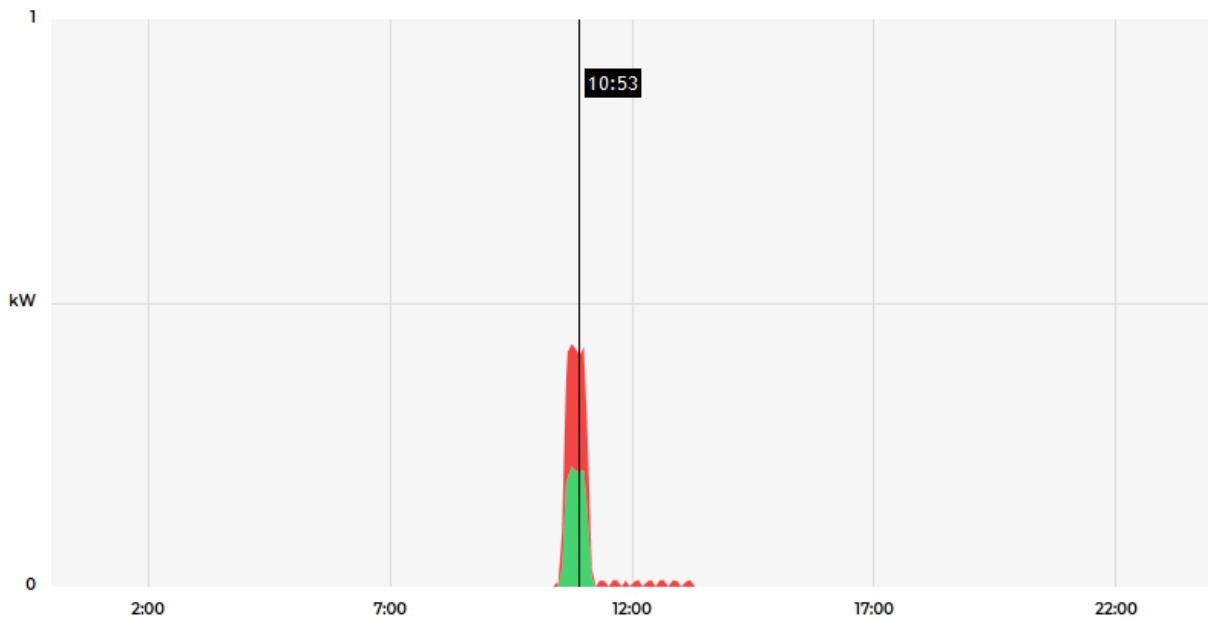

Title and view selection row

From the left:

- HEMS name
- Lighting icon → time-plot displays energy or power
- Money icon → time-plot displays currency
- Daily → time-plot displays power
- Monthly → time-plot displays energy per day
- Yearly → time-plot displays energy par month
- Target icon → time-plot go to now
- < → time-plot goes to previous term
- > → time-plot goes to next term
- Date → Select term for time-plot
- Download icon → Download “csv” data for displayed time-plot period
- Location of HEMS installation
- Time at HEMS installation site.

Power flow chart

Displays actual power flow with:

- Power sources (Local PV, wind, co-generation plants) at top
- Grid (divided by tariffs) on left side
- Storage (battery) systems on right side and
- Consumers on bottom.

Unused items are soft greyed out with X. Items without actual power are displayed as dots.

Power and energy time-plot

power for 10:55

On bottom is time-plot for selected time period (in title row). By clicking on time plot a term for legend display is selected. Above there is power/energy legend.