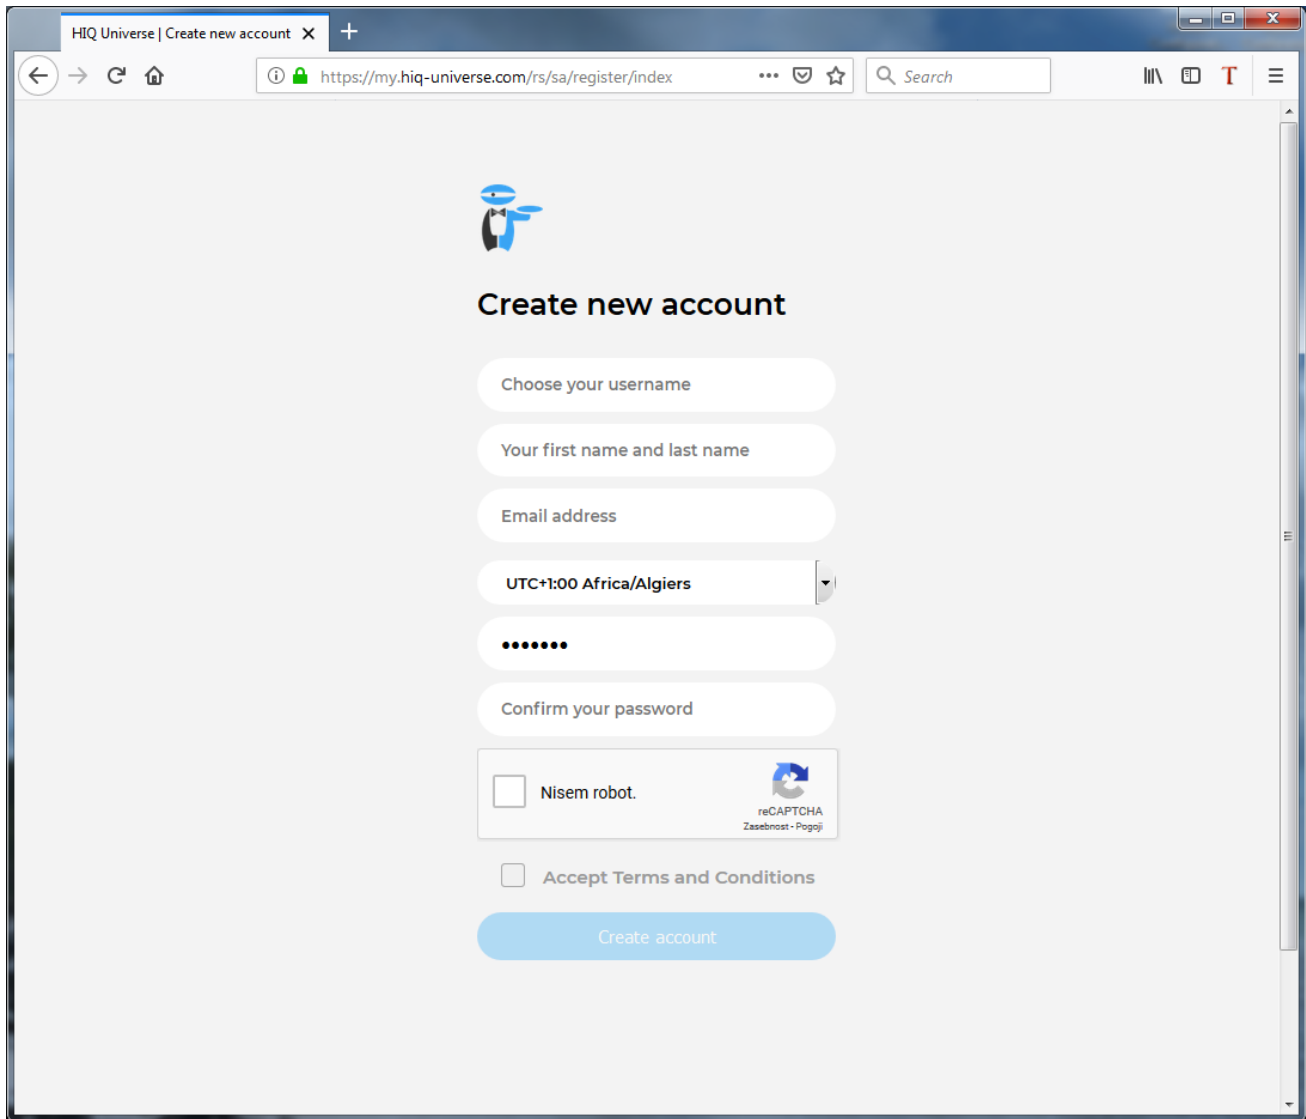

HIQ UNIVERSE

HIQ Universe is a cloud service that enables:

- An overview of current power consumption and
- An overview of the history of electrical power and energy consumption and production.

Access point: <https://my.hiq-universe.com>

HIQ Universe Log-in

Log in with your username or email and password to see your [HIQ Universe subscription dashboard](#).

To reset forgotten password click on "[Forgot your password?](#)"

To create new account click on "[Create new account](#)".

Create HIQ Universe account

In the appropriate fields, enter:

- Username
- First and Last name
- E-mail address
- Timezone
- Password

Click on "I'm not a robot"

Accept Terms and Conditions

Click on Create account