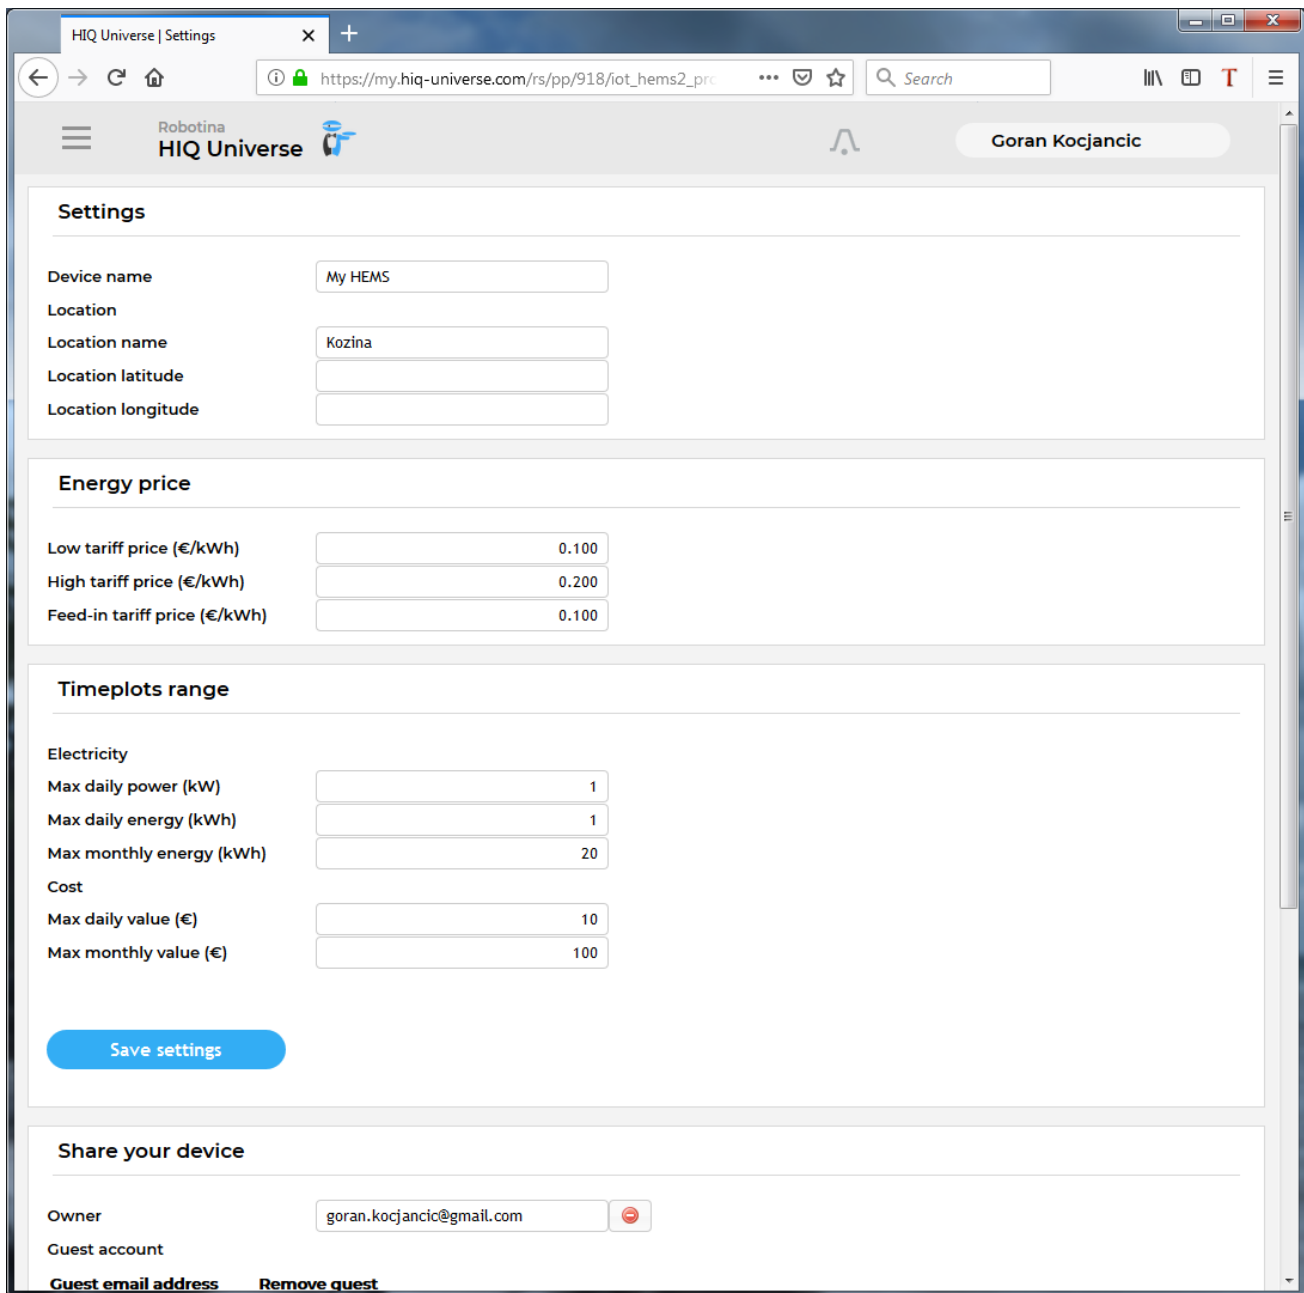

HEMS settings

Sections:

- Settings:
  - Device name
  - Location name and coordinates
- Energy price: per tariff energy price
- Timeplots range: ranges for various timeplots
- Share your device: manage device sharing guest accounts