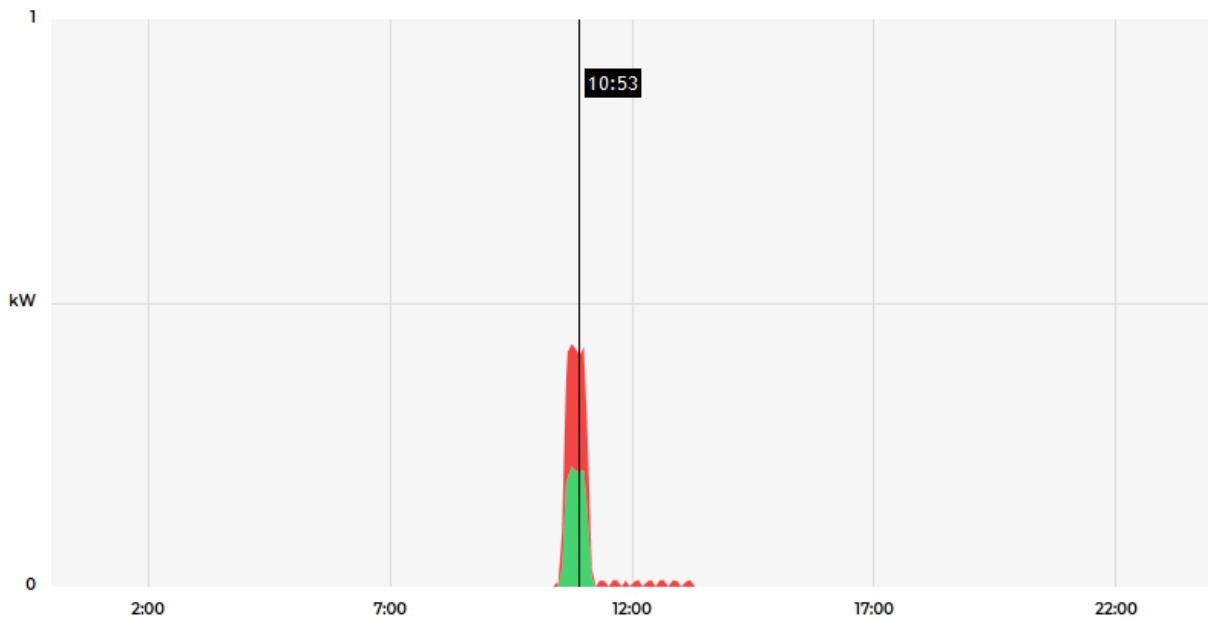

**Title and view selection row**

From the left:

- HEMS name
- Lighting icon → time-plot displays energy or power
- Money icon → time-plot displays currency
- Daily → time-plot displays power
- Monthly → time-plot displays energy per day
- Yearly → time-plot displays energy par month
- Target icon → time-plot go to now
- < → time-plot goes to previous term
- > → time-plot goes to next term
- Date → Select term for time-plot
- Download icon → Download “csv” data for displayed time-plot period
- Location of HEMS installation
- Time at HEMS installation site.

### **Power flow chart**

Displays actual power flow with:

- Power sources (Local PV, wind, co-generation plants) at top
- Grid (divided by tariffs) on left side
- Storage (battery) systems on right side and
- Consumers on bottom.

### Power and energy time-plot

power for 10:55

On bottom is time-plot for selected time period (in title row). By clicking on time plot a term for legend display is selected. Above there is power/energy legend.