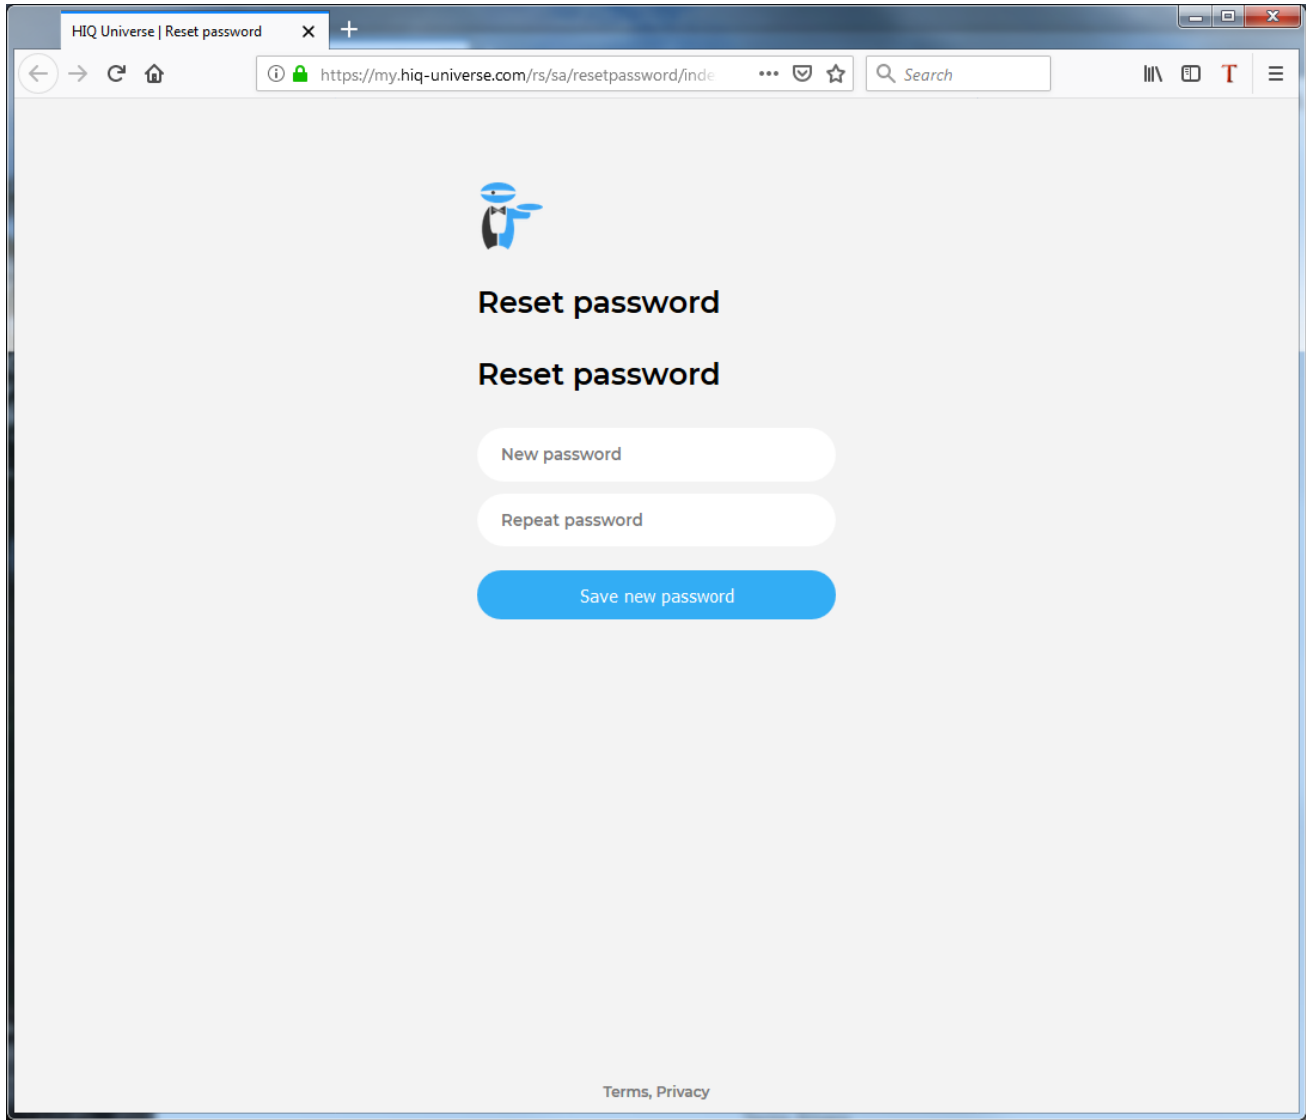

A confirmation link will be sent to your email address.

Proceed to ["HIQ Universe Log-in"](#) screen.

## Reset forgotten password

In the appropriate field, enter email address.

Click on "I'm not a robot"

Click on "Reset password".

You will receive email with password reset link.

Enter new password and click on "Save new password".

Proceed to ["HIQ Universe Log-in"](#) screen.