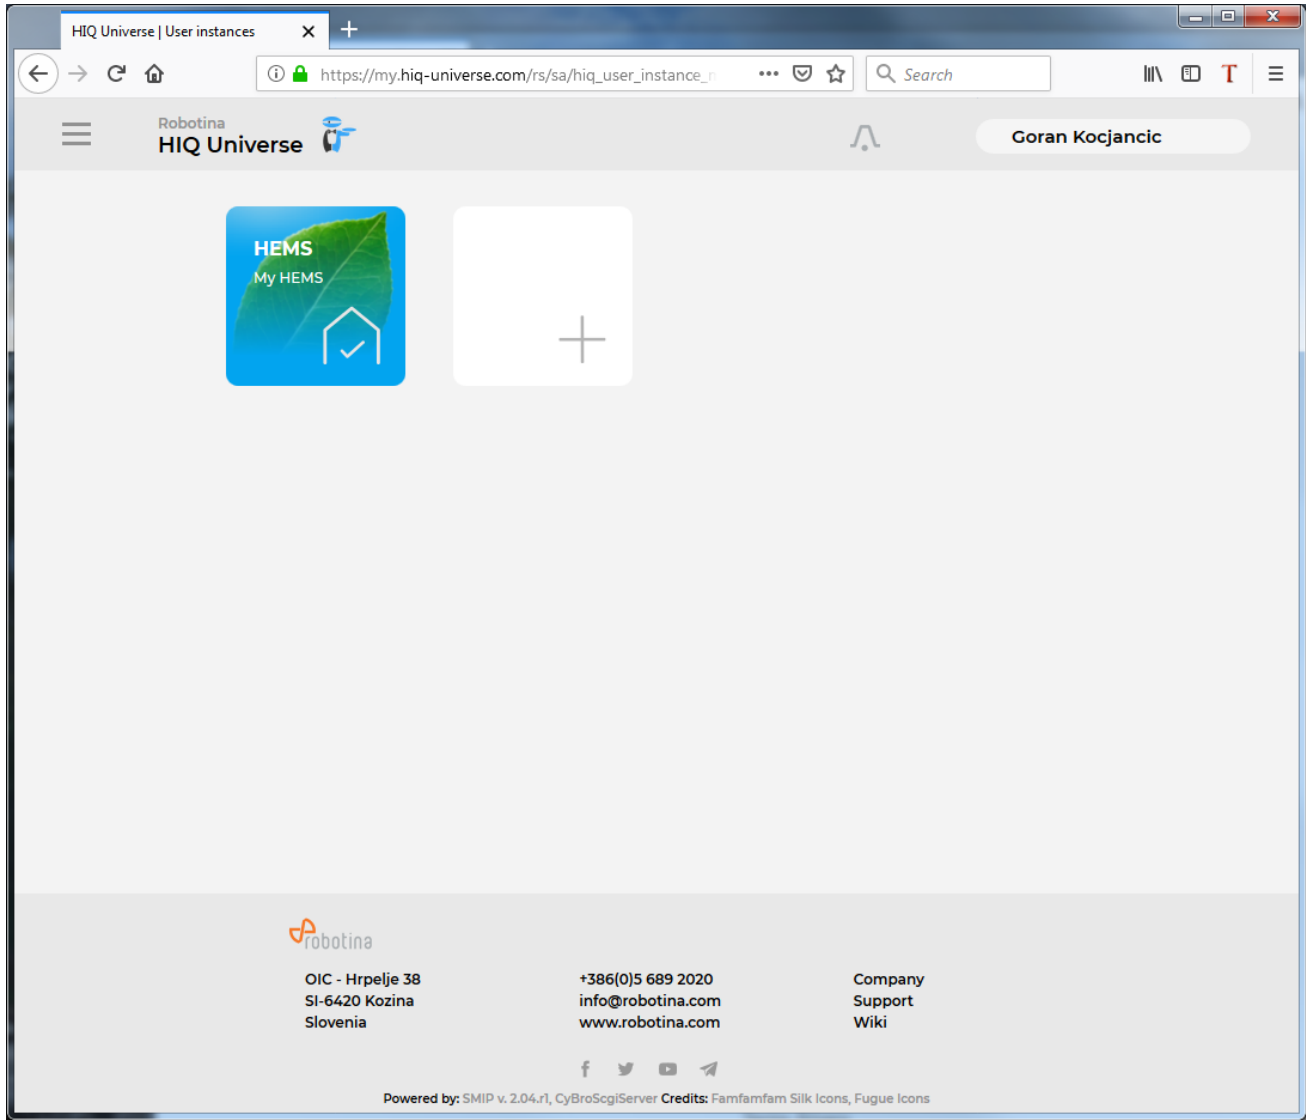

Proceed to ["HIQ Universe Log-in"](#) screen.

## Add HEMS controller

Enter HEMS activation code from “HEMS Quick Set-Up Guide” found in HEMS box.

## HIQ Universe subscription dashboard

You will see tiles for all your subscribed HIQ Universe devices and services.

Go to [Main HEMS view](#) by clicking on HEMS tile or

add [new HEMS device](#) by clicking on blank tile with + sign.