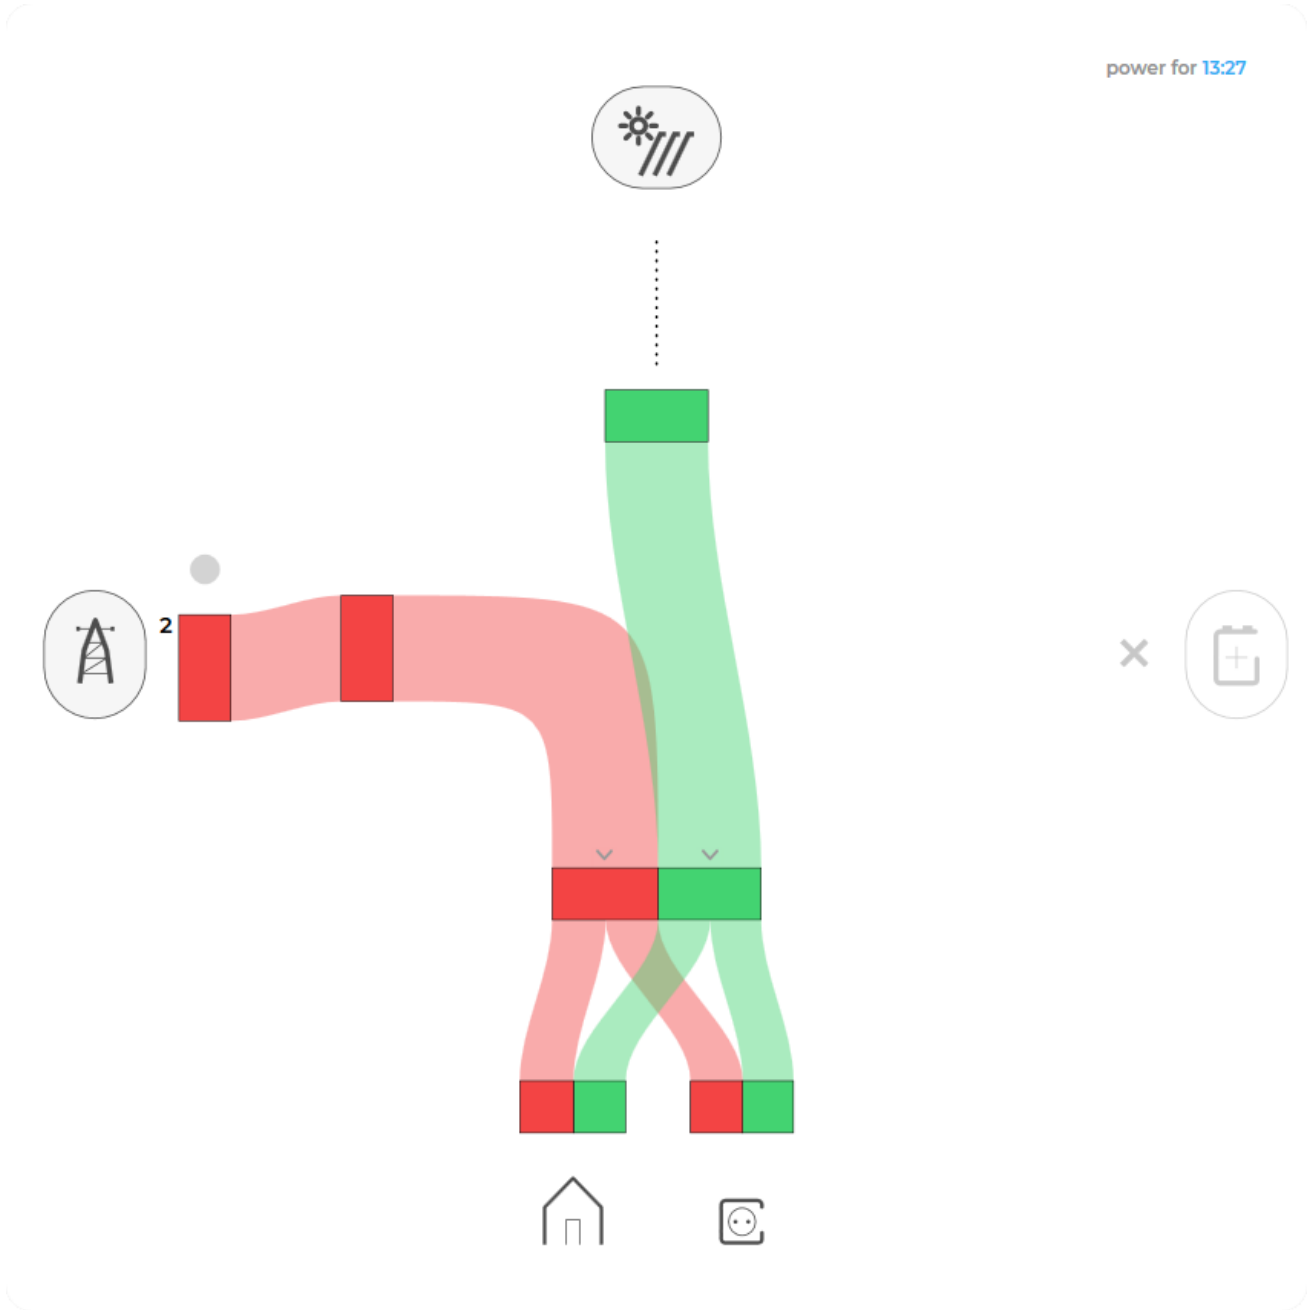

### Main HEMS view

Main HEMS page consists of 3 sections:

- "Title and view selection row" at the top
- "Power flow chart" on left side
- "Power and energy time-plot" on right

Side menu is activated by clicking menu icon (tree vertical lines at top-left). Menu items are dynamic created so can be different for each user. Typical menu items from top:

**Title and view selection row**

From the left:

- HEMS name
- Lighting icon → time-plot displays energy or power
- Money icon → time-plot displays currency
- Daily → time-plot displays power
- Monthly → time-plot displays energy per day
- Yearly → time-plot displays energy par month
- Target icon → time-plot go to now
- < → time-plot goes to previous term
- > → time-plot goes to next term
- Date → Select term for time-plot
- Download icon → Download “csv” data for displayed time-plot period
- Location of HEMS installation
- Time at HEMS installation site.

### **Power flow chart**

Displays actual power flow with:

- Power sources (Local PV, wind, co-generation plants) at top
- Grid (divided by tariffs) on left side
- Storage (battery) systems on right side and
- Consumers on bottom.

### Power and energy time-plot

power for 10:55

On bottom is time-plot for selected time period (in title row). By clicking on time plot a term for legend display is selected. Above there is power/energy legend.