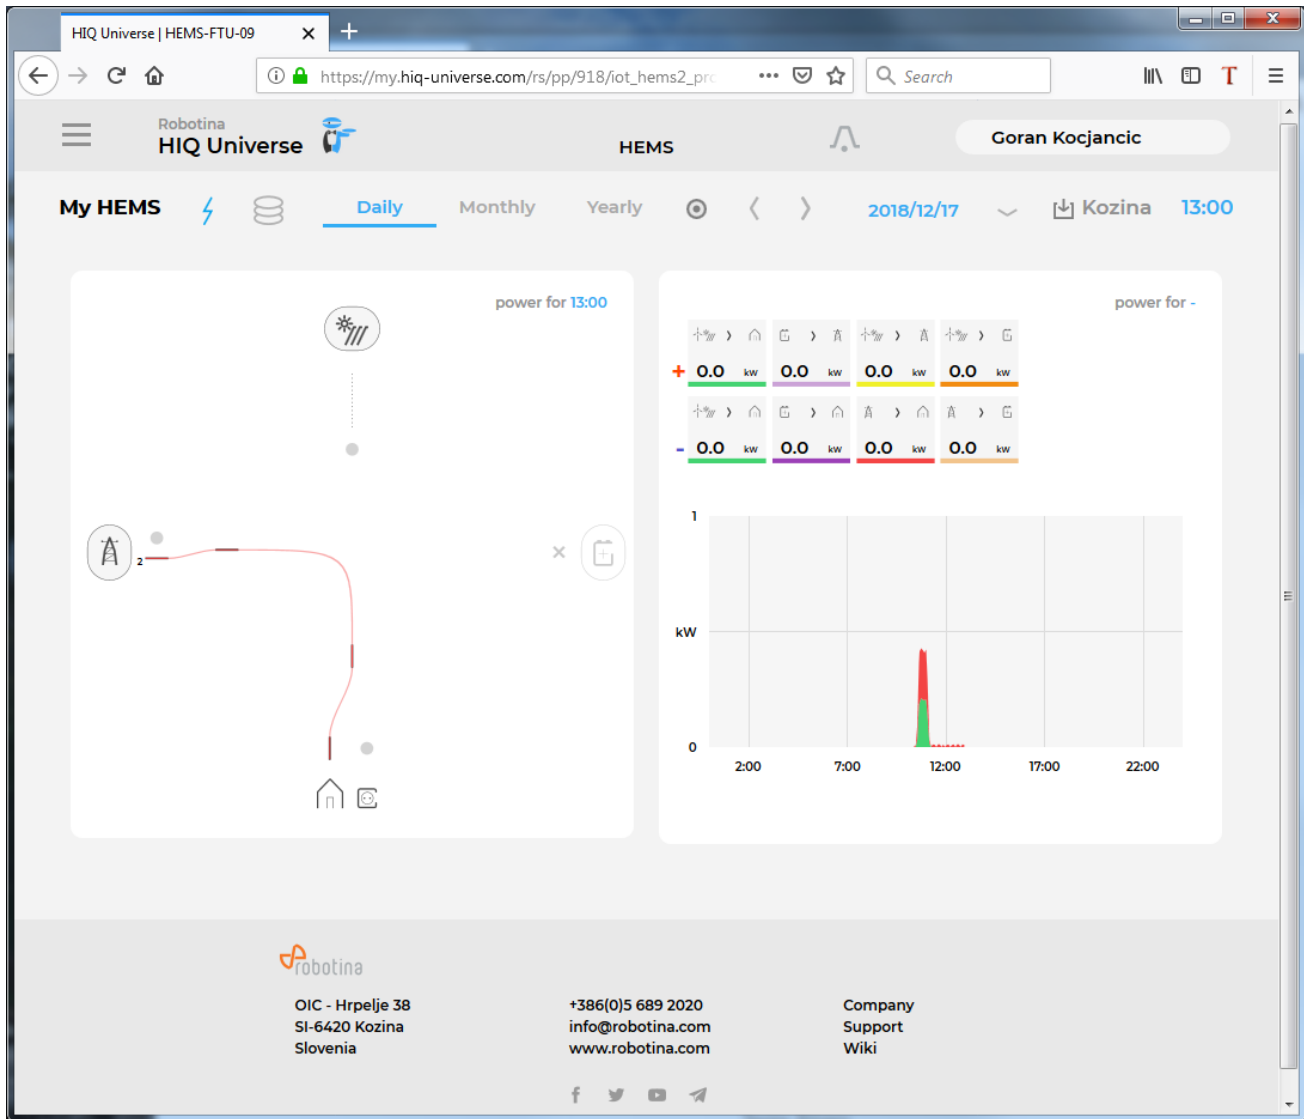

## HIQ Universe subscription dashboard

You will see tiles for all your subscribed HIQ Universe devices and services.

Go to [Main HEMS view](#) by clicking on HEMS tile or

add [new HEMS device](#) by clicking on blank tile with + sign.

["User profile set-up"](#) is invoked by clicking on user name on top right.

### Main HEMS view

Main HEMS page consists of 3 sections:

- "Title and view selection row" at the top
- "Power flow chart" on left side
- "Power and energy time-plot" on right

Side menu is activated by clicking menu icon (tree vertical lines at top-left). Menu items are dynamic created so can be different for each user. Typical menu items from top:

**Title and view selection row**

From the left:

- HEMS name
- Lighting icon → time-plot displays energy or power
- Money icon → time-plot displays currency
- Daily → time-plot displays power
- Monthly → time-plot displays energy per day
- Yearly → time-plot displays energy par month
- Target icon → time-plot go to now
- < → time-plot goes to previous term
- > → time-plot goes to next term
- Date → Select term for time-plot
- Download icon → Download “csv” data for displayed time-plot period
- Location of HEMS installation
- Time at HEMS installation site.