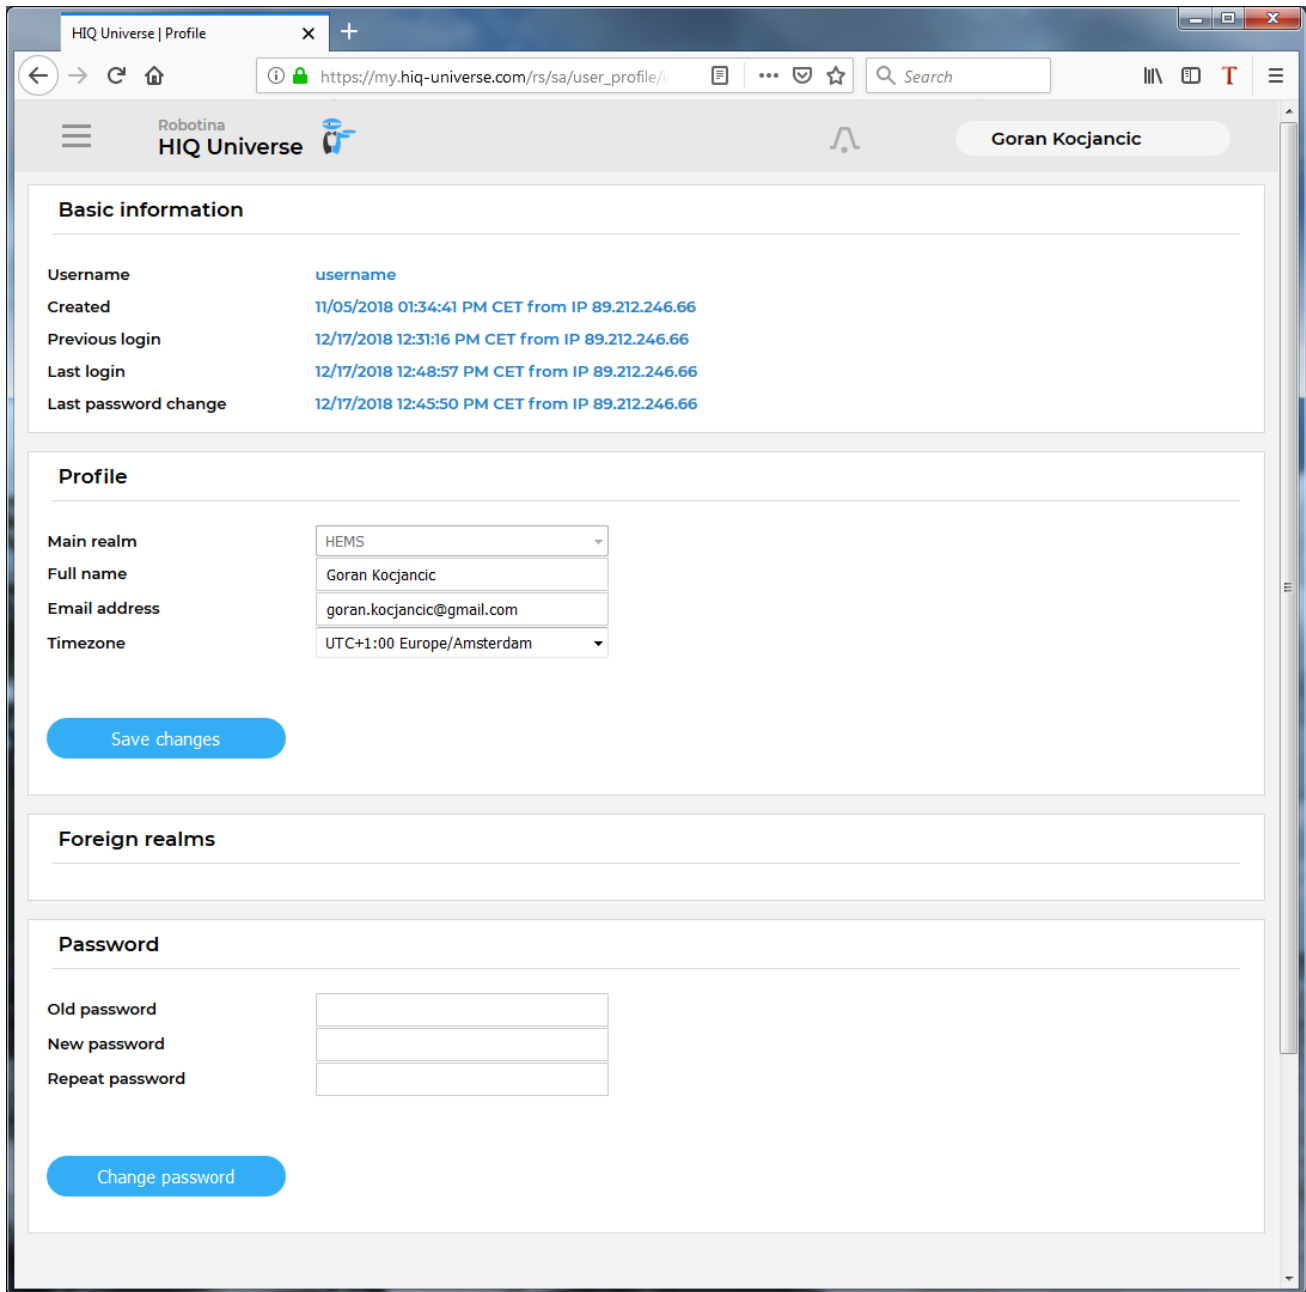

**Title and view selection row**

From the left:

- HEMS name
- Lighting icon → time-plot displays energy or power
- Money icon → time-plot displays currency
- Daily → time-plot displays power
- Monthly → time-plot displays energy per day
- Yearly → time-plot displays energy par month
- Target icon → time-plot go to now
- < → time-plot goes to previous term
- > → time-plot goes to next term
- Date → Select term for time-plot
- Download icon → Download “csv” data for displayed time-plot period
- Location of HEMS installation
- Time at HEMS installation site.

### **Power flow chart**

Displays actual power flow with:

- Power sources (Local PV, wind, co-generation plants) at top
- Grid (divided by tariffs) on left side
- Storage (battery) systems on right side and
- Consumers on bottom.

### Power and energy time-plot

power for 10:55

On bottom is time-plot for selected time period (in title row). By clicking on time plot a term for legend display is selected. Above there is power/energy legend.

### User profile set-up

Basic information section:

- Username
- Created date and IP
- Previous and last login date and IP
- Last password change date and IP

Profile section:

- Main realm display
- Full name, email address and timezone edit fields