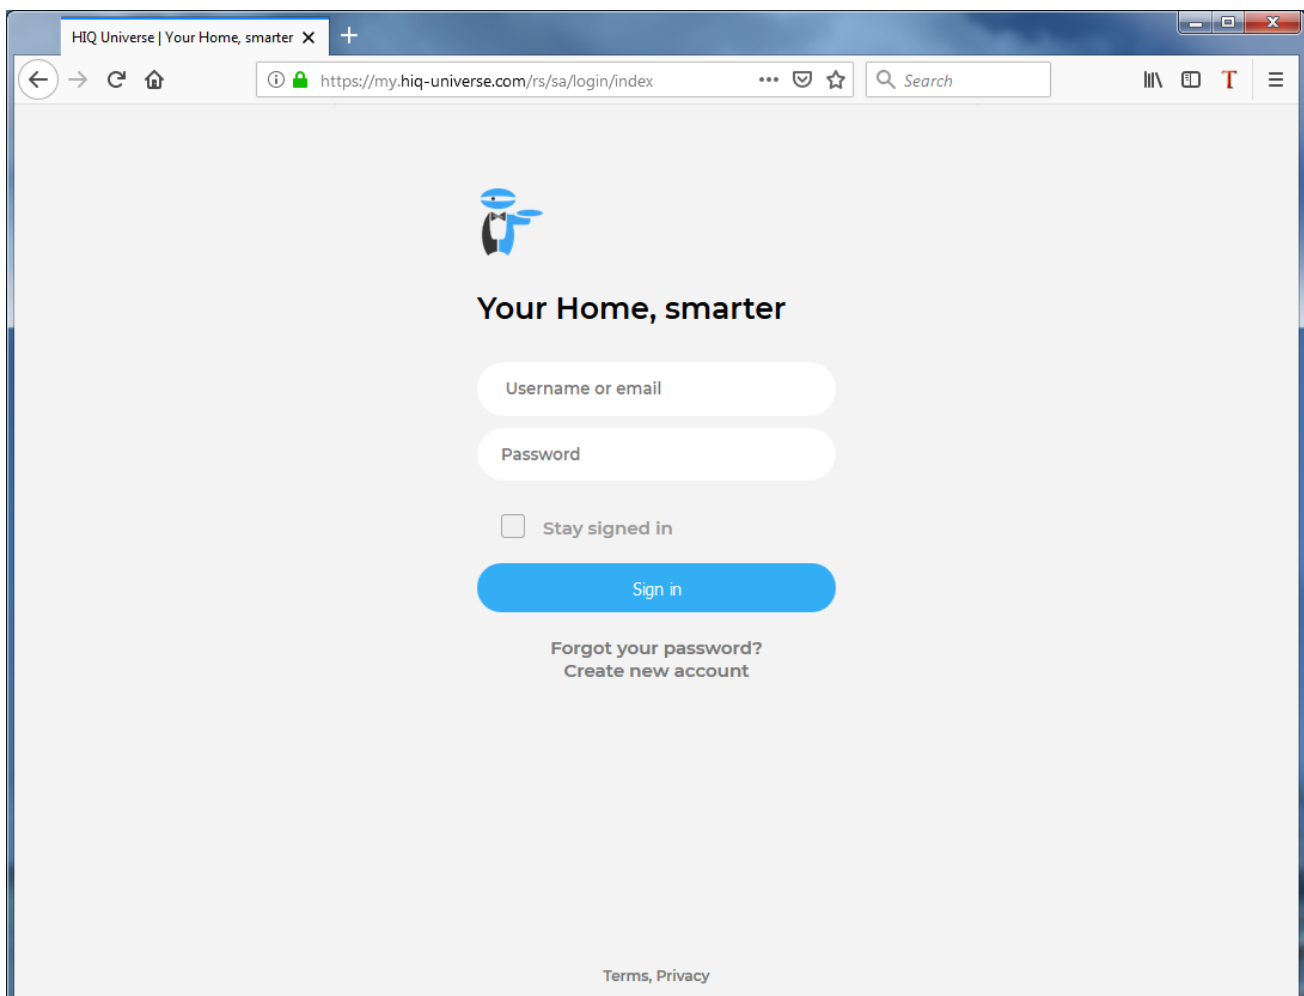

# HIQ UNIVERSE

HIQ Universe is a cloud service that enables:

- An overview of current power consumption and
- An overview of the history of electrical power and energy consumption and production.

Access point: <https://my.hiq-universe.com>

## HIQ Universe Log-in

Log in with your username or email and password to see your [HIQ Universe subscription dashboard](#).

To reset forgotten password click on "[Forgot your password?](#)"

To create new account click on "[Create new account](#)".