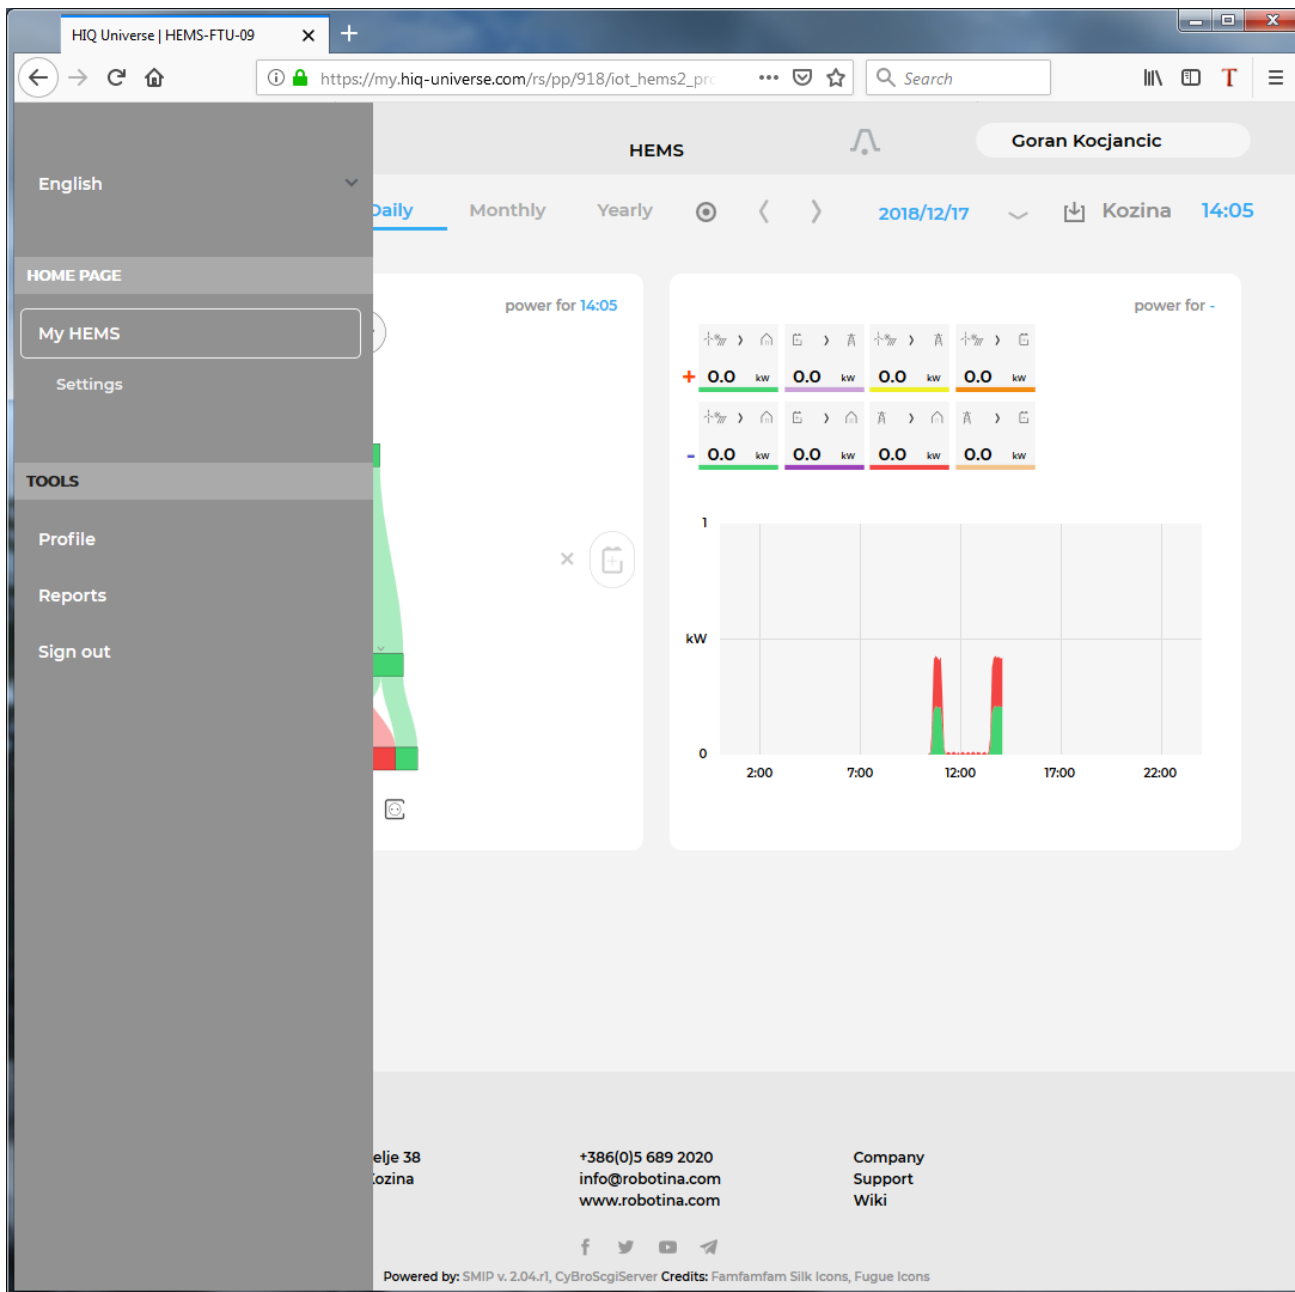

## HIQ Universe subscription dashboard

You will see tiles for all your subscribed HIQ Universe devices and services.

Go to [Main HEMS view](#) by clicking on HEMS tile or

add [new HEMS device](#) by clicking on blank tile with + sign.

["User profile set-up"](#) is invoked by clicking on user name on top right.

### Main HEMS view

Main HEMS page consists of 3 sections:

- "Title and view selection row" at the top
- "Power flow chart" on left side
- "Power and energy time-plot" on right

Side menu is activated by clicking menu icon (tree vertical lines at top-left). Menu items are dynamic created so can be different for each user. Typical menu items from top:

**Title and view selection row**

From the left:

- HEMS name
- Lighting icon → time-plot displays energy or power
- Money icon → time-plot displays currency
- Daily → time-plot displays power
- Monthly → time-plot displays energy per day
- Yearly → time-plot displays energy par month
- Target icon → time-plot go to now
- < → time-plot goes to previous term
- > → time-plot goes to next term
- Date → Select term for time-plot
- Download icon → Download “csv” data for displayed time-plot period
- Location of HEMS installation
- Time at HEMS installation site.