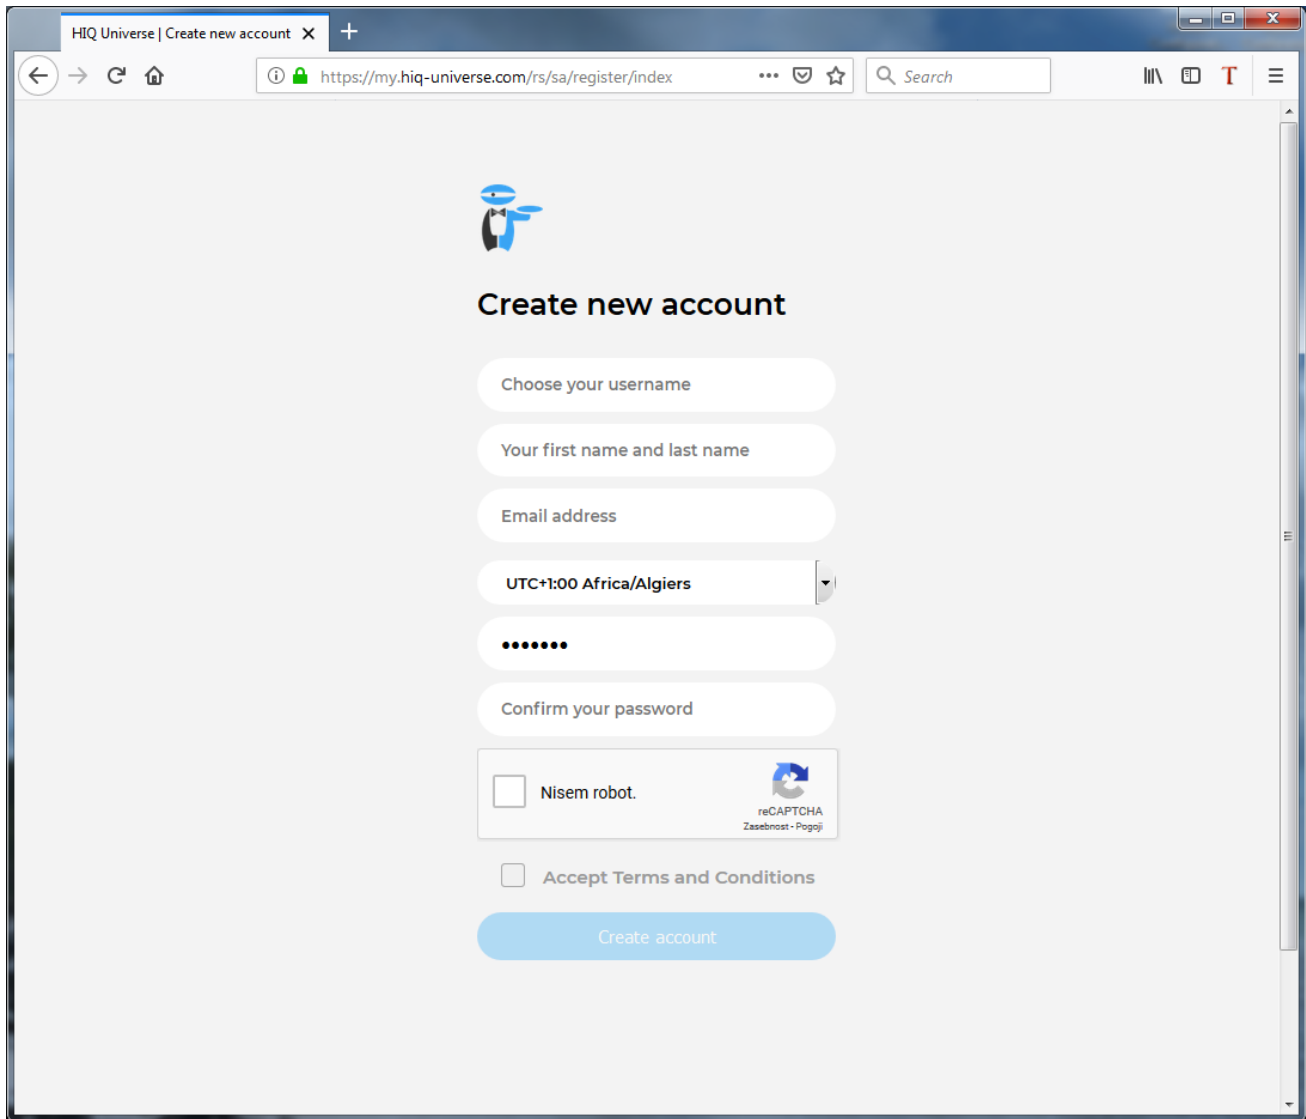

# HIQ UNIVERSE

HIQ Universe is a cloud service that enables:

- An overview of current power consumption and
- An overview of the history of electrical power and energy consumption and production.

Access point: <https://my.hiq-universe.com>

## HIQ Universe Log-in

Log in with your username or email and password to see your [HIQ Universe subscription dashboard](#).

To reset forgotten password click on "[Forgot your password?](#)"

To create new account click on "[Create new account](#)".

## Create HIQ Universe account

In the appropriate fields, enter:

- Username
- First and Last name
- E-mail address
- Timezone
- Password

Click on "I'm not a robot"

Accept Terms and Conditions

Click on Create account