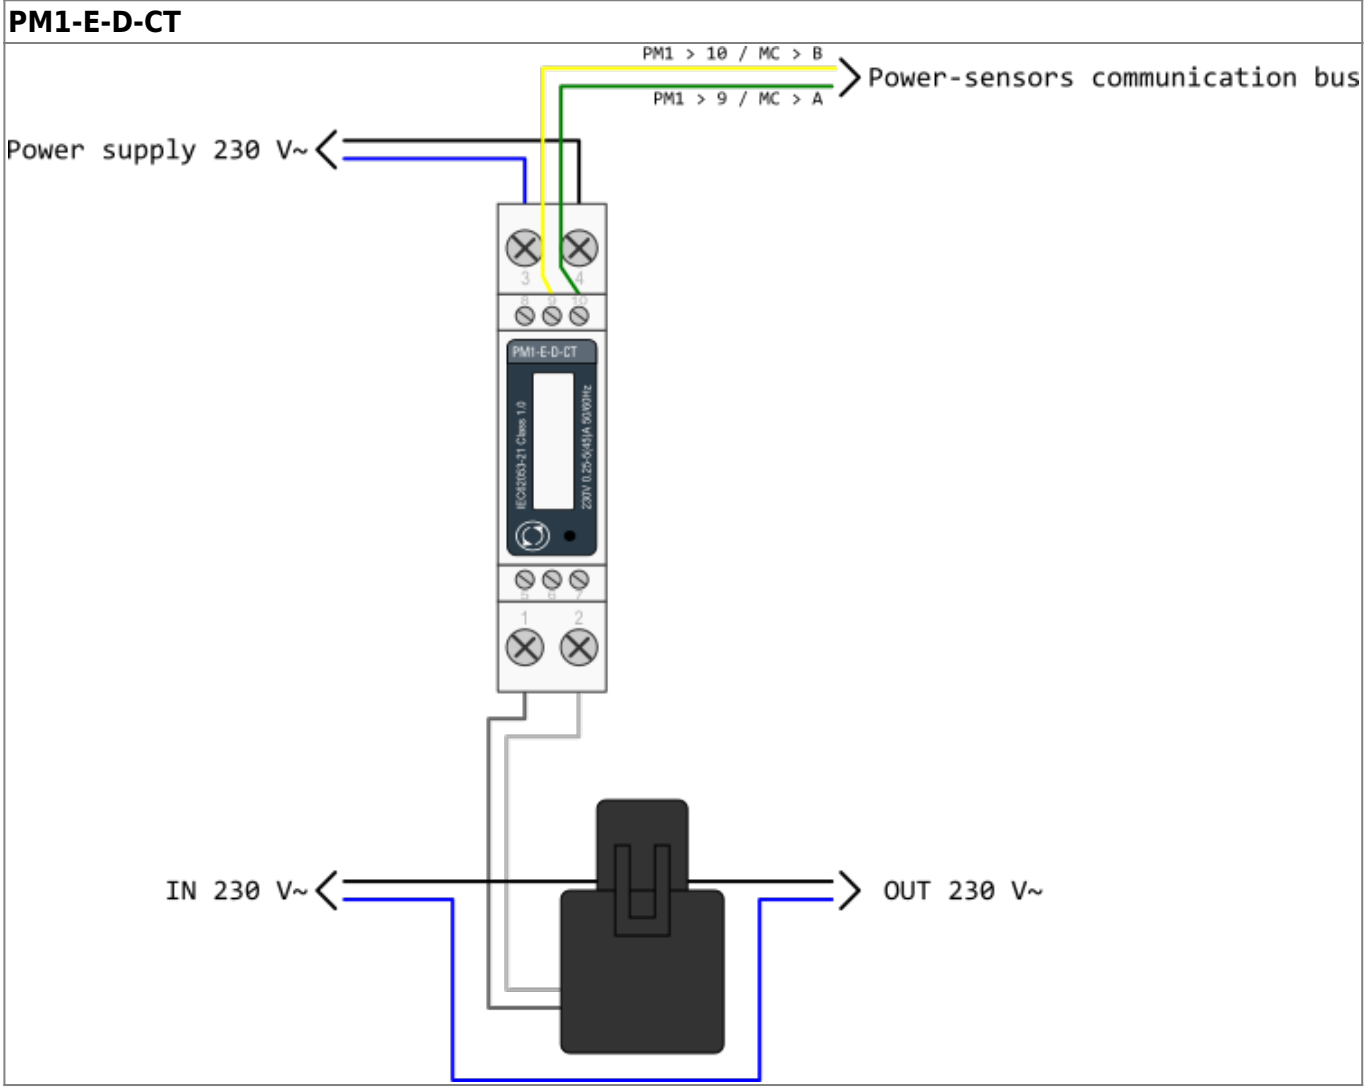

HEMS G2 wiring

PM1-E-D

PM3-E-D-CT

From: <http://wiki.hiq-universe.com/> -

Permanent link: http://wiki.hiq-universe.com/doku.php?id=en:hems_v1_2_0:methods_resources:wiring&rev=1616075296

Last update: 2021/03/18 13:48