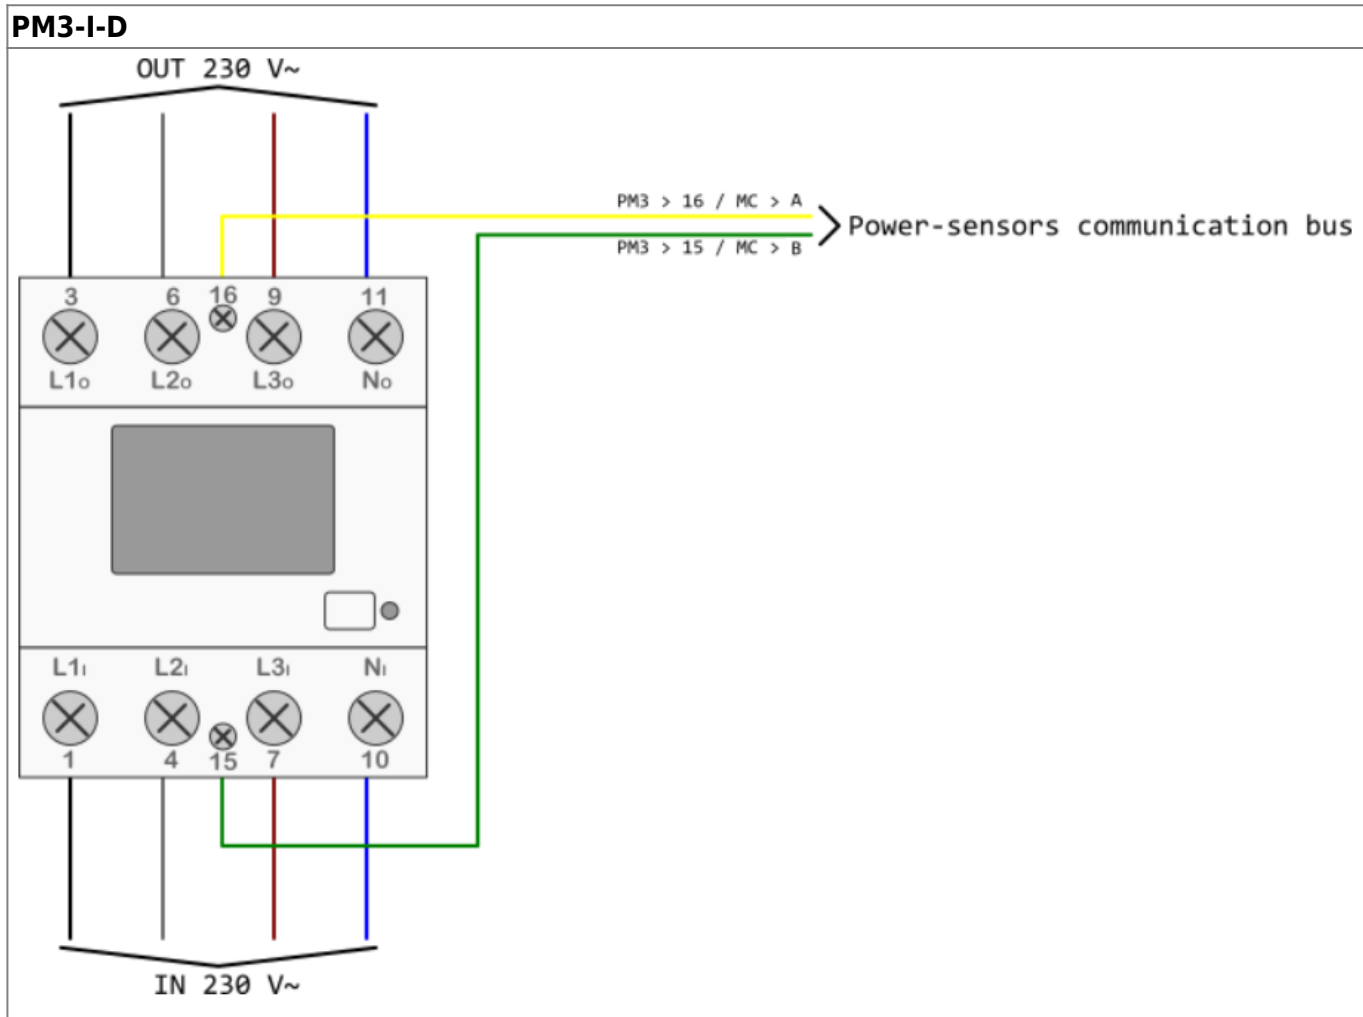

HEMS G2 wiring

PM1-E-D

PM3-E-D-CT

From: <http://wiki.hiq-universe.com/> -

Permanent link: http://wiki.hiq-universe.com/doku.php?id=en:hems_v1_2_0:methods_resources:wiring&rev=1616075296

Last update: 2021/03/18 13:48