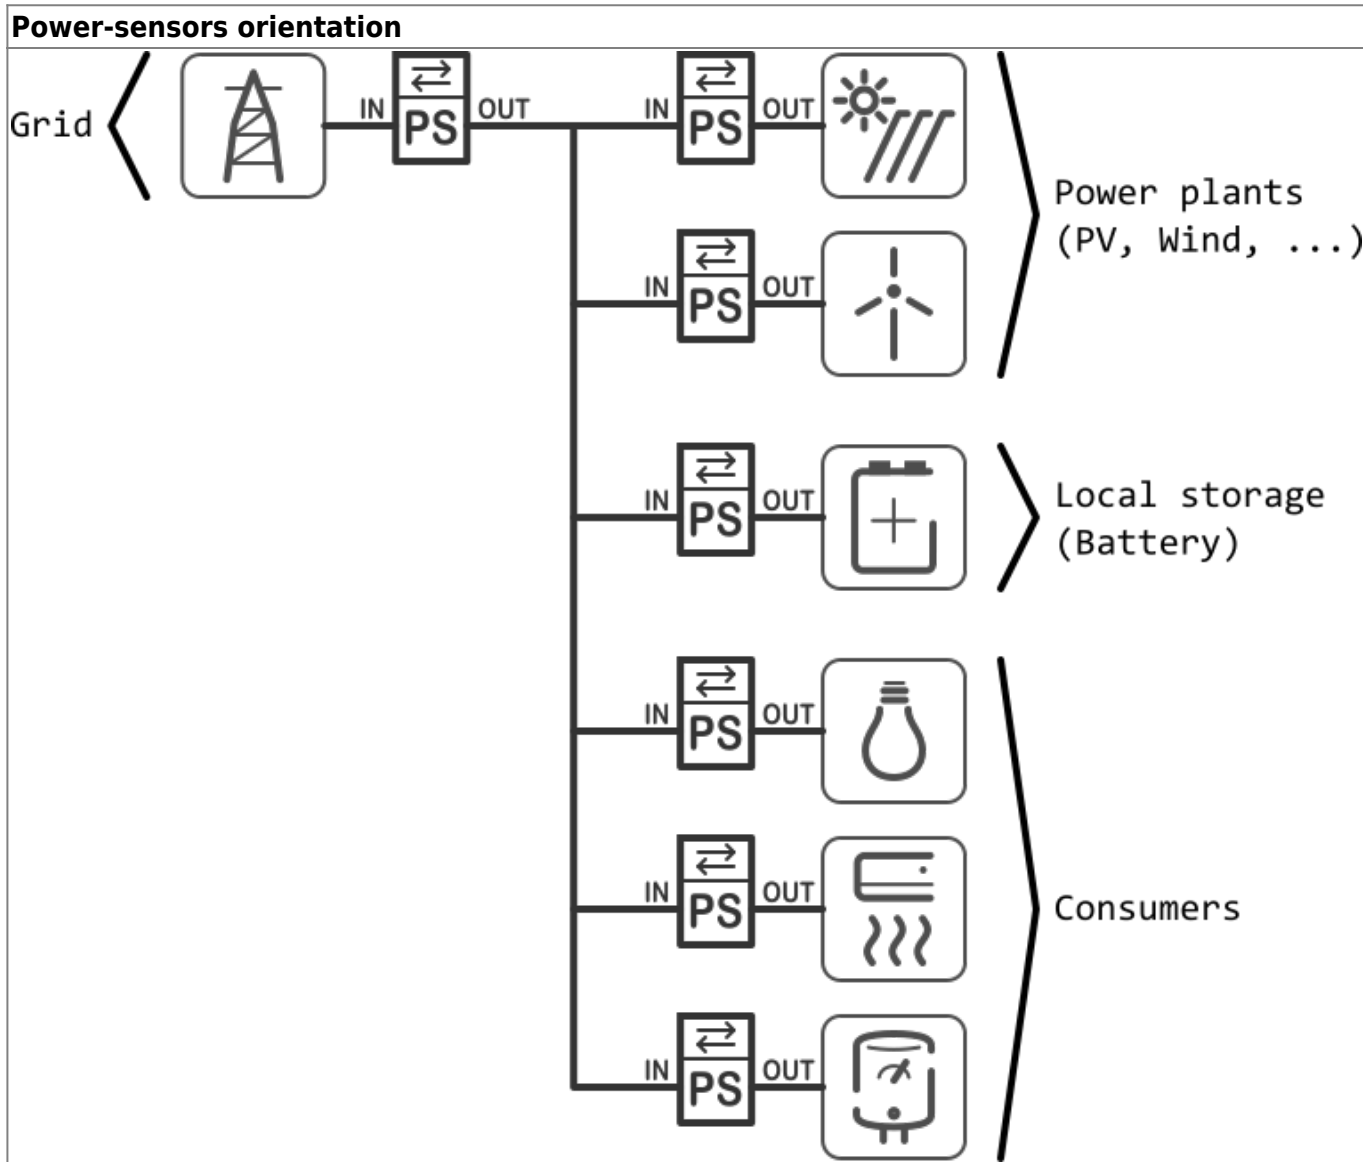

HEMS G2 wiring

PM1-E-D

PM3-E-D-CT

From: <http://wiki.hiq-universe.com/> -

Permanent link: http://wiki.hiq-universe.com/doku.php?id=en:hems_v1_2_0:methods_resources:wiring&rev=1616075296

Last update: 2021/03/18 13:48