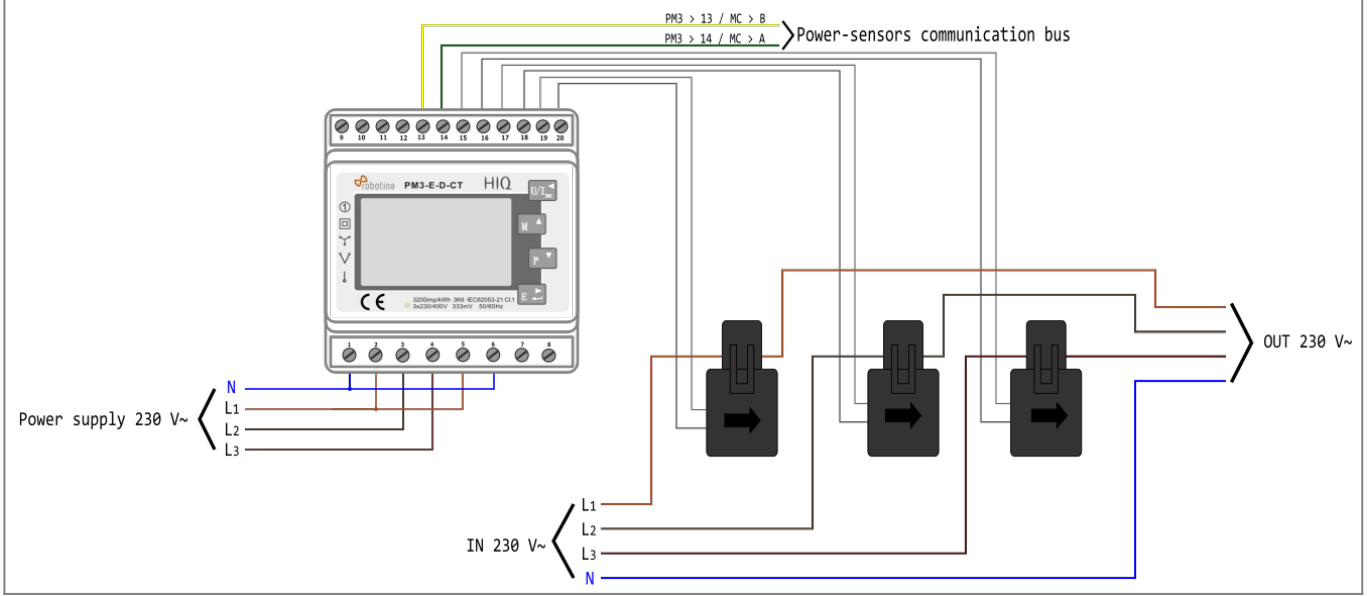

HEMS G2 wiring

PM1-E-D

PM3-E-D-CT

From: <http://wiki.hiq-universe.com/> -

Permanent link: http://wiki.hiq-universe.com/doku.php?id=en:hems_v1_2_0:methods_resources:wiring&rev=1616075296

Last update: 2021/03/18 13:48