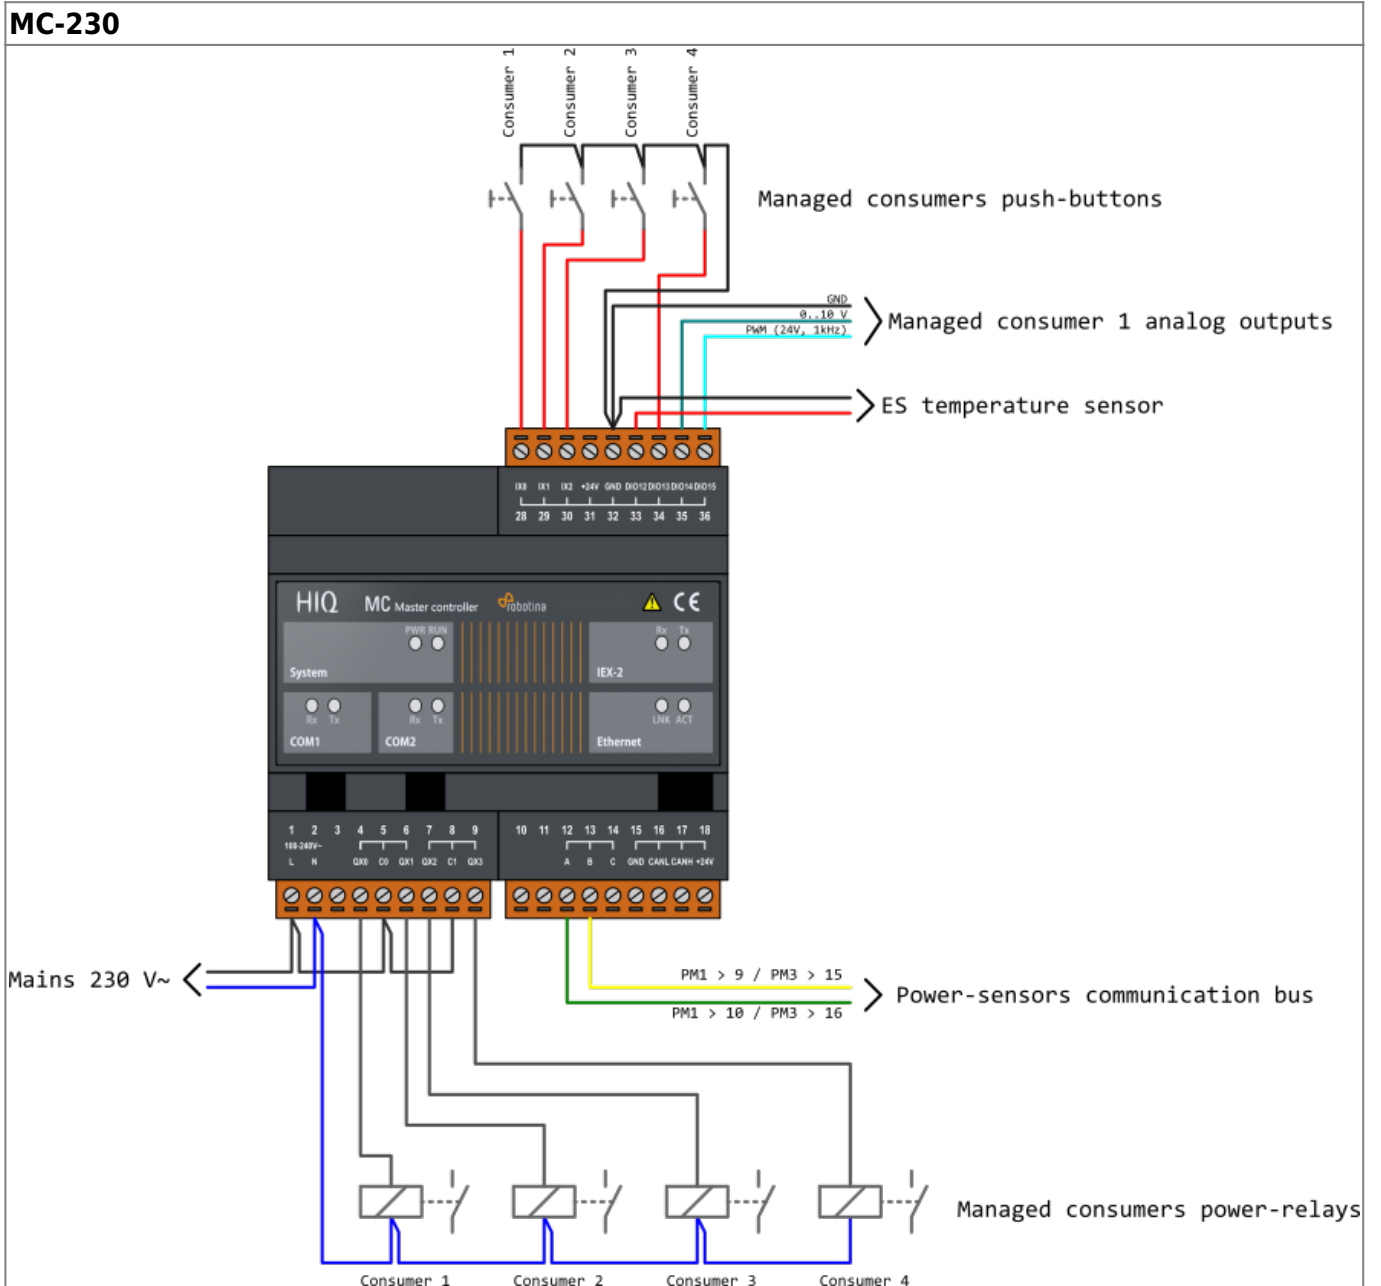

HEMS G2 wiring

PM1-E-D

PM3-E-D-CT

From: <http://wiki.hiq-universe.com/> -

Permanent link: http://wiki.hiq-universe.com/doku.php?id=en:hems_v1_2_0:methods_resources:wiring&rev=1616075296

Last update: 2021/03/18 13:48