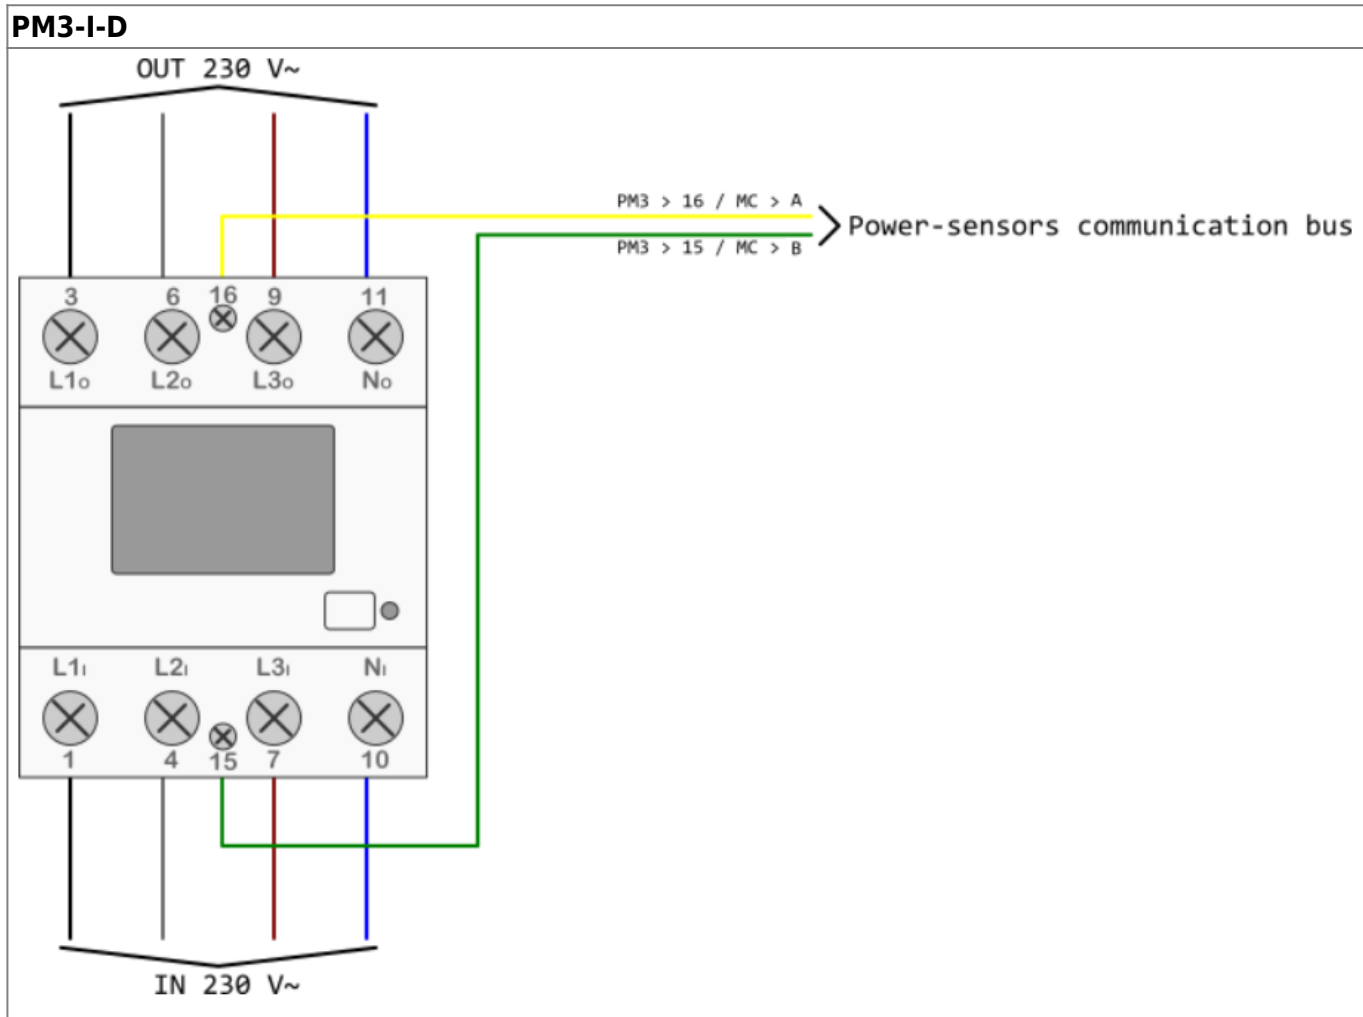

HEMS v1.2.0 wiring

PM1-E-D

PM3-E-D-CT

From: <http://wiki.hiq-universe.com/> -

Permanent link: http://wiki.hiq-universe.com/doku.php?id=en:hems_v1_2_0:methods_resources:wiring&rev=1616075312

Last update: 2021/03/18 13:48