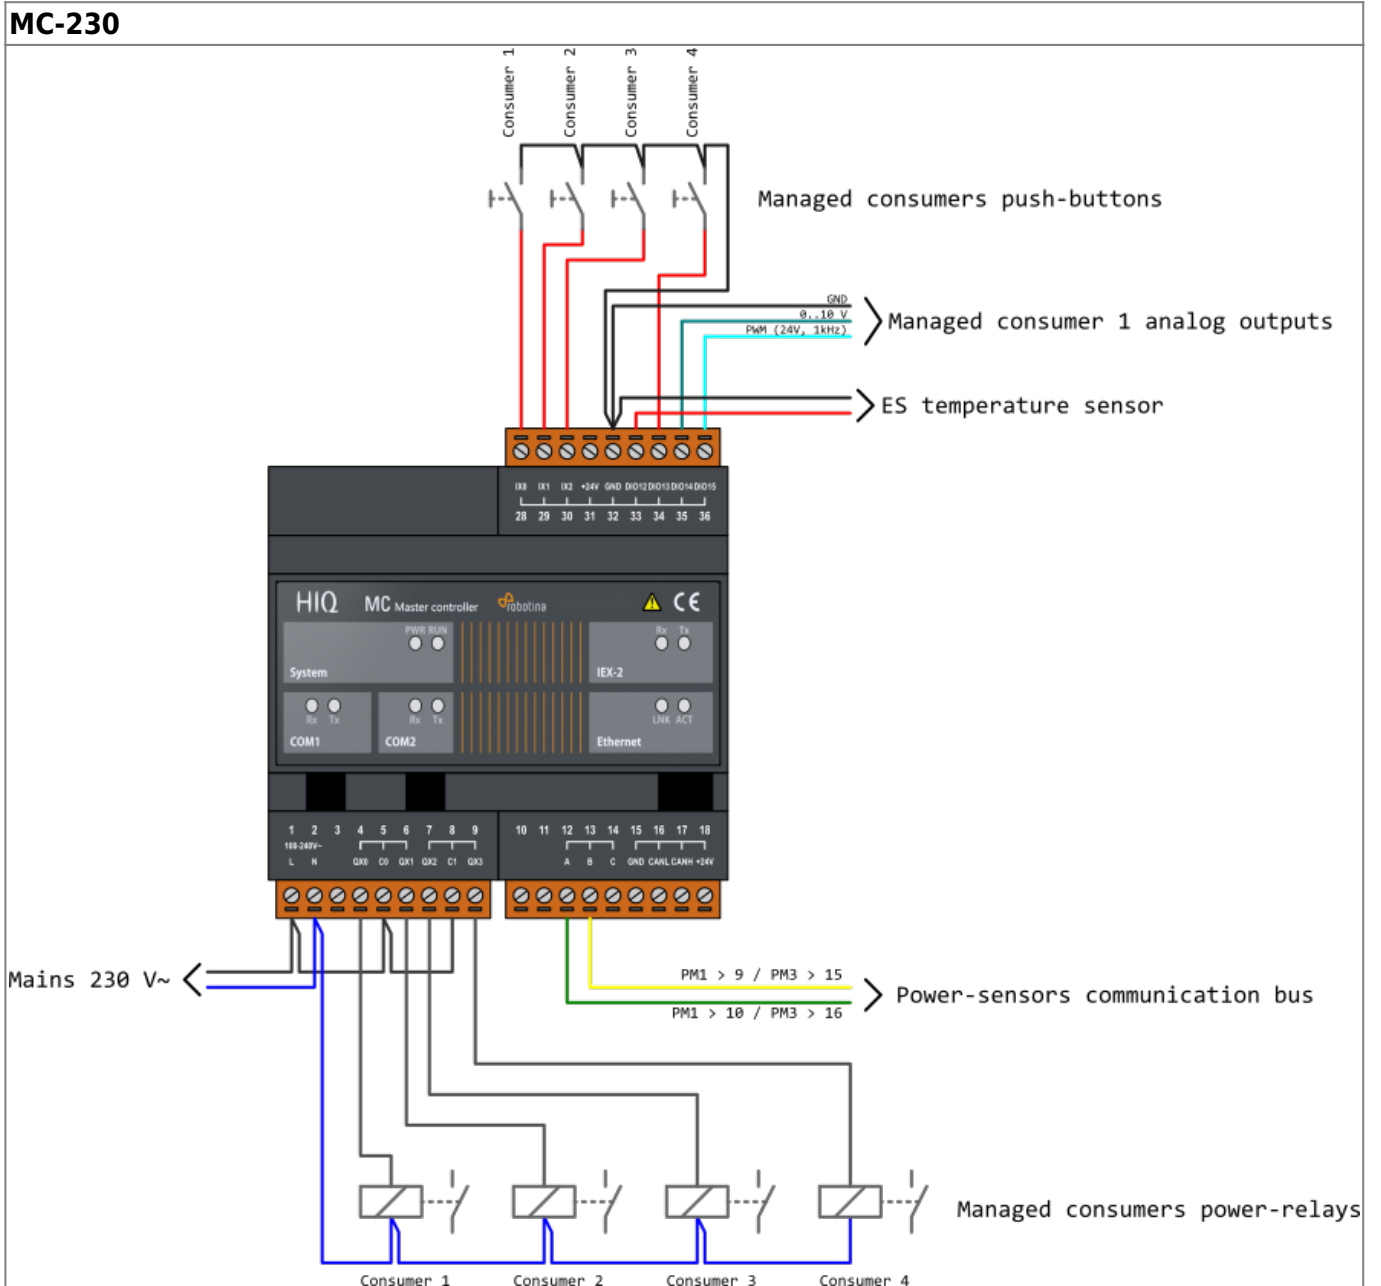

HEMS v1.2.0 wiring

PM1-E-D

PM3-E-D-CT

From: <http://wiki.hiq-universe.com/> -

Permanent link: http://wiki.hiq-universe.com/doku.php?id=en:hems_v1_2_0:methods_resources:wiring&rev=1616075312

Last update: 2021/03/18 13:48