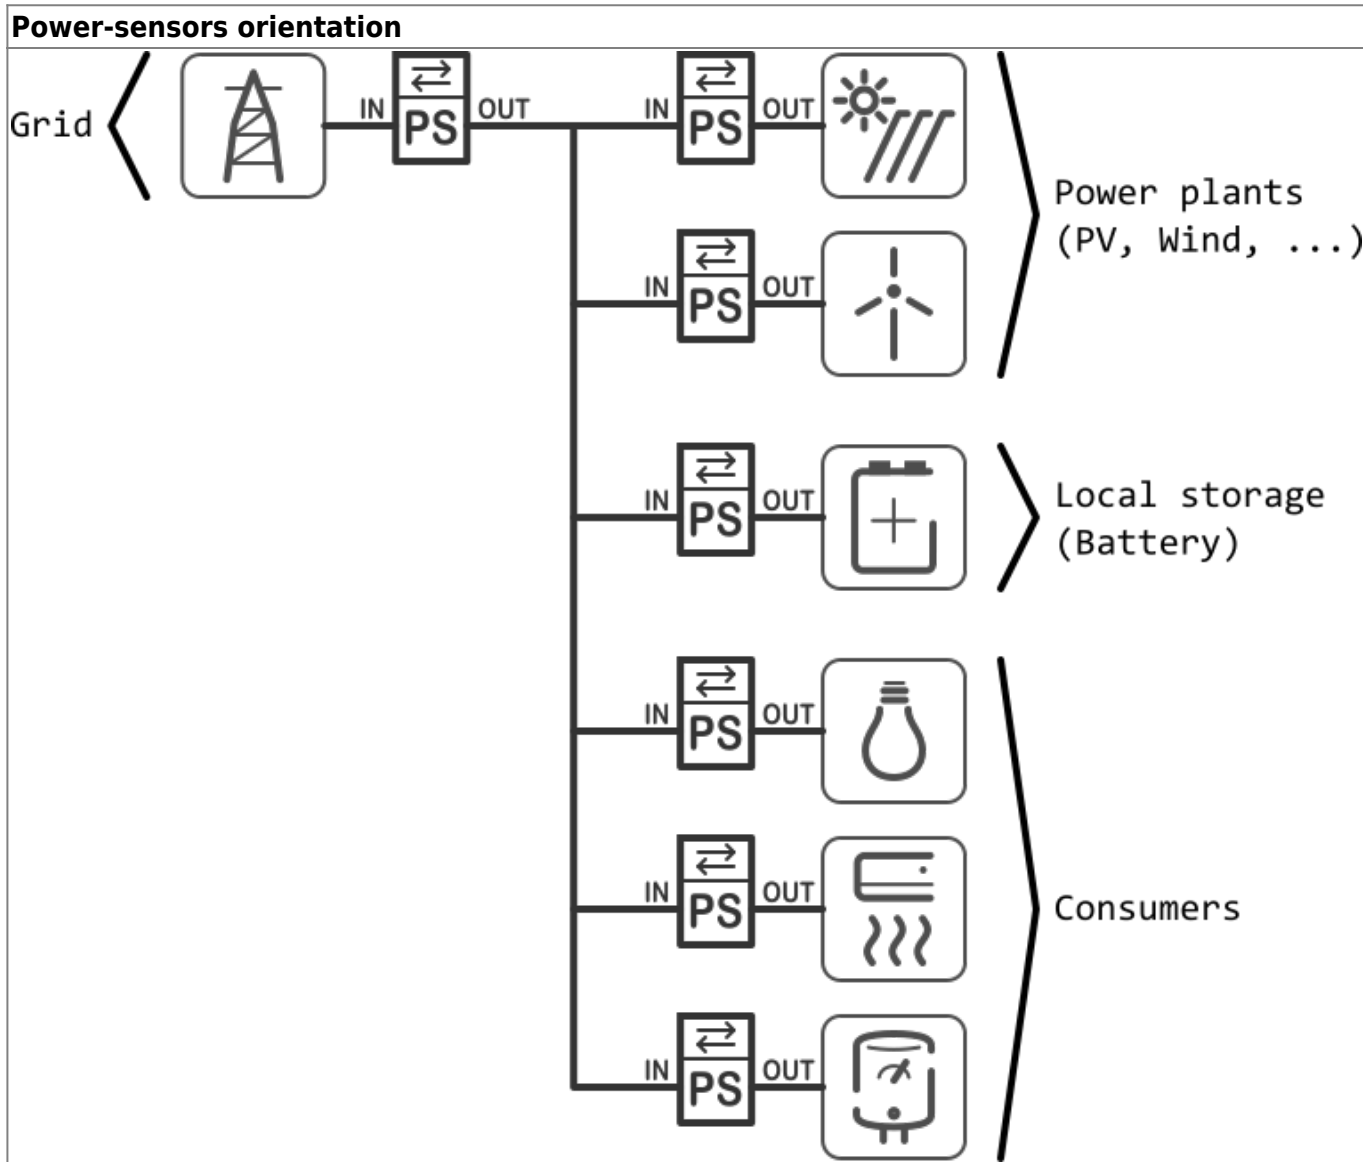

HEMS v1.2.0 wiring

PM1-E-D

PM3-E-D-CT

From: <http://wiki.hiq-universe.com/> -

Permanent link: http://wiki.hiq-universe.com/doku.php?id=en:hems_v1_2_0:methods_resources:wiring&rev=1616075312

Last update: 2021/03/18 13:48