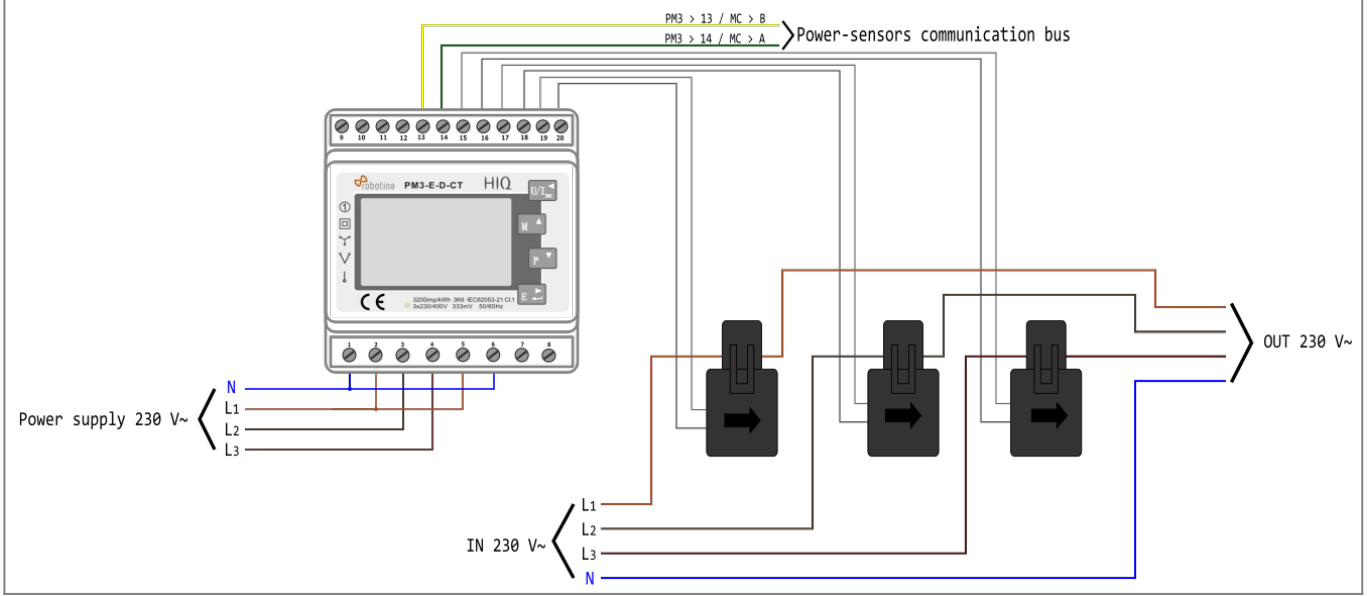

HEMS v1.2.0 wiring

PM1-E-D

PM3-E-D-CT

From: <http://wiki.hiq-universe.com/> -

Permanent link: http://wiki.hiq-universe.com/doku.php?id=en:hems_v1_2_0:methods_resources:wiring&rev=1616075312

Last update: 2021/03/18 13:48