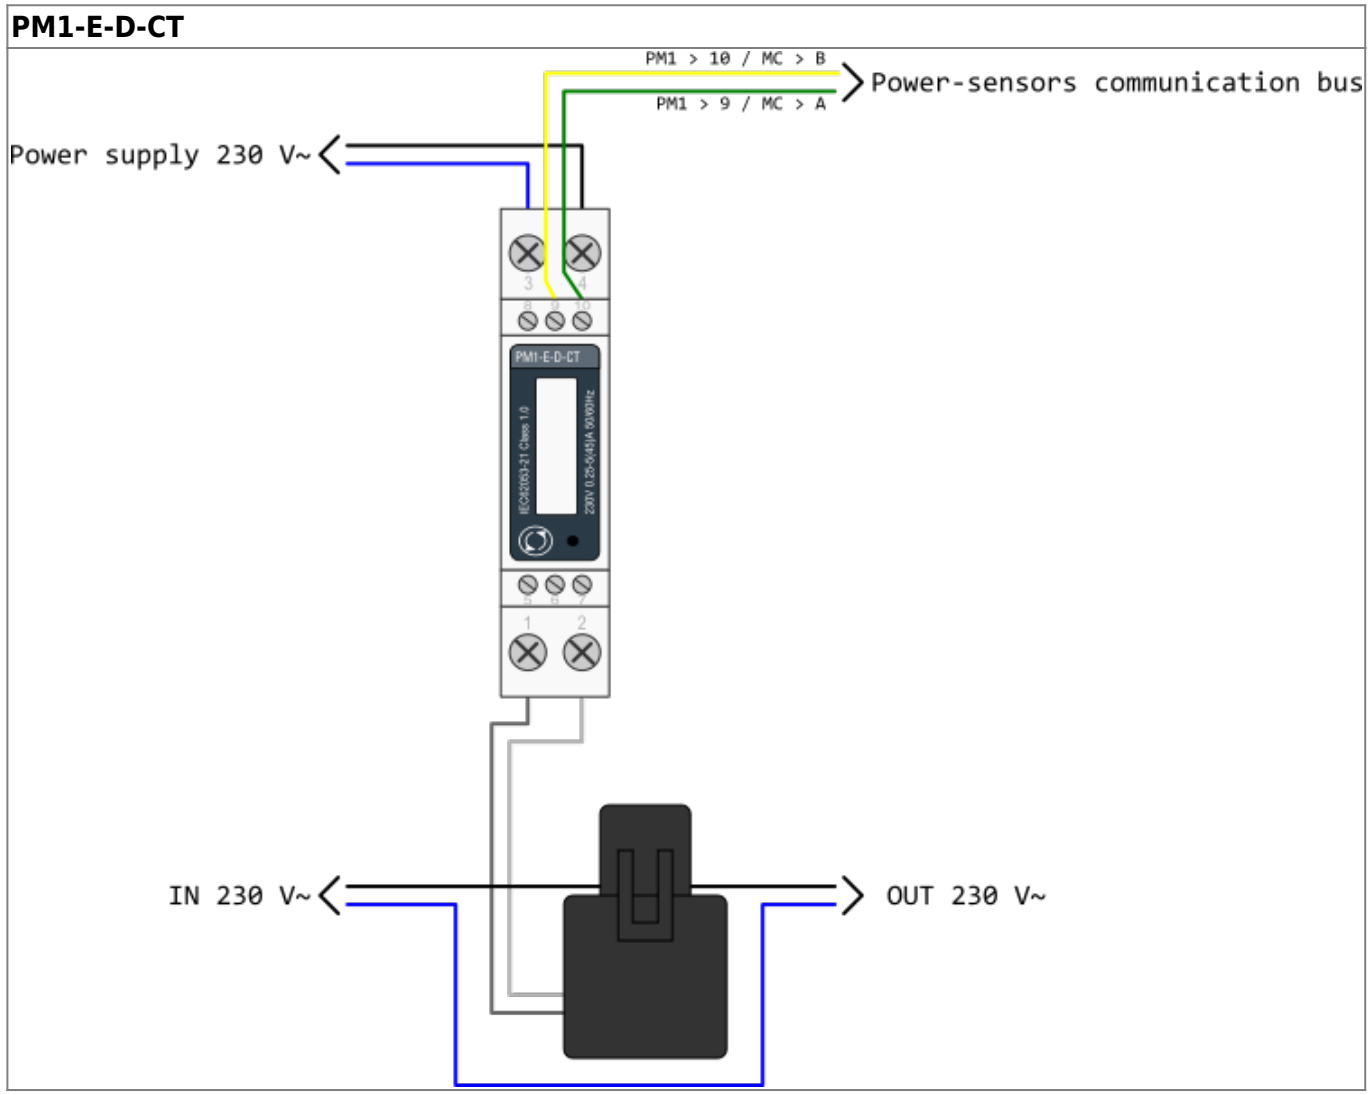

HEMS v1.2.0 wiring

PM1-E-D

PM3-E-D-CT

From: <http://wiki.hiq-universe.com/> -

Permanent link: http://wiki.hiq-universe.com/doku.php?id=en:hems_v1_2_0:methods_resources:wiring&rev=1616075312

Last update: 2021/03/18 13:48