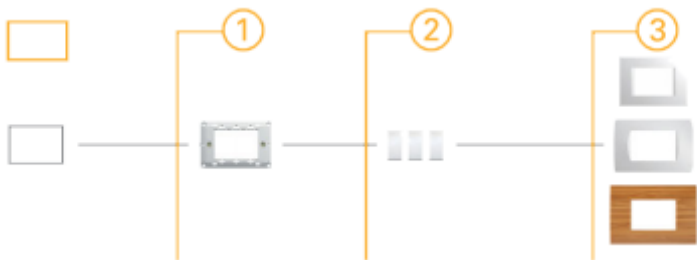

Buttons	CAD-2-BUT-IQ	2 mini buttons	Cabinet; On module
Push button illumination	CAD-SW-LED-IQ	white LED illumination	In-field, flush box in buttons
Bus extender	CAD-BE-PROT-IQ	RJ9 to wires bus adapter, surge protection	Cabinet; DIN rail 2M
Bus cable	CAD-P-IQ	2.5 cm RJ9 to RJ9 bus cable	Cabinet; module to module, 2.5cm
	CAD-P2-IQ	2 m RJ9 to RJ9 bus cable	Cabinet; module to module, 2m
Temperature sensor	ES-IQ	External temperature sensor	In-field
	ES-A-IQ	External temperature sensor in Aluminum housing	In-field

Training and Demo material

Name	Code	Description
Demo suitcase	HIQ-MOB-ST-KIT	Mobile demonstration set
Demo suitcase and set	HIQ-MOB-EX-KIT	Mobile demonstration set + start set
Demo wall	HIQ-WALL-KIT	“Window to future” multimedia set

Stylish accessories

Name	Code	Description