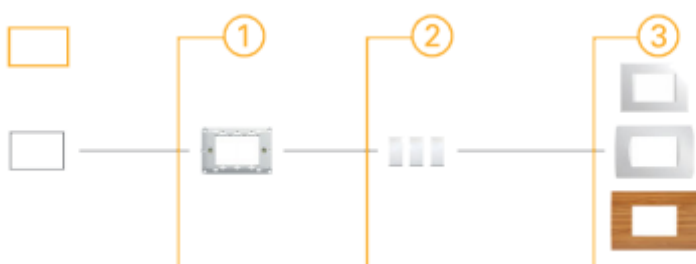

3-ph Power meter set	PM-3-IQ	3-phase direct connection power meter set	Cabinet; DIN rail 4+2M
PIR sensor	IR-580-IQ	Indoor PIR motion sensor	In-field; on-wall
Door switch	REED-SW	Door / window switch	door / window frame
Lightness sensor	RHKF-U	Outside and indoor lightness sensor	In-field; on-wall
Remote controller	RE-2-IQ	Flat IR remote controller	Handheld
Light driver	LUD12-IQ	Universal 230 VAC light driver	Cabinet; DIN rail 1M
Buttons	CAD-2-BUT-IQ	2 mini buttons	Cabinet; On module
Push button illumination	CAD-SW-LED-IQ	white LED illumination	In-field, flush box in buttons
Bus extender	CAD-BE-PROT-IQ	RJ9 to wires bus adapter, surge protection	Cabinet; DIN rail 2M
Bus cable	CAD-P-IQ	2.5 cm RJ9 to RJ9 bus cable	Cabinet; module to module, 2.5cm
	CAD-P2-IQ	2 m RJ9 to RJ9 bus cable	Cabinet; module to module, 2m
Temperature sensor	ES-IQ	External temperature sensor	In-field
	ES-A-IQ	External temperature sensor in Aluminum housing	In-field

Training and Demo material

Name	Code	Description
Demo suitcase	HIQ-MOB-ST-KIT	Mobile demonstration set
Demo suitcase and set	HIQ-MOB-EX-KIT	Mobile demonstration set + start set
Demo wall	HIQ-WALL-KIT	“Window to future” multimedia set

Stylish accessories

Name	Code	Description