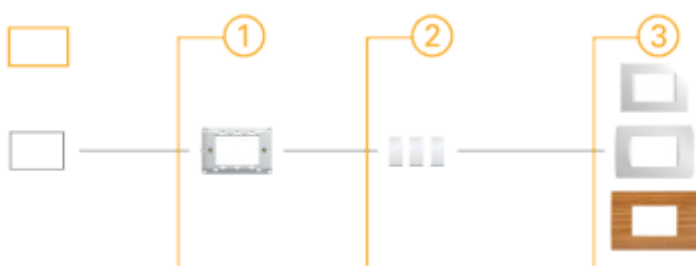

3-ph Power meter set	PM-3-IQ	3-phase direct connection power meter set	Cabinet; DIN rail 4+2M
PIR sensor	IR-580-IQ	Indoor PIR motion sensor	In-field; on-wall
Door switch	REED-SW	Door / window switch	door / window frame
Lightness sensor	RHKF-U	Outside and indoor lightness sensor	In-field; on-wall
Remote controller	RE-2-IQ	Flat IR remote controller	Handheld
Light driver	LUD12-IQ	Universal 230 VAC light driver	Cabinet; DIN rail 1M
Buttons	CAD-2-BUT-IQ	2 mini buttons	Cabinet; On module
Push button illumination	CAD-SW-LED-IQ	white LED illumination	In-field, flush box in buttons
Bus extender	CAD-BE-PROT-IQ	RJ9 to wires bus adapter, surge protection	Cabinet; DIN rail 2M
Bus cable	CAD-P-IQ	2.5 cm RJ9 to RJ9 bus cable	Cabinet; module to module, 2.5cm
	CAD-P2-IQ	2 m RJ9 to RJ9 bus cable	Cabinet; module to module, 2m
Temperature sensor	ES-IQ	External temperature sensor	In-field
	ES-A-IQ	External temperature sensor in Aluminum housing	In-field

Training and Demo material

Name	Code	Description
Demo suitcase	HIQ-MOB-ST-KIT	Mobile demonstration set
Demo suitcase and set	HIQ-MOB-EX-KIT	Mobile demonstration set + start set
Demo wall	HIQ-WALL-KIT	“Window to future” multimedia set

Stylish accessories

Name	Code	Description