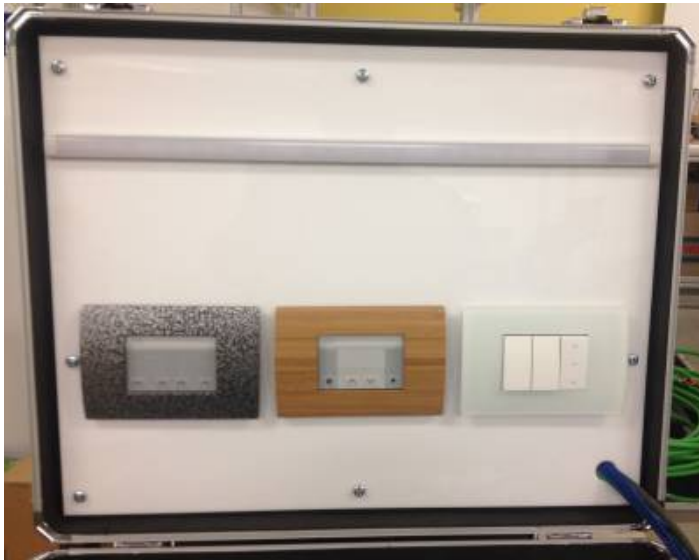

We can connect outside devices for training purposes and set up everything in [HIQ configurator](#) and [HIQ commander](#).

Included in set

Installed in suitcase

- EURO plug (100-240V AC)
- Protection fuse

Installed in cover

- RGBW strip LED light
- [SC-4T-IQ](#) touch scene controller / with hammered steel metal frame [OP30MH](#).
- [TH-1T-IQ](#) touch electronic thermostat / with bamboo wood frame [OP30WB](#).
- 2 push buttons and up/down blinds button / with ice white glass frame [OP30GW](#).