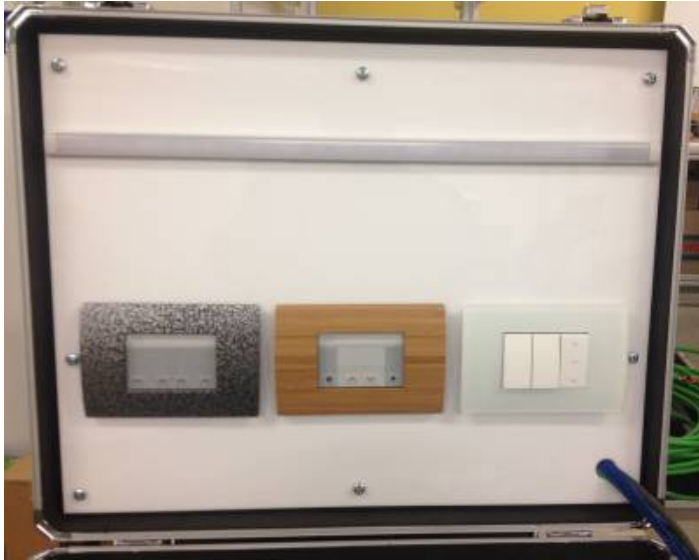

Demo suitcase

Mobile demonstration set

Model number:	HIQ-MOB-ST-KIT
Mounting:	suitcase for table presentations
Dimensions:	510×420×155mm

Applications

- HIQ presentations
- HIQ training

General description

Demo suitcase includes everything needed for presentation of HIQ system functionality. We must download [HIQ configurator](#) (for configuration process and to see functionality of exits) and [HIQ commander](#) for smart phone control.

We can connect outside devices for training purposes and set up everything in [HIQ configurator](#) and [HIQ commander](#).

Included in set

Installed in suitcase

- EURO plug (100-240V AC)
- Protection fuse

Installed in cover

- RGBW strip LED light
- [SC-4T-IQ](#) touch scene controller / with hammered steel metal frame [OP30MH](#).
- [TH-1T-IQ](#) touch electronic thermostat / with bamboo wood frame [OP30WB](#).
- 2 push buttons and up/down blinds button / with ice white glass frame [OP30GW](#).