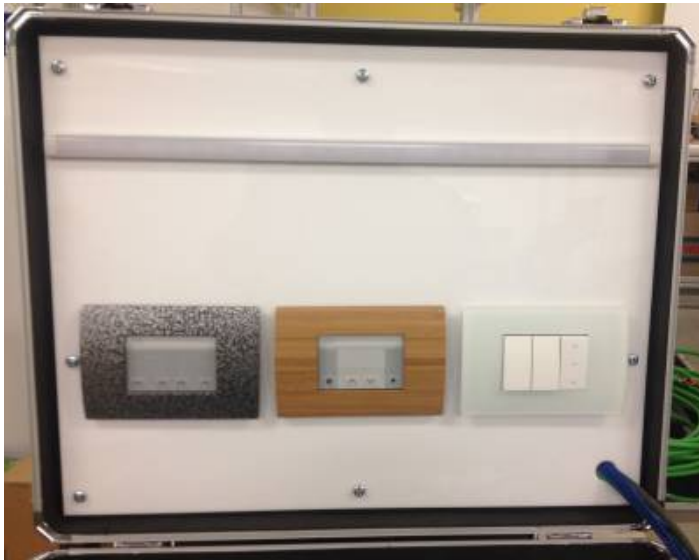

Demo suitcase

Mobile demonstration set

Model number:	HIQ-MOB-ST-KIT
Mounting:	suitcase for table presentations
Dimensions:	510×420×155mm

Applications

- HIQ presentations
- HIQ training

General description

Demo suitcase includes everything needed for presentation of HIQ system functionality. We must download [HIQ configurator](#) (for configuration process and to see functionality of exits) and [HIQ commander](#) for smart phone control.

We can connect outside devices for training purposes and set up everything in [HIQ configurator](#) and [HIQ commander](#).

Included in set

Installed in suitcase

- EURO plug (100-240V AC)
- Protection fuse

Installed in cover

- RGBW strip LED light
- [SC-4T-IQ](#) touch scene controller / with hammered steel metal frame [OP30MH](#).
- [TH-1T-IQ](#) touch electronic thermostat / with bamboo wood frame [OP30WB](#).
- 2 push buttons and up/down blinds button / with ice white glass frame [OP30GW](#).