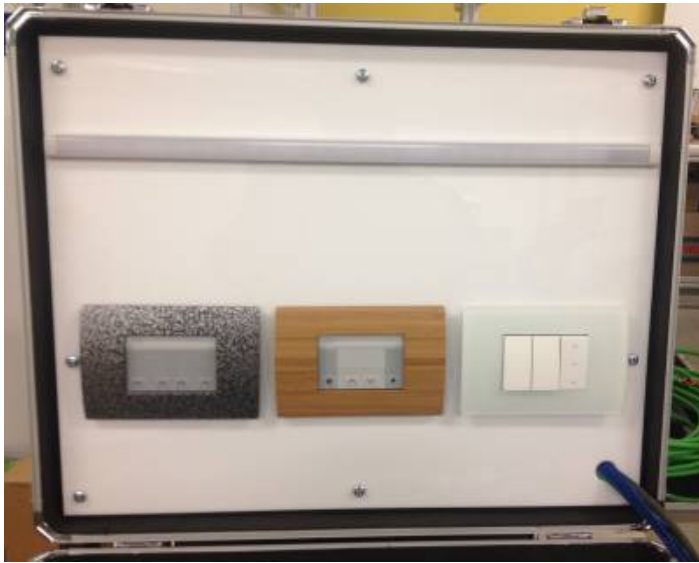

Demo suitcase

Mobile demonstration set

Model number:	HIQ-MOB-ST-KIT
Mounting:	suitcase for table presentations
Dimensions:	510×420×155mm

Applications

- HIQ presentations
- HIQ training

General description

Demo suitcase includes everything needed for presentation of HIQ system functionality. We must download [HIQ configurator](#) (for configuration process and to see functionality of exits) and [HIQ commander](#) for smart phone control.

We can connect outside devices for training purposes and set up everything in [HIQ configurator](#) and [HIQ commander](#).

Included in set

Installed in suitcase

- EURO plug (100-240V AC)
- Protection fuse

Installed in cover

- RGBW strip LED light
- [SC-4T-IQ](#) touch scene controller / with hammered steel metal frame [OP30MH](#).
- [TH-1T-IQ](#) touch electronic thermostat / with bamboo wood frame [OP30WB](#).
- 2 push buttons and up/down blinds button / with ice white glass frame [OP30GW](#).