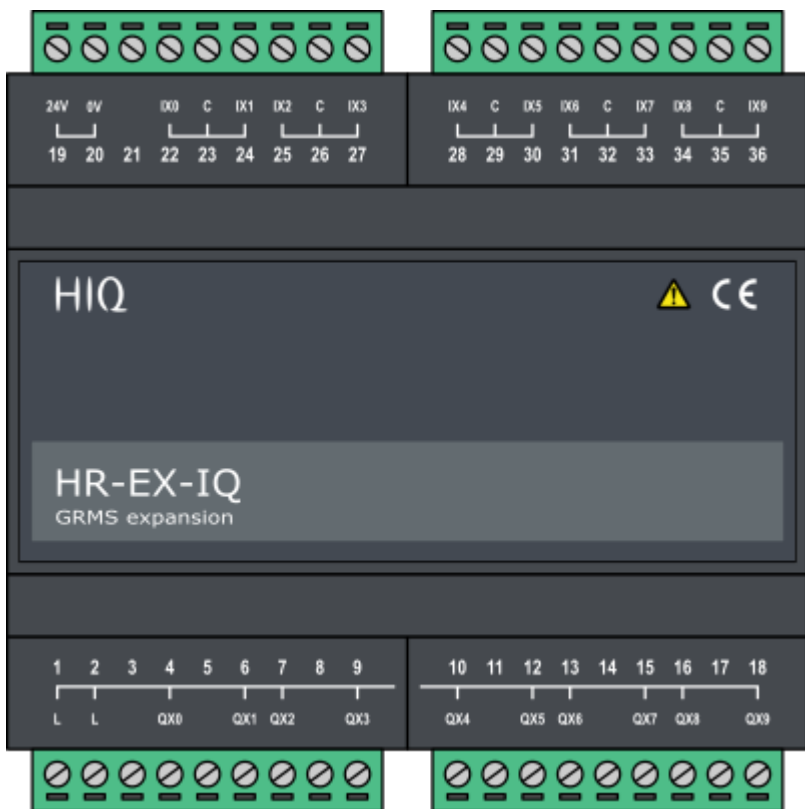

HR-EX-IQ

GRMS expansion

HR-EX IO List		
ix0	qx0	light 0
ix1	qx1	light 1
ix2	qx2	light 2
ix3	qx3	light 3
ix4	qx4	light 4
ix5	qx5	bath fan
ix6	qx6	blinds 0 up
ix7	qx7	blinds 0 dn
ix8	qx8	blinds 1 up
ix9	qx9	blinds 1 dn