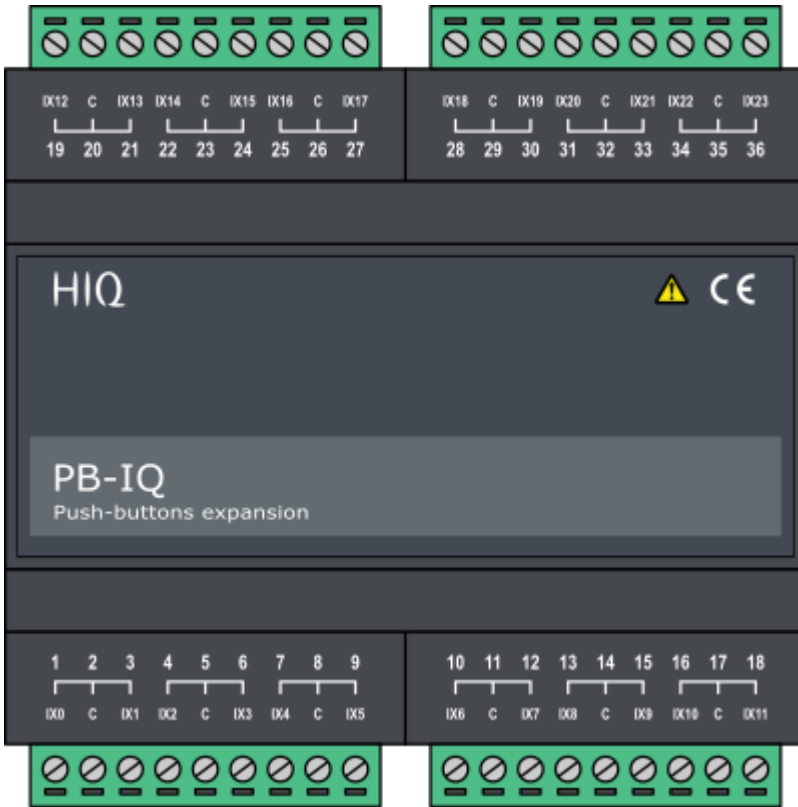

PB-IQ

Push-buttons expansion

PB-IQ IO List	
ix0	push-button light 0
ix1	push-button light 1
ix2	push-button light 2
ix3	push-button light 3 / dimmer 0
ix4	push-button light 4 / dimmer 1
ix5	push-button light 5 / dimmer 2
ix6	/
ix7	/
ix8	/
ix9	/
ix10	/
ix11	/
ix12	push-button shade 0 up
ix13	push-button shade 0 dn
ix14	push-button shade 1 up
ix15	push-button shade 1 dn
ix16	push-button shade 2 up
ix17	push-button shade 2 dn

ix18	push-button shade 3 up
ix19	push-button shade 3 dn
ix20	/
ix21	/
ix22	/
ix23	/

From:

<https://wiki.hiq-universe.com/> -

Permanent link:

https://wiki.hiq-universe.com/doku.php?id=en:hiq_hw:pb-iq

Last update: **2019/07/24 09:26**