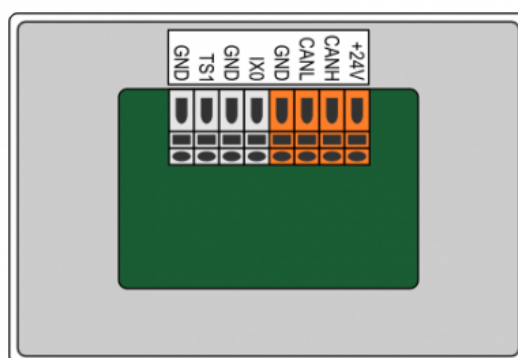

Technical specification

Window switch input:	internal pull-up 12V, 2mA
Temperature measurement:	internal or external ES/ES-A
Power supply:	24V/25mA
Ingress protection:	IP20
Operating temperature:	0..45°C
Storage temperature:	-20..75°C
Relative humidity:	0..95% n/c

Terminals

IEX2 BUS	+24V	IEX2 bus
	CANH	
	CANL	
	GND	
Window magnetic switch	IX0	Digital input
	GND	
External temperature sensor ES / ES-A	TS1	Temperature sensor input
	GND	

When installing: "Autoaddress" button will link [FC-1-IQ](#) unit with lowest serial number with thermostat with lowest serial number and so on.

From:
<http://wiki.hiq-universe.com/> -

Permanent link:
<http://wiki.hiq-universe.com/doku.php?id=en:hiq_hw:th-3-iq&rev=1563950354>

Last update: **2019/07/24 06:39**