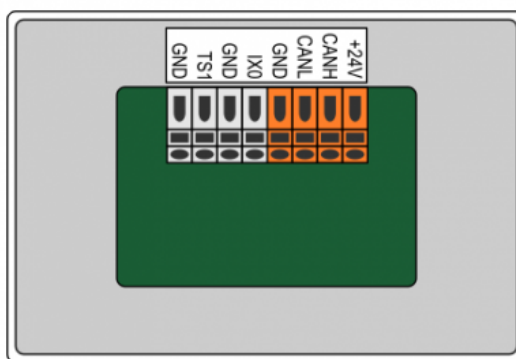

Technical specification

Window switch input:	internal pull-up 12V, 2mA
Temperature measurement:	internal or external ES/ES-A
Power supply:	24V/25mA
Ingress protection:	IP20
Operating temperature:	0..45°C
Storage temperature:	-20..75°C
Relative humidity:	0..95% n/c

Terminals

IEX2 BUS	+24V	IEX2 bus
	CANH	
	CANL	
	GND	
Window magnetic switch	IX0	Digital input
	GND	
External temperature sensor ES / ES-A	TS1	Temperature sensor input
	GND	

When installing: "Autoaddress" button will link FC-1-IQ unit with lowest serial number with thermostat with lowest serial number and so on.

From: <https://wiki.hiq-universe.com/> -

Permanent link: <https://wiki.hiq-universe.com/doku.php?id=en:hiq_hw:th-3-iq&rev=1563950431>

Last update: 2019/07/24 06:40