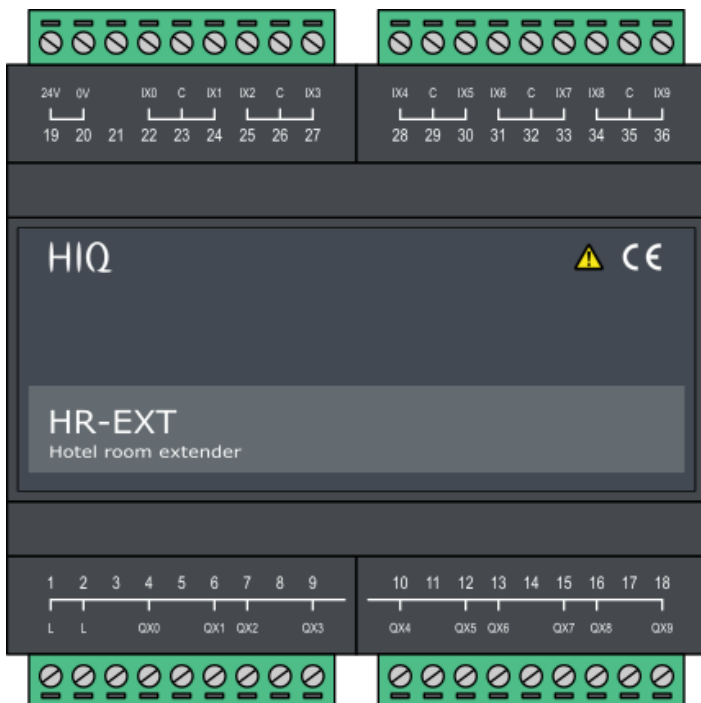

Hotel room extension

Hotel room lights and blinds controller

Model number:	HR-EXT
Mounting:	DIN rail, 6M, 106mm
Dimensions:	106x108x58mm

Applications

- Hotel room lights controller
- Hotel room blinds controller
- Hotel room bathroom fan controller

Features

- Configurable welcome and goodby scene
- Advanced master light control (night mode)
- Easy push-button control
- Periodic / controlled bathroom ventilation when room is inactive, occupied or free

General description

Hotel room extension is an expansion for Hotel room controller which allows to completely control all hotel room lights, bathroom fan and blinds.

Technical specification

Output power per relay	
- incandescent / halogen 230V	800 W
- halogen 12 V with transformer	400 W
- fluorescent with electronic ballast	400 W
- parallel compensated fluo lamps	250 W / 30 uF
Total output power (all relays):	4000 W

Inputs	internal pull-up, 12 V, 2 mA
Maximum input cable length:	50 m
Power supply:	24 V / 120 mA
Ingress protection:	IP20
Operating temperature:	0..45 °C
Storage temperature:	-20..75 °C
Relative humidity:	0..95 % n/c