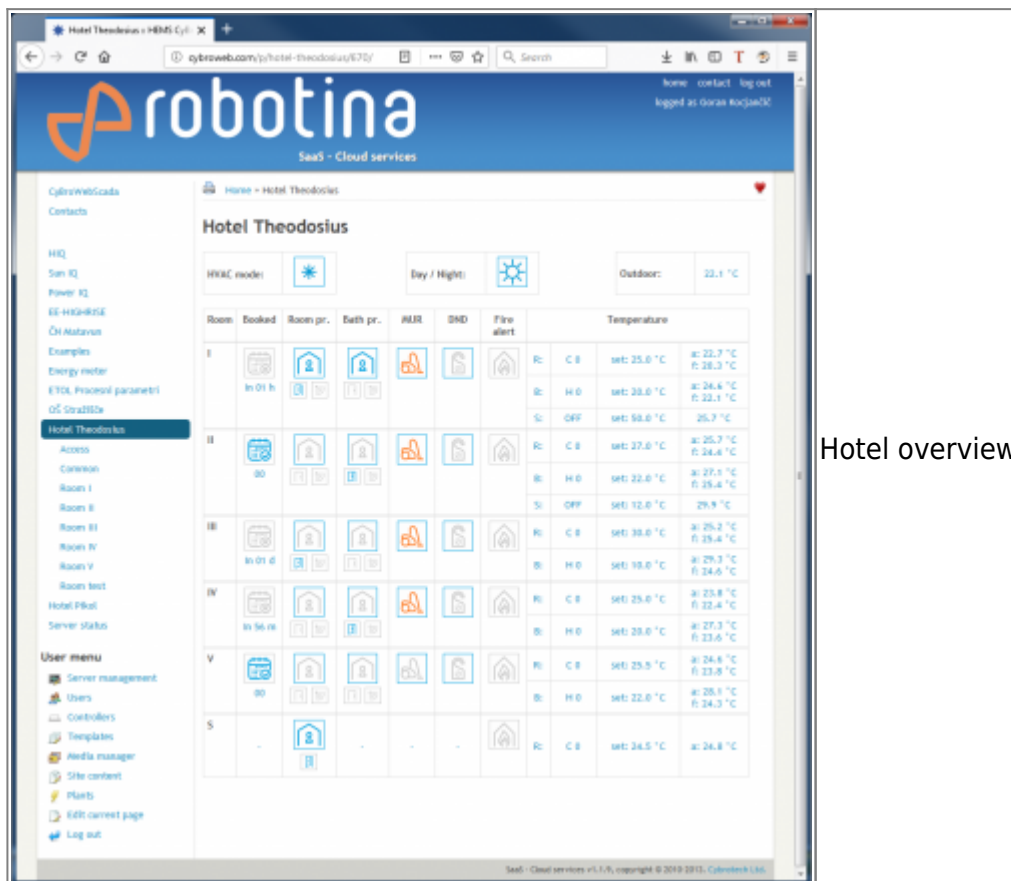

# HIQ Hotel BMS

HIQ Hotel BMS WEB based application which can be hosted on our server and offered as SaaS (software as a service) or on your own server. As it is WEB application there is no need for installation of any additional software on workstation. HIQ Hotel BMS is fully customized to hotel specific needs and budget.

## Typical BMS

Hotel overview

From:

<https://wiki.hiq-universe.com/> -

Permanent link:

[https://wiki.hiq-universe.com/doku.php?id=en:hotel:hiq\\_bms&rev=1566466143](https://wiki.hiq-universe.com/doku.php?id=en:hotel:hiq_bms&rev=1566466143)