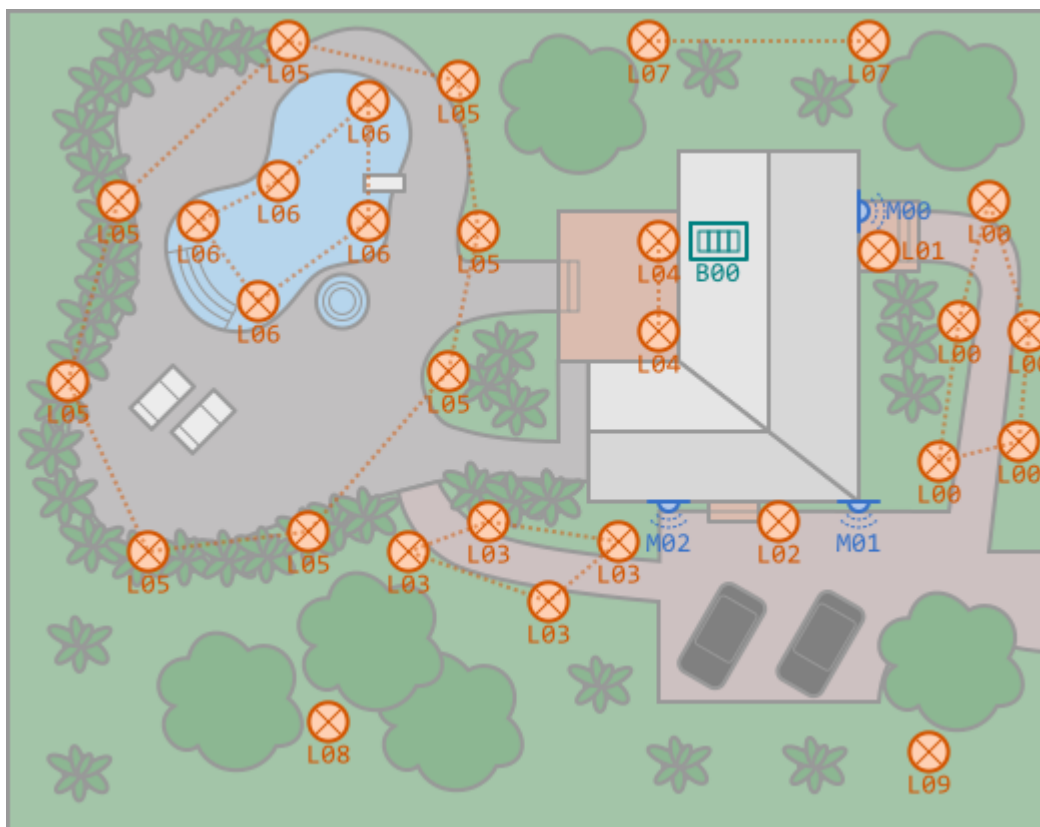

Outdoor lighting

Fix Me!

- motion sensors
 - short press → time-out
 - long press → long time-out
- automatic power off
- sunset → scene “evening”
- midnight → scene “night”
- sunrise → scene “off”

From: <http://wiki.hiq-universe.com/> -

Permanent link: http://wiki.hiq-universe.com/doku.php?id=en:lighting-iq:use_cases:outdoor&rev=1618392767

Last update: **2021/04/14 09:32**