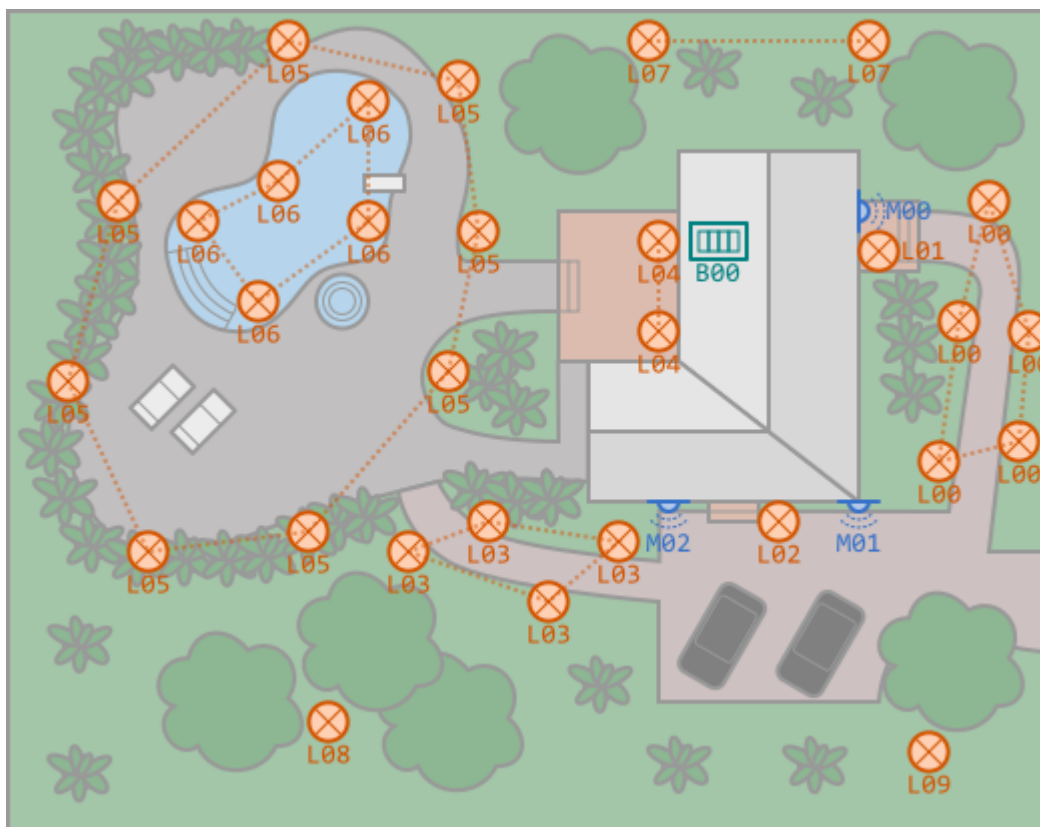

Outdoor lighting

Fix Me!

- motion sensors
 - short press → time-out
 - long press → long time-out
- automatic power off
- sunset → scene “evening”
- midnight → scene “night”
- sunrise → scene “off”

From:
<https://wiki.hiq-universe.com/> -

Permanent link:
https://wiki.hiq-universe.com/doku.php?id=en:lighting-iq:use_cases:outdoor&rev=1618392767

Last update: **2021/04/14 09:32**