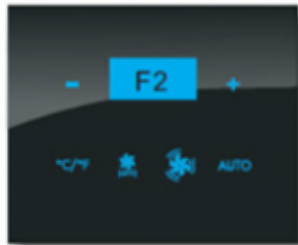

Corridor info panel

Room nr., DND, MMR and doorbell touch panel

Model number:	CP-HI-yy
Colours: yy	01:black, 02:white, 03:gold; 09:custom any colour
Mounting:	on-wall, UK style, 77×77×45mm or 86×86×45mm
Dimensions:	140×225×(10)42mm
Connection:	RS485 to HIQ MC controller
Operating temperature:	-10°C to +60°C
Working humidity:	0 to 95% non condensing

High sensitivity capacitive touch screen technology with LED backlight display.

HI-BUS module as a part of the complete HIQ-Hotel solution.

One Button

Two Button

Three Button

Four Button

Five Button

Six Button

Eight Button

Thermostat

Doorplate

Controller

Bell

4mm Tempered Glass Crystal Panel, Anti-scratch, Waterproof, Leak-proof, Easy to clean.

Back box is using V0 level ABS fire retardant material to meet international fire safety standards.