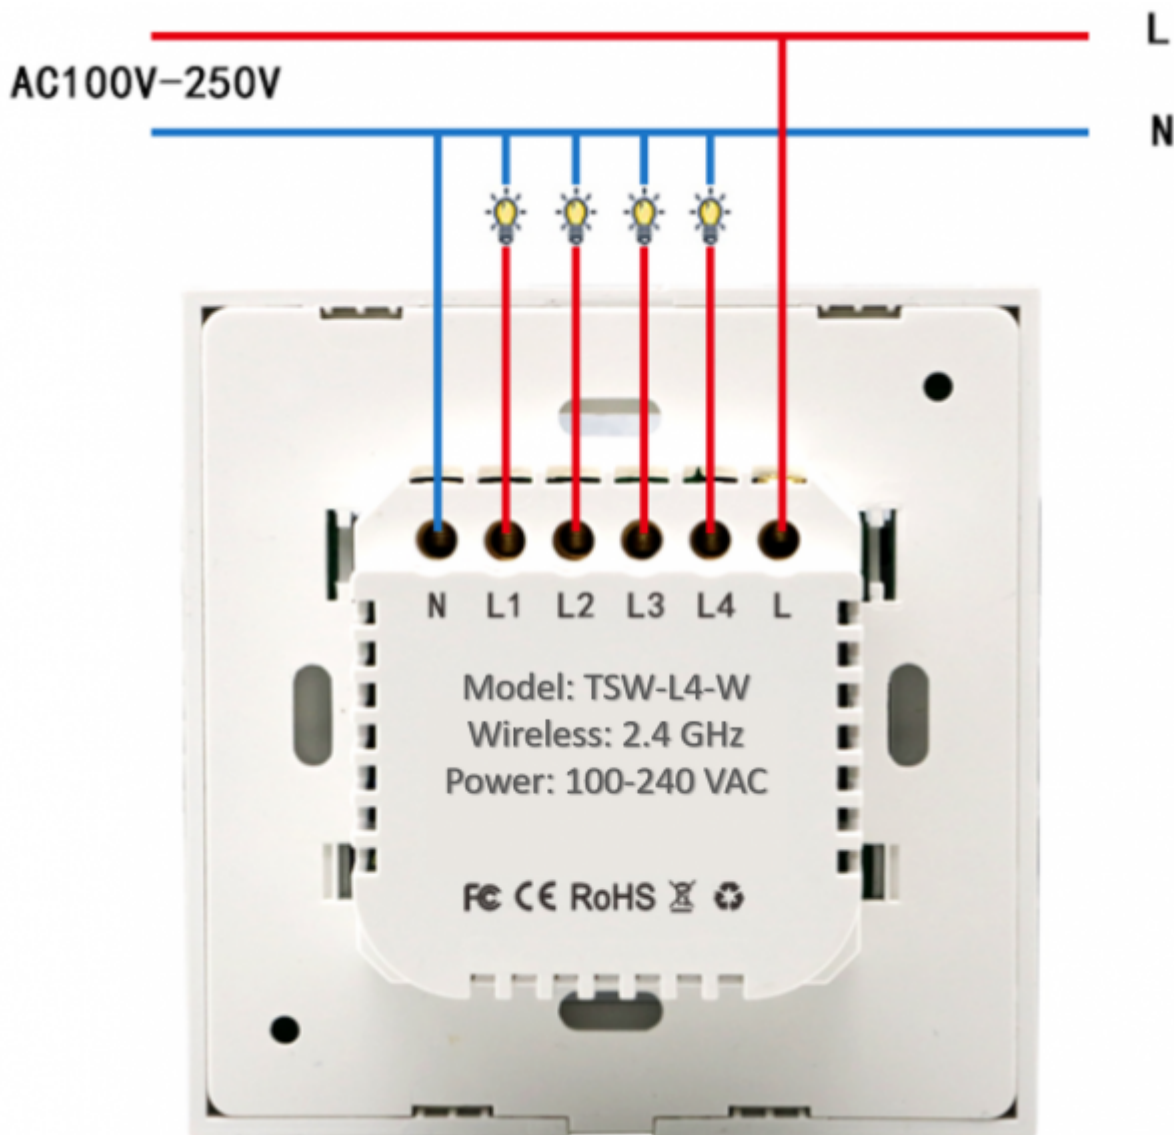

From:
<http://wiki.hiq-universe.com/> -

Permanent link:
<http://wiki.hiq-universe.com/doku.php?id=en:ms_main:lc-wxb-y&rev=1623628334>

Last update: **2021/06/13 23:52**