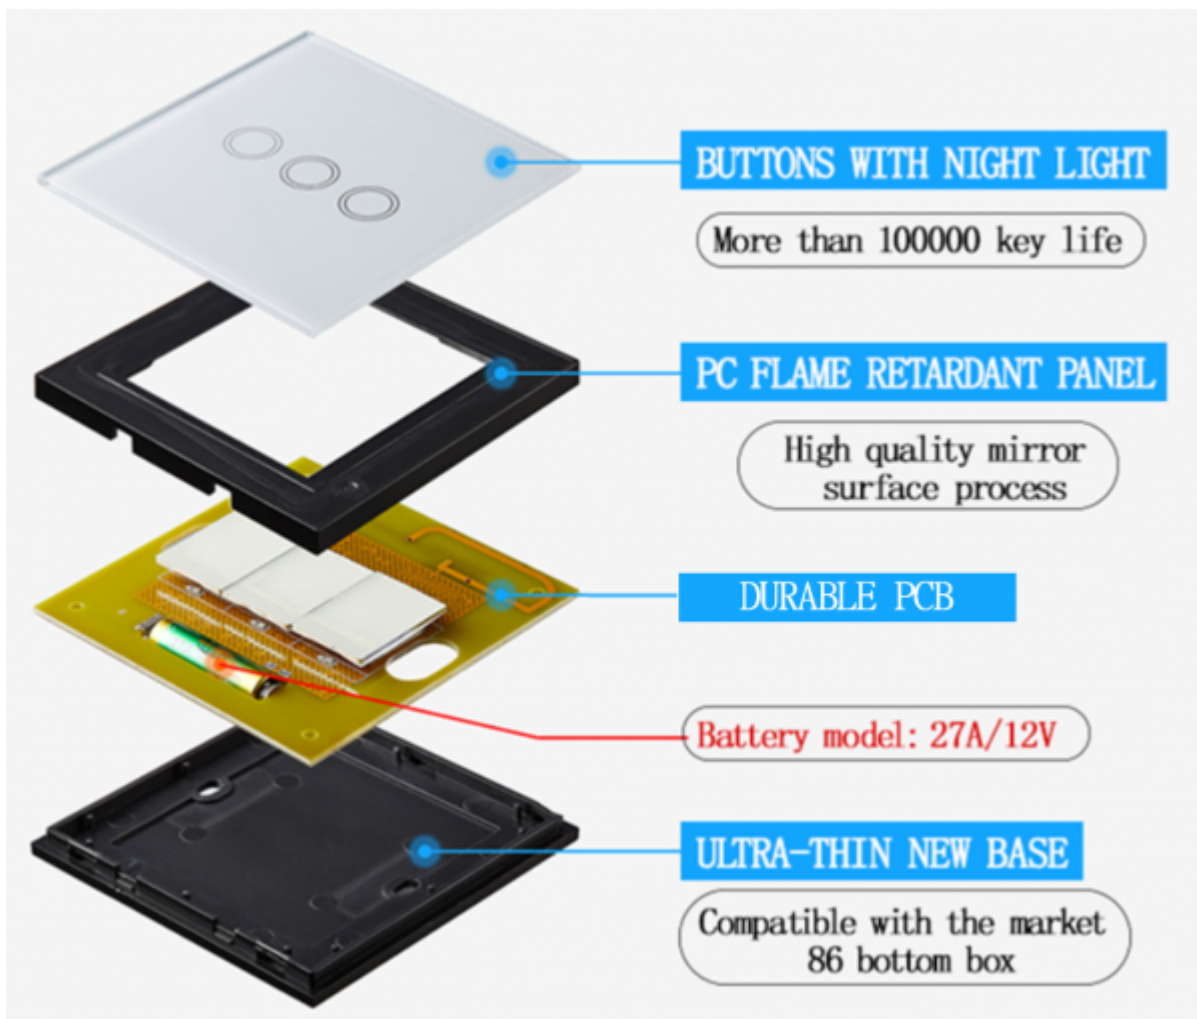

- Scene control - One key to control multiple devices

Technical specifications

Control mode	Touch
Material	Panel: toughened glass; Shell: fire retardant PC
Key life	100,000 cycles
Dimension	86 x 86 x 10 mm
Power	Battery 12 V type 27A

Build

Dimensions