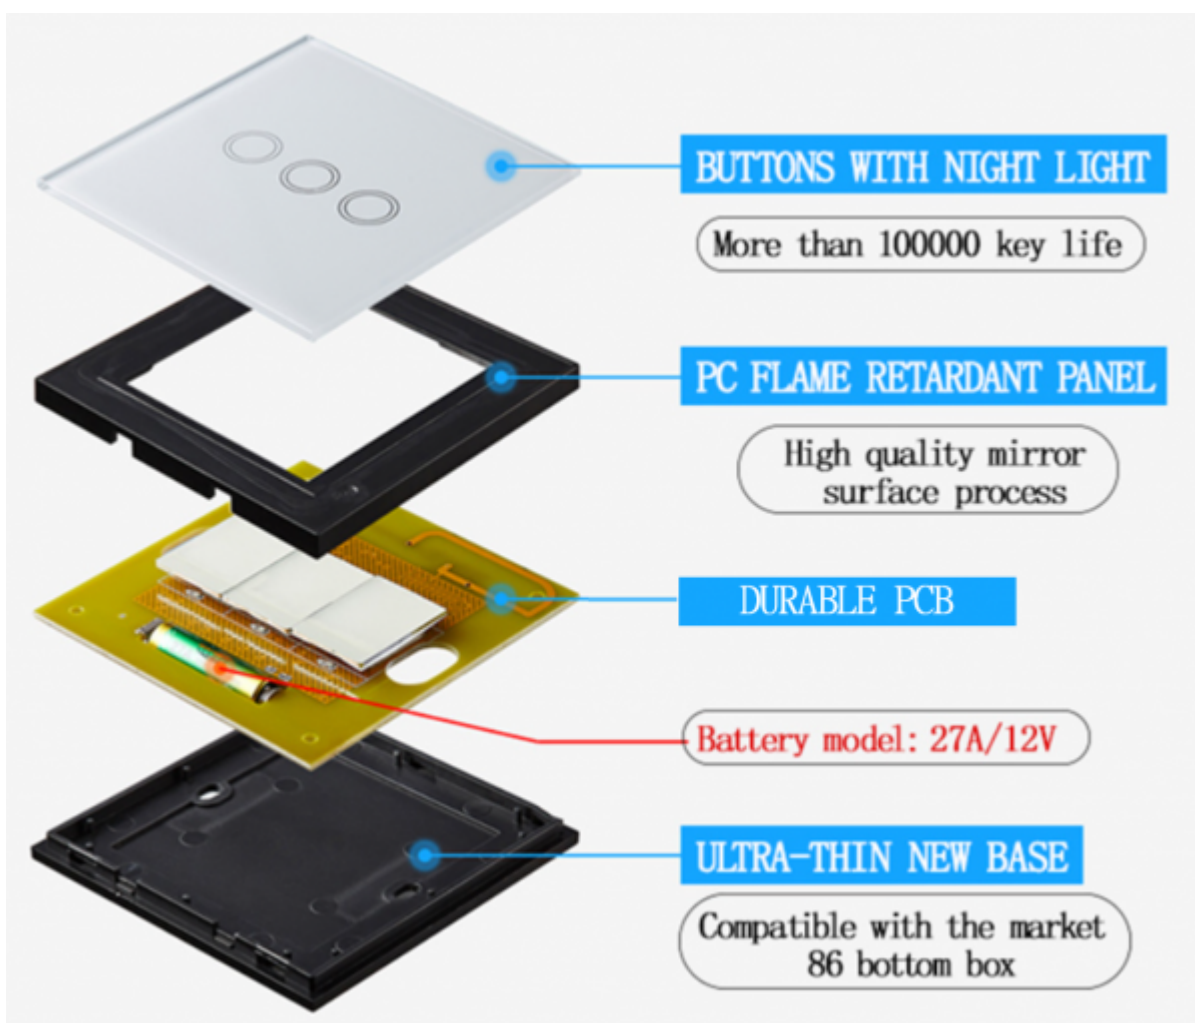

- Scene control - One key to control multiple devices

Technical specifications

Control mode	Touch
Material	Panel: toughened glass; Shell: fire retardant PC
Key life	100,000 cycles
Dimension	86 x 86 x 10 mm
Power	Battery 12 V type 27A

Build

Dimensions