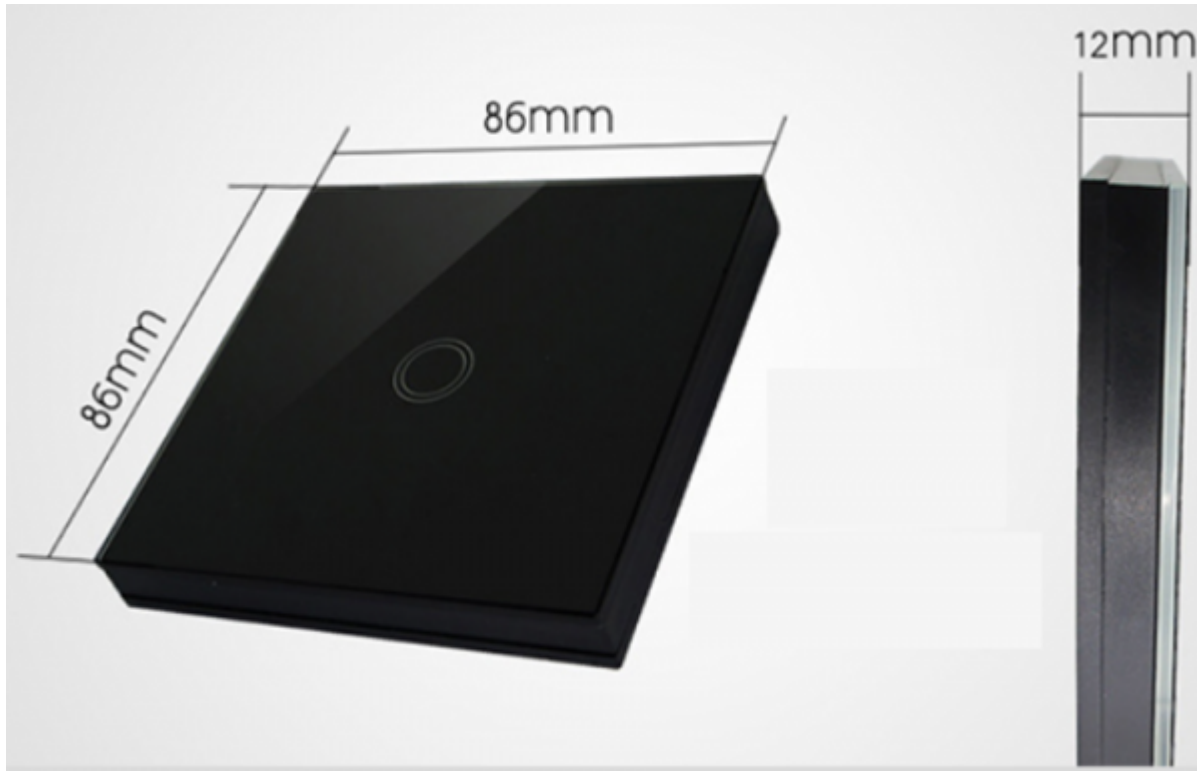

From:
<http://wiki.hiq-universe.com/> -

Permanent link:
<http://wiki.hiq-universe.com/doku.php?id=en:ms_main:lc-wxb-y&rev=1623628911>

Last update: **2021/06/14 00:01**