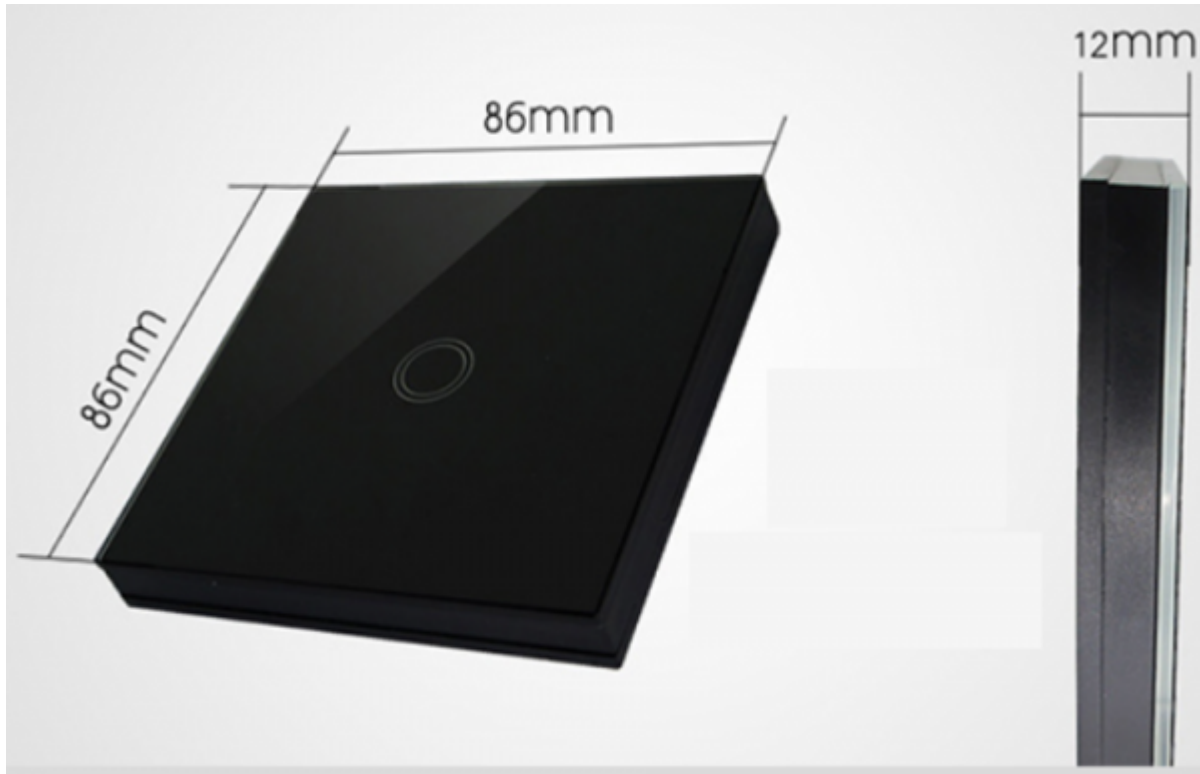

From:
<http://wiki.hiq-universe.com/> -

Permanent link:
<http://wiki.hiq-universe.com/doku.php?id=en:ms_main:lc-wxb-y&rev=1623629019>

Last update: **2021/06/14 00:03**