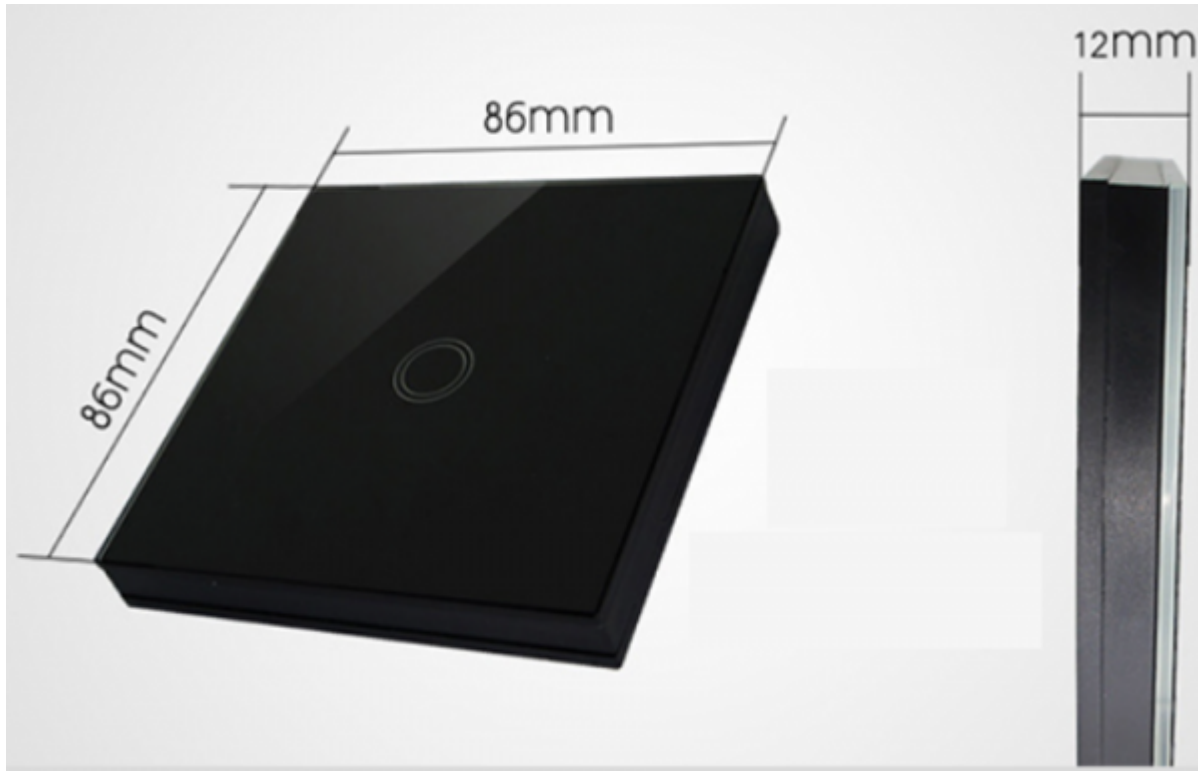

From:
<http://wiki.hiq-universe.com/> -

Permanent link:
<http://wiki.hiq-universe.com/doku.php?id=en:ms_main:lc-wxb-y&rev=1623629049>

Last update: **2021/06/14 00:04**