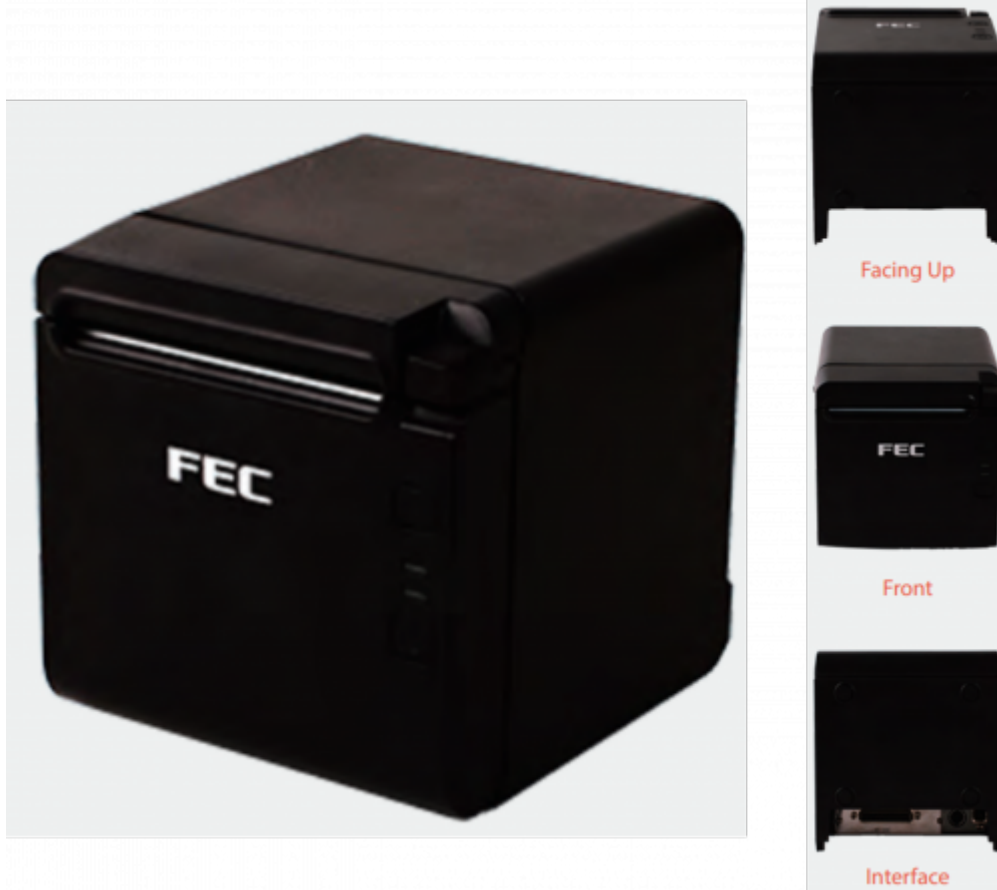

POS thermal printer

Desktop or wall mount ticket printer

Model number:	TP-100	Desktop or wall mount ticket printer, black
Mounting:	Desktop or wall	
Connection:	Serial	

Technical specifications

Model	TP-100
Interface	Serial Port / USB Port / Ethernet Port
Paper Type	Thermal Roll Paper
Maximum Printing Speed	Max. 250 mm/sec
Printing Method	Thermal Printing
Paper Width	57.5 / 80 / 82.5mm
Paper Thickness	0.06mm-0.10mm
Maximum Printable Width	80mm
Type of paper cutting	Full Cut or Partial Cut
Paper Roll Outside Diameter	83mm
Paper Cutting Method	Slide Cutting
Power Supply	24V
Dimension (W x H x D)	127mm(W)*134mm(H)*127mm(L)
Housing Color	Black