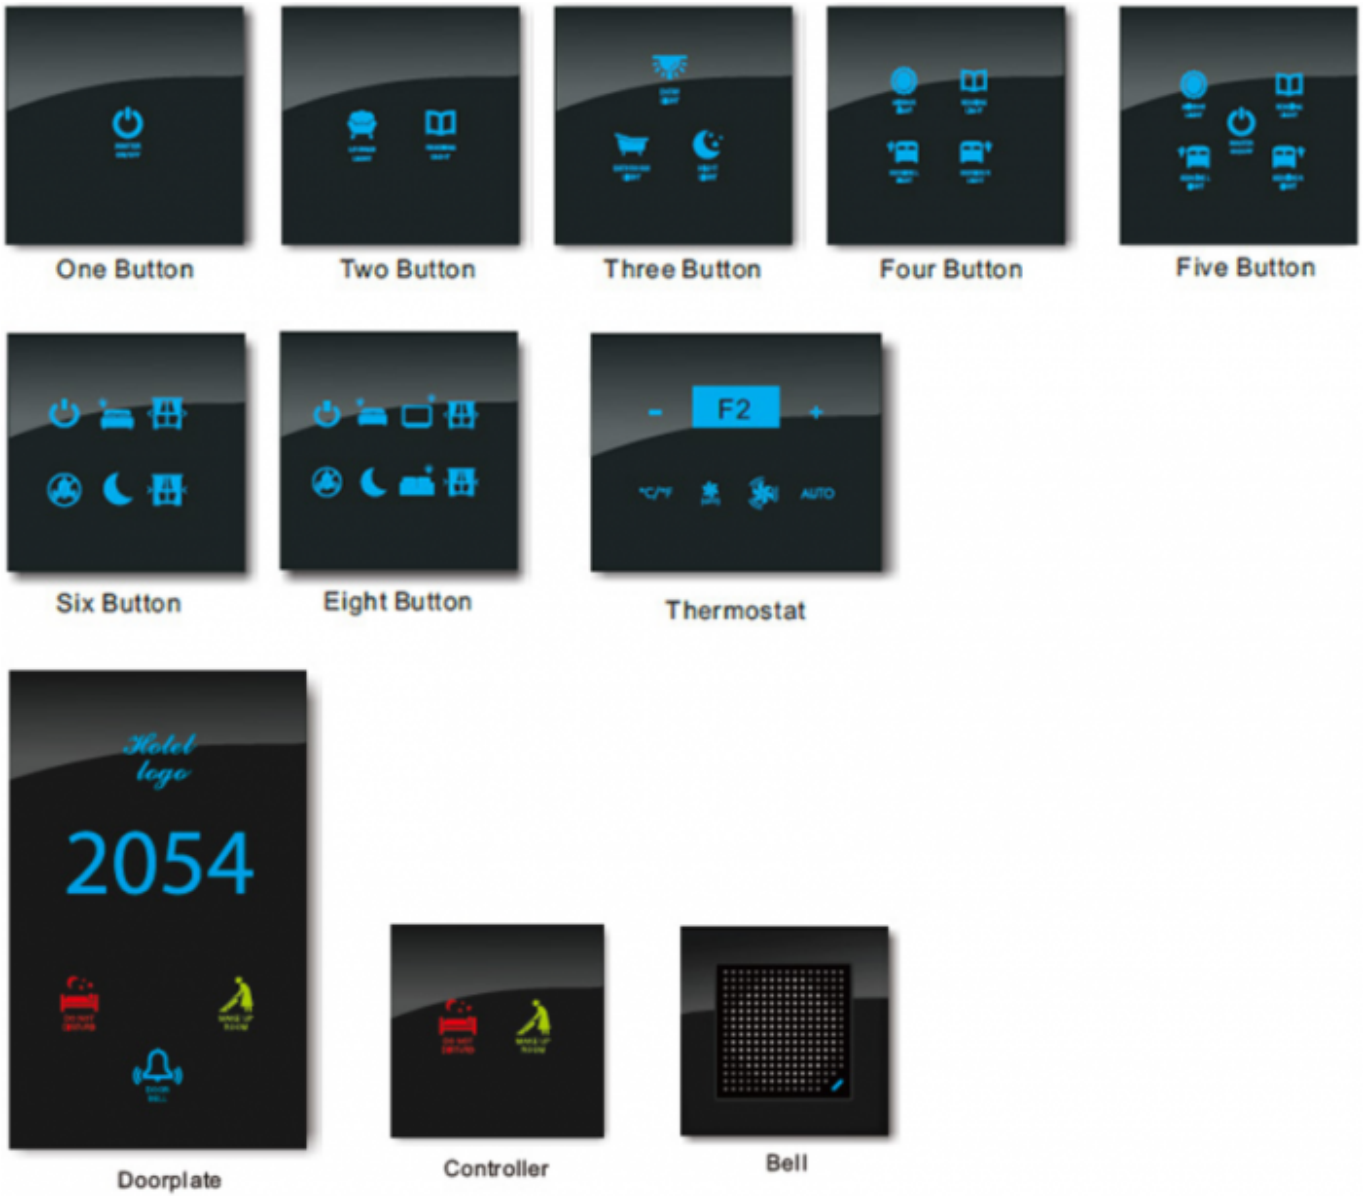

Touch thermostat

Room temperature and fan control

Model number:	TH-HI-yy
Colours: yy	01:black, 02:white, 03:gold; 09:custom any colour
Mounting:	on-wall, UK style, 77×77×45mm or 86×86×45mm
Dimensions:	105×86×(10)42mm
Wired to:	HI bus (RS485 + 12VDC)
Operating teperature:	-10°C - +60°C
Working humidity:	0 - 95% non condensing

HI-BUS module as a part of the complete HIQ-Hotel solution. High sensitivity capacitive touch screen technology with LED backlight display. 4mm Tempered Glass Crystal Panel, Anti-scratch, Waterproof, Leak-proof, Easy to Clean. Back box is using V0 level ABS fire retardant material to meet international fire safety standards.

Panel color, icons look, backlight LED colour and hotel logo can be customized to match with hotel corporate identity.

From:
<http://wiki.hiq-universe.com/> -

Permanent link:
http://wiki.hiq-universe.com/doku.php?id=en:ms_main:th-hi&rev=1618664121