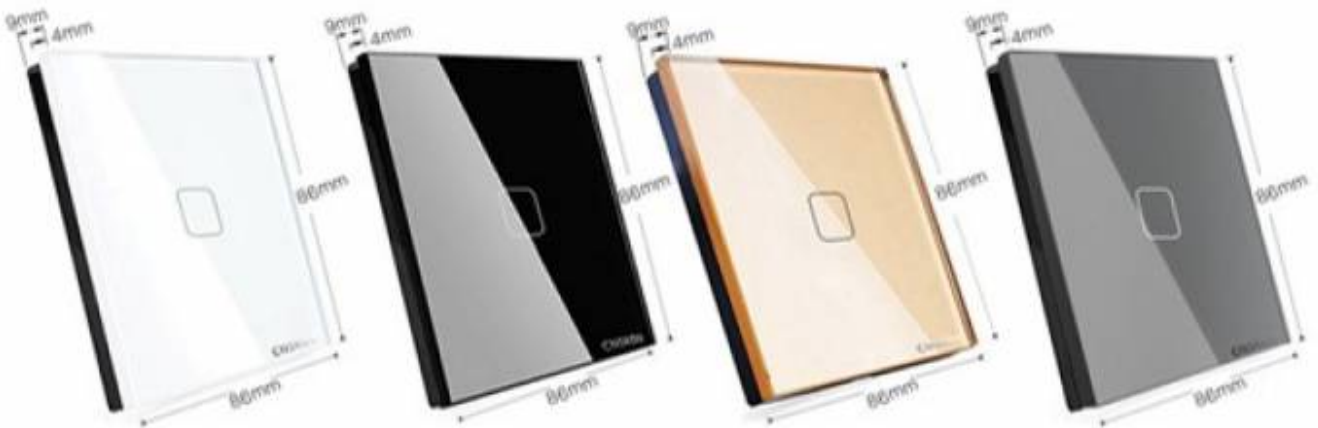

Panel color, icons look, backlight LED colour and hotel logo can be customized to match with hotel corporate identity.