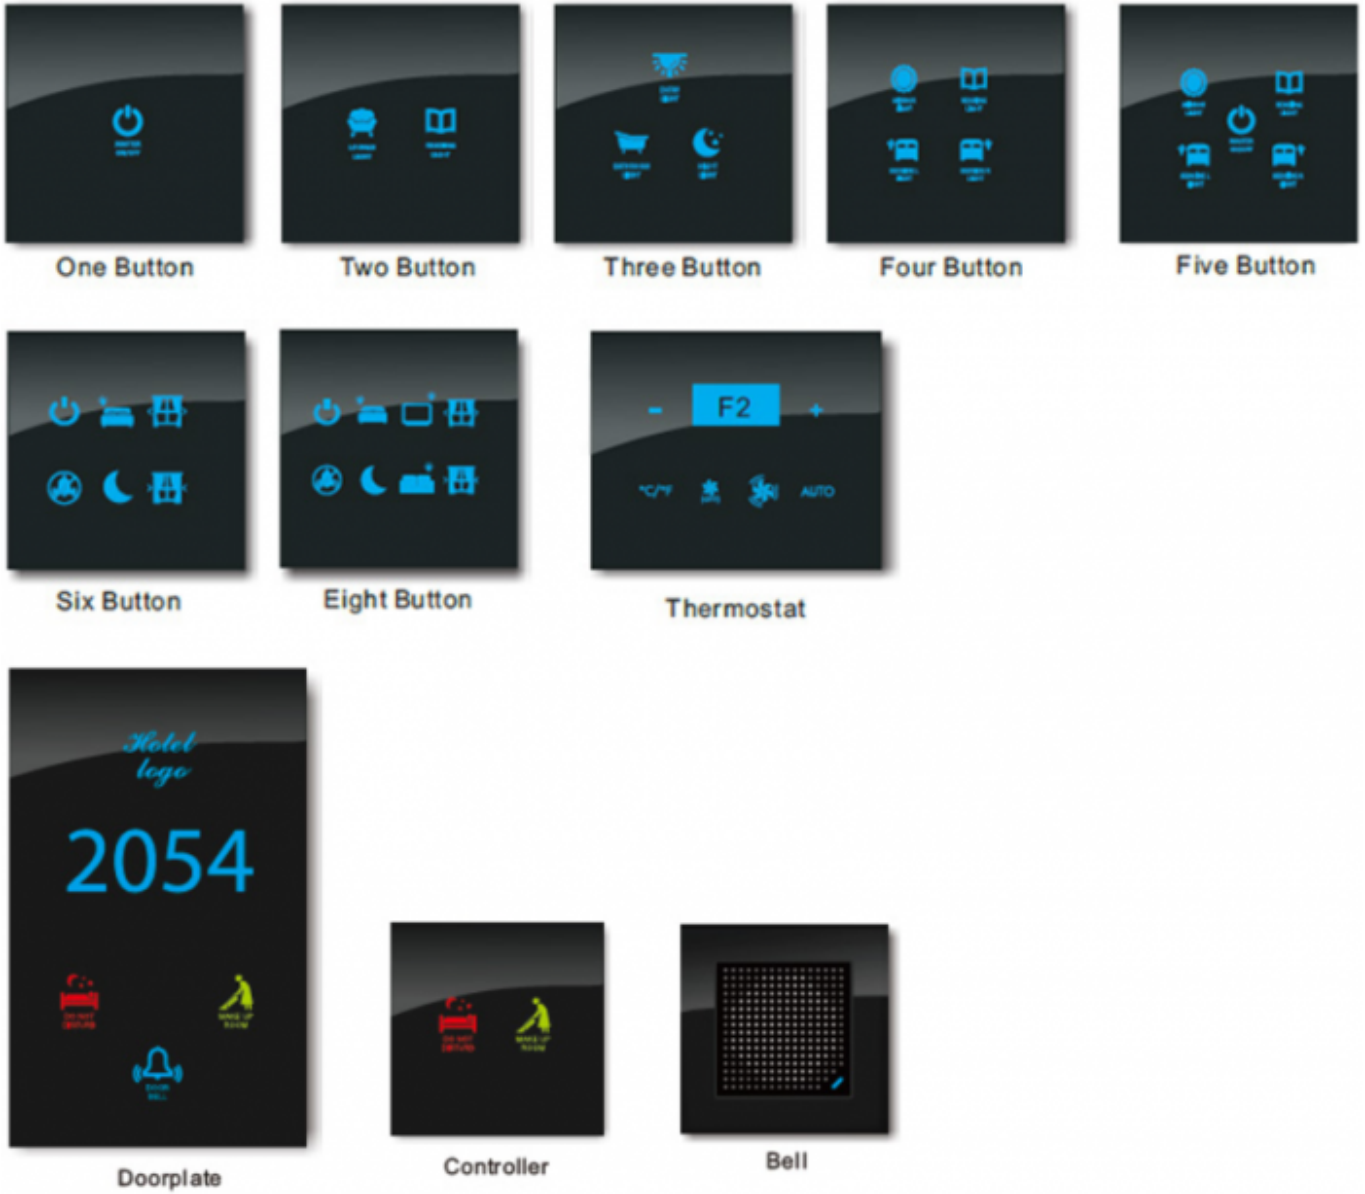

# Touch thermostat

## Room temperature and fan control

Model number:	<b>TH-HI-yy</b>
Colours: yy	<b>01:black, 02:white, 03:gold; 09:custom any colour</b>
Mounting:	on-wall, UK style, 77×77×45mm or 86×86×45mm
Dimensions:	105×86×(10)42mm
Wired to:	HI bus (RS485 + 12VDC)
Operating teperature:	-10°C - +60°C
Working humidity:	0 - 95% non condensing

Panel color, icons look, backlight LED colour and hotel logo can be customized to match with hotel corporate identity.

From:  
<http://wiki.hiq-universe.com/> -

Permanent link:  
[http://wiki.hiq-universe.com/doku.php?id=en:ms\\_main:th-hi&rev=1618664121](http://wiki.hiq-universe.com/doku.php?id=en:ms_main:th-hi&rev=1618664121)