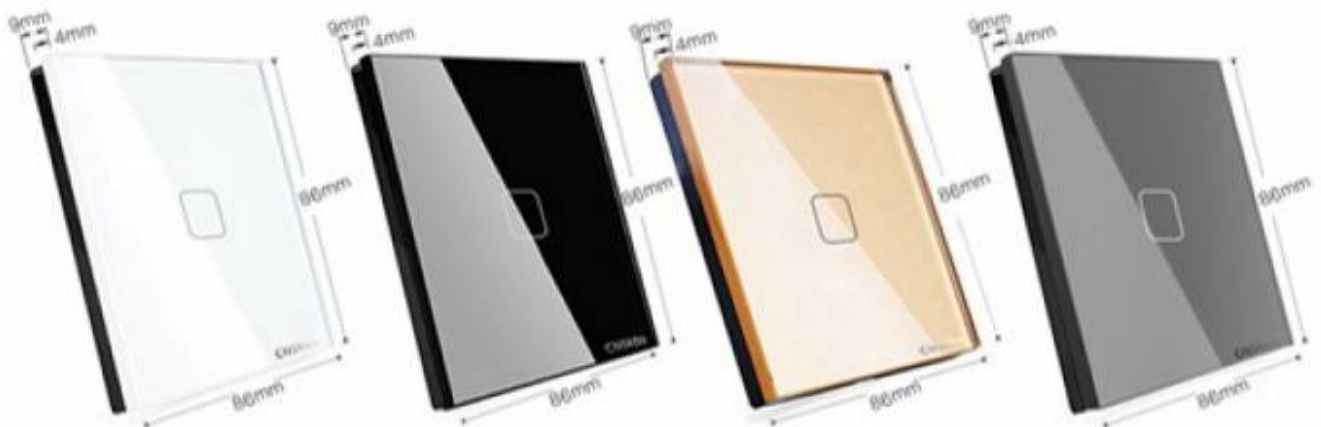

Touch thermostat

Room temperature and fan control

Model number:	TH-HI-yy
Colours: yy	01:black, 02:white, 03:gold; 09:custom any colour
Mounting:	on-wall, UK style, 77×77×45mm or 86×86×45mm
Dimensions:	105×86×(10)42mm
Wired to:	HI bus (RS485 + 12VDC)
Operating teperature:	-10°C - +60°C
Working humidity:	0 - 95% non condensing

HI-BUS module as a part of the complete HIQ-Hotel solution. High sensitivity capacitive touch screen technology with LED backlight display. 4mm Tempered Glass Crystal Panel, Anti-scratch, Waterproof, Leak-proof, Easy to Clean. Back box is using V0 level ABS fire retardant material to meet international fire safety standards.

Panel color, icons look, backlight LED colour and hotel logo can be customized to match with hotel corporate identity.

From:
<http://wiki.hiq-universe.com/> -

Permanent link:
http://wiki.hiq-universe.com/doku.php?id=en:ms_main:th-hi&rev=1618664121