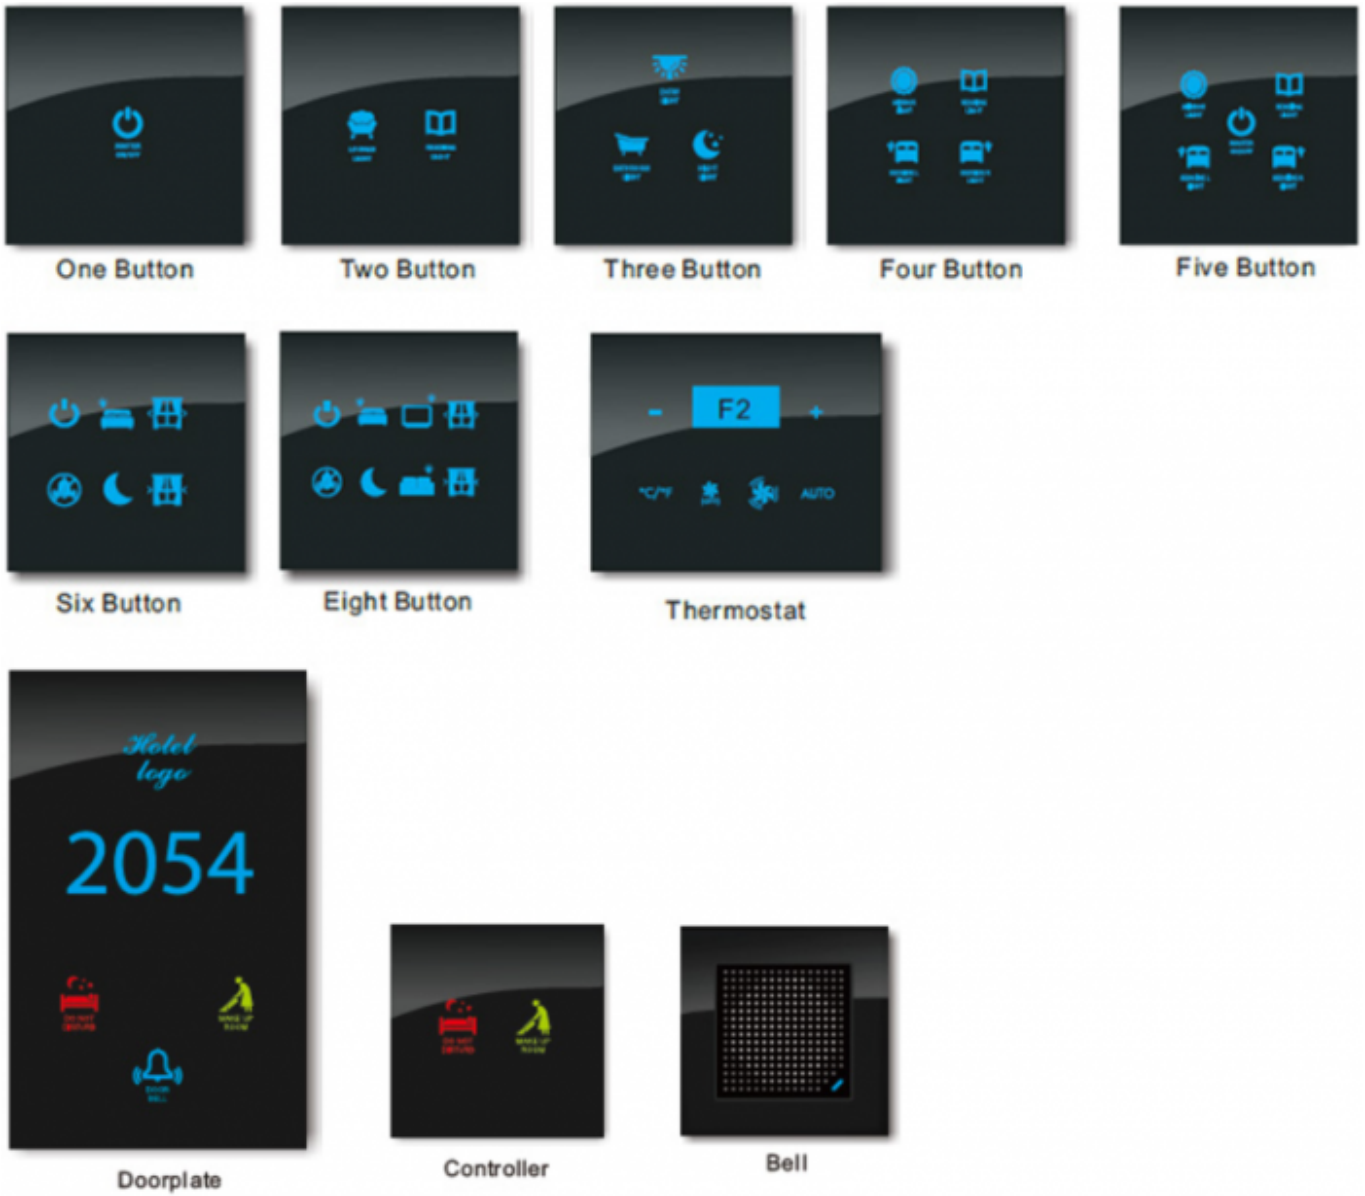

# Touch thermostat

## Room temperature and fan control

Model number:	<b>TH-HI-yy</b>
Colours: yy	<b>01:black, 02:white, 03:gold; 09:custom any colour</b>
Mounting:	on-wall, UK style, 77×77×45mm or 86×86×45mm
Dimensions:	105×86×(10)42mm
Wired to:	HI bus (RS485 + 12VDC)
Operating teperature:	-10°C - +60°C
Working humidity:	0 - 95% non condensing

Panel color, icons look, backlight LED colour and hotel logo can be customized to match with hotel corporate identity.

From:  
<https://wiki.hiq-universe.com/> -

Permanent link:  
[https://wiki.hiq-universe.com/doku.php?id=en:ms\\_main:th-hi&rev=1618664156](https://wiki.hiq-universe.com/doku.php?id=en:ms_main:th-hi&rev=1618664156)