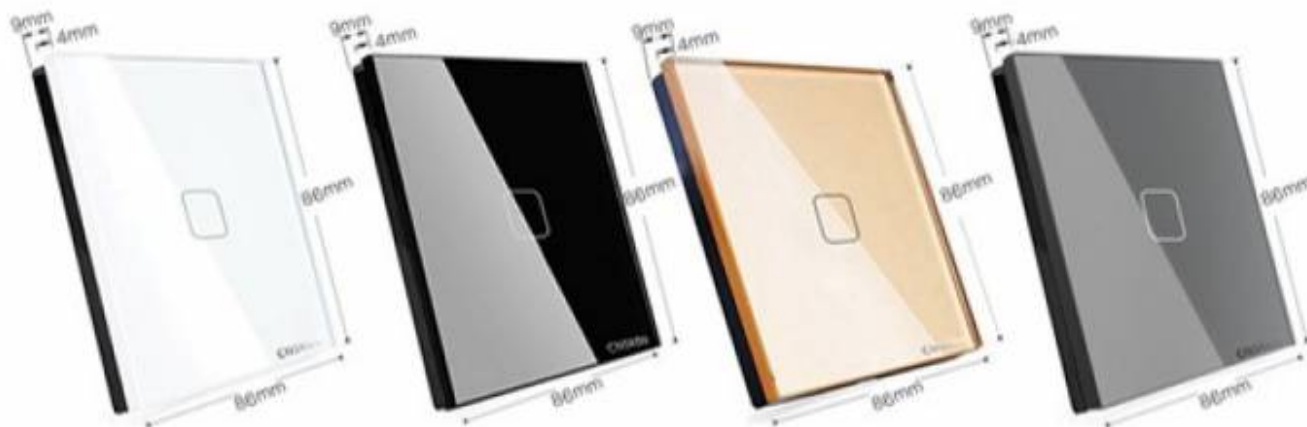

Panel color, icons look, backlight LED colour and hotel logo can be customized to match with hotel corporate identity.