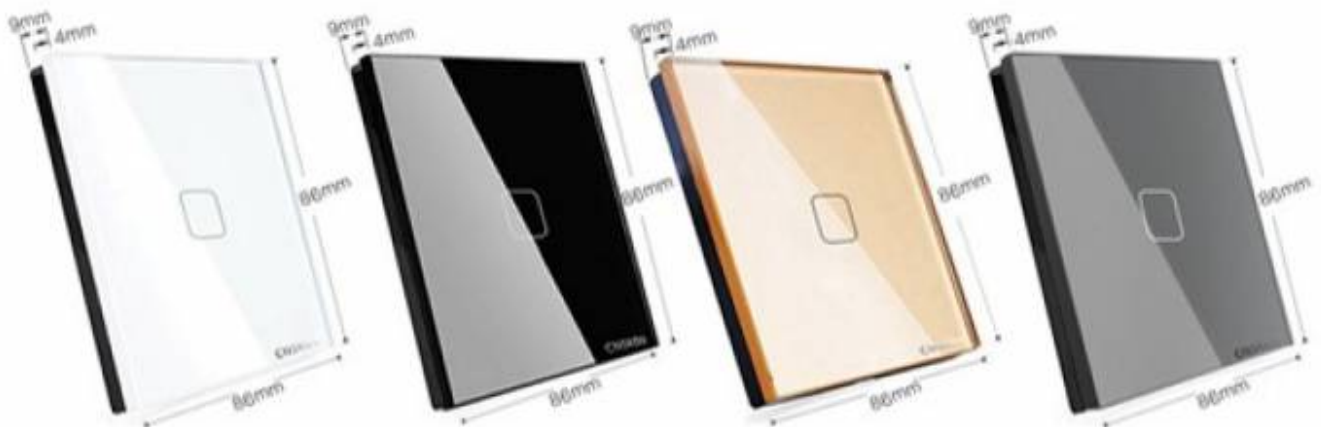

Panel color, icons look, backlight LED colour and hotel logo can be customized to match with hotel corporate identity.