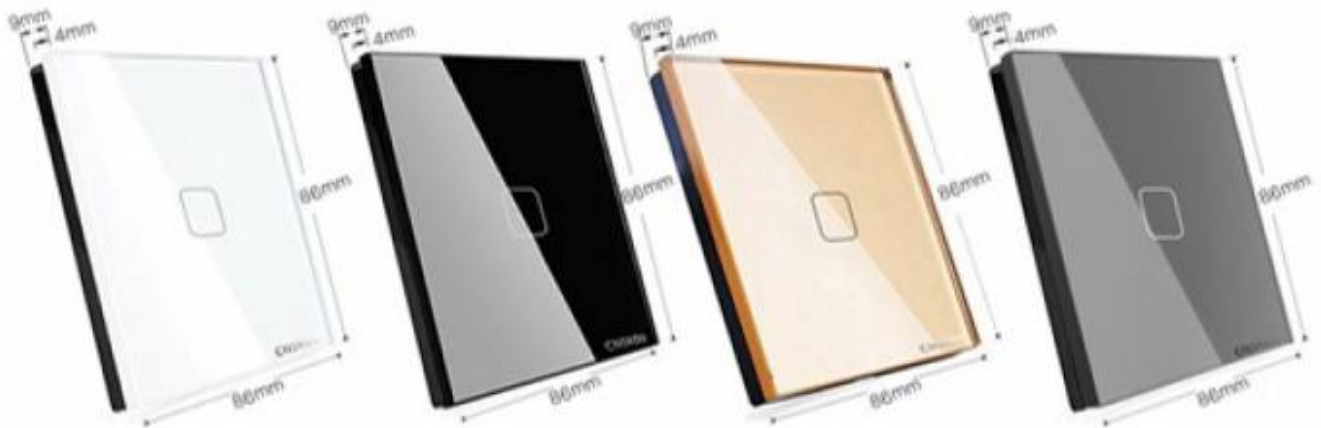

Touch thermostat

Room temperature and fan control

Model number:	TH-HI-yy
Colours: yy	01:black, 02:white, 03:gold; 09:custom any colour
Mounting:	on-wall, UK style, 77×77×45mm or 86×86×45mm
Dimensions:	105×86×(10)42mm
Connection:	RS485 to HIQ MC controller
Operating teperature:	-10°C - +60°C
Working humidity:	0 - 95% non condensing

HI-BUS module as a part of the complete HIQ-Hotel solution. High sensitivity capacitive touch screen technology with LED backlight display.

4mm Tempered Glass Crystal Panel, Anti-scratch, Waterproof, Leak-proof, Easy to clean. Back box is using V0 level ABS fire retardant material to meet international fire safety standards.

Panel color, icons look, backlight LED colour and hotel logo can be customized to match with hotel corporate identity.

From:
<http://wiki.hiq-universe.com/> -

Permanent link:
http://wiki.hiq-universe.com/doku.php?id=en:ms_main:th-hi&rev=1618669131