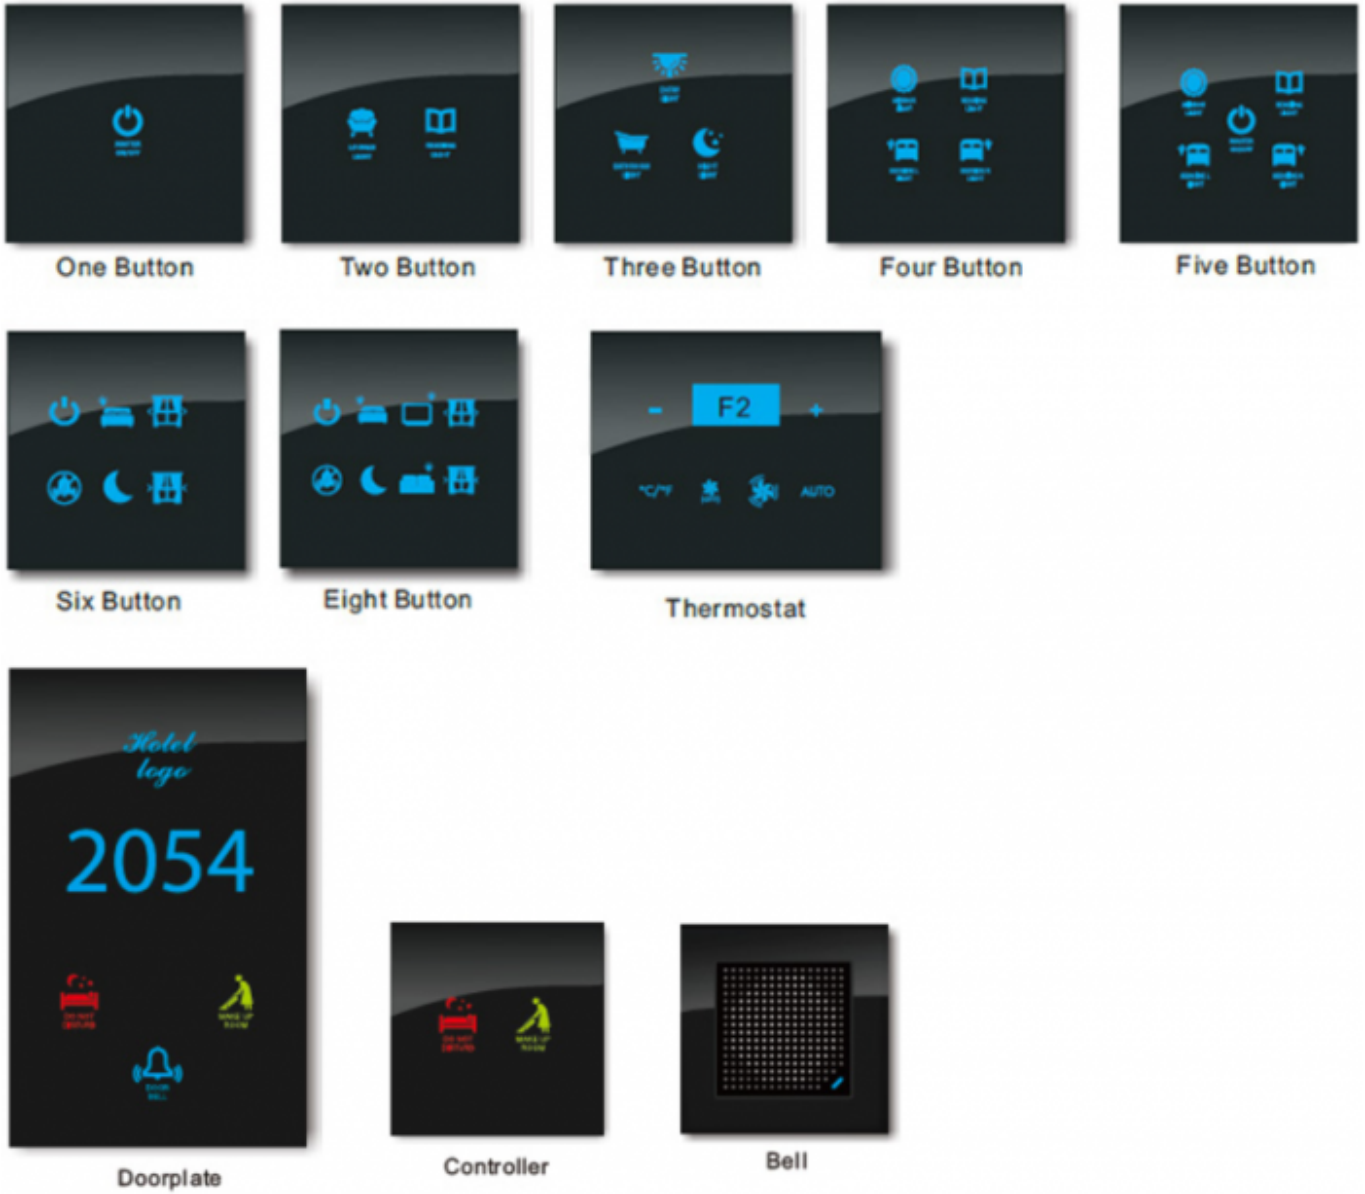

Touch thermostat

Room temperature and fan control

Model number:	TH-HI-yy
Colours: yy	01:black, 02:white, 03:gold; 09:custom any colour
Mounting:	on-wall, UK style, 77×77×45mm or 86×86×45mm
Dimensions:	105×86×(10)42mm
Connection:	RS485 to HIQ MC controller
Operating teperature:	-10°C - +60°C
Working humidity:	0 - 95% non condensing

HI-BUS module as a part of the complete HIQ-Hotel solution. High sensitivity capacitive touch screen technology with LED backlight display.

4mm Tempered Glass Crystal Panel, Anti-scratch, Waterproof, Leak-proof, Easy to clean. Back box is using V0 level ABS fire retardant material to meet international fire safety standards.

Panel color, icons look, backlight LED colour and hotel logo can be customized to match with hotel corporate identity.

From:
<http://wiki.hiq-universe.com/> -

Permanent link:
http://wiki.hiq-universe.com/doku.php?id=en:ms_main:th-hi&rev=1618669131