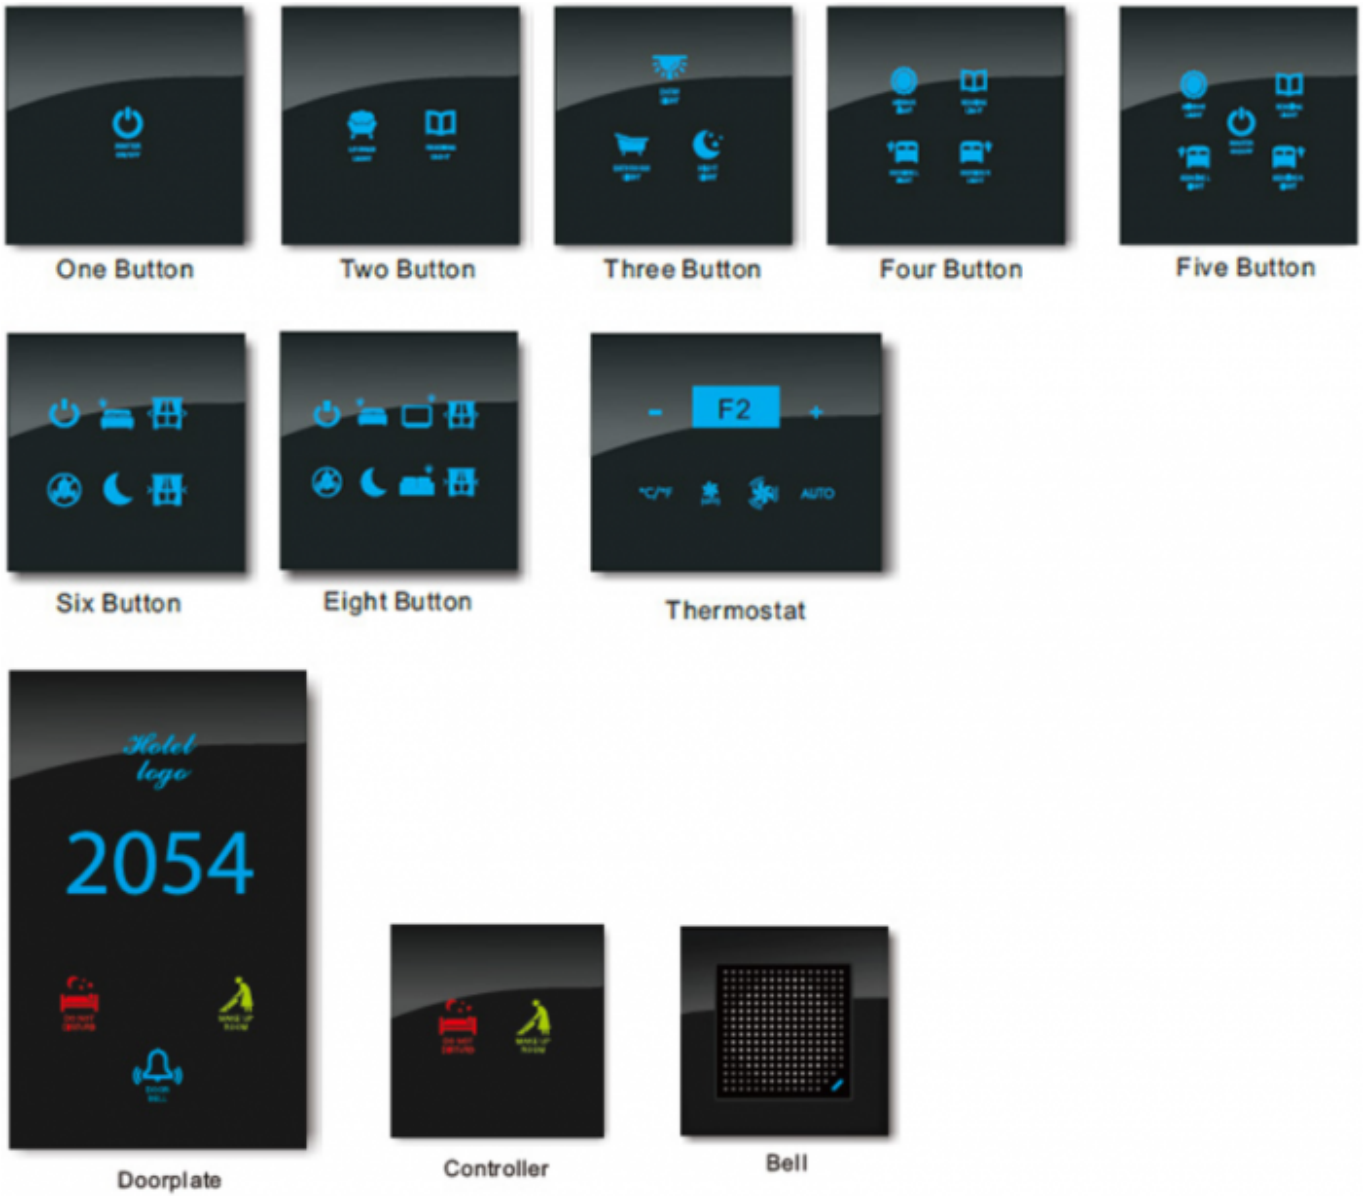

# Touch thermostat

## Room temperature and fan control

|                       |  |
|-----------------------|--|
| Model number:         | <b>TH-HI-yy</b>  |
| Colours: yy           | <b>01:black, 02:white, 03:gold; 09:custom any colour</b> |
| Mounting:             | on-wall, UK style, 77×77×45mm or 86×86×45mm              |
| Dimensions:           | 105×86×(10)42mm  |
| Connection:           | RS485 to HIQ MC controller                               |
| Operating teperature: | -10°C - +60°C  |
| Working humidity:     | 0 - 95% non condensing                                   |

Panel color, icons look, backlight LED colour and hotel logo can be customized to match with hotel corporate identity.

From:  
<http://wiki.hiq-universe.com/> -

Permanent link:  
[http://wiki.hiq-universe.com/doku.php?id=en:ms\\_main:th-hi&rev=1618669131](http://wiki.hiq-universe.com/doku.php?id=en:ms_main:th-hi&rev=1618669131)