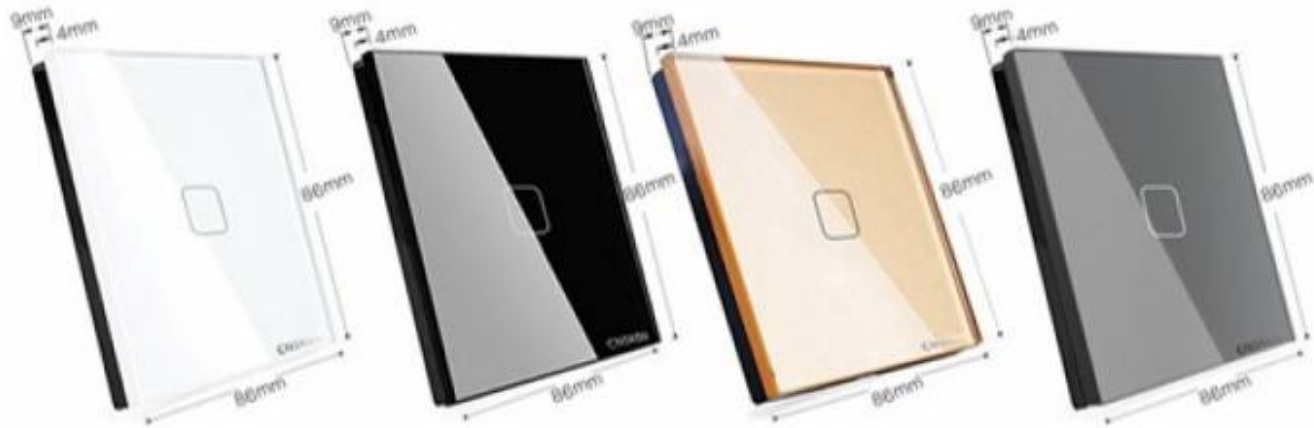

Panel color, icons look, backlight LED colour and hotel logo can be customized to match with hotel corporate identity.