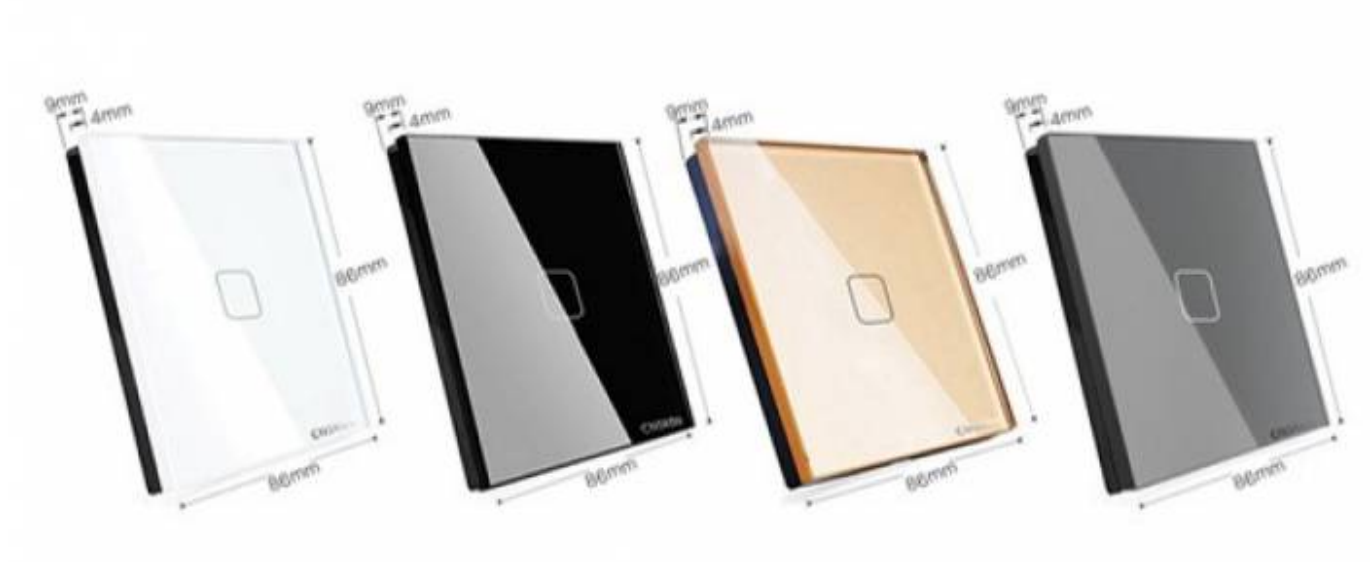

Back box is using V0 level ABS fire retardant material to meet international fire safety standards.

Panel color, icons look, backlight LED colour and hotel logo can be customized to match with hotel corporate identity.