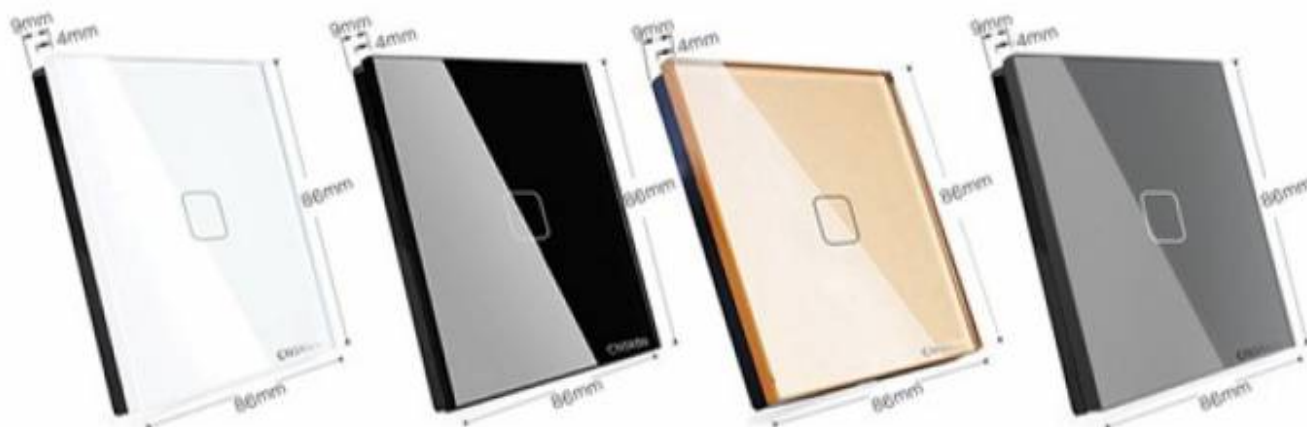

Back box is using V0 level ABS fire retardant material to meet international fire safety standards.

Panel color, icons look, backlight LED colour and hotel logo can be customized to match with hotel corporate identity.