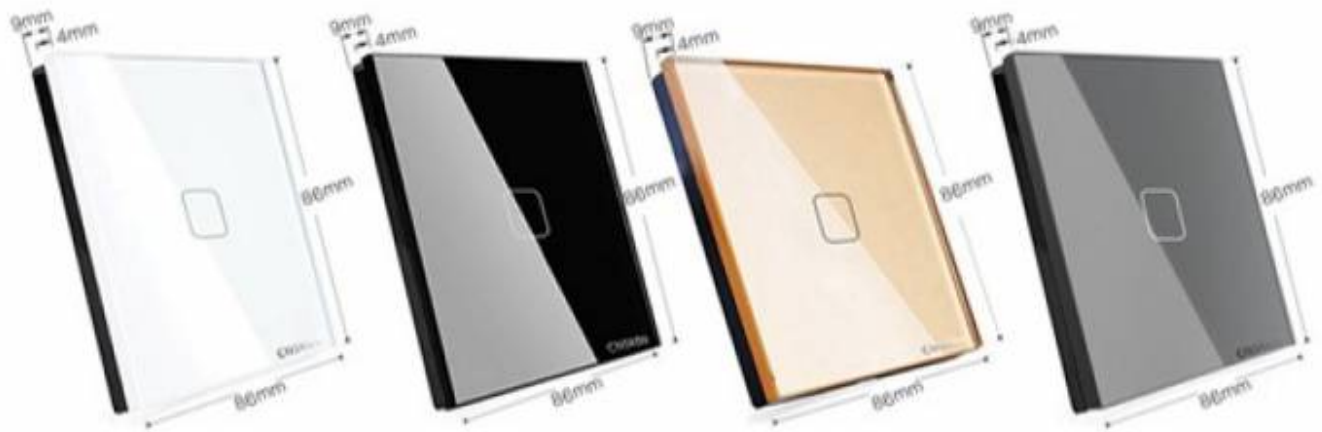

Touch thermostat

Room temperature and fan control

Model number:	TH-HI-yy
Colours: yy	01:black, 02:white, 03:gold; 09:custom any colour
Mounting:	on-wall, UK style, 77×77×45mm or 86×86×45mm
Dimensions:	105×86×(10)42mm
Connection:	RS485 to HIQ MC controller
Operating temperature:	-10°C - +60°C
Working humidity:	0 - 95% non condensing

HI-BUS module as a part of the complete HIQ-Hotel solution.

High sensitivity capacitive touch screen technology with LED backlight display.

4mm Tempered Glass Crystal Panel, Anti-scratch, Waterproof, Leak-proof, Easy to clean.

Back box is using V0 level ABS fire retardant material to meet international fire safety standards.

Panel color, icons look, backlight LED colour and hotel logo can be customized to match with hotel corporate identity.