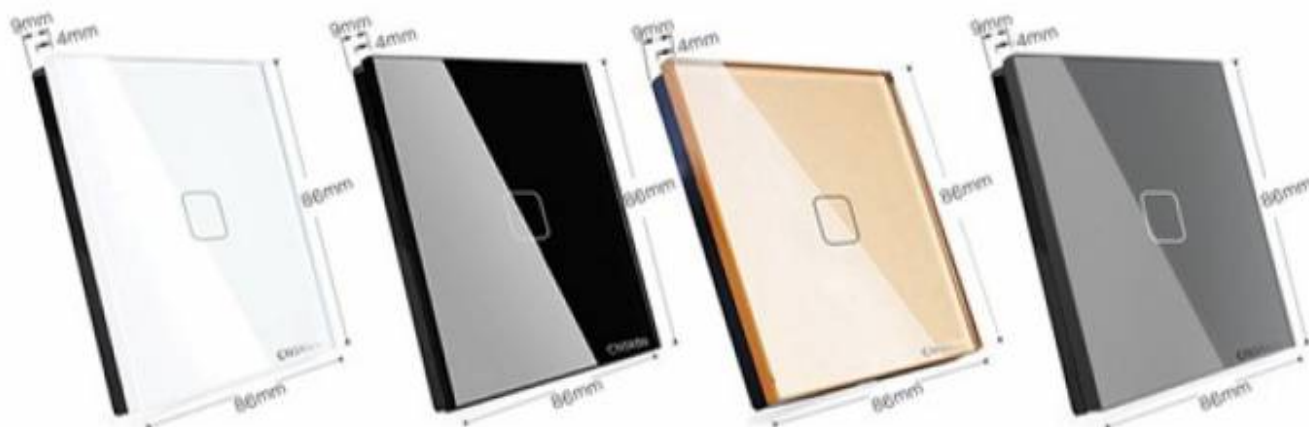

Back box is using V0 level ABS fire retardant material to meet international fire safety standards.

Panel color, icons look, backlight LED colour and hotel logo can be customized to match with hotel corporate identity.