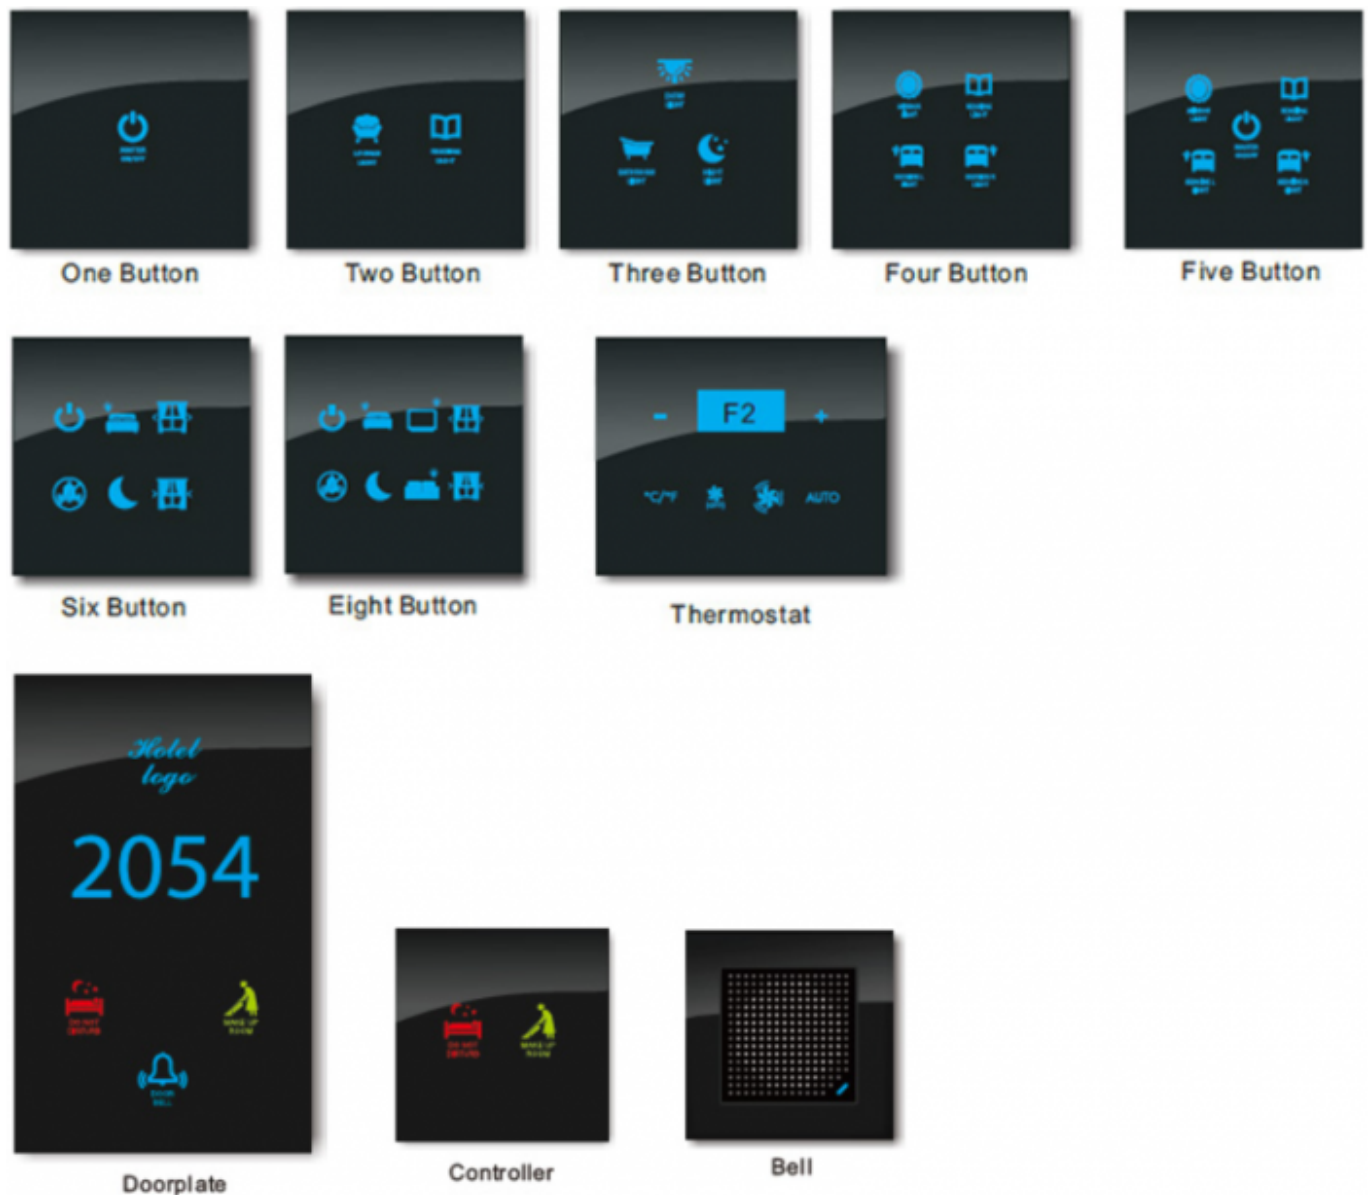

Touch thermostat

Room temperature and fan control

Model number:	TH-HI-yy
Colours: yy	01:black, 02:white, 03:gold; 09:custom any colour
Mounting:	on-wall, UK style, 77×77×45mm or 86×86×45mm
Dimensions:	105×86×(10)42mm
Connection:	RS485 to HIQ MC controller
Operating temperature:	-10°C - +60°C
Working humidity:	0 - 95% non condensing

HI-BUS module as a part of the complete HIQ-Hotel solution.

High sensitivity capacitive touch screen technology with LED backlight display.

4mm Tempered Glass Crystal Panel, Anti-scratch, Waterproof, Leak-proof, Easy to clean.

Back box is using V0 level ABS fire retardant material to meet international fire safety standards.

Panel color, icons look, backlight LED colour and hotel logo can be customized to match with hotel corporate identity.