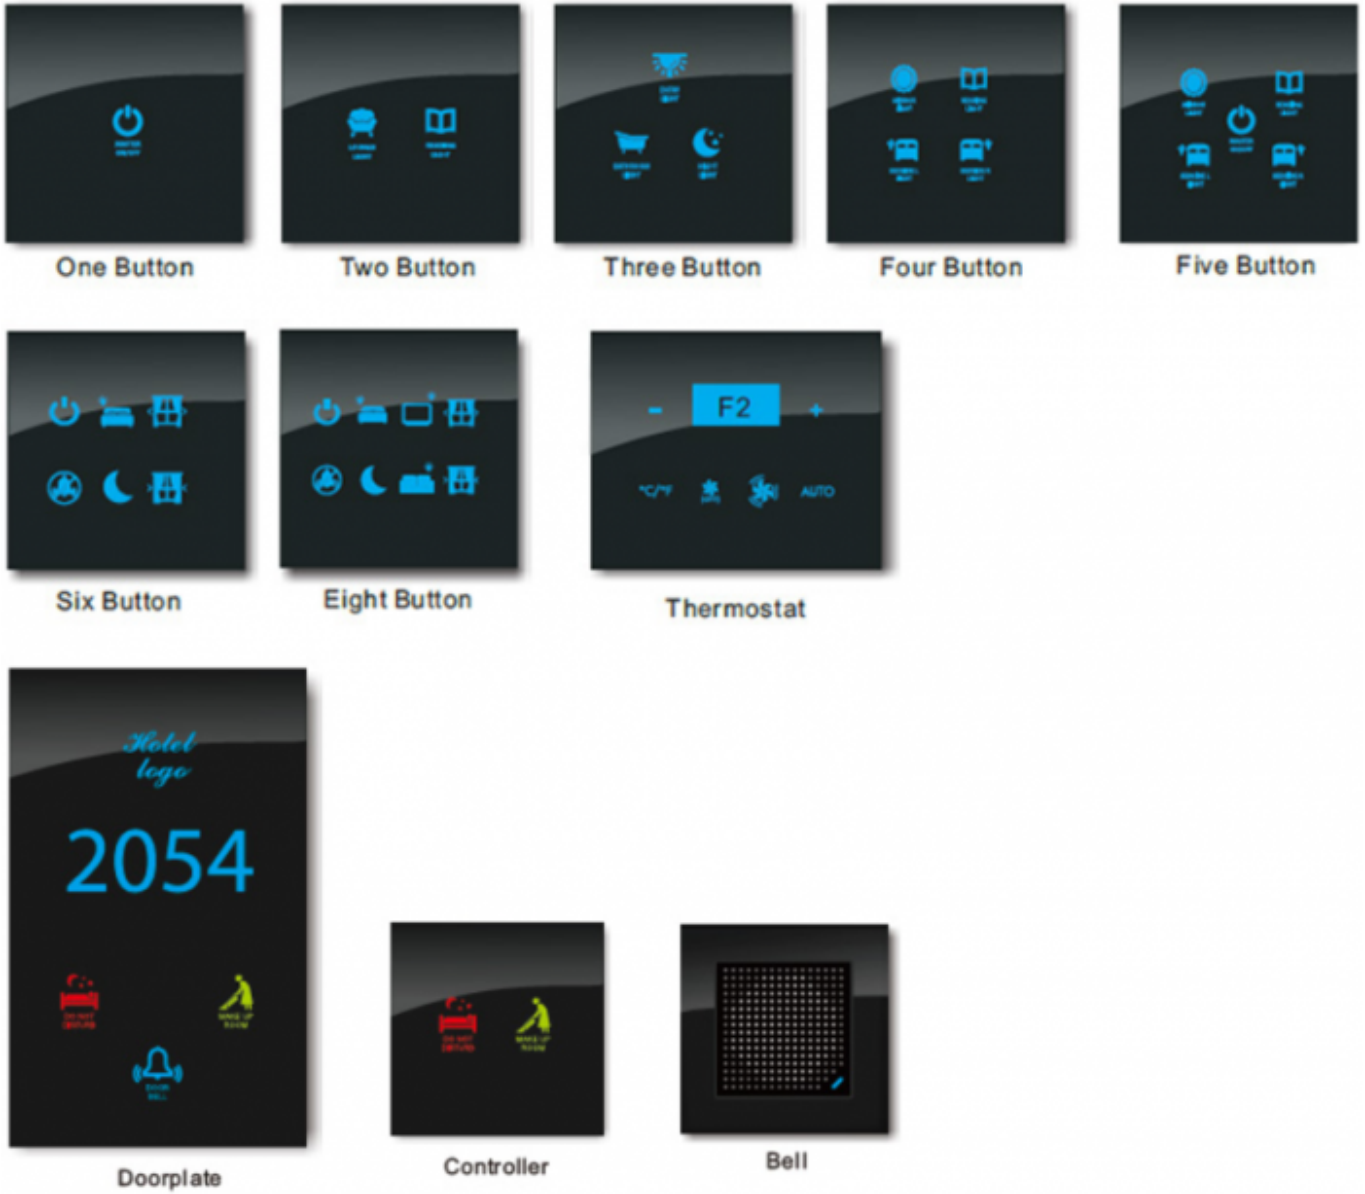

Touch thermostat

Room temperature and fan control

Model number:	TH-HI-yy
Colours: yy	01:black, 02:white, 03:gold; 09:custom any colour
Mounting:	on-wall, UK style, 77×77×45mm or 86×86×45mm
Dimensions:	105×86×(10)42mm
Connection:	RS485 to HIQ MC controller
Operating temperature:	-10°C - +60°C
Working humidity:	0 - 95% non condensing

HI-BUS module as a part of the complete HIQ-Hotel solution.

High sensitivity capacitive touch screen technology with LED backlight display.

4mm Tempered Glass Crystal Panel, Anti-scratch, Waterproof, Leak-proof, Easy to clean.

Back box is using V0 level ABS fire retardant material to meet international fire safety standards.

Panel color, icons look, backlight LED colour and hotel logo can be customized to match with hotel corporate identity.