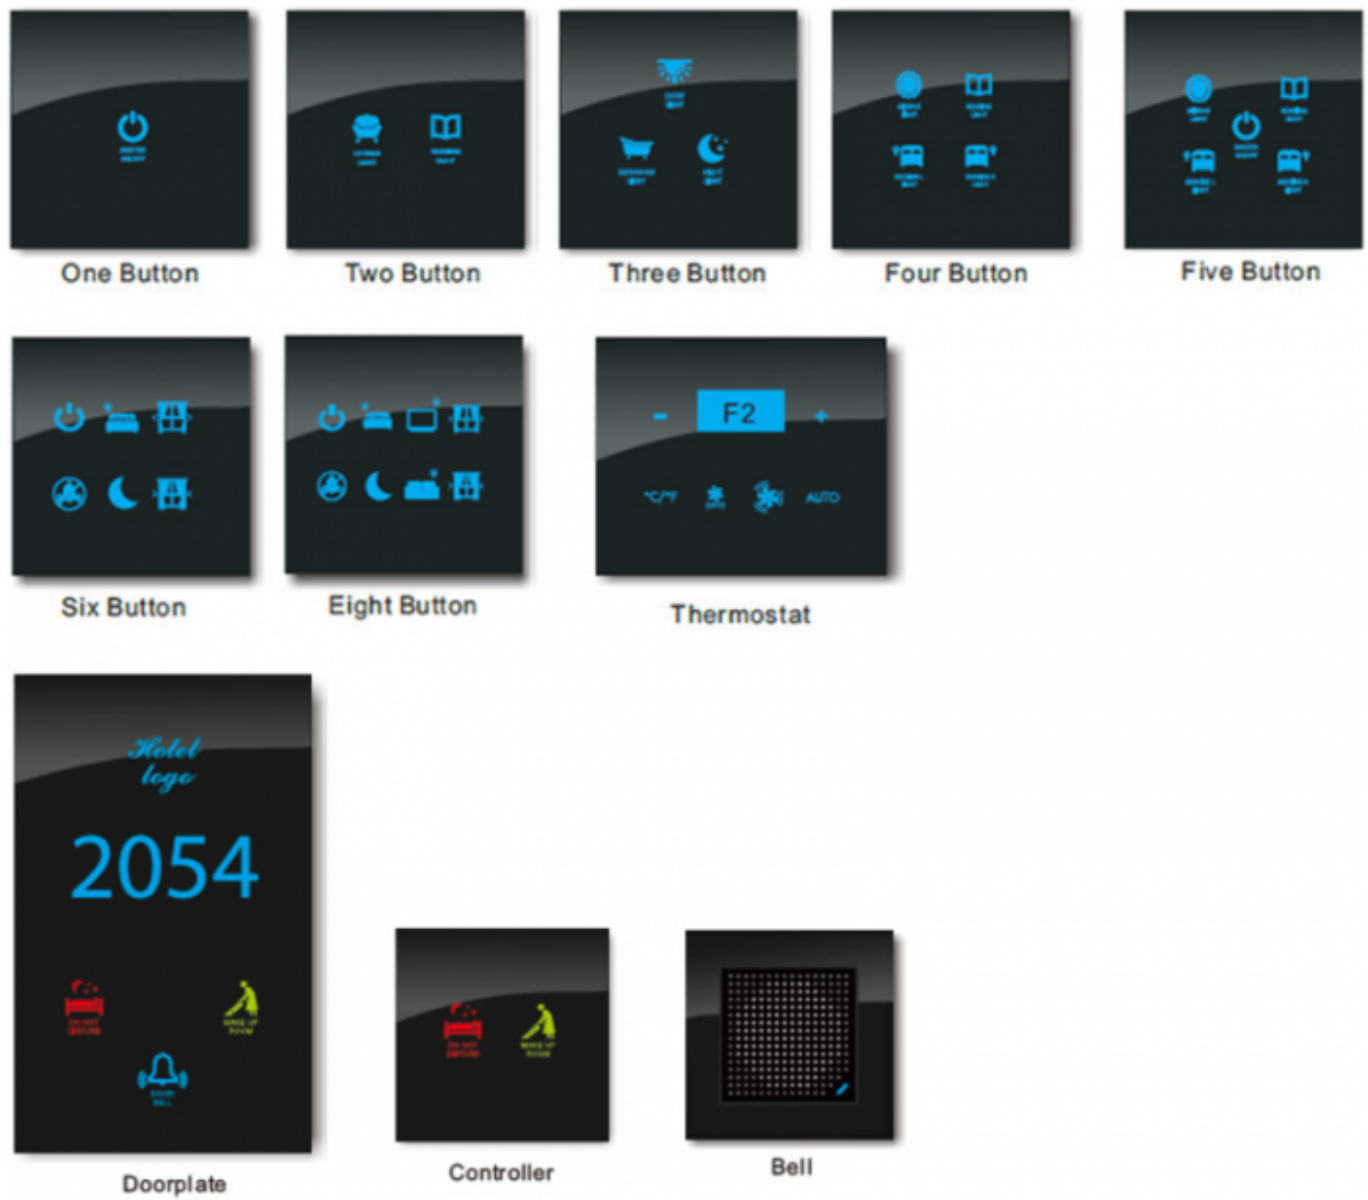

Touch thermostat

Room temperature and fan control

Model number:	TH-HI-yy
Colours: yy	01:black, 02:white, 03:gold; 09:custom any colour
Mounting:	on-wall, UK style, 77×77×45mm or 86×86×45mm
Dimensions:	105×86×(10)42mm
Connection:	RS485 to HIQ MC controller
Operating temperature:	-10°C - +60°C
Working humidity:	0 - 95% non condensing

HI-BUS module as a part of the complete HIQ-Hotel solution.

High sensitivity capacitive touch screen technology with LED backlight display.

4mm Tempered Glass Crystal Panel, Anti-scratch, Waterproof, Leak-proof, Easy to clean.

Back box is using V0 level ABS fire retardant material to meet international fire safety standards.

Panel color, icons look, backlight LED colour and hotel logo can be customized to match with hotel corporate identity.