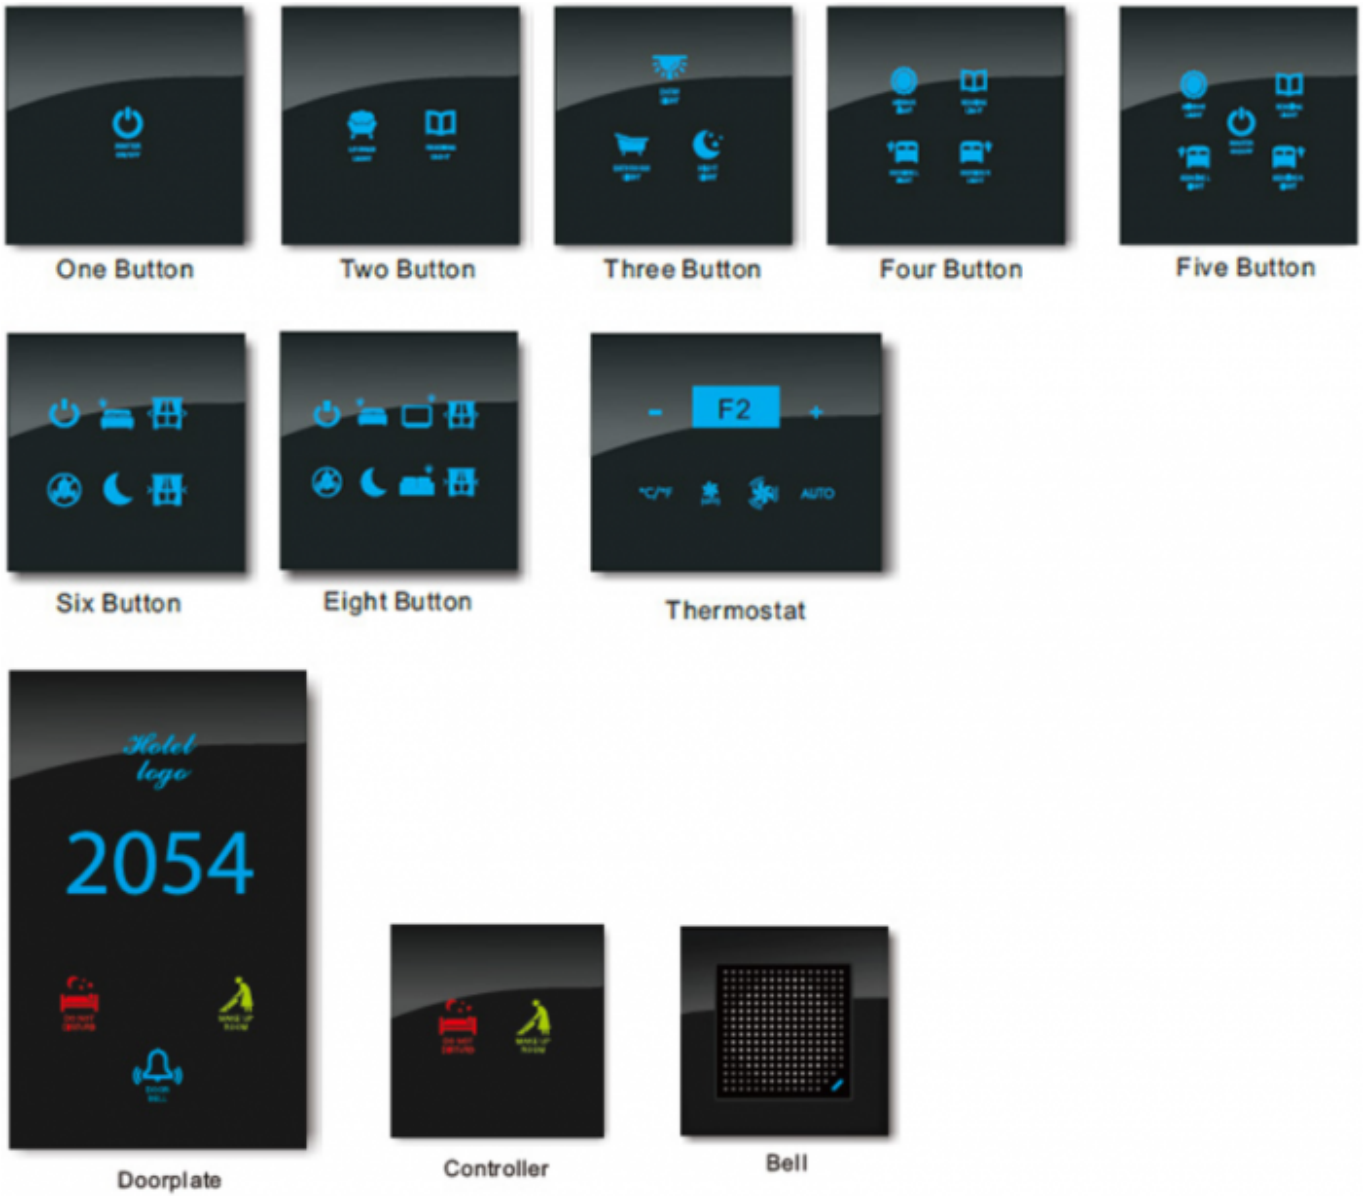

4mm Tempered Glass Crystal Panel, Anti-scratch, Waterproof, Leak-proof, Easy to clean.

Back box is using V0 level ABS fire retardant material to meet international fire safety standards.

Panel color, icons look, backlight LED colour and hotel logo can be customized to match with hotel corporate identity.