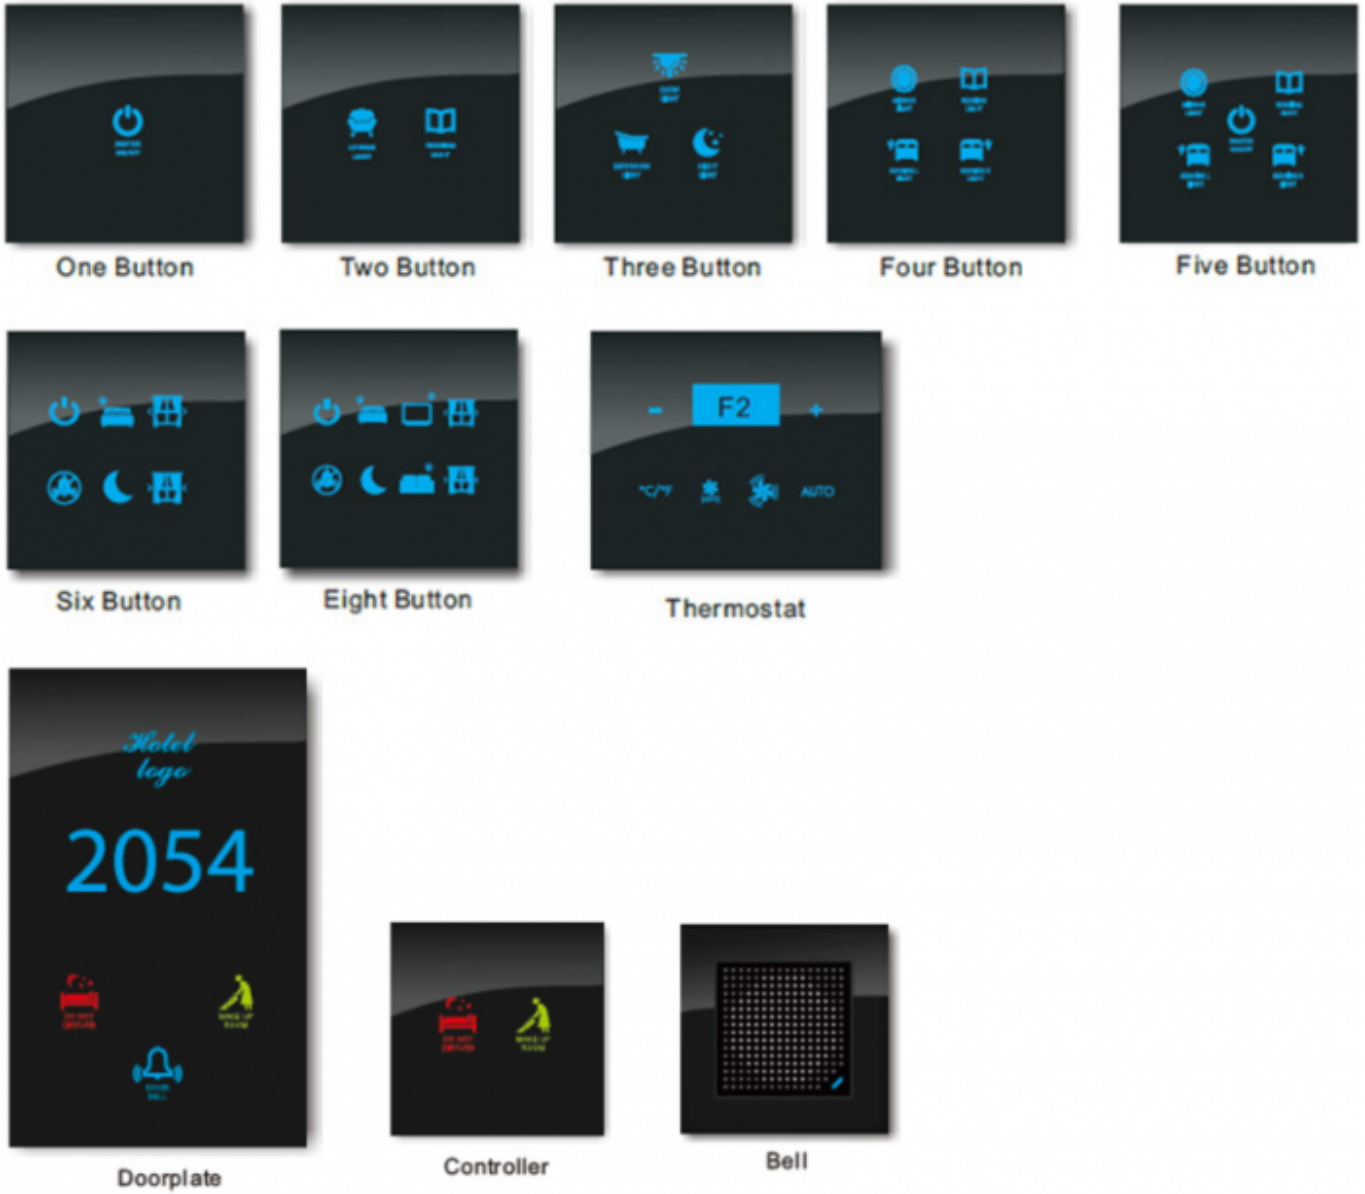

4mm Tempered Glass Crystal Panel, Anti-scratch, Waterproof, Leak-proof, Easy to clean.

Back box is using V0 level ABS fire retardant material to meet international fire safety standards.

Panel color, icons look, backlight LED colour and hotel logo can be customized to match with hotel corporate identity.