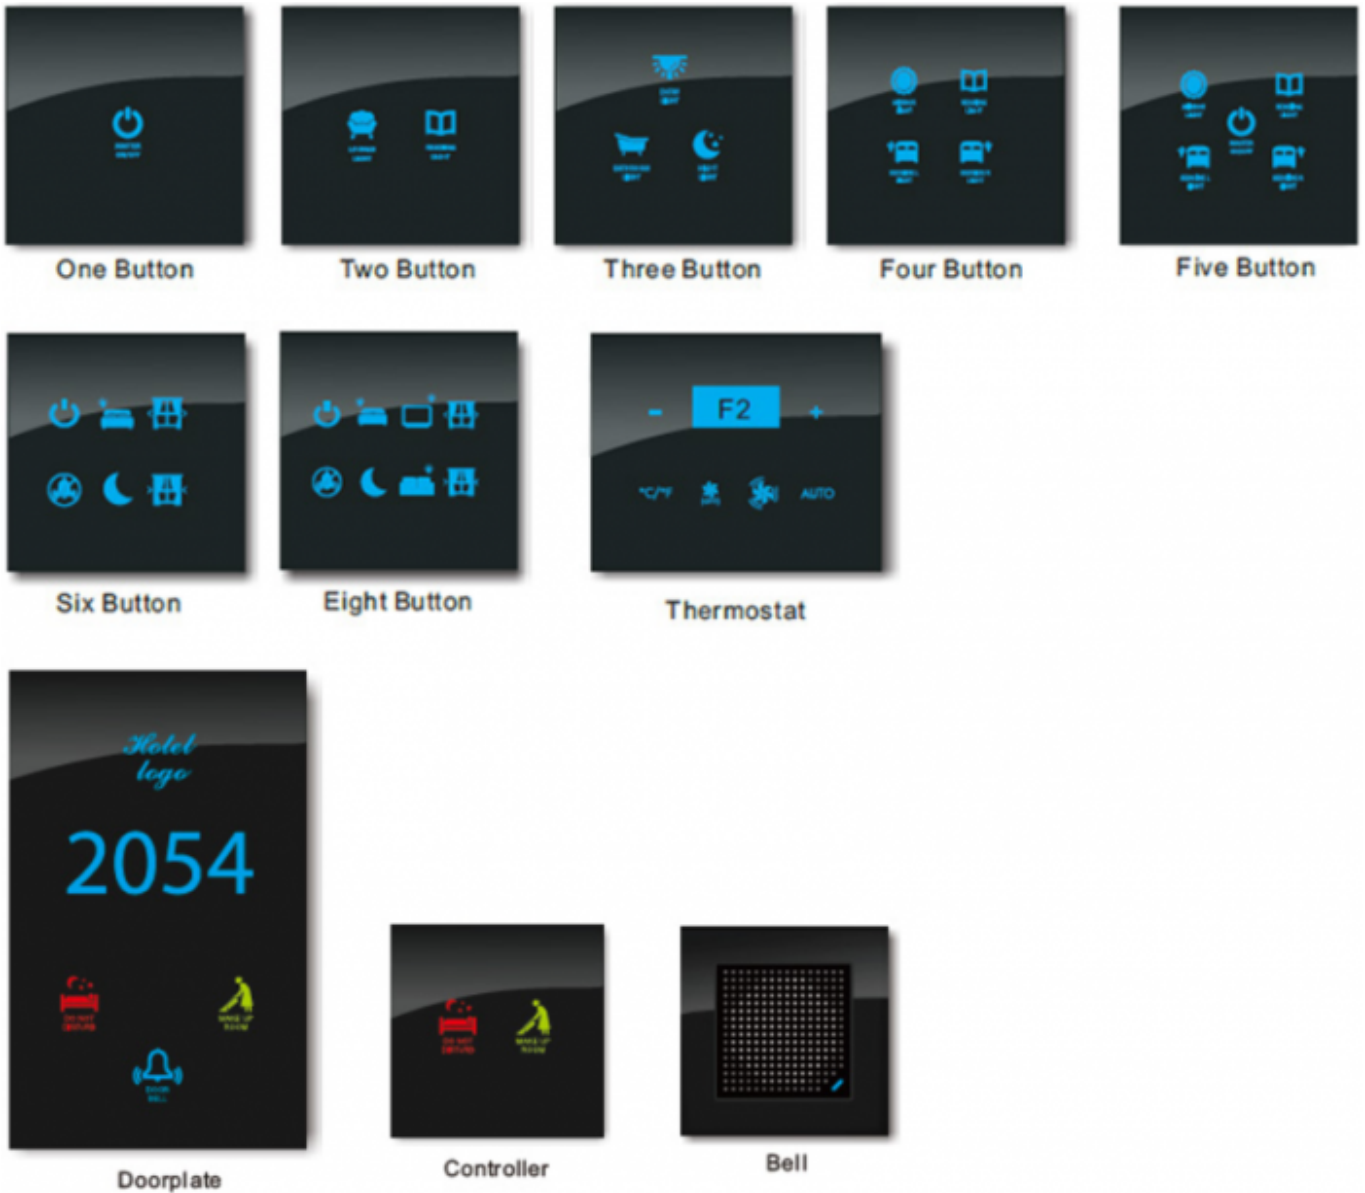

Touch thermostat

Room temperature and fan control

Model number:	TH-HI-yy
Colours: yy	01:black, 02:white, 03:gold; 09:custom any colour
Mounting:	on-wall, UK style, 77×77×45mm or 86×86×45mm
Dimensions:	105×86×(10)42mm
Connection:	RS485 to HIQ MC controller
Operating temperature:	-10°C - +60°C
Working humidity:	0 - 95% non condensing

High sensitivity capacitive touch screen technology with LED backlight display.

HI-BUS module as a part of the complete HIQ-Hotel solution.

4mm Tempered Glass Crystal Panel, Anti-scratch, Waterproof, Leak-proof, Easy to clean.

Back box is using V0 level ABS fire retardant material to meet international fire safety standards.

Panel color, icons look, backlight LED colour and hotel logo can be customized to match with hotel corporate identity.