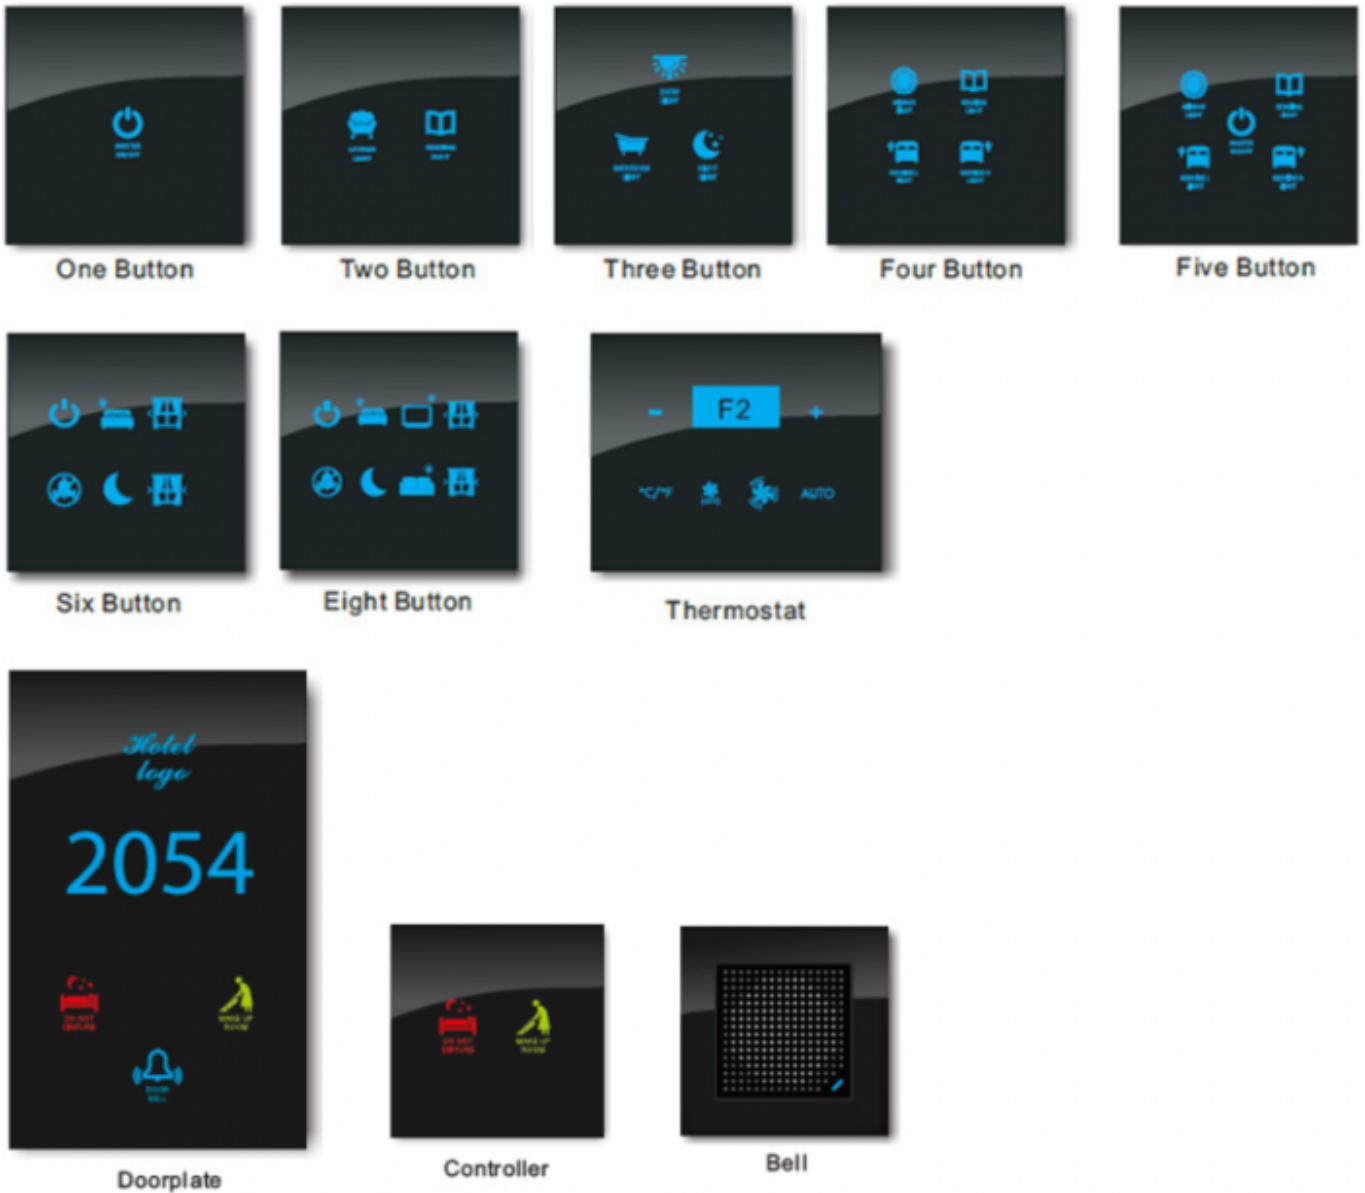

HI-BUS module as a part of the complete HIQ-Hotel solution.

4mm Tempered Glass Crystal Panel, Anti-scratch, Waterproof, Leak-proof, Easy to clean.

Back box is using V0 level ABS fire retardant material to meet international fire safety standards.