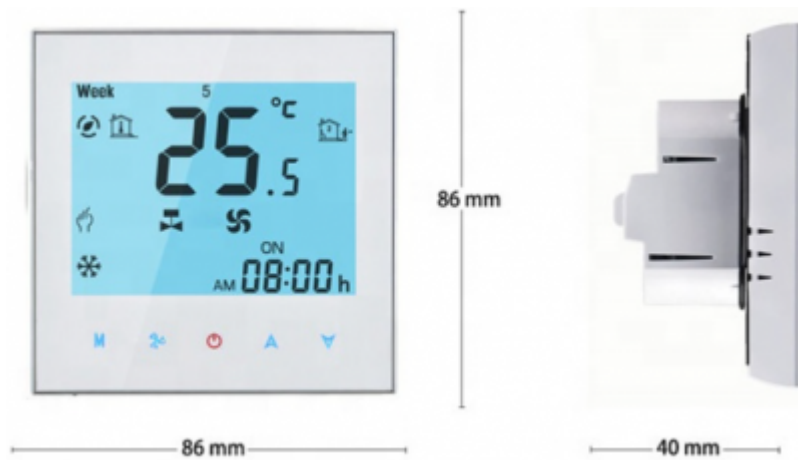

Technical specification

Temperature measurement:	NTC3950,10K
Power supply:	95-240V,50/60Hz
Ingress protection:	IP20
Operating temperature:	0..45°C
Storage temperature:	-20..75°C
Relative humidity:	0..95% n/c
Installation box:	EU 60Round box Or 86 Box

Dimensions

Terminals