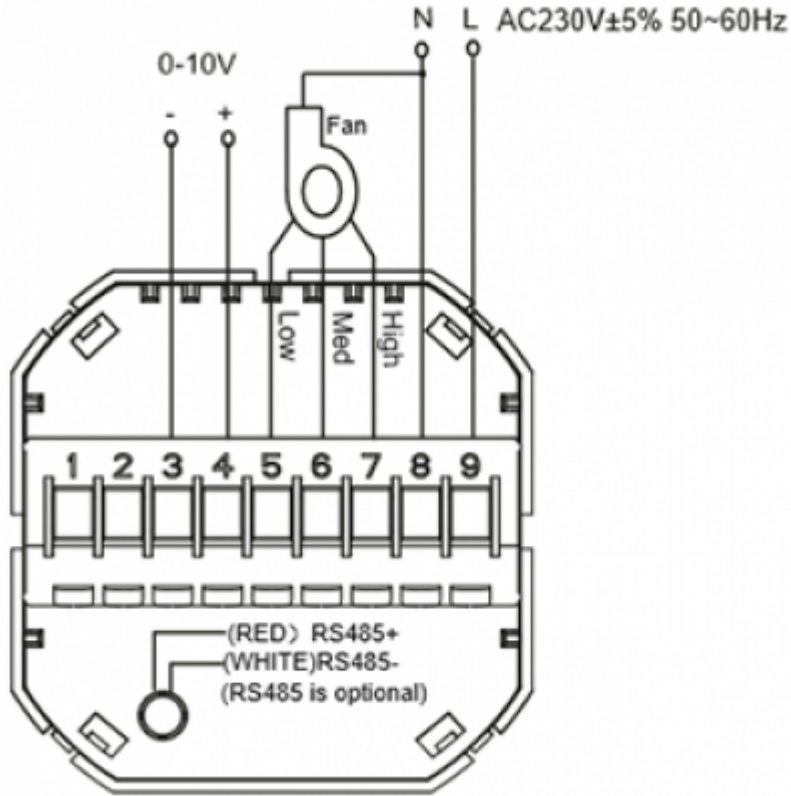

From:
<http://wiki.hiq-universe.com/> -

Permanent link:
<http://wiki.hiq-universe.com/doku.php?id=en:ms_main:th-mm&rev=1613502138>

Last update: **2021/02/16 19:02**